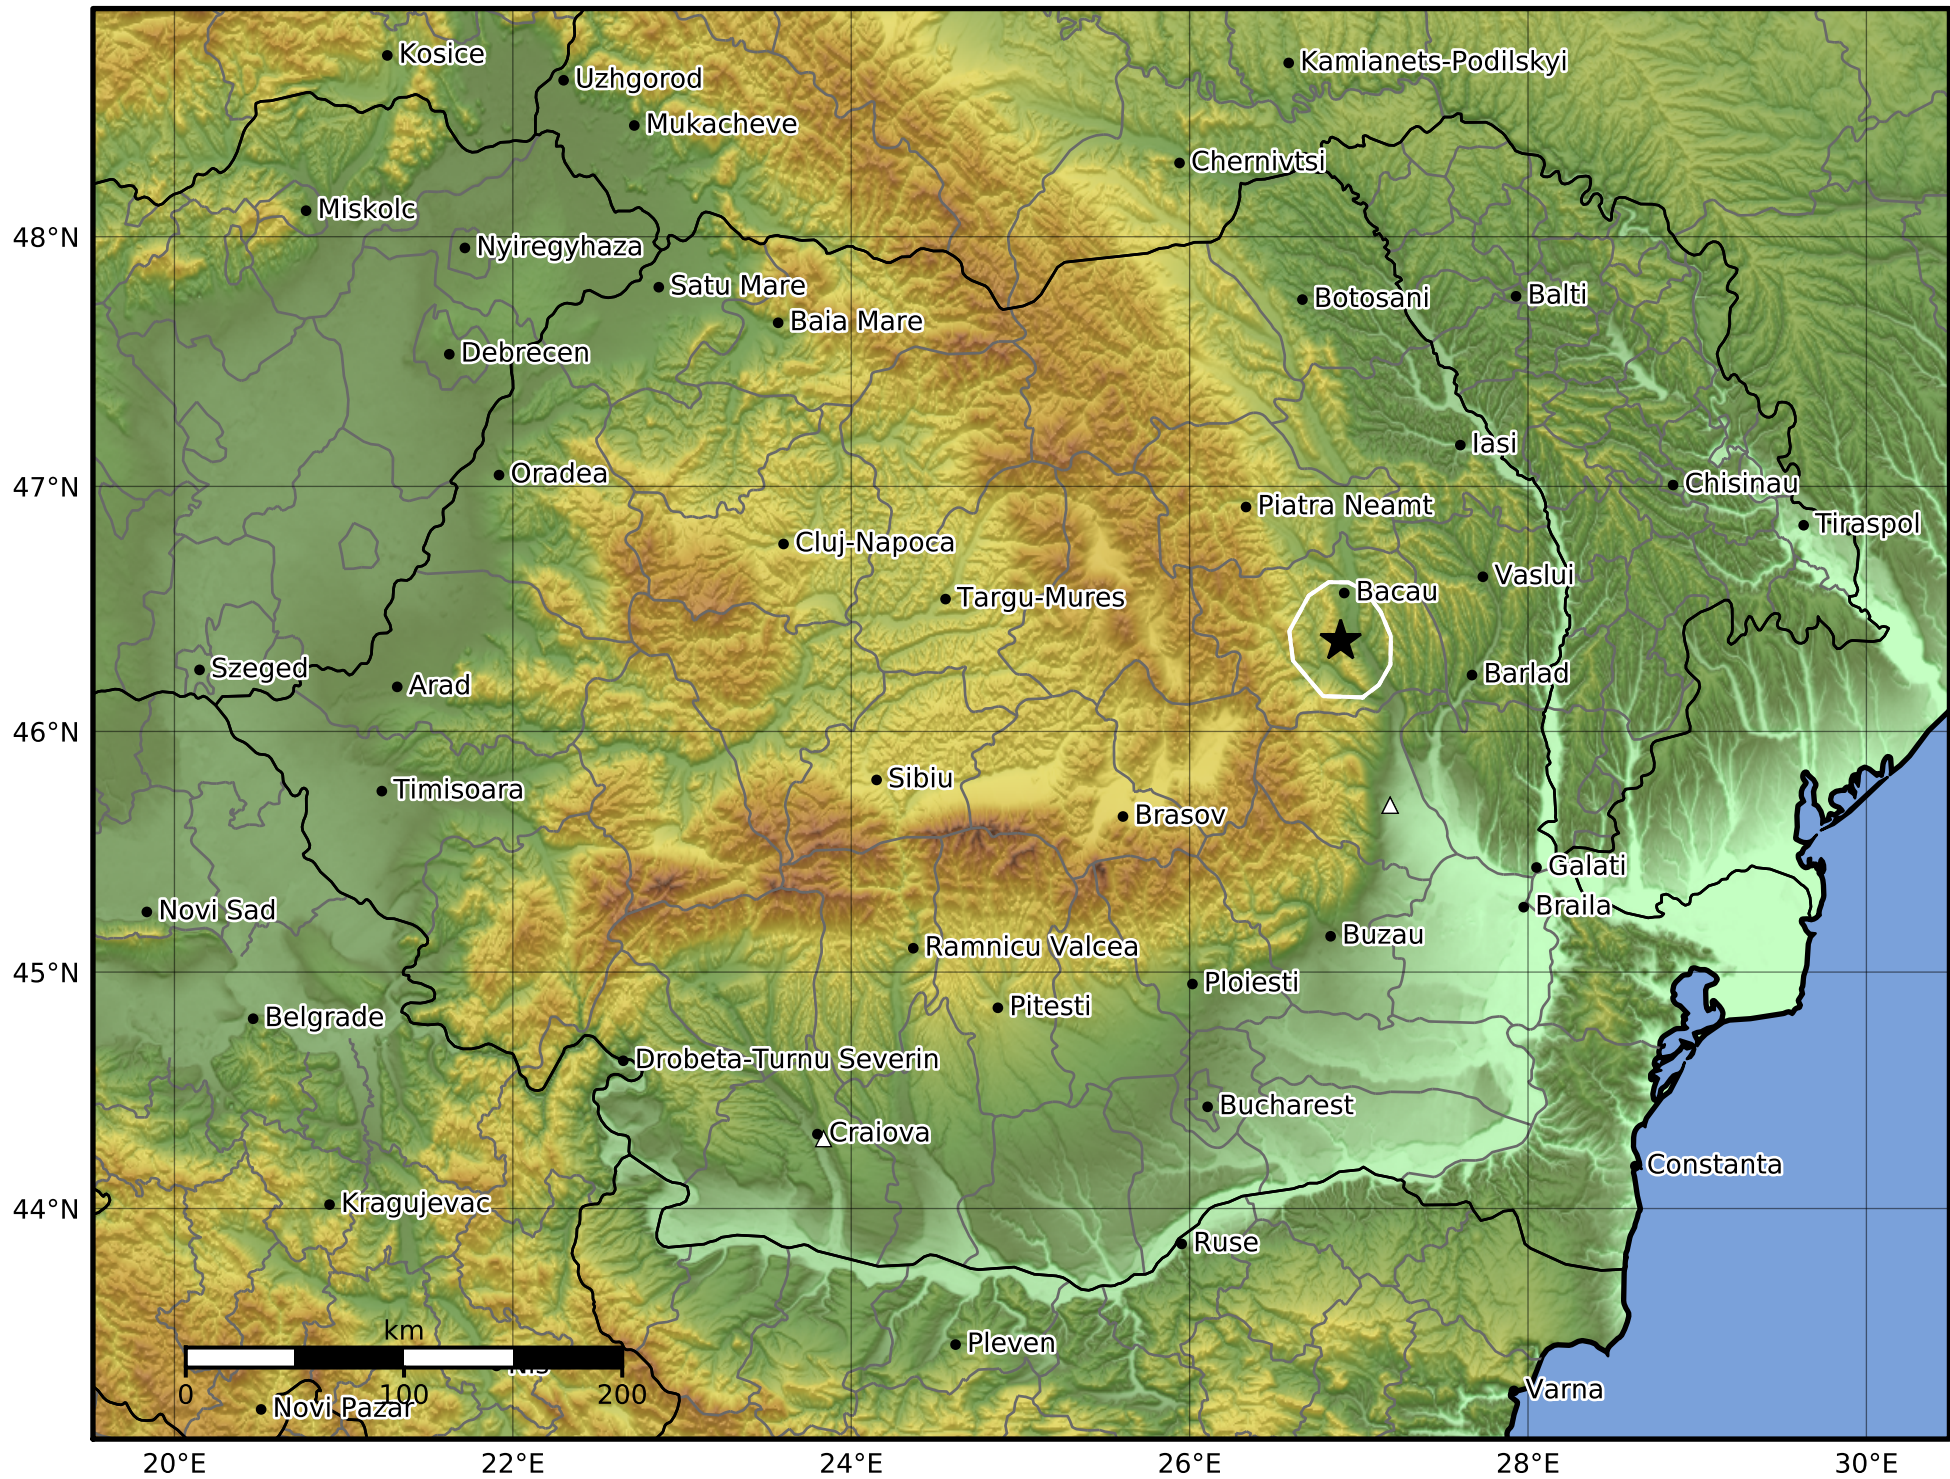

Peak Ground Acceleration Map
 INFP ShakeMap: Moldova - Bacau
 May 29, 2022 23:12:59 UTC M2.1 N46.37 E26.89 Depth: 15.0km
 ID:2022052923125944

PGA (%g)	0.1	0.3	0.5	0.7	1	3	5	7	10	30	50	70
----------	-----	-----	-----	-----	---	---	---	---	----	----	----	----

Scale based on Worden et al. (2012)

Version 2: Processed 2022-09-29T07:20:34Z

△ Seismic Instrument ○ Macroseismic Observation ★ Epicenter