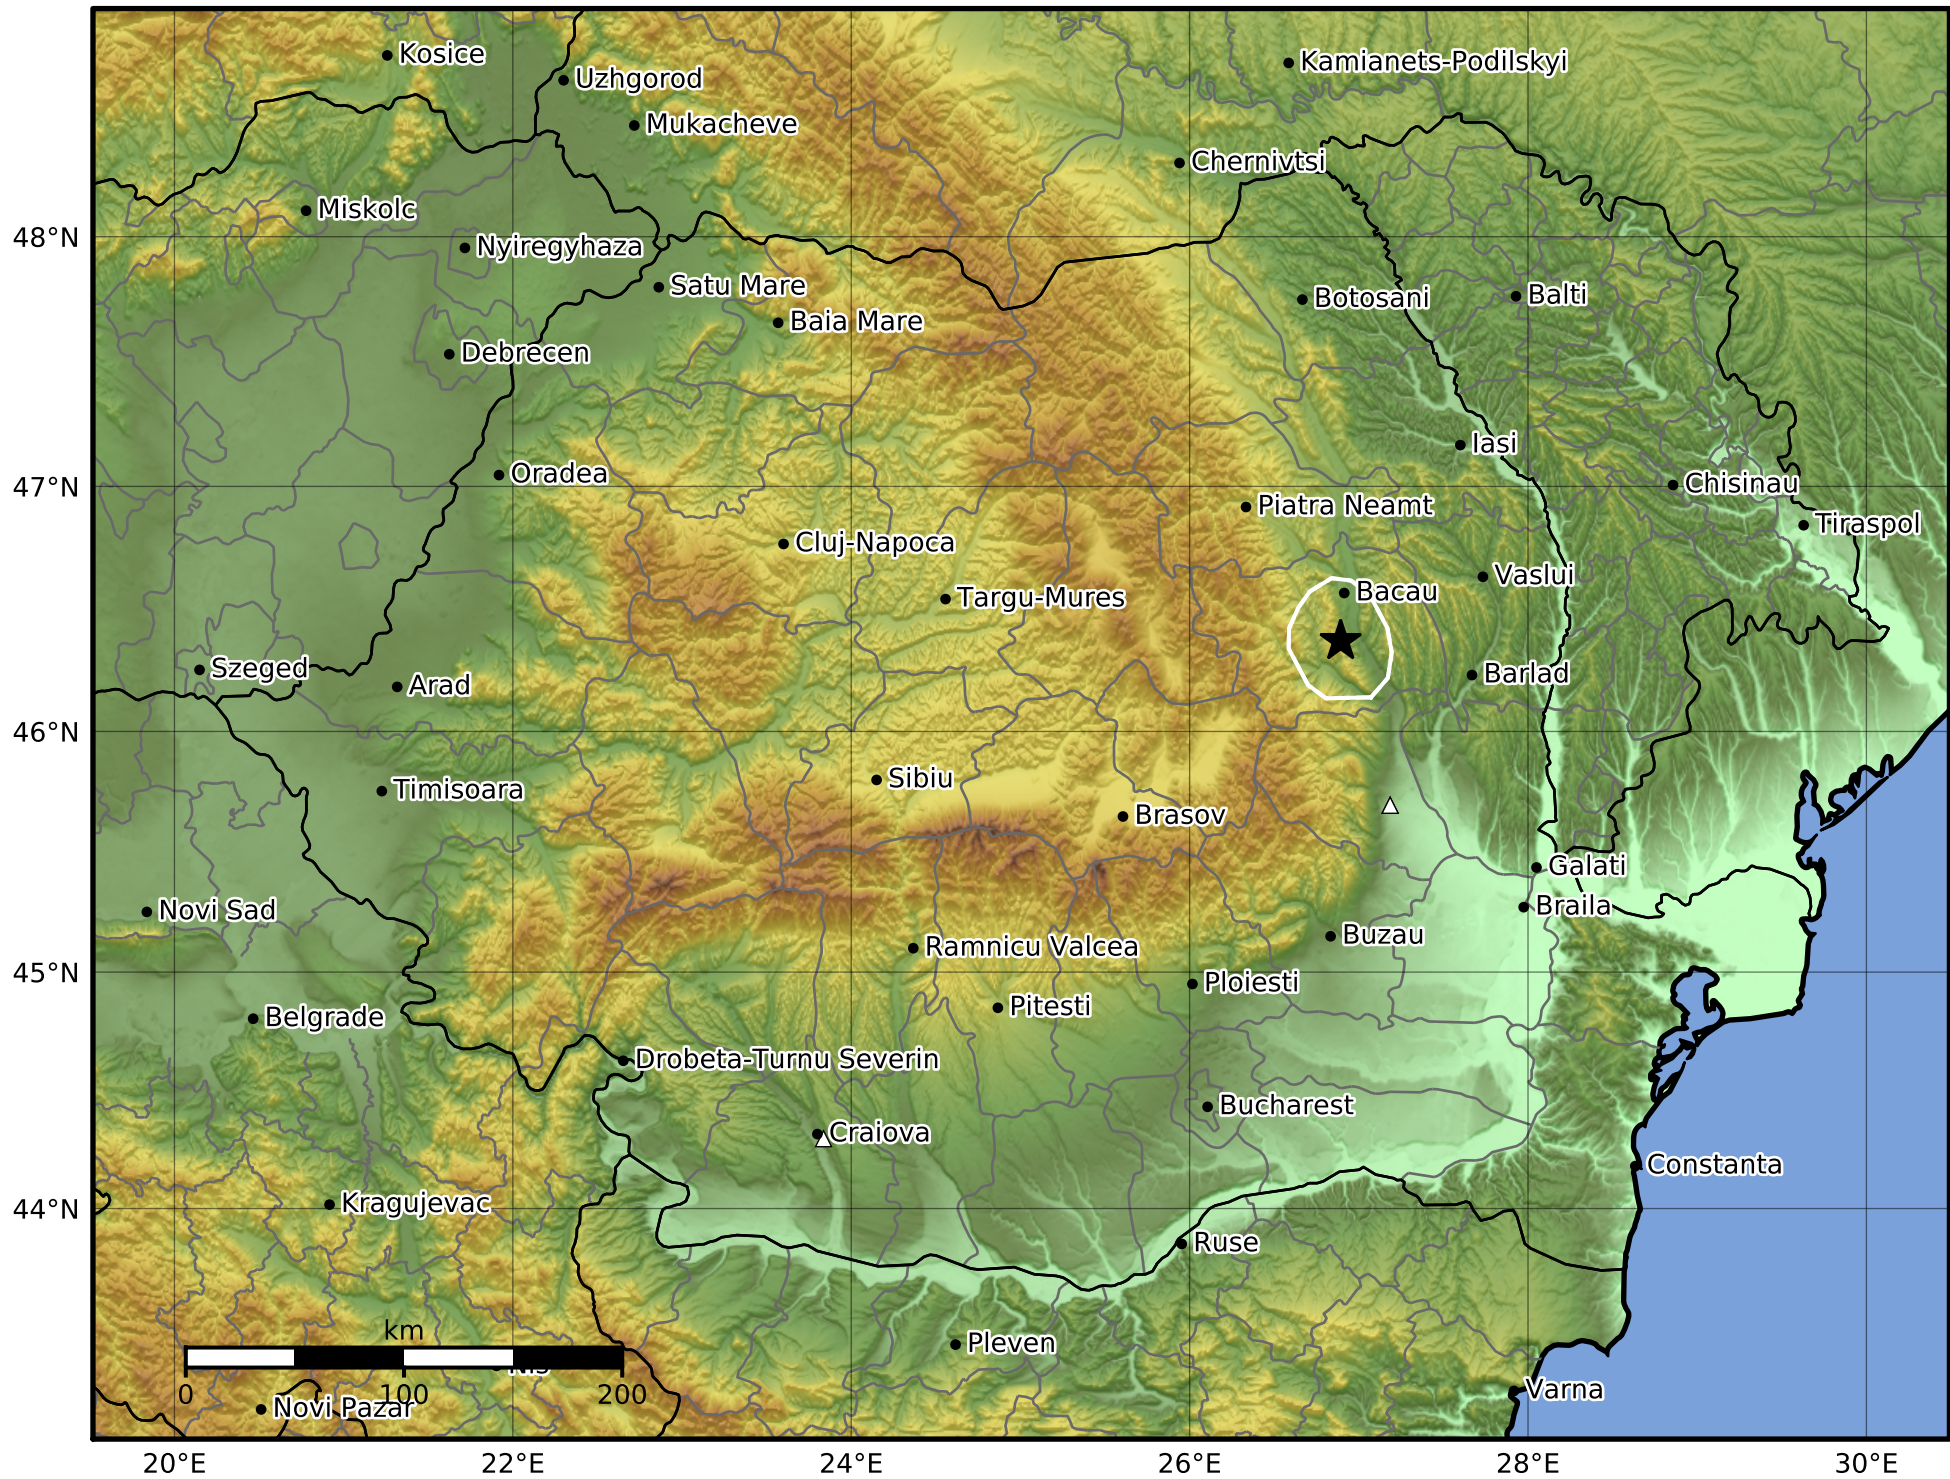

Peak Ground Velocity Map
 INFP ShakeMap: Moldova - Bacau
 May 29, 2022 23:12:59 UTC M2.1 N46.37 E26.89 Depth: 15.0km
 ID:2022052923125944

PGV (cm/s)	0.1	0.3	0.5	0.7	1	3	5	7	10	30	50	70
------------	-----	-----	-----	-----	---	---	---	---	----	----	----	----

Scale based on Worden et al. (2012)

Version 2: Processed 2022-09-29T07:20:34Z

△ Seismic Instrument ○ Macroseismic Observation ★ Epicenter