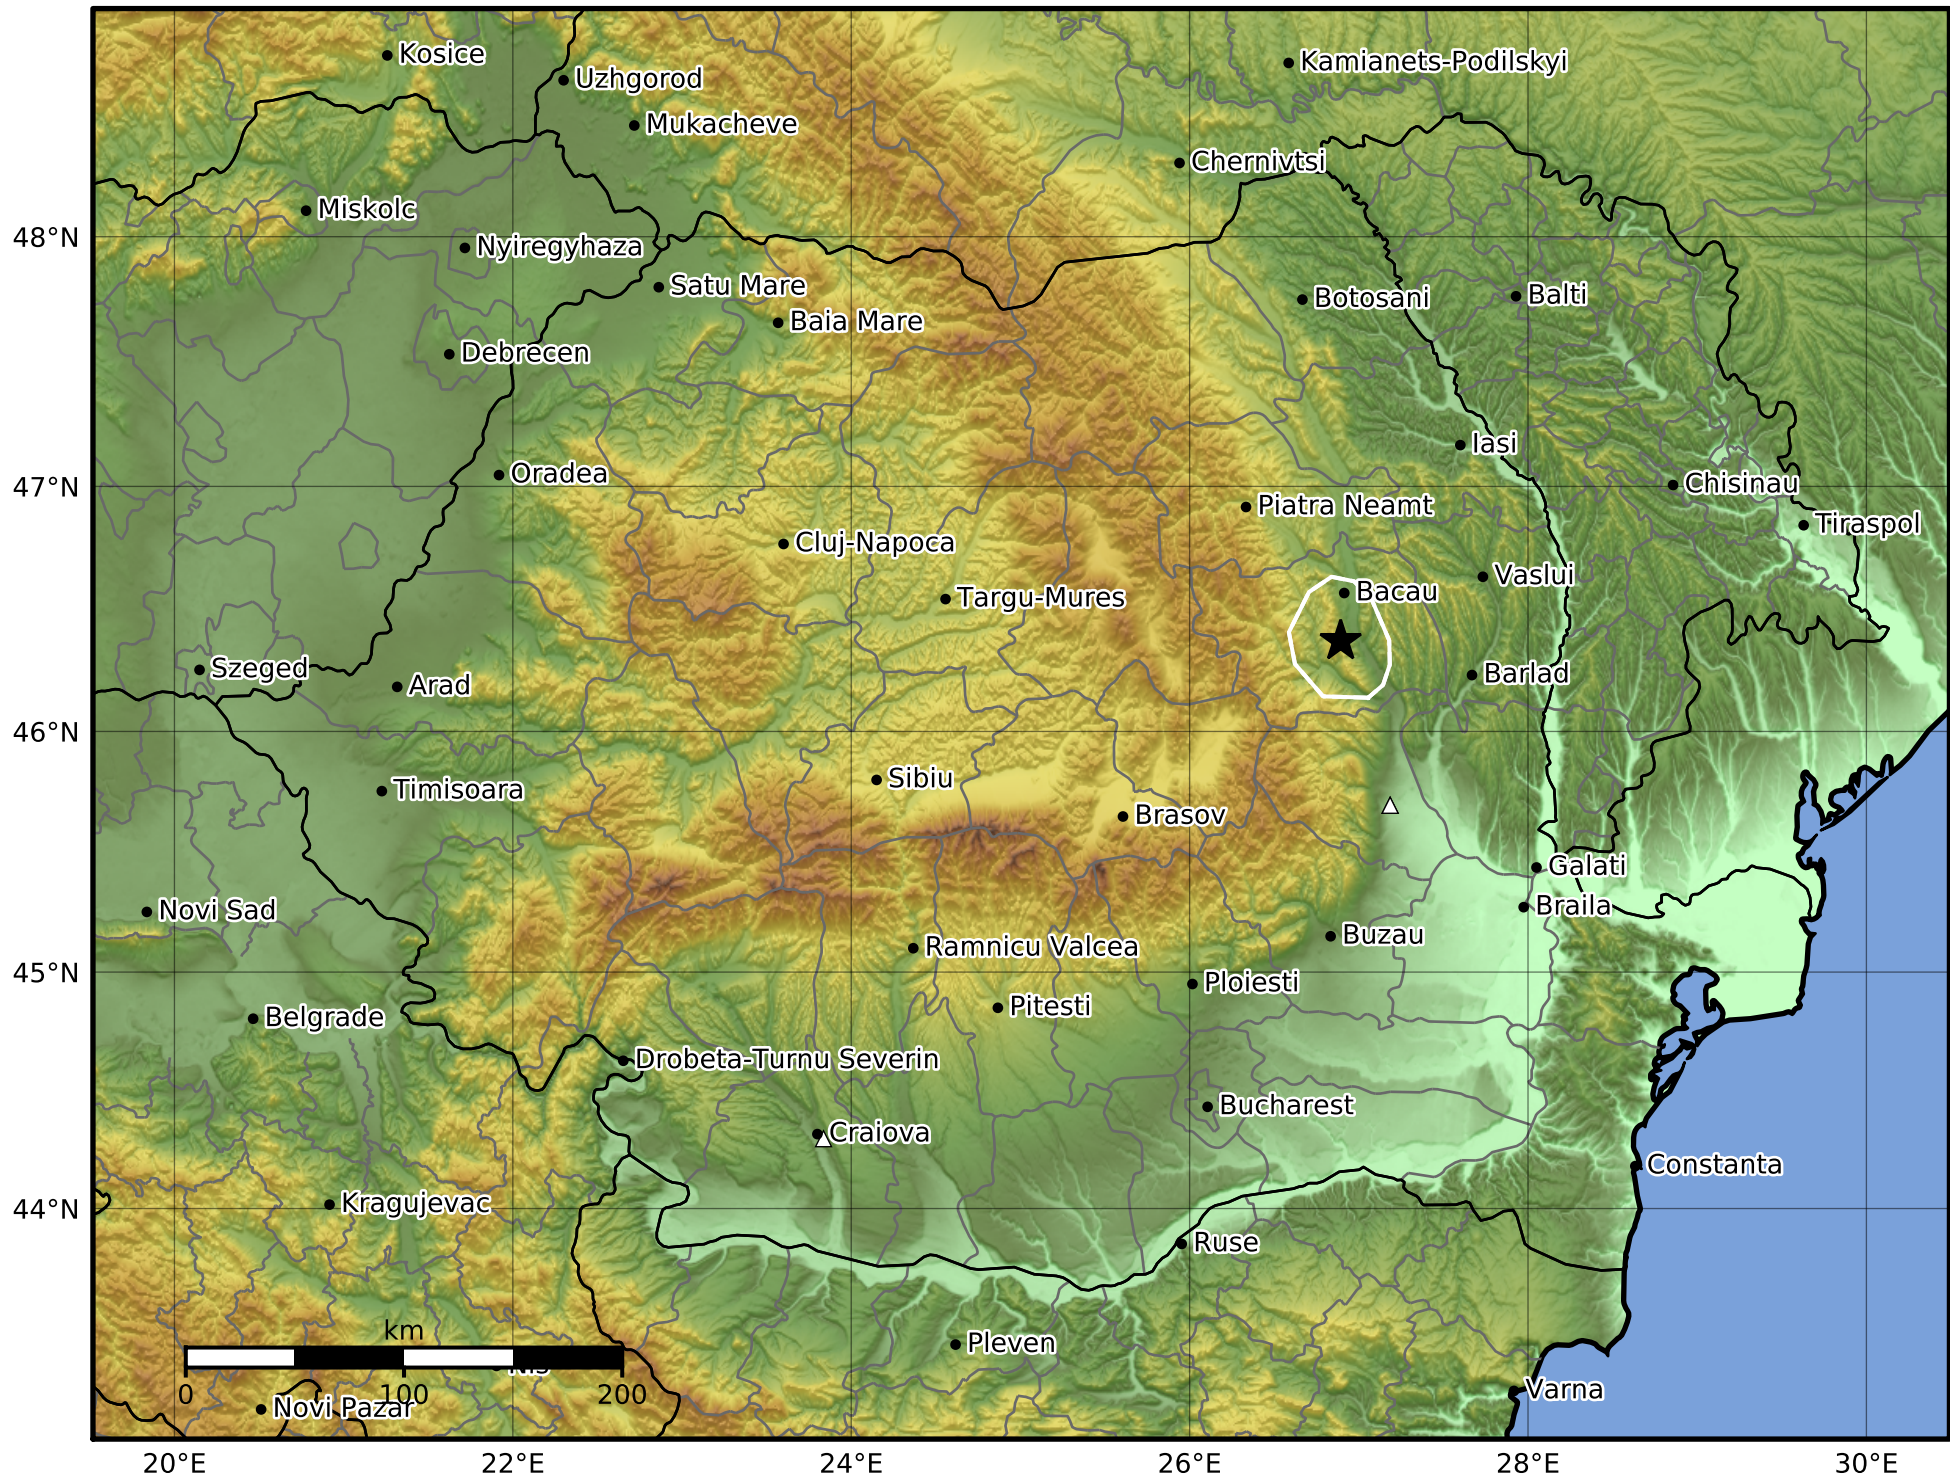

0.3 Second Peak Spectral Acceleration Map
 INFP ShakeMap: Moldova - Bacau
 May 29, 2022 23:12:59 UTC M2.1 N46.37 E26.89 Depth: 15.0km
 ID:2022052923125944

Scale based on Worden et al. (2012)

Version 2: Processed 2022-09-29T07:20:34Z

△ Seismic Instrument ○ Macroseismic Observation ★ Epicenter