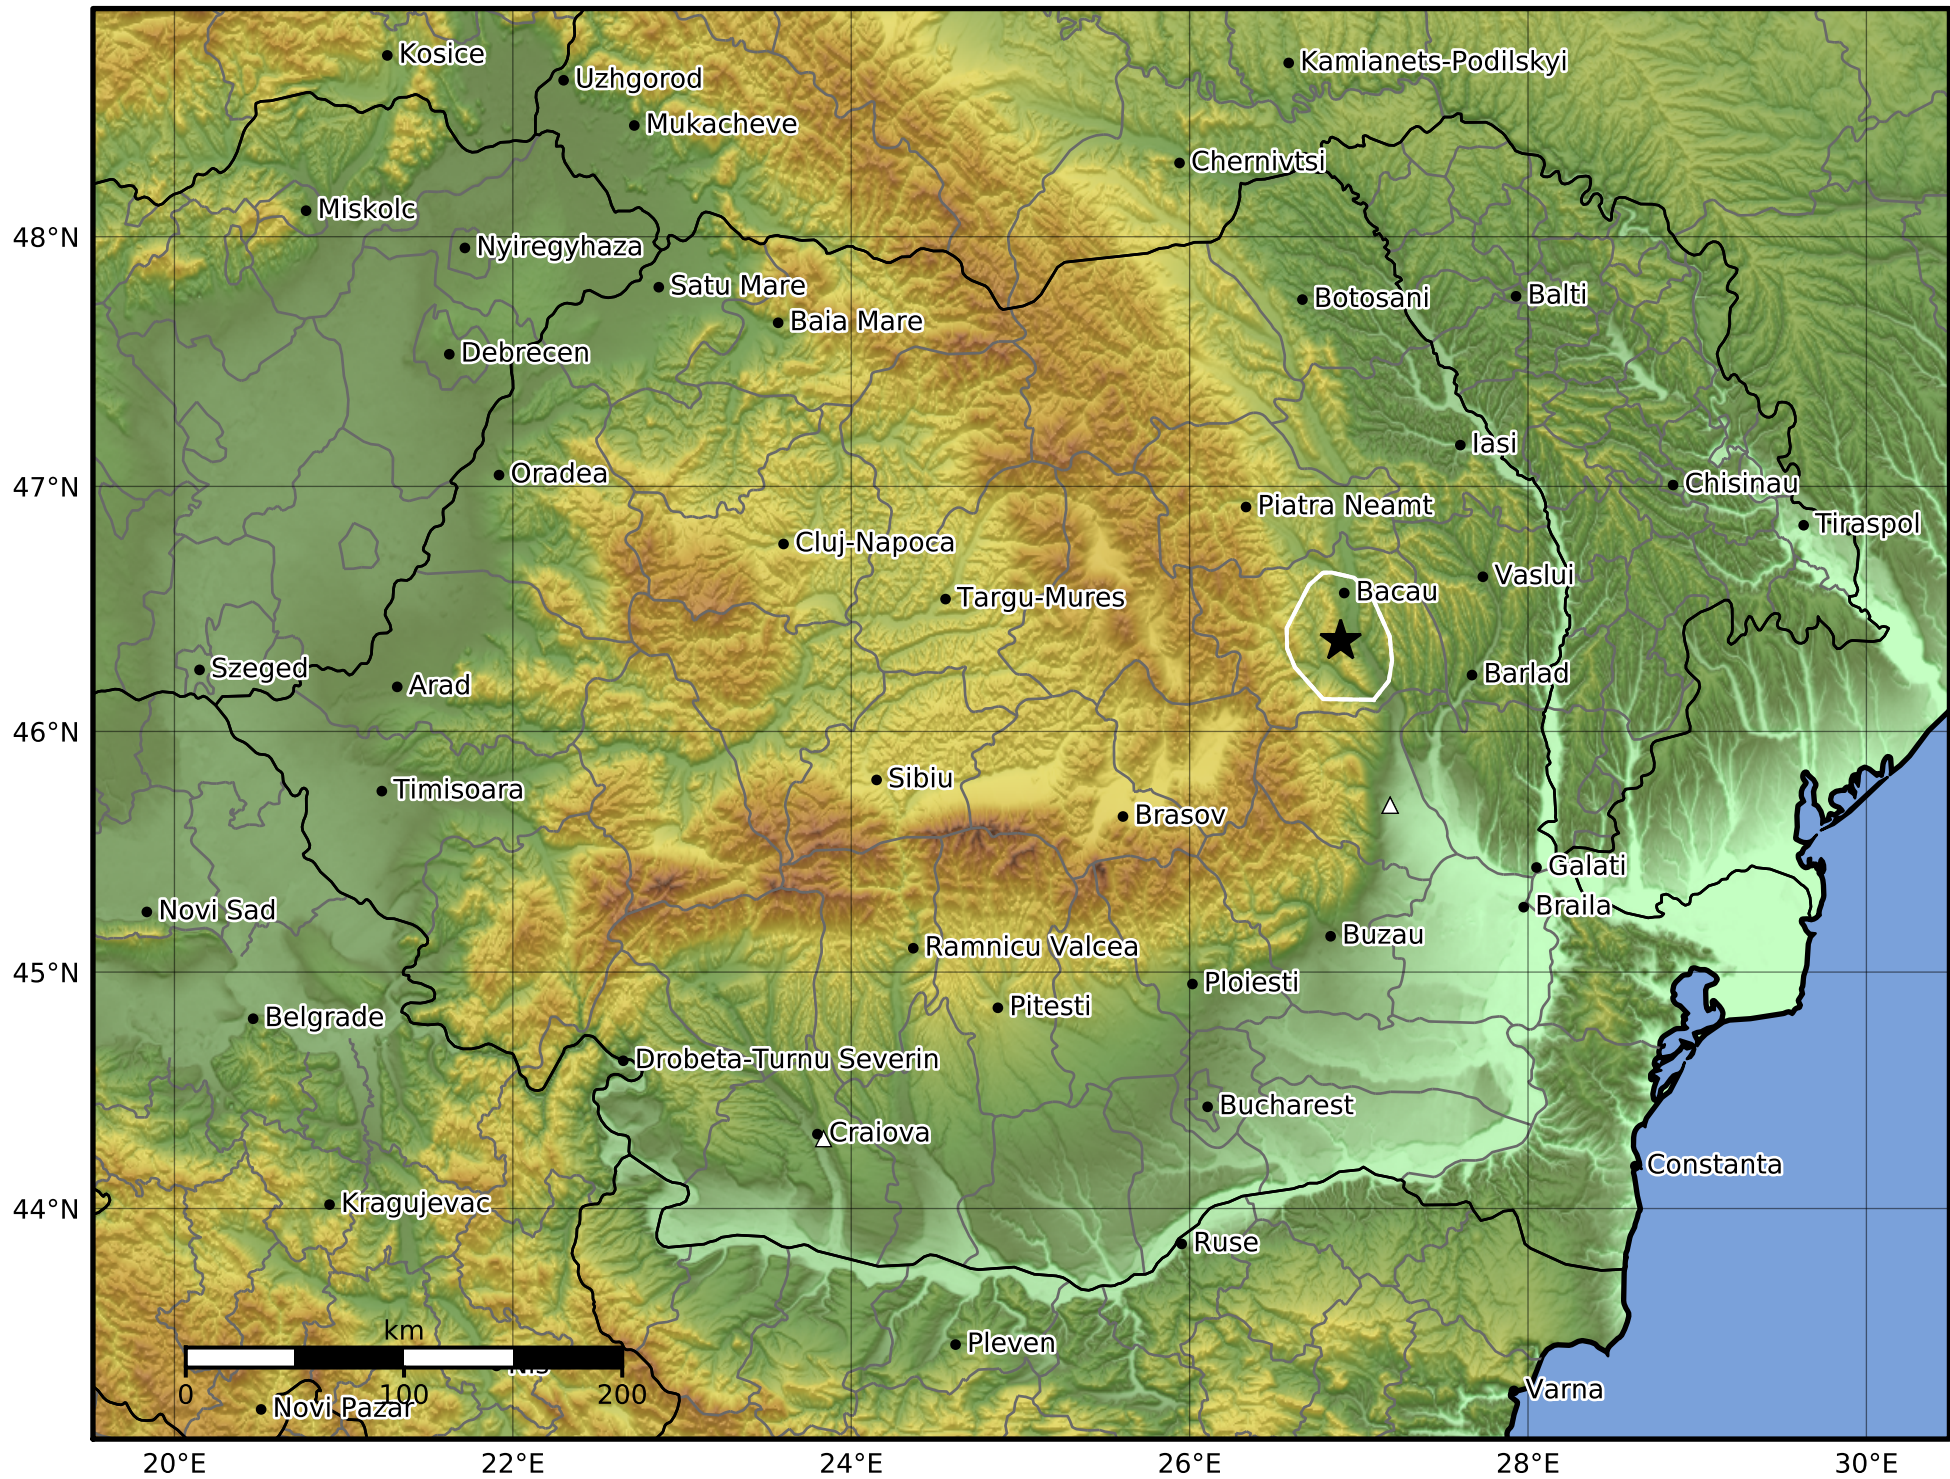

1.0 Second Peak Spectral Acceleration Map
 INFP ShakeMap: Moldova - Bacau
 May 29, 2022 23:12:59 UTC M2.1 N46.37 E26.89 Depth: 15.0km
 ID:2022052923125944

Scale based on Worden et al. (2012)

Version 2: Processed 2022-09-29T07:20:34Z

△ Seismic Instrument ○ Macroseismic Observation ★ Epicenter