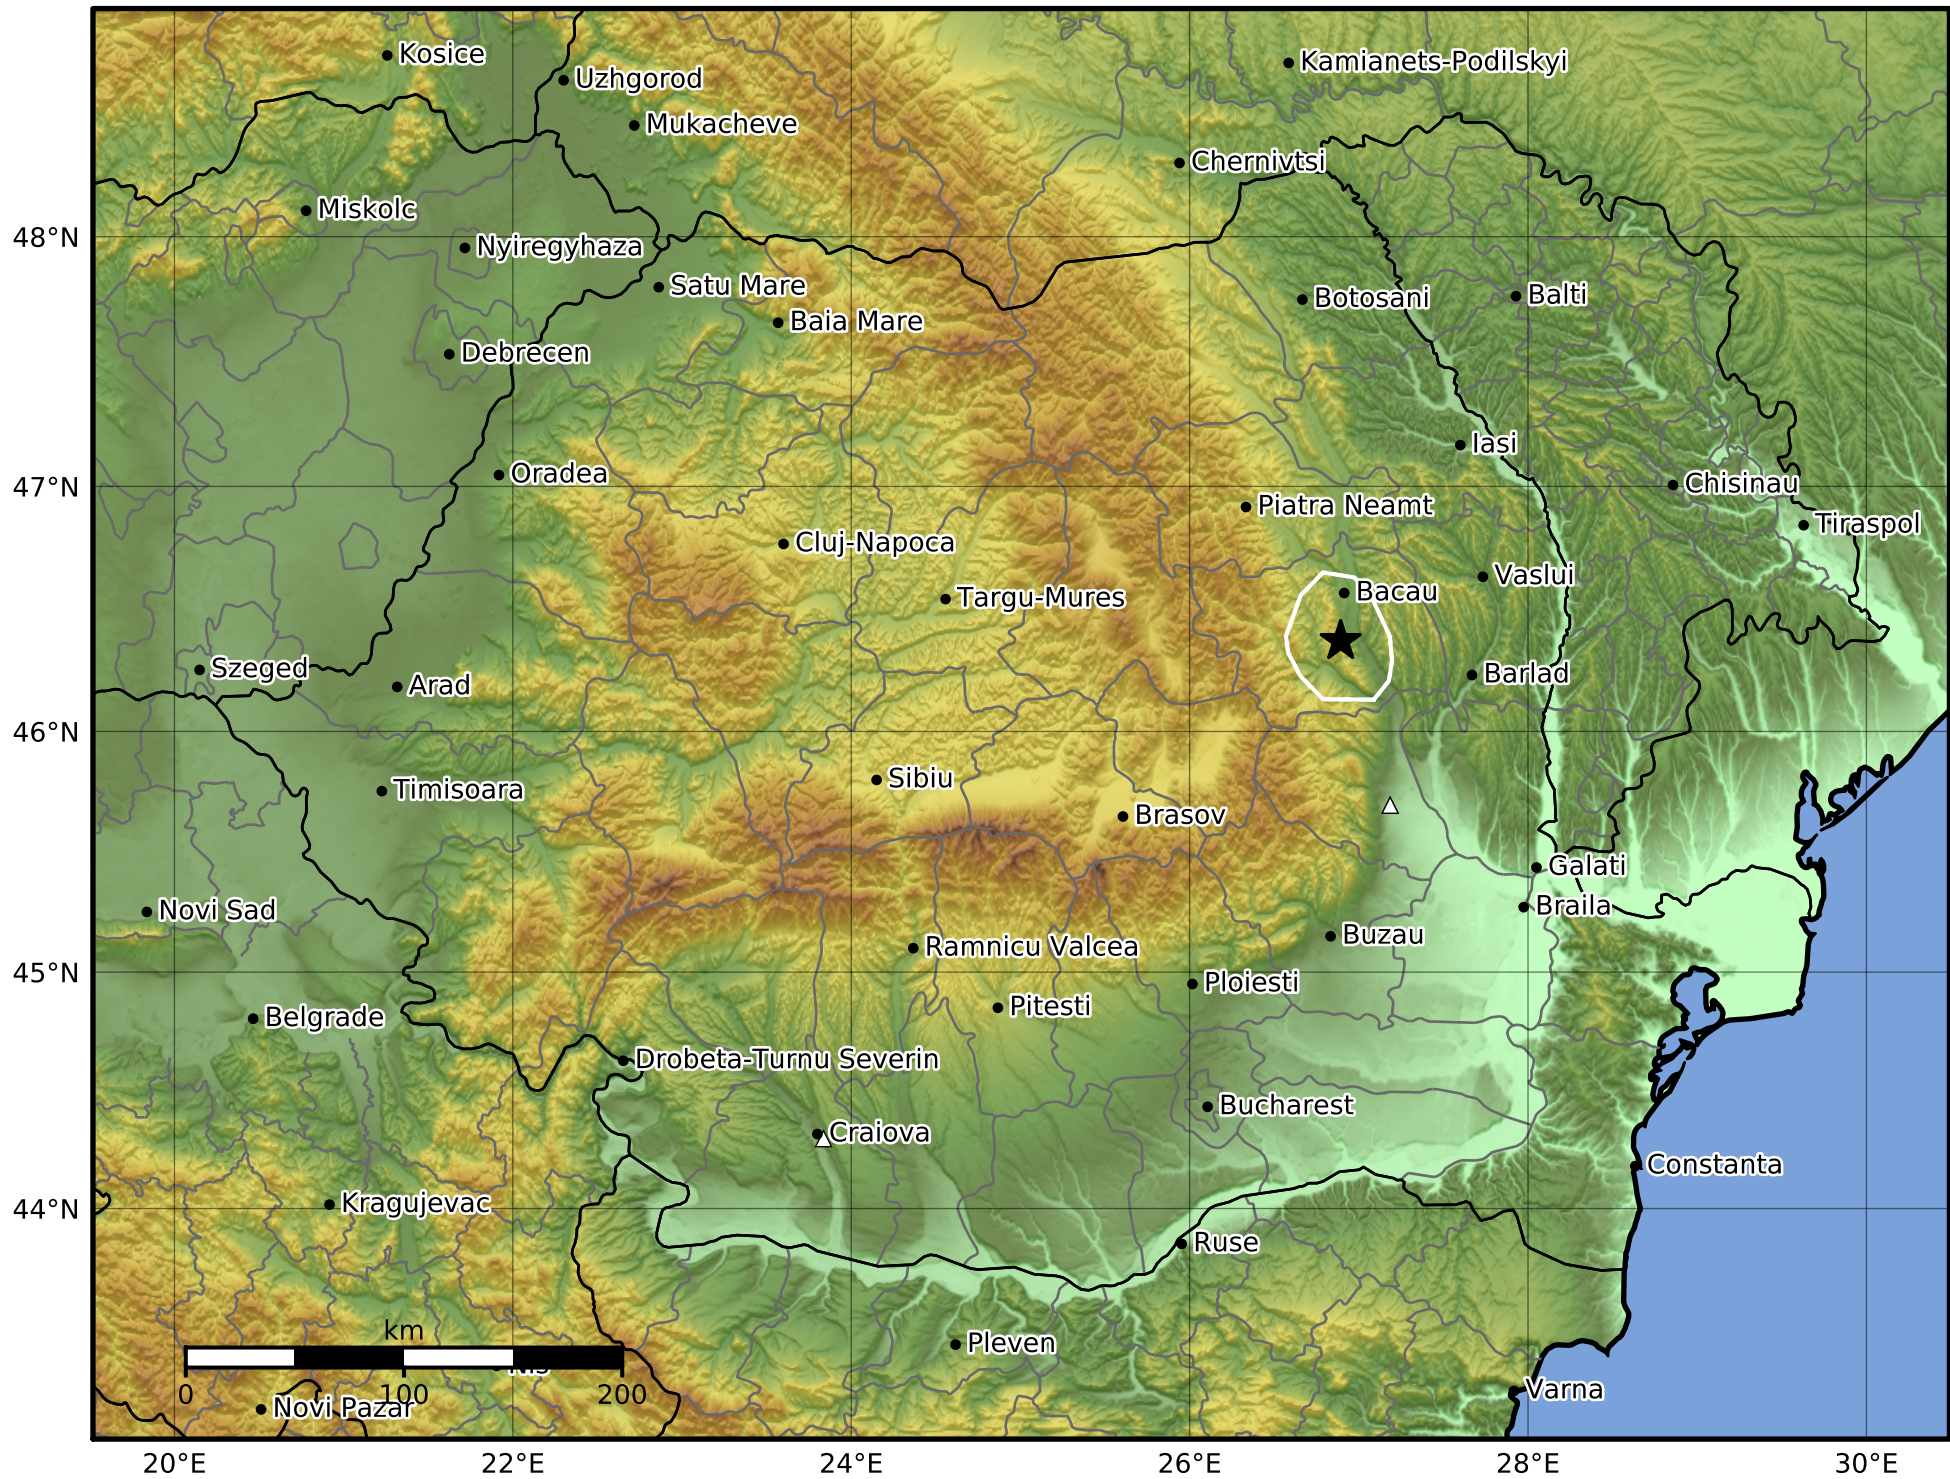

3.0 Second Peak Spectral Acceleration Map
 INFP ShakeMap: Moldova - Bacau
 May 29, 2022 23:12:59 UTC M2.1 N46.37 E26.89 Depth: 15.0km
 ID:2022052923125944

Scale based on Worden et al. (2012)

Version 2: Processed 2022-09-29T07:20:34Z

△ Seismic Instrument ○ Macroseismic Observation ★ Epicenter