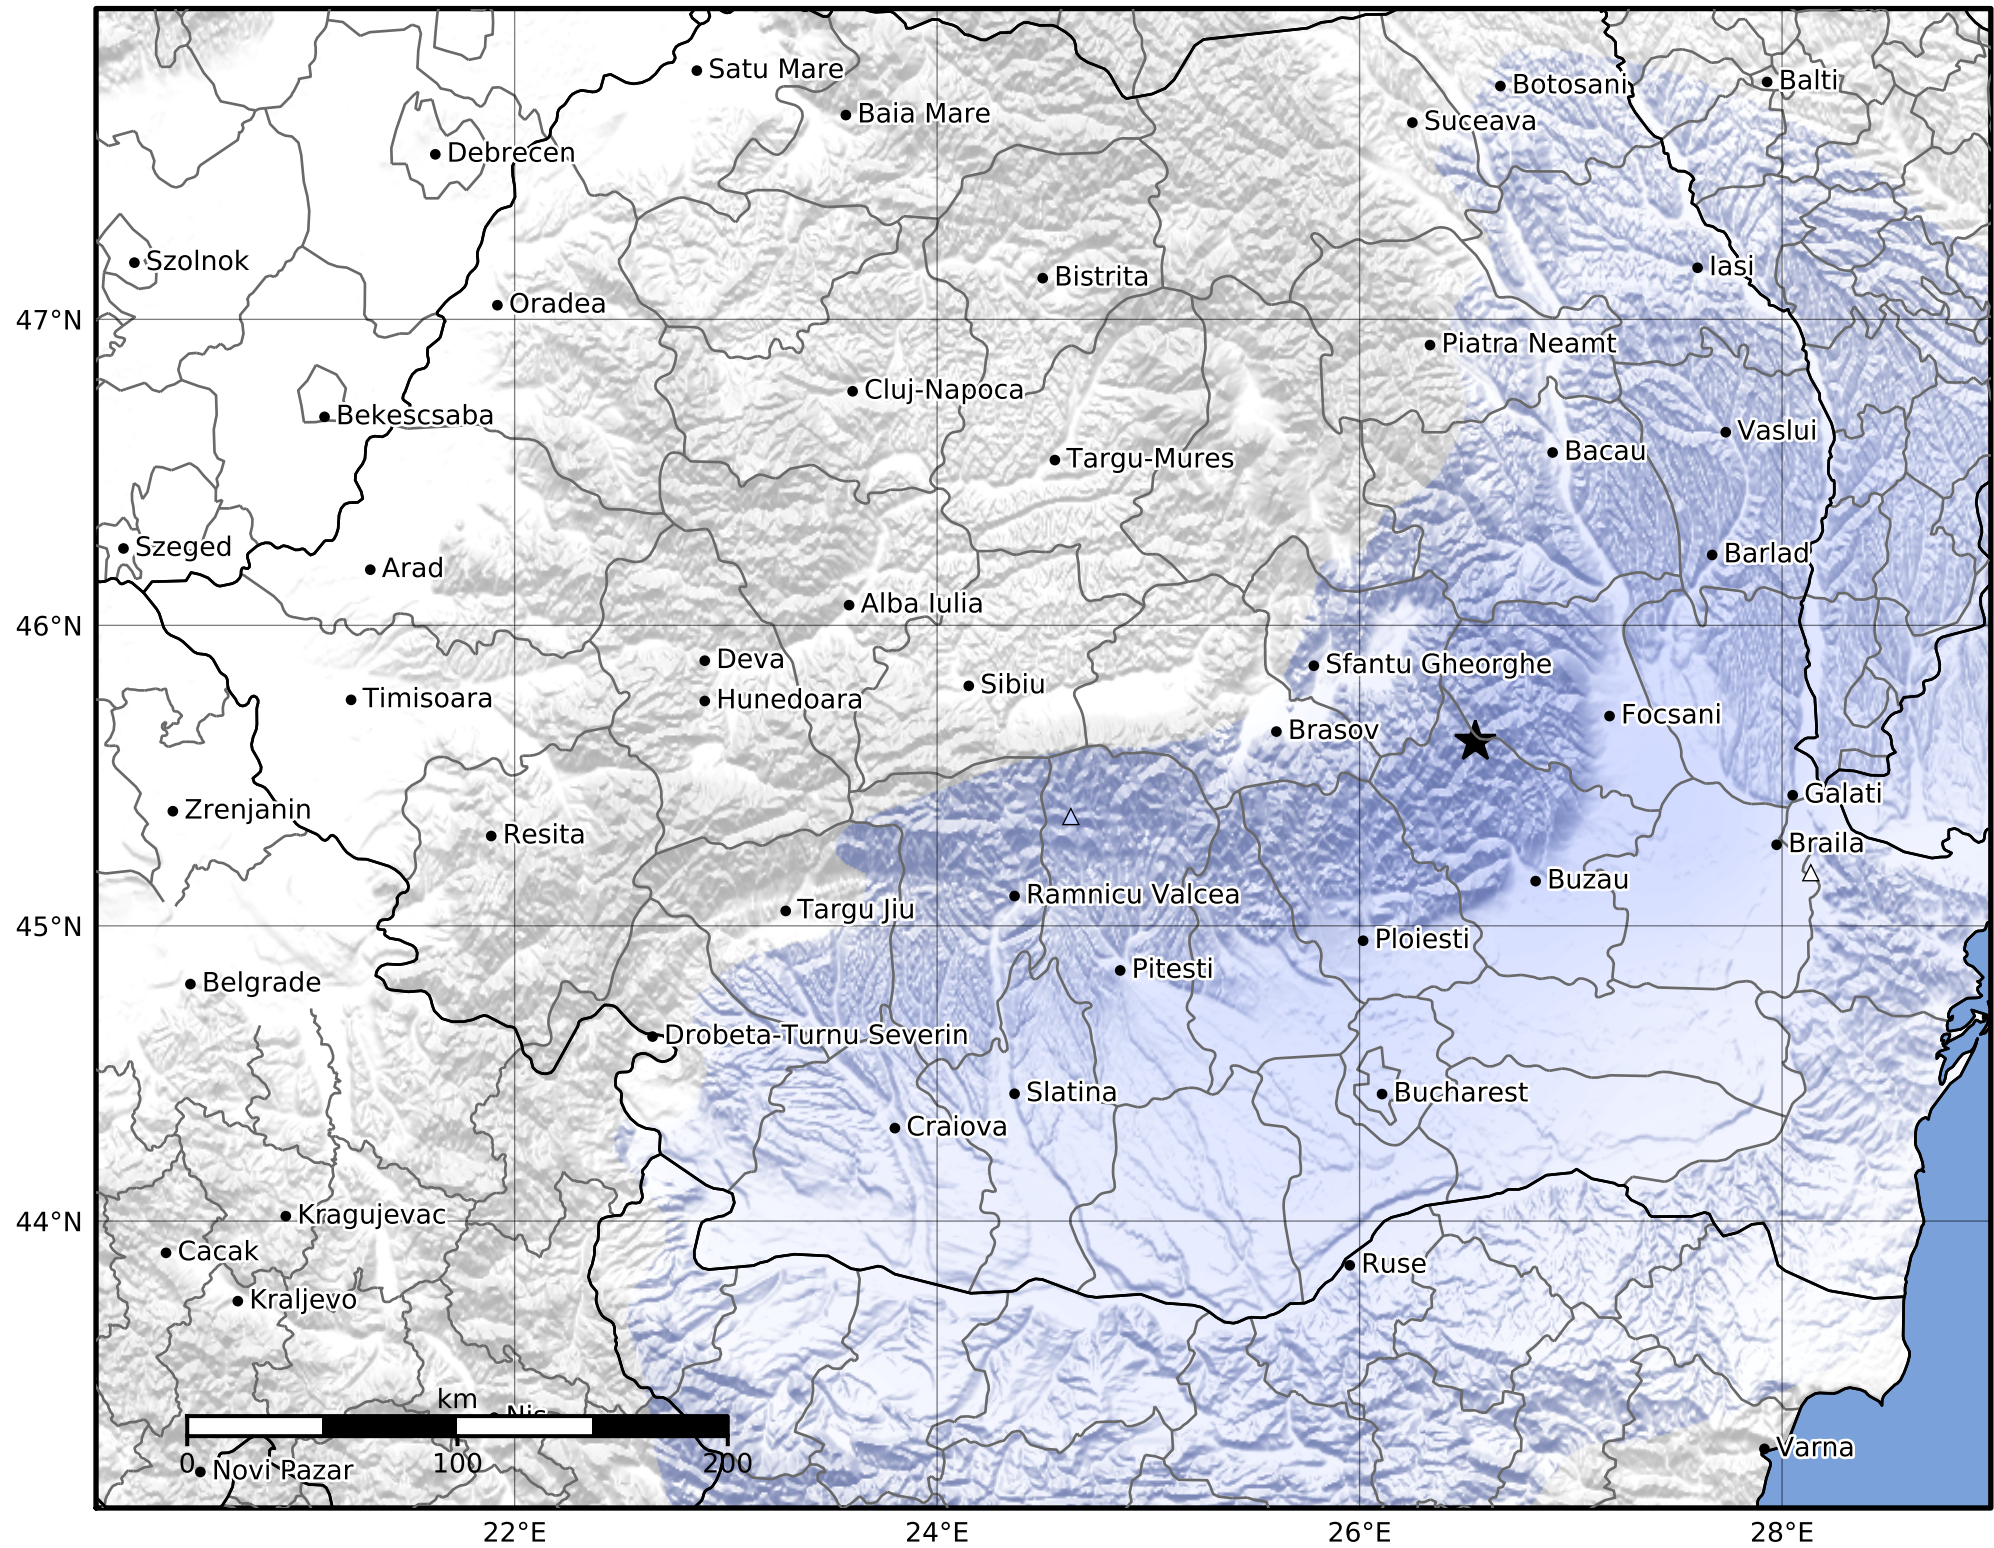

Macroseismic Intensity Map
 INFP ShakeMap: Zona seismică Vrancea - Buzău
 May 30, 2022 00:29:34 UTC M3.2 N45.62 E26.55 Depth: 140.0km
 ID:2022053000293480

SHAKING	Not felt	Weak	Light	Moderate	Strong	Very strong	Severe	Violent	Extreme
DAMAGE	None	None	None	Very light	Light	Moderate	Moderate/heavy	Heavy	Very heavy
PGA(%g)	<0.05	0.3	2.76	6.2	11.5	21.5	40.1	74.7	>139
PGV(cm/s)	<0.02	0.13	1.41	4.65	9.64	20	41.4	85.8	>178
INTENSITY	I	II-III	IV	V	VI	VII	VIII	IX	X+

Scale based on Worden et al. (2012)

Version 1: Processed 2022-09-29T07:18:18Z

△ Seismic Instrument ○ Macroseismic Observation ★ Epicenter