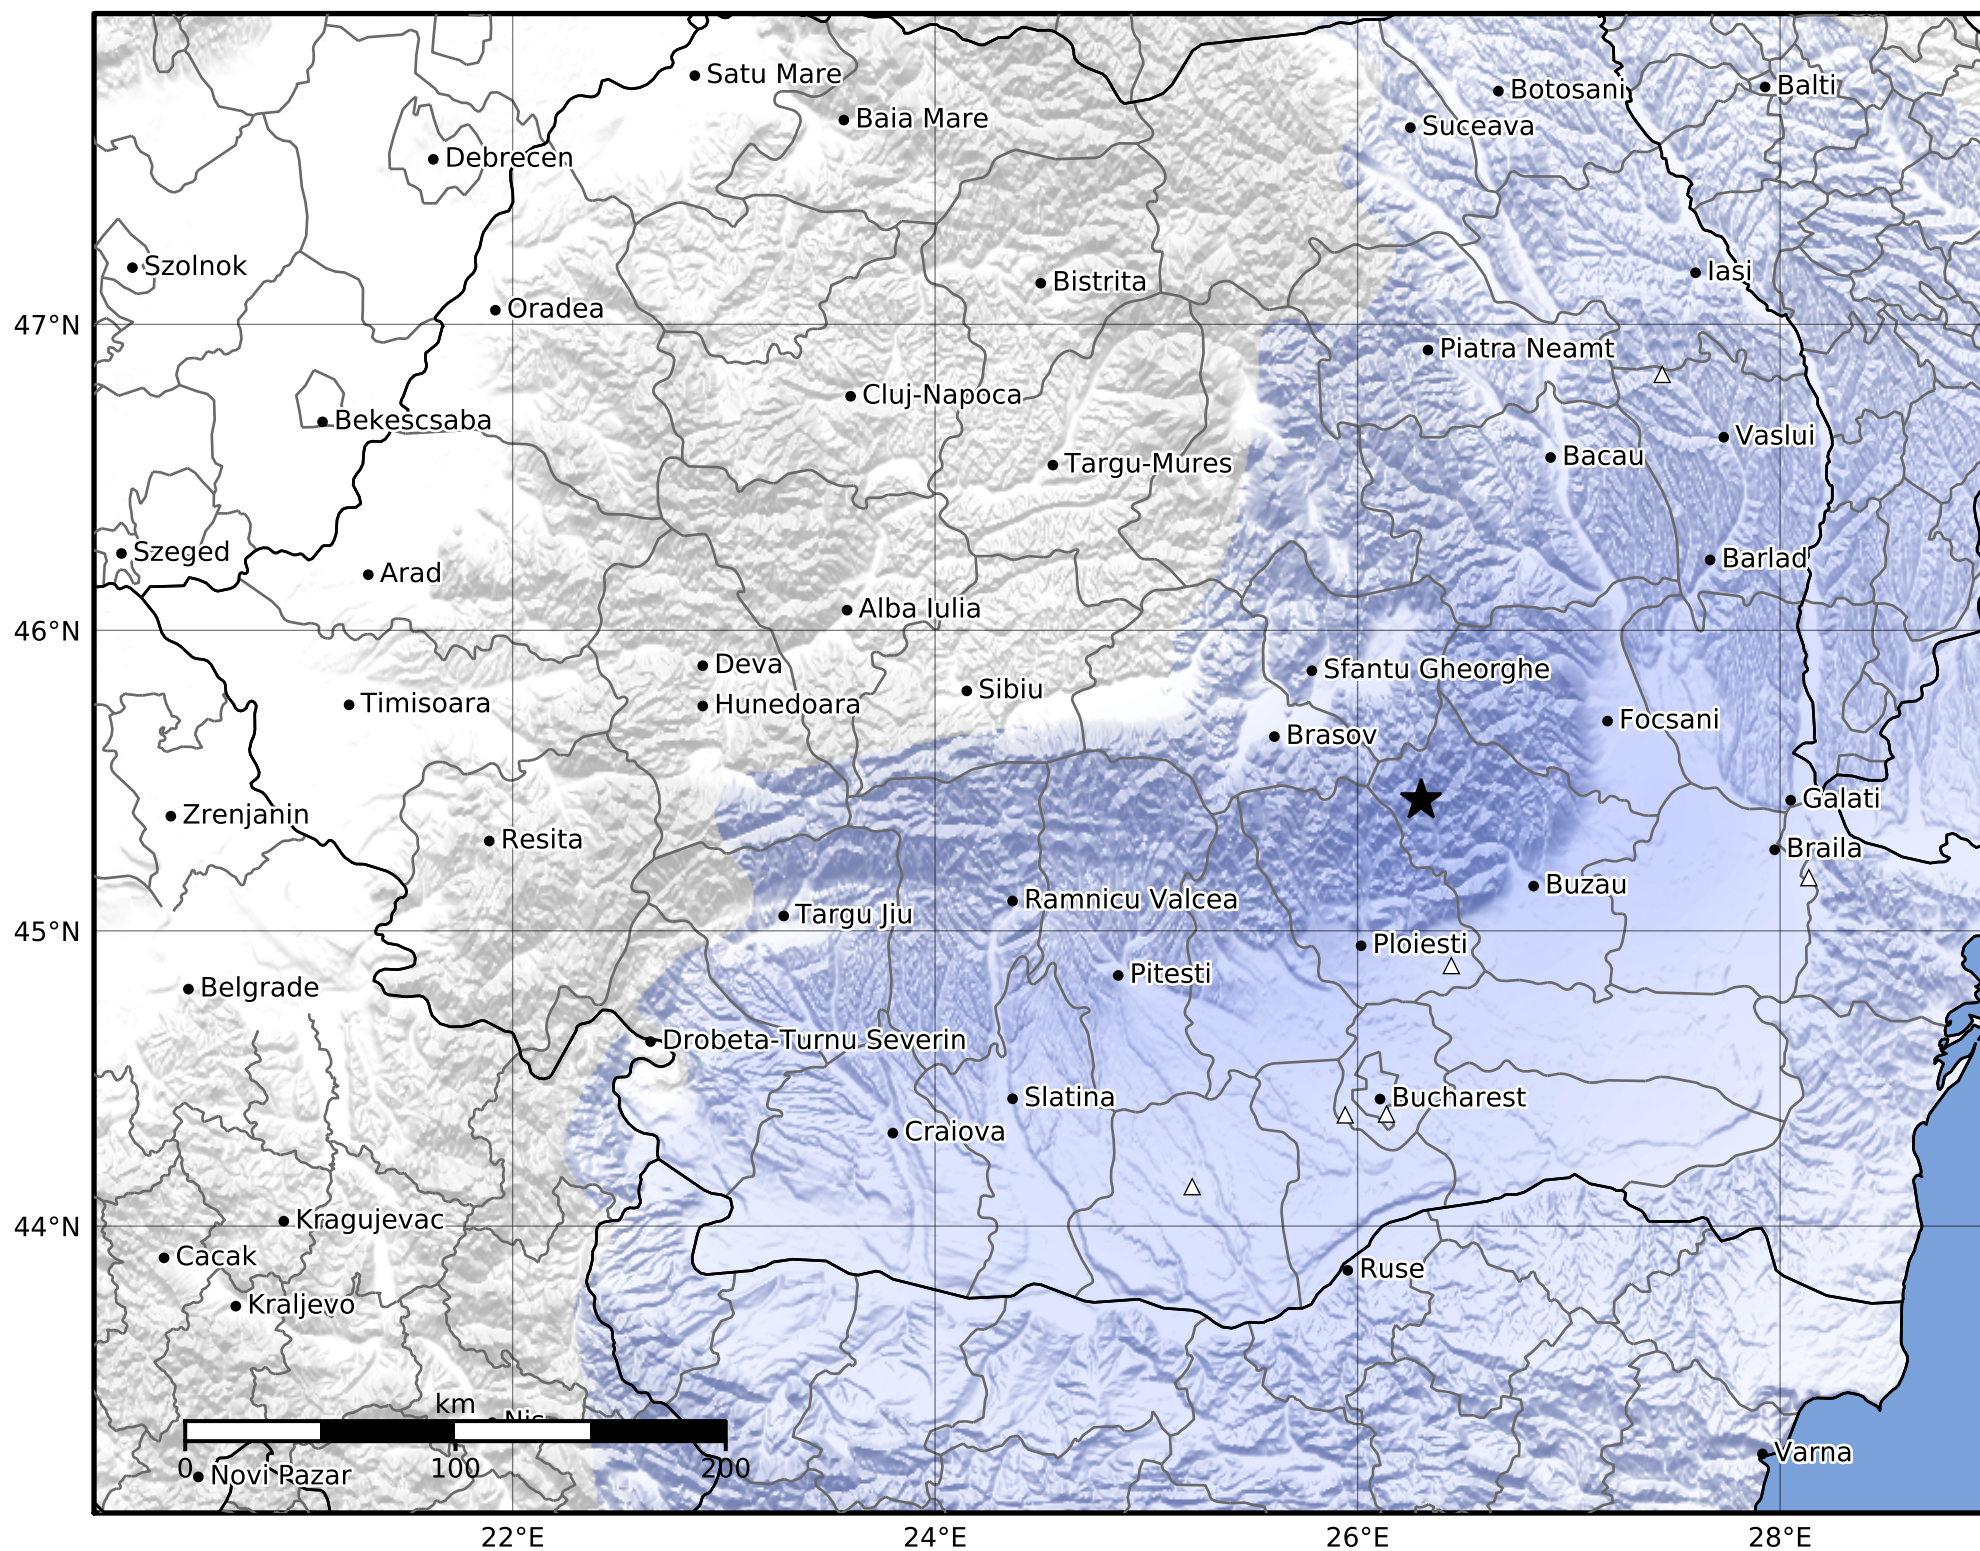

Macroseismic Intensity Map  
 INFP ShakeMap: Zona seismică Vrancea - Buzău  
 Jun 07, 2022 15:40:21 UTC M3.4 N45.44 E26.30 Depth: 130.0km  
 ID:2022060715402116

SHAKING	Not felt	Weak	Light	Moderate	Strong	Very strong	Severe	Violent	Extreme
DAMAGE	None	None	None	Very light	Light	Moderate	Moderate/heavy	Heavy	Very heavy
PGA(%g)	<0.05	0.3	2.76	6.2	11.5	21.5	40.1	74.7	>139
PGV(cm/s)	<0.02	0.13	1.41	4.65	9.64	20	41.4	85.8	>178
INTENSITY	<b>I</b>	<b>II-III</b>	<b>IV</b>	<b>V</b>	<b>VI</b>	<b>VII</b>	<b>VIII</b>	<b>IX</b>	<b>X+</b>

Scale based on Worden et al. (2012)

Version 2: Processed 2022-09-29T07:15:48Z

△ Seismic Instrument

○ Macroseismic Observation

★ Epicenter