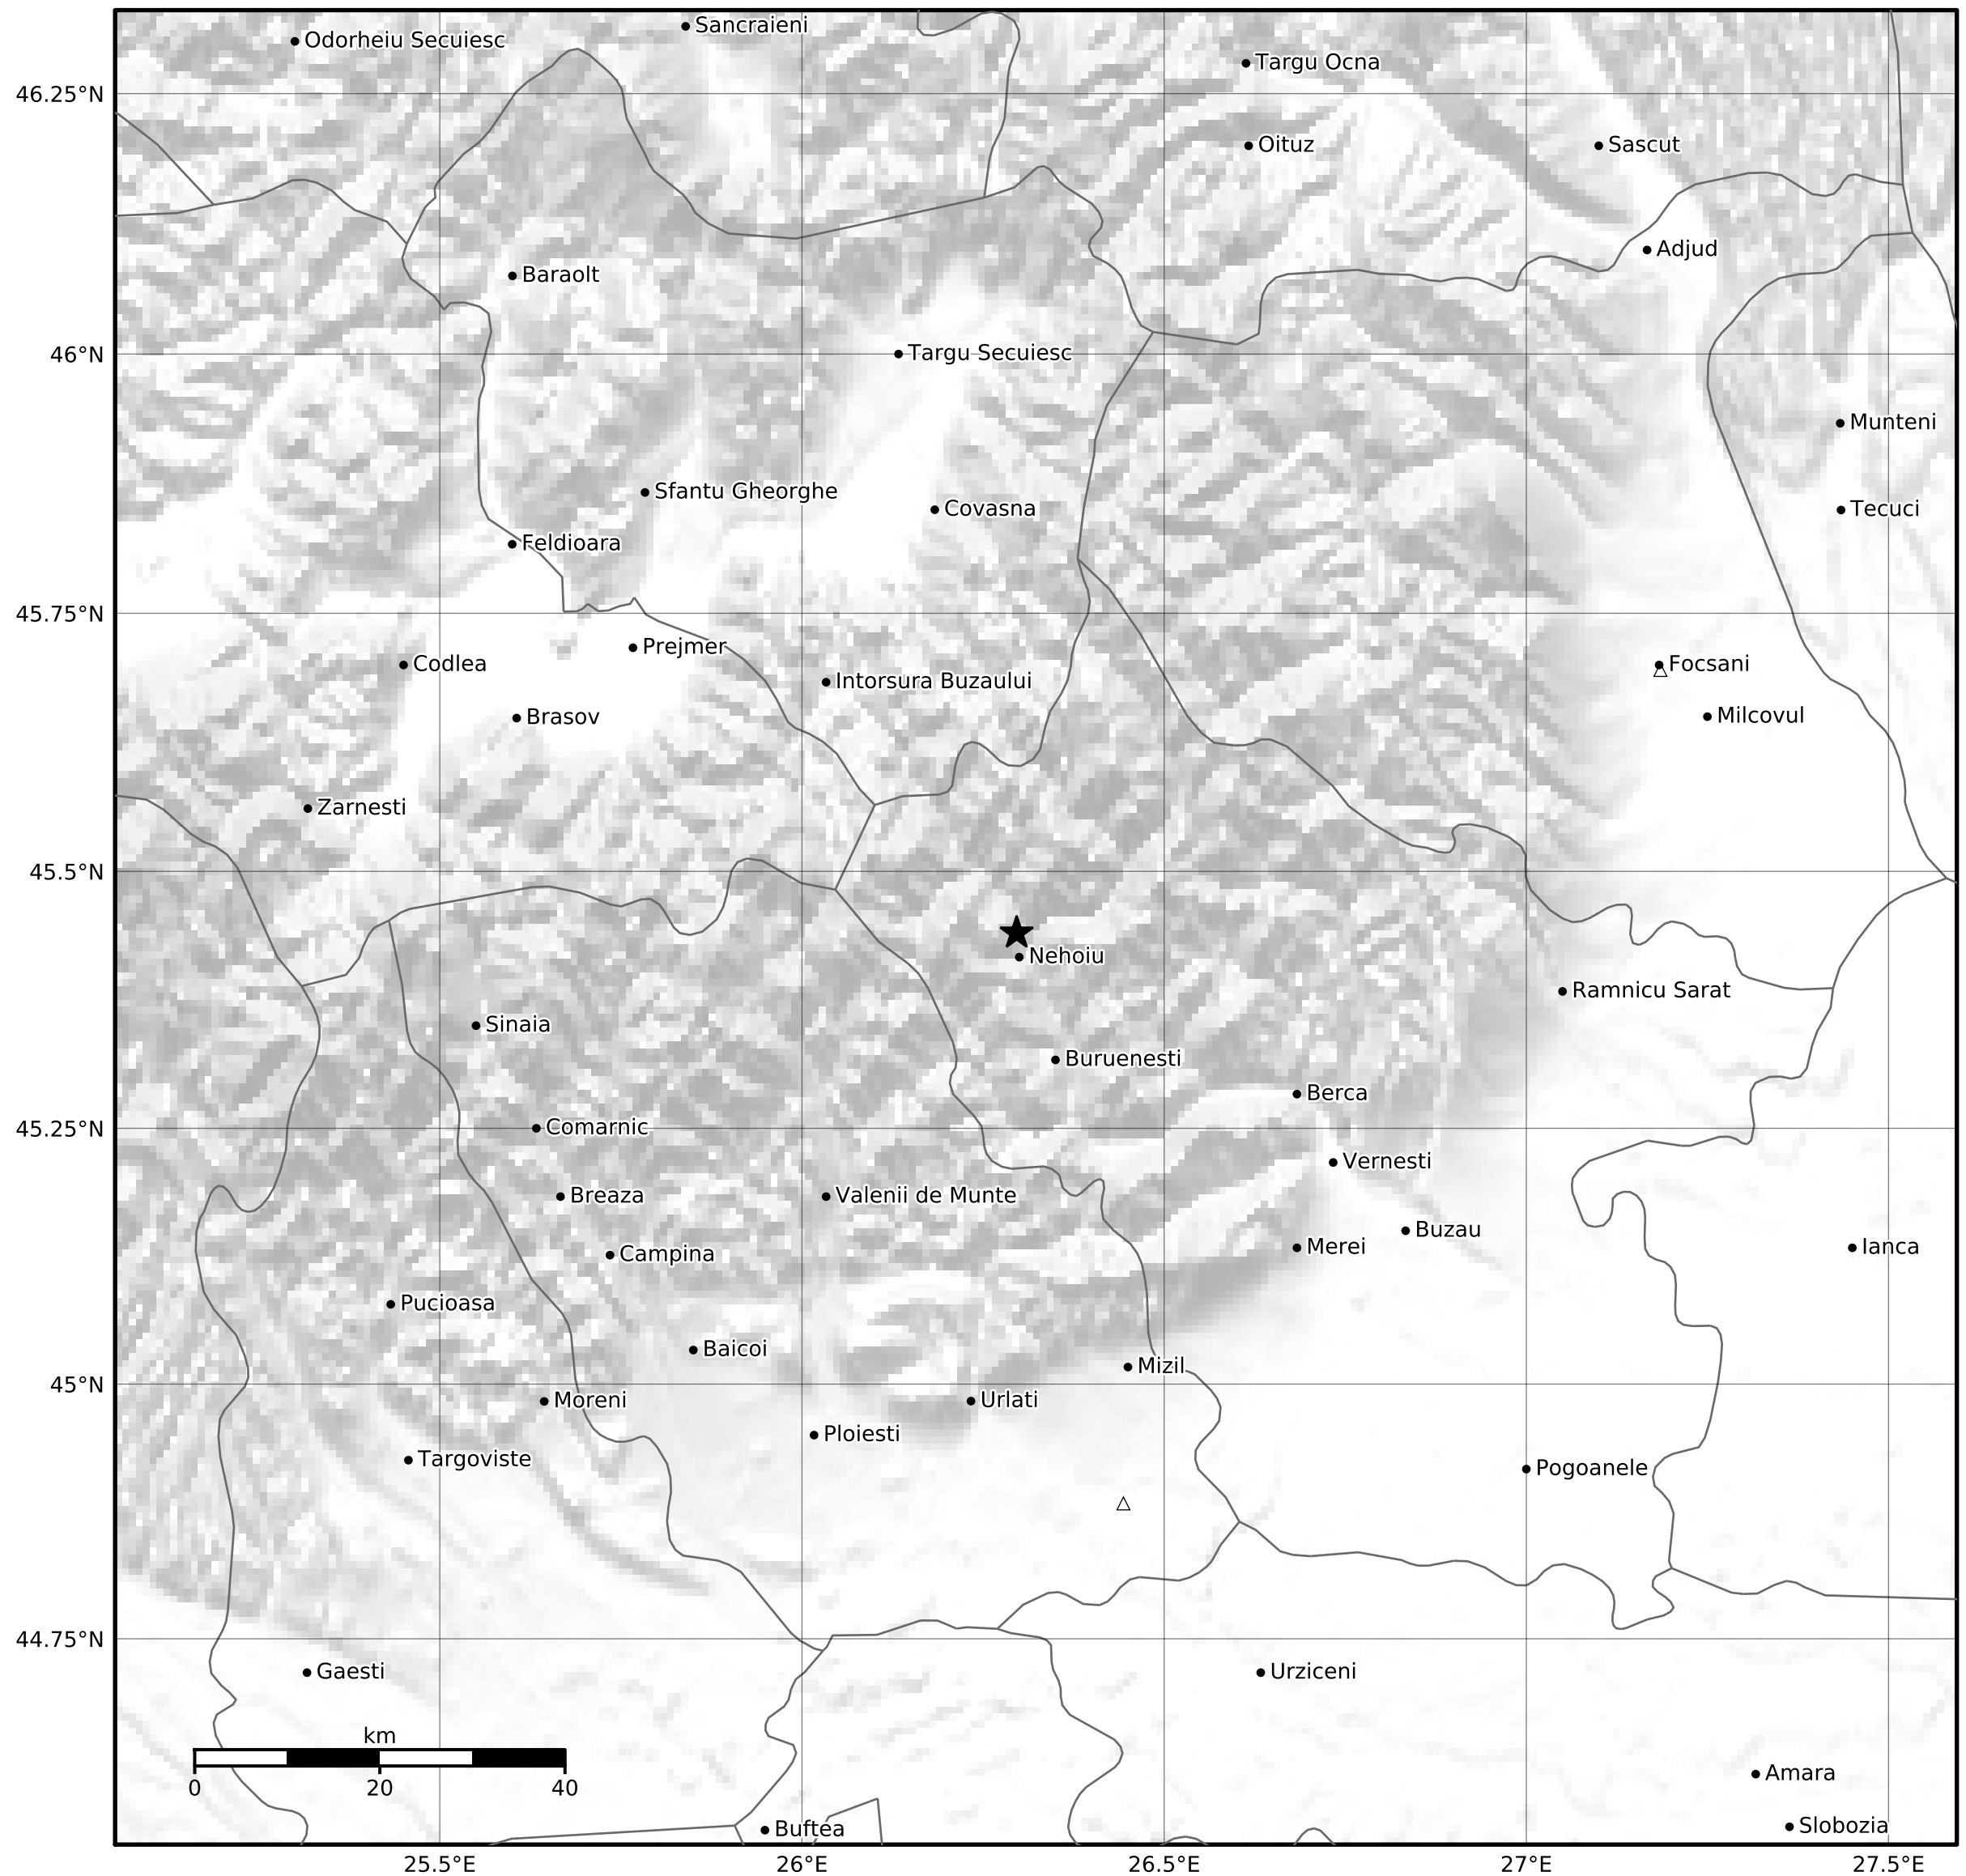

Macro seismic Intensity Map
 INFP ShakeMap: Zona seismică Vrancea - Buzau
 Jun 07, 2022 15:40:21 UTC M3.6 N45.44 E26.30 Depth: 118.0km
 ID:2022060715402172

SHAKING	Not felt	Weak	Light	Moderate	Strong	Very strong	Severe	Violent	Extreme
DAMAGE	None	None	None	Very light	Light	Moderate	Moderate/heavy	Heavy	Very heavy
PGA(%g)	<0.05	0.3	2.76	6.2	11.5	21.5	40.1	74.7	>139
PGV(cm/s)	<0.02	0.13	1.41	4.65	9.64	20	41.4	85.8	>178
INTENSITY	I	II-III	IV	V	VI	VII	VIII	IX	X+

Scale based on Worden et al. (2012)

Version 1: Processed 2022-06-14T13:03:10Z

△ Seismic Instrument ○ Macro seismic Observation ★ Epicenter