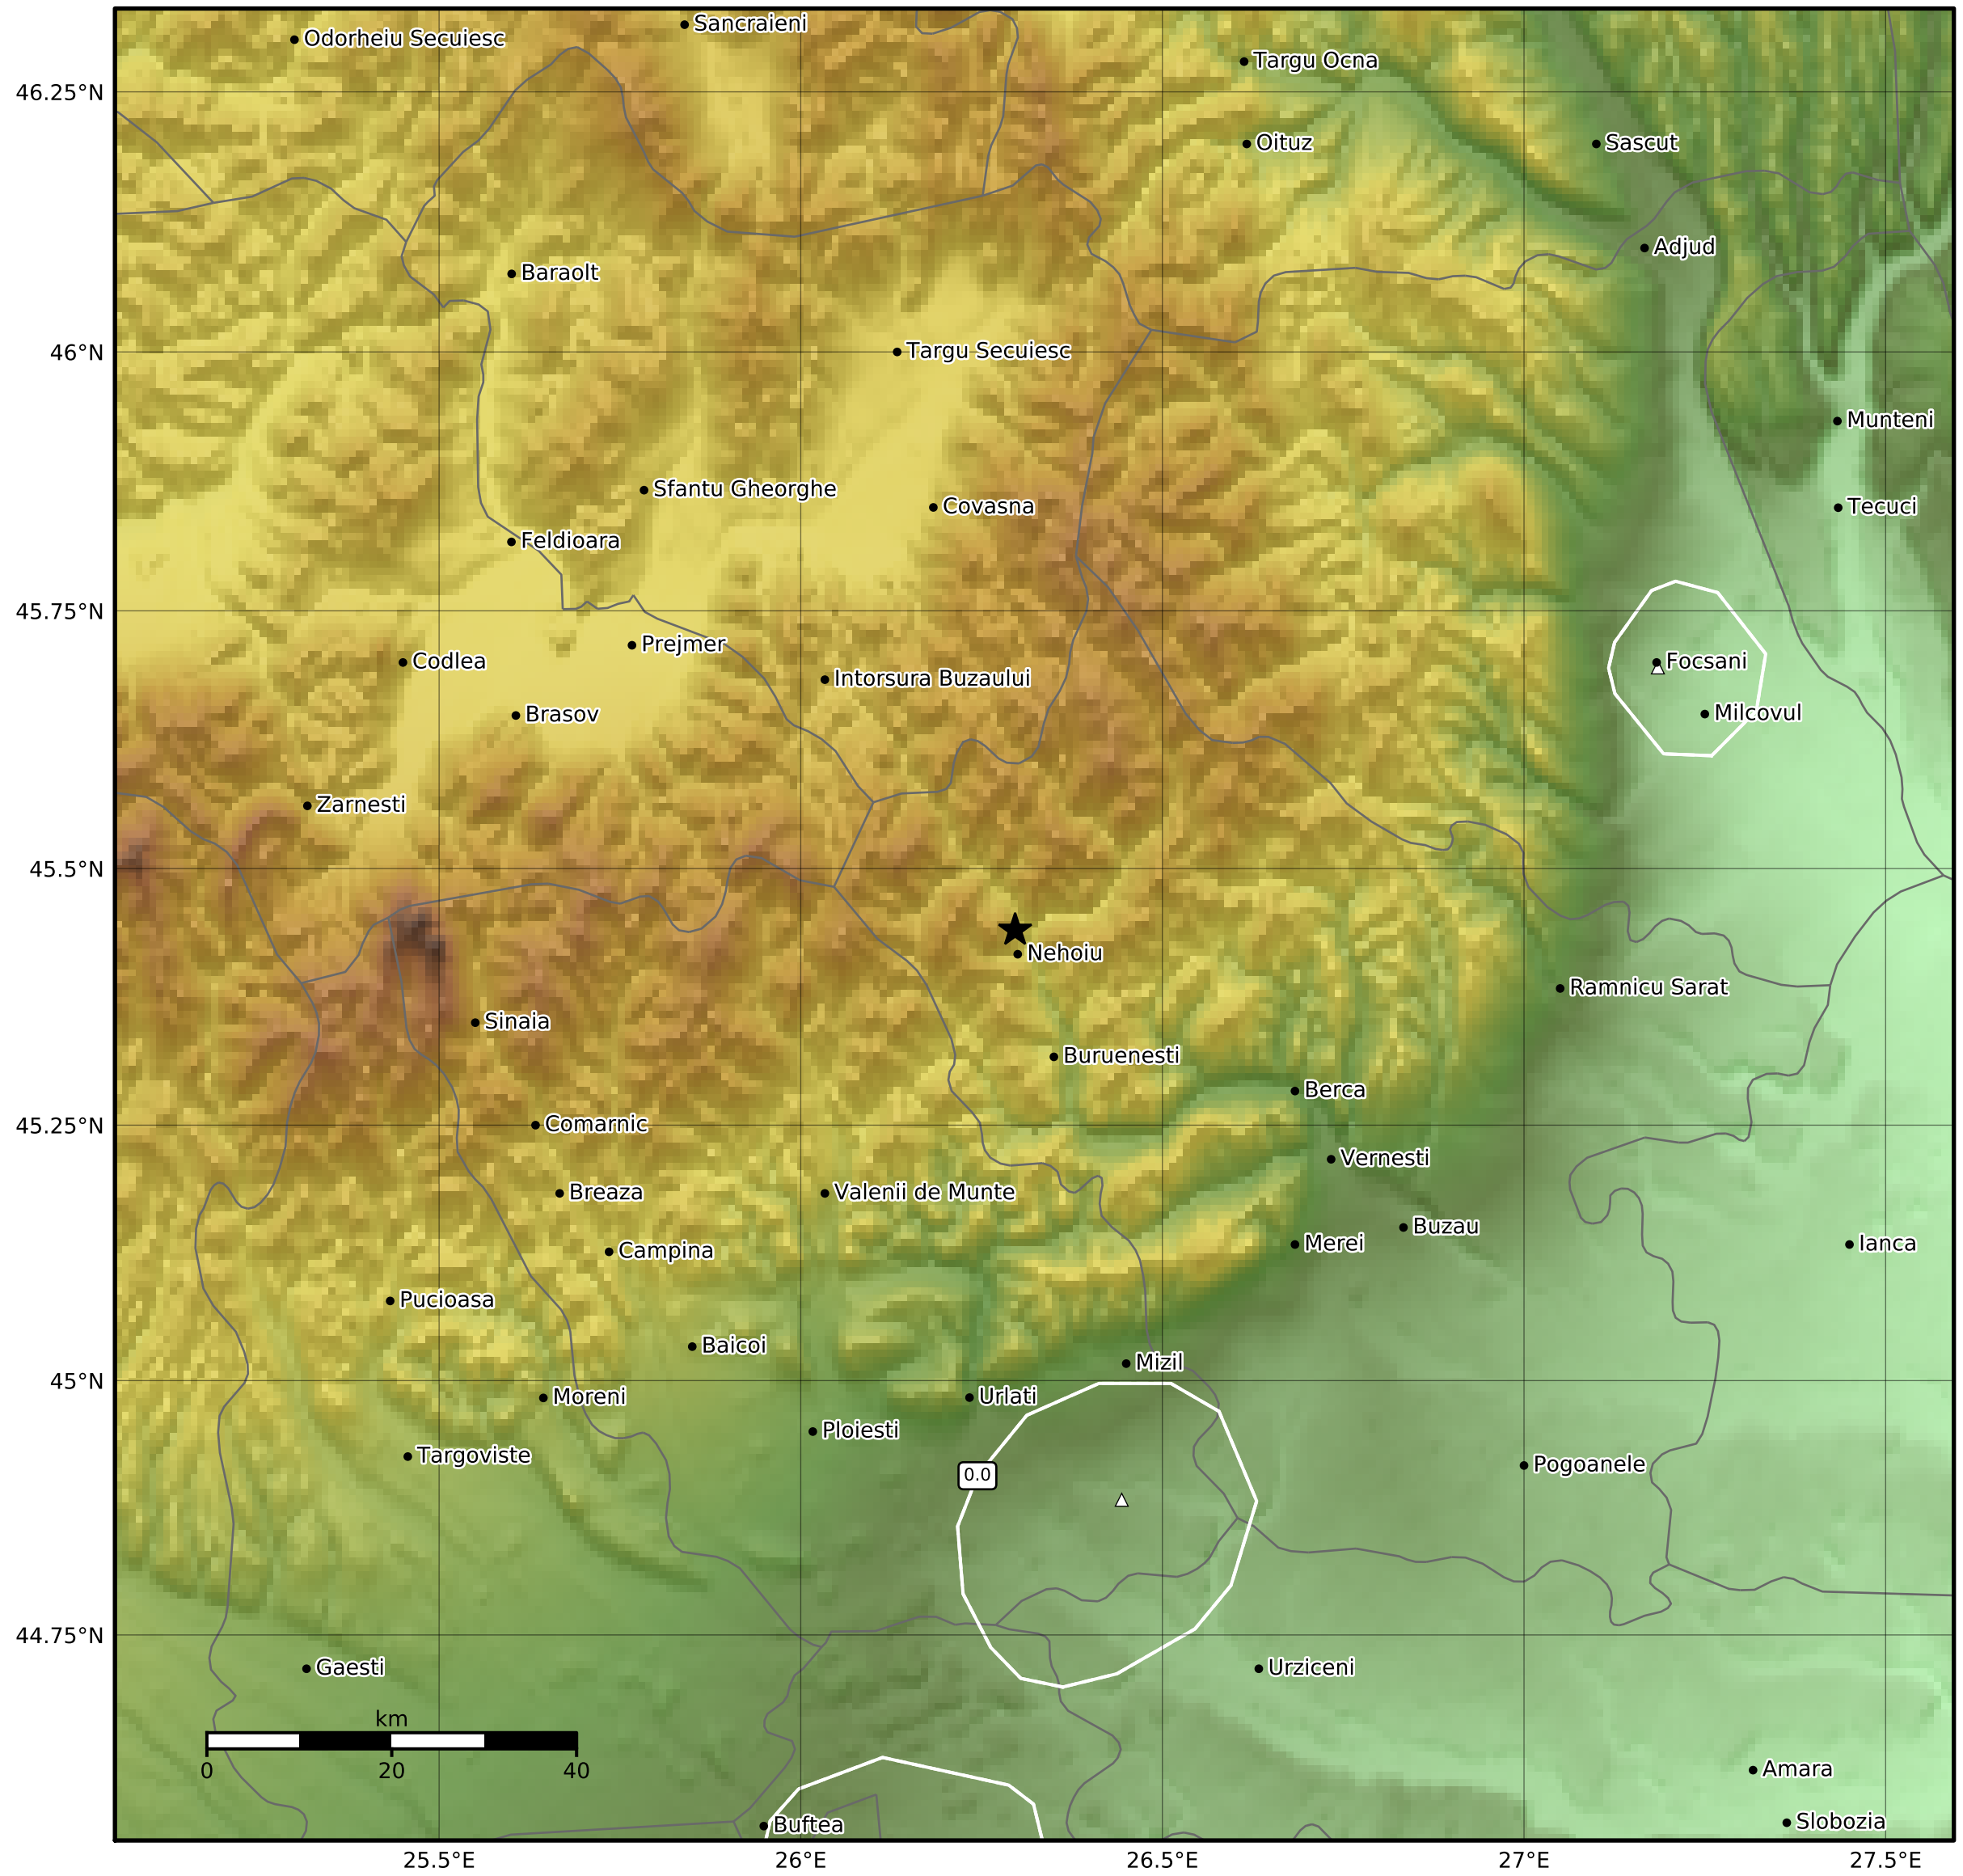

Peak Ground Velocity Map
 INFP ShakeMap: Zona seismică Vrancea - Buzau
 Jun 07, 2022 15:40:21 UTC M3.6 N45.44 E26.30 Depth: 118.0km
 ID:2022060715402172

PGV (cm/s)	0.1	0.3	0.5	0.7	1	3	5	7	10	30	50	70
------------	-----	-----	-----	-----	---	---	---	---	----	----	----	----

Scale based on Worden et al. (2012)

Version 1: Processed 2022-06-14T13:03:10Z

△ Seismic Instrument ○ Macroseismic Observation ★ Epicenter