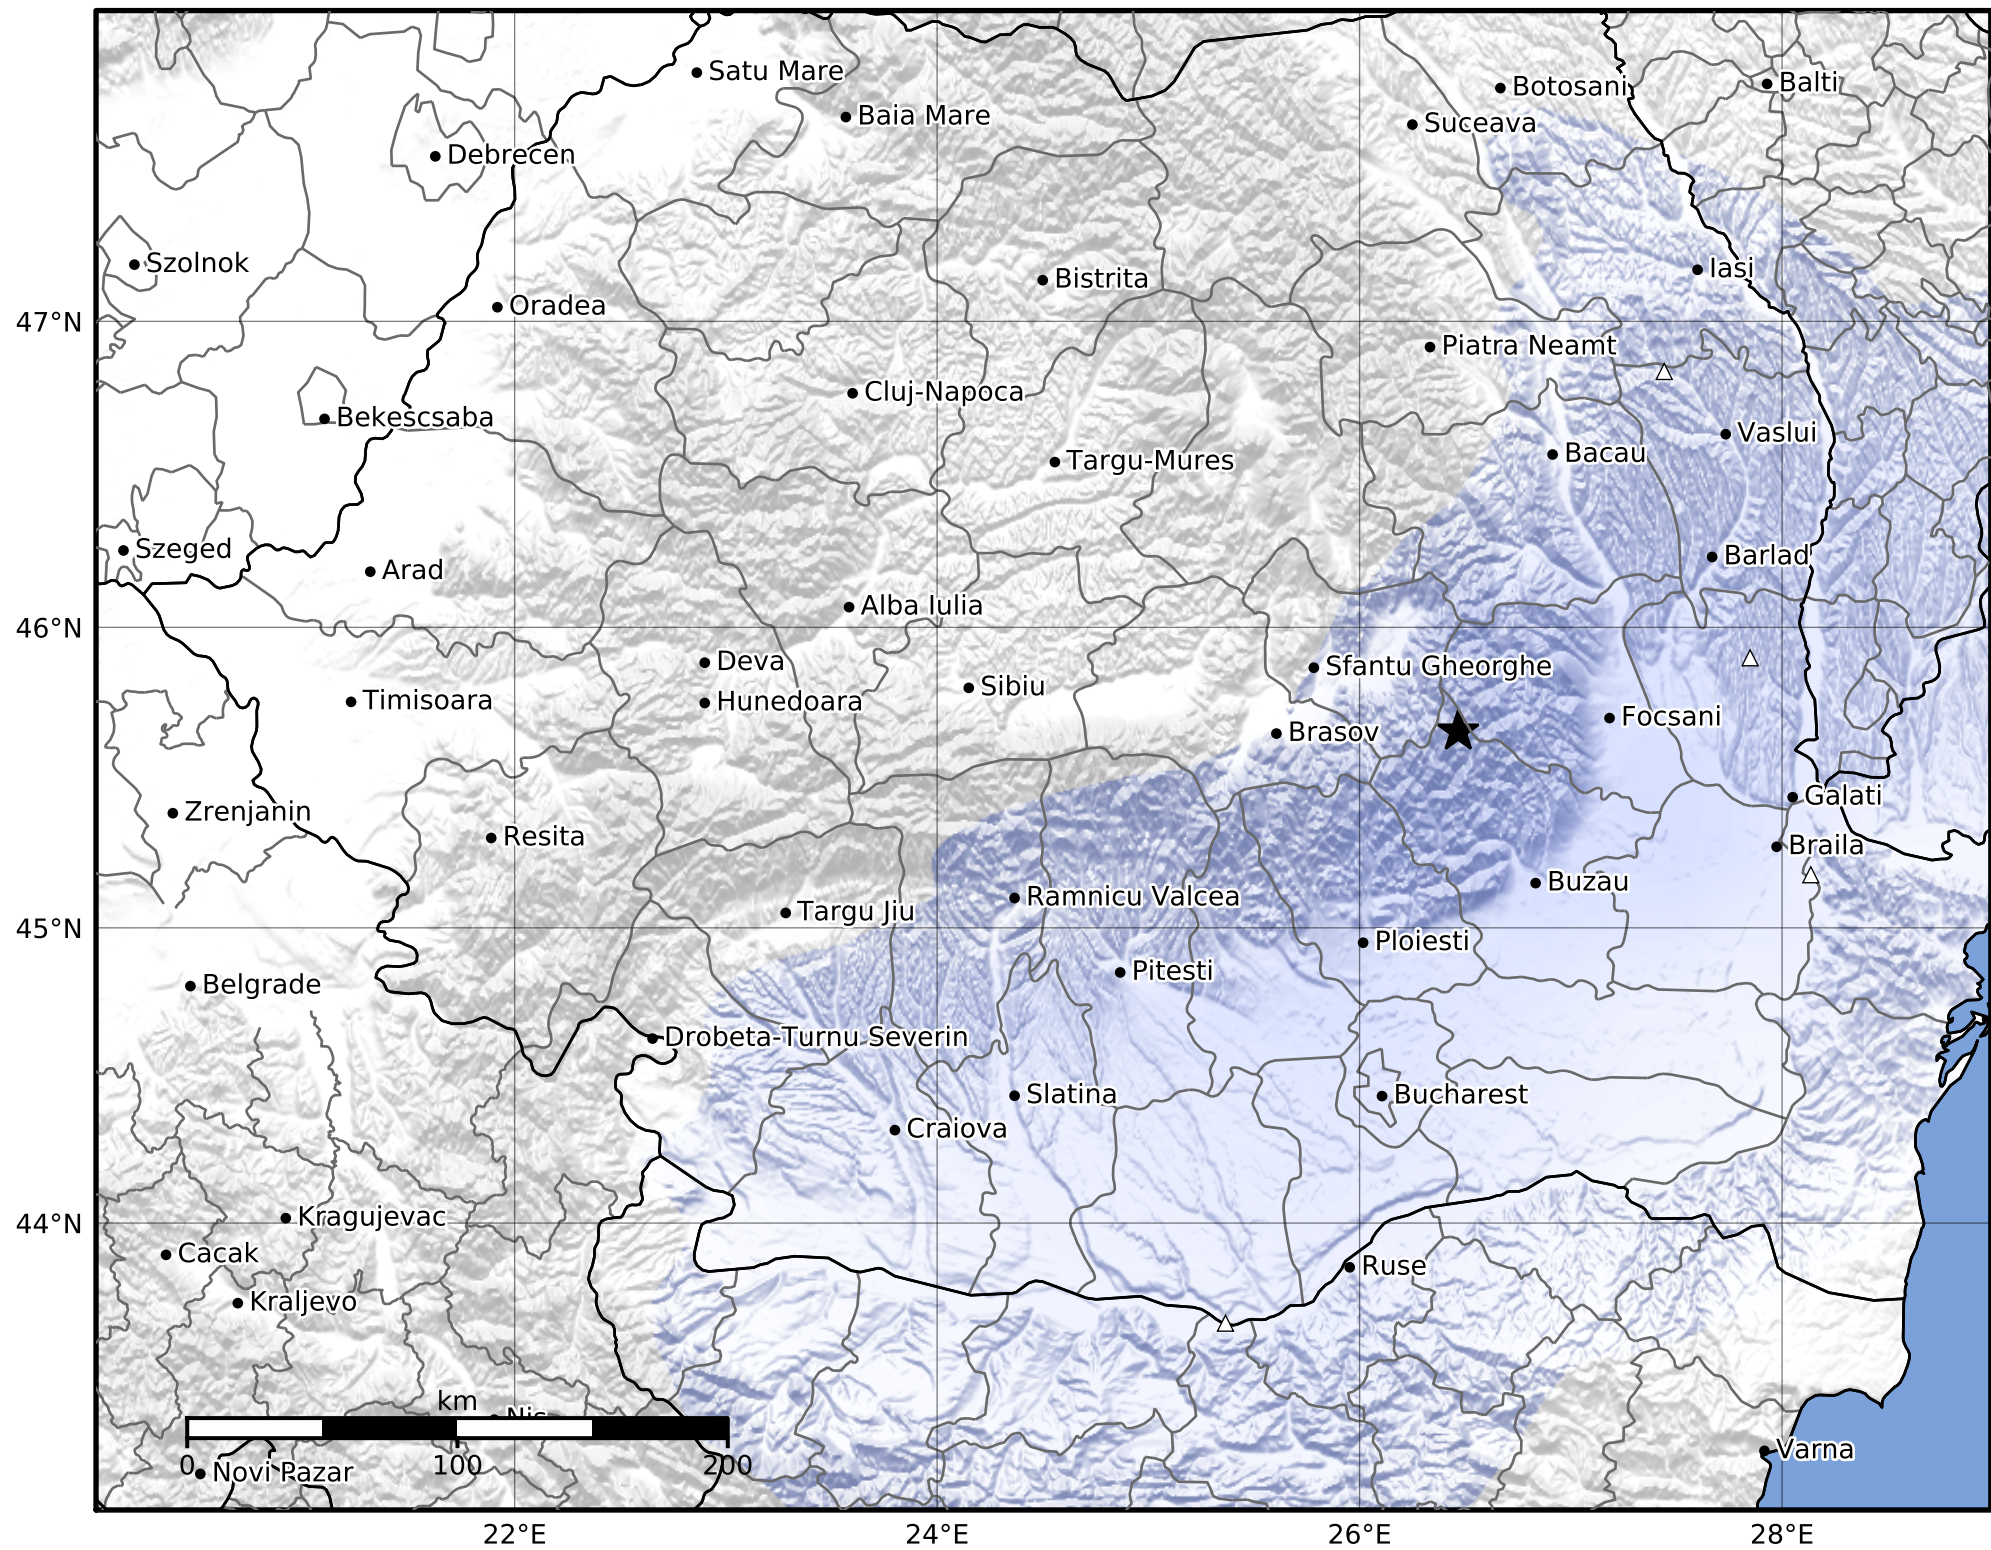

Macroseismic Intensity Map
 INFP ShakeMap: Zona seismică Vrancea - Buzău
 Jun 19, 2022 20:54:45 UTC M3.1 N45.66 E26.47 Depth: 140.0km
 ID:2022061920544544

SHAKING	Not felt	Weak	Light	Moderate	Strong	Very strong	Severe	Violent	Extreme
DAMAGE	None	None	None	Very light	Light	Moderate	Moderate/heavy	Heavy	Very heavy
PGA(%g)	<0.05	0.3	2.76	6.2	11.5	21.5	40.1	74.7	>139
PGV(cm/s)	<0.02	0.13	1.41	4.65	9.64	20	41.4	85.8	>178
INTENSITY	I	II-III	IV	V	VI	VII	VIII	IX	X+

Scale based on Worden et al. (2012)

Version 2: Processed 2022-09-29T07:12:20Z

△ Seismic Instrument ○ Macroseismic Observation ★ Epicenter