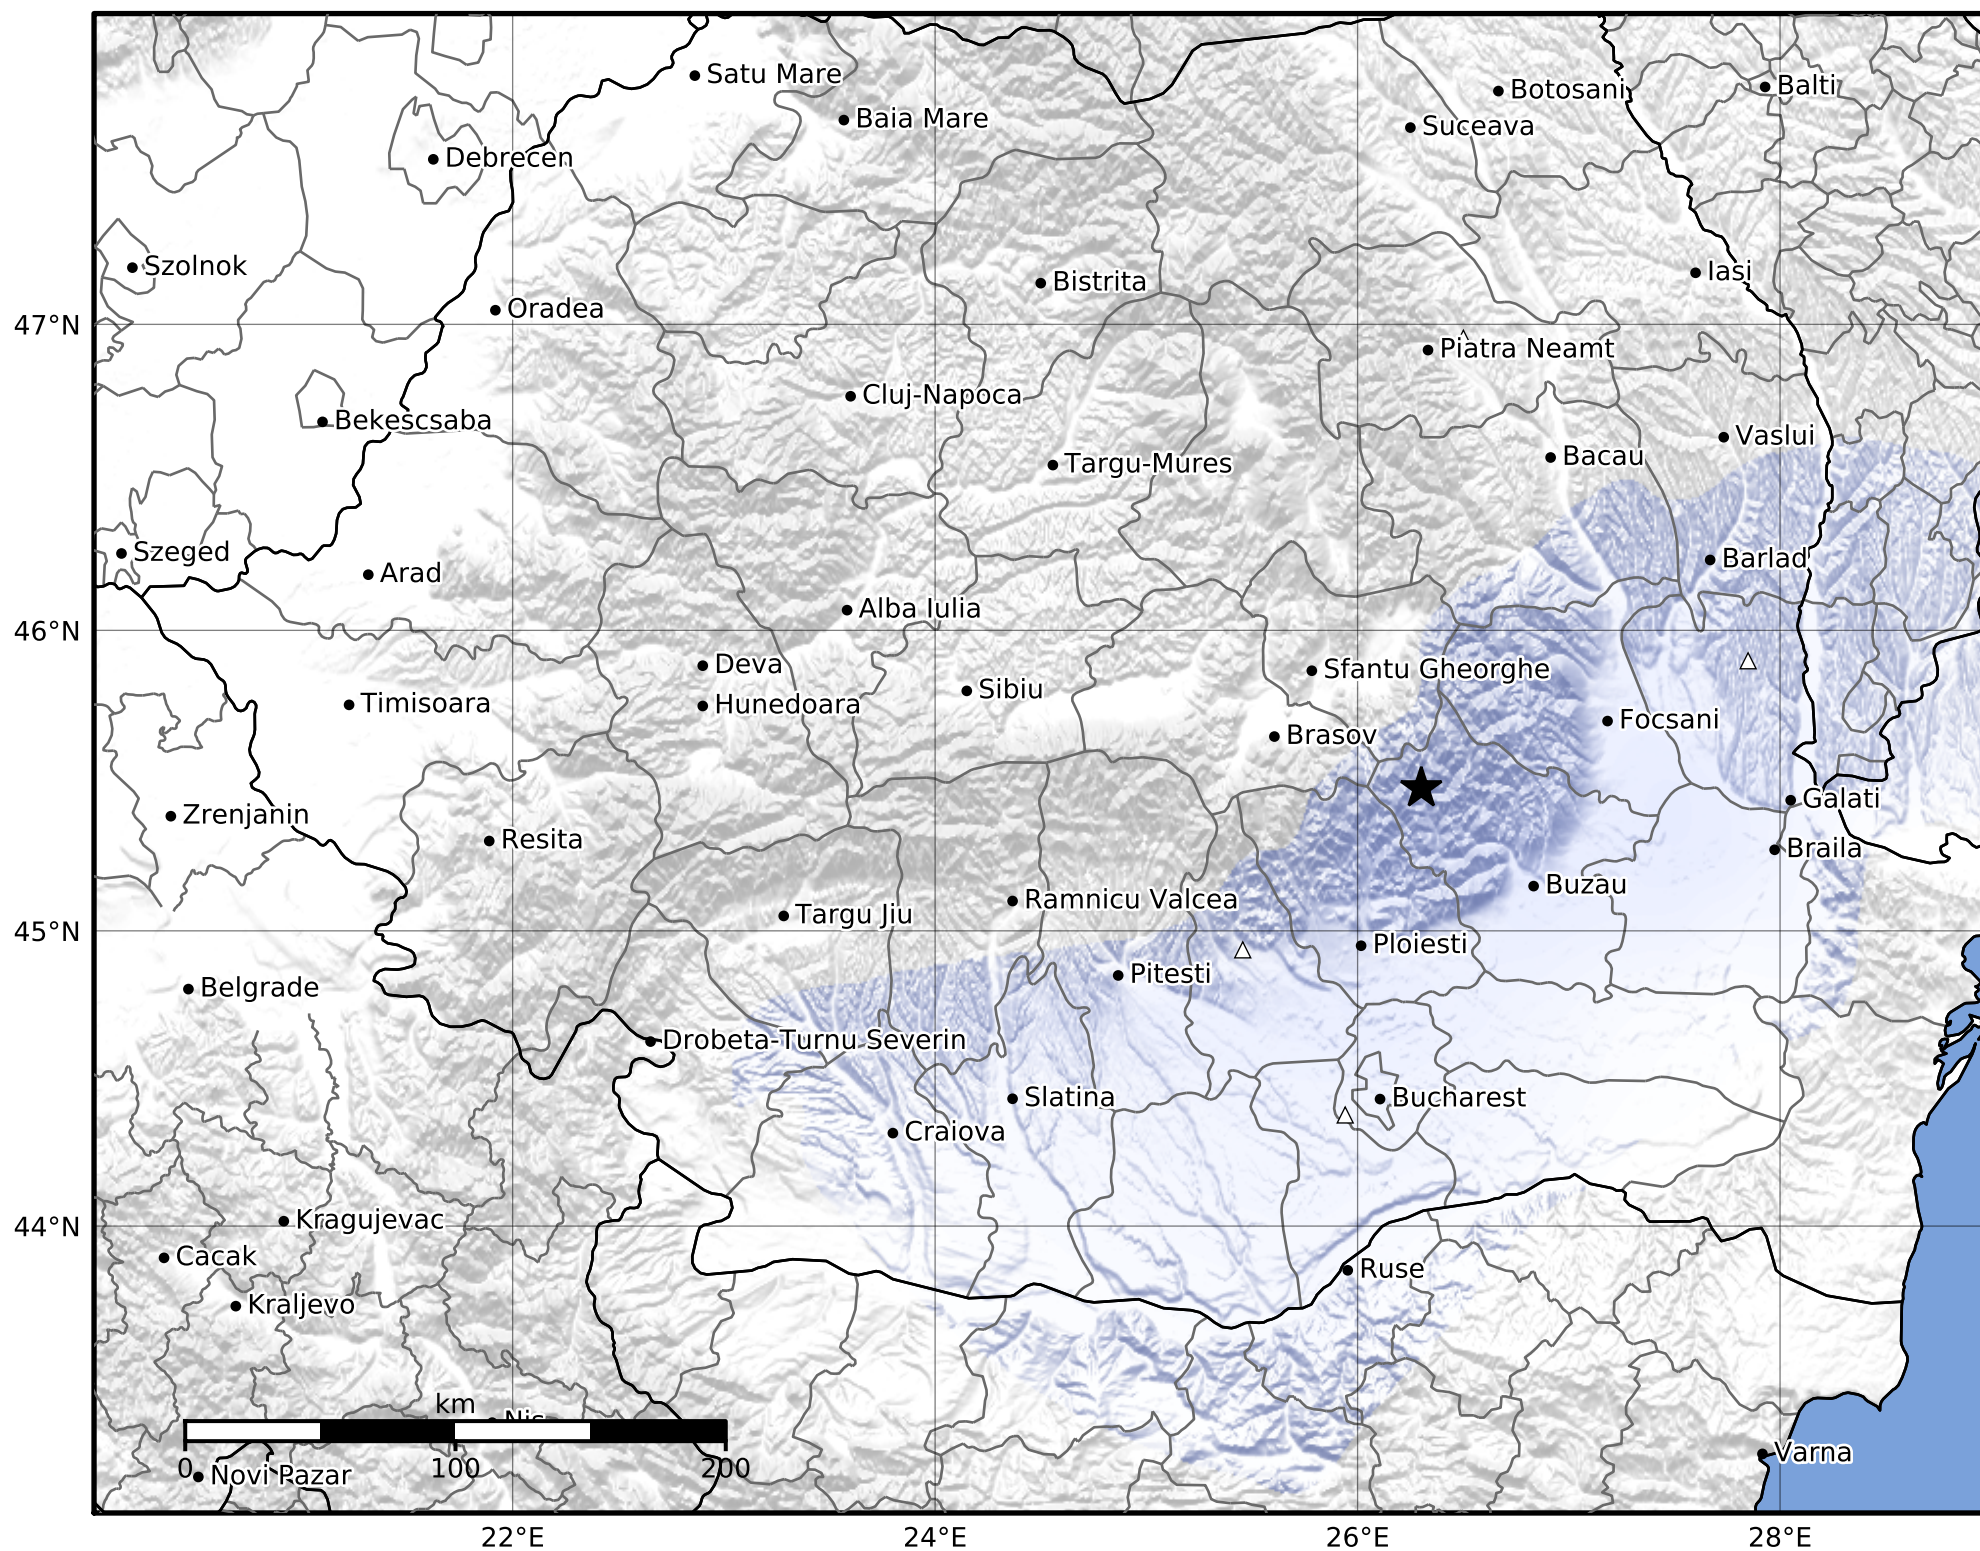

Macroseismic Intensity Map
 INFP ShakeMap: Zona seismică Vrancea - Buzău
 Jun 30, 2022 03:09:17 UTC M2.8 N45.48 E26.30 Depth: 140.0km
 ID:2022063003091783

SHAKING	Not felt	Weak	Light	Moderate	Strong	Very strong	Severe	Violent	Extreme
DAMAGE	None	None	None	Very light	Light	Moderate	Moderate/heavy	Heavy	Very heavy
PGA(%g)	<0.05	0.3	2.76	6.2	11.5	21.5	40.1	74.7	>139
PGV(cm/s)	<0.02	0.13	1.41	4.65	9.64	20	41.4	85.8	>178
INTENSITY	I	II-III	IV	V	VI	VII	VIII	IX	X+

Scale based on Worden et al. (2012)

Version 2: Processed 2022-09-29T07:04:58Z

△ Seismic Instrument

○ Macroseismic Observation

★ Epicenter