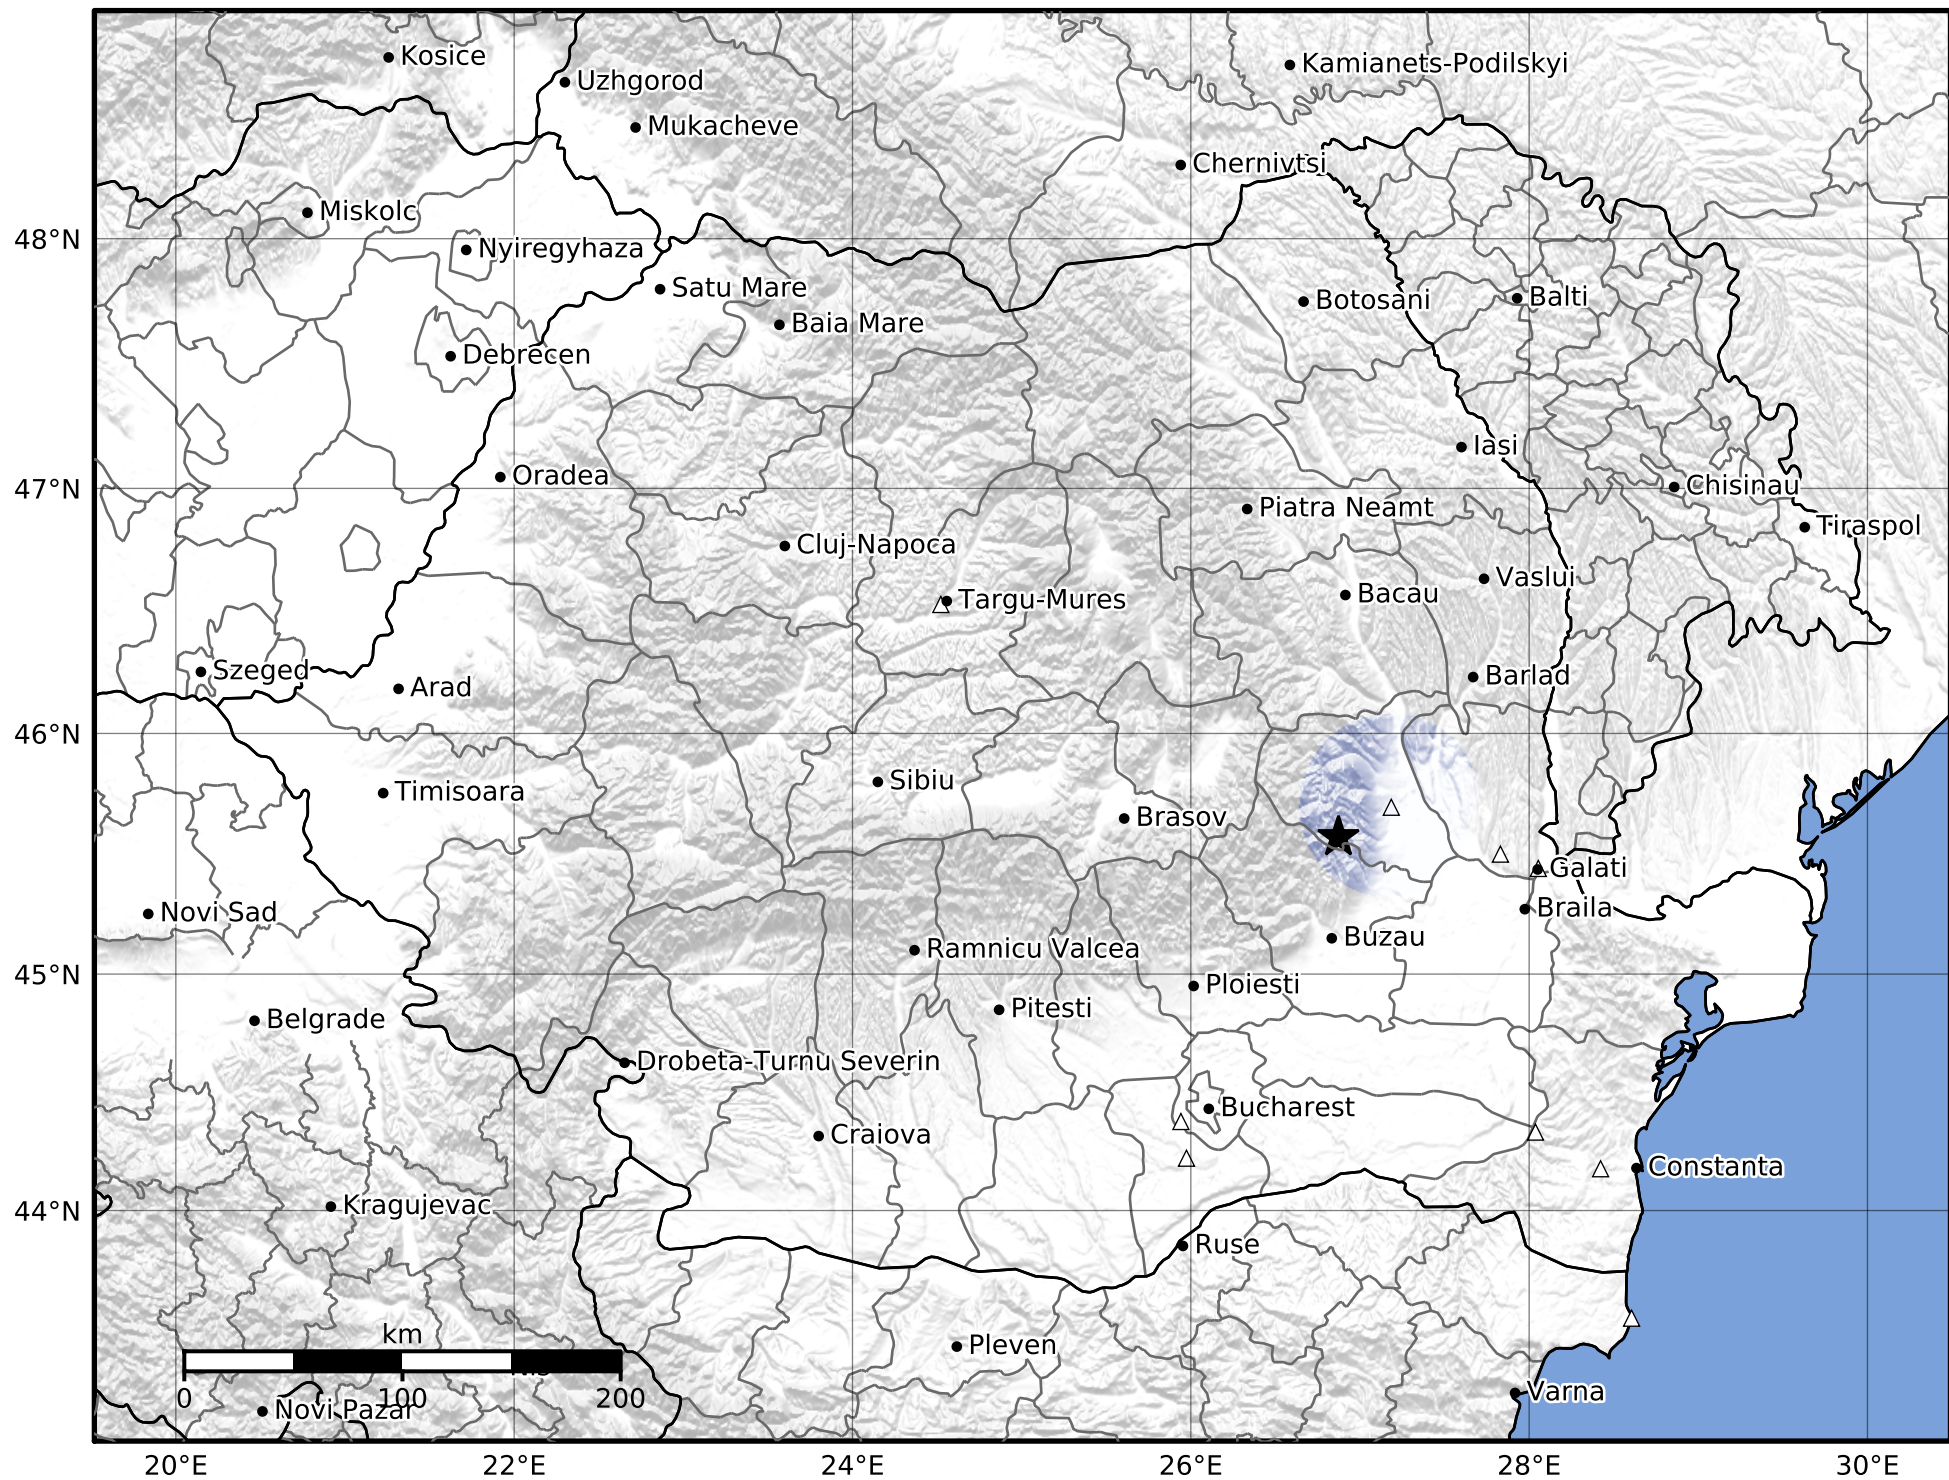

Macroseismic Intensity Map
 INFP ShakeMap: Zona seismică Vrancea - Vrancea
 Jul 01, 2022 17:11:15 UTC M2.6 N45.57 E26.87 Depth: 15.0km
 ID:2022070117111598

SHAKING	Not felt	Weak	Light	Moderate	Strong	Very strong	Severe	Violent	Extreme
DAMAGE	None	None	None	Very light	Light	Moderate	Moderate/heavy	Heavy	Very heavy
PGA(%g)	<0.05	0.3	2.76	6.2	11.5	21.5	40.1	74.7	>139
PGV(cm/s)	<0.02	0.13	1.41	4.65	9.64	20	41.4	85.8	>178
INTENSITY	I	II-III	IV	V	VI	VII	VIII	IX	X+

Scale based on Worden et al. (2012)

Version 1: Processed 2022-09-29T09:41:07Z

△ Seismic Instrument

○ Macroseismic Observation

★ Epicenter