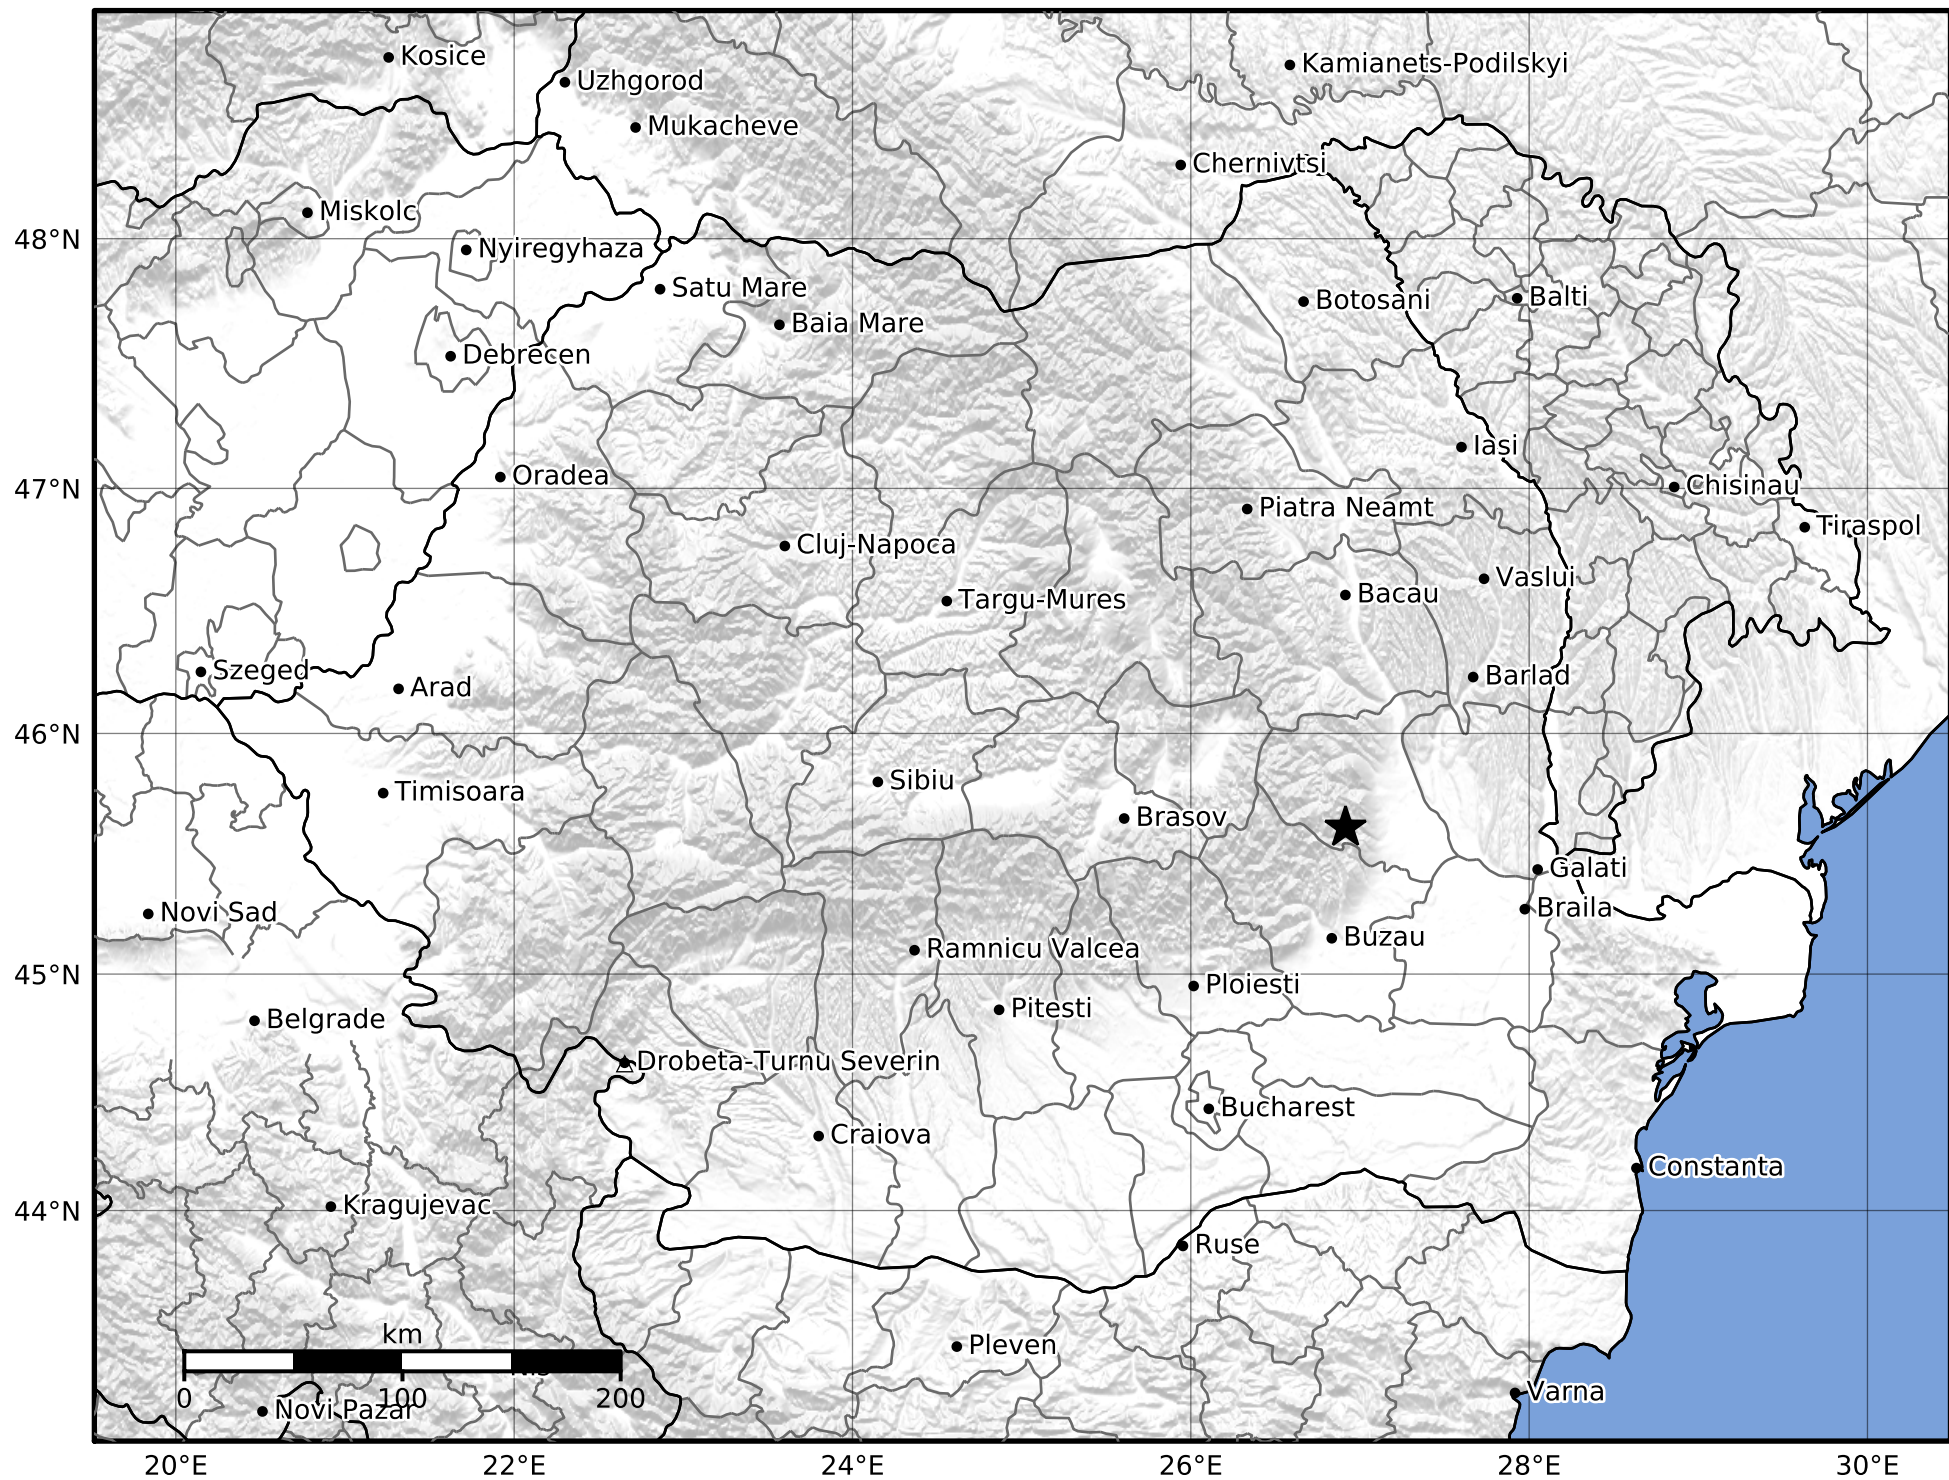

Macroseismic Intensity Map  
 INFP ShakeMap: Zona seismică Vrancea - Vrancea  
 Jul 01, 2022 17:15:50 UTC M2.4 N45.61 E26.91 Depth: 30.0km  
 ID:2022070117155070

SHAKING	Not felt	Weak	Light	Moderate	Strong	Very strong	Severe	Violent	Extreme
DAMAGE	None	None	None	Very light	Light	Moderate	Moderate/heavy	Heavy	Very heavy
PGA(%g)	<0.05	0.3	2.76	6.2	11.5	21.5	40.1	74.7	>139
PGV(cm/s)	<0.02	0.13	1.41	4.65	9.64	20	41.4	85.8	>178
INTENSITY	<b>I</b>	<b>II-III</b>	<b>IV</b>	<b>V</b>	<b>VI</b>	<b>VII</b>	<b>VIII</b>	<b>IX</b>	<b>X+</b>

Scale based on Worden et al. (2012)

Version 1: Processed 2022-09-29T07:00:26Z

△ Seismic Instrument      ○ Macroseismic Observation      ★ Epicenter