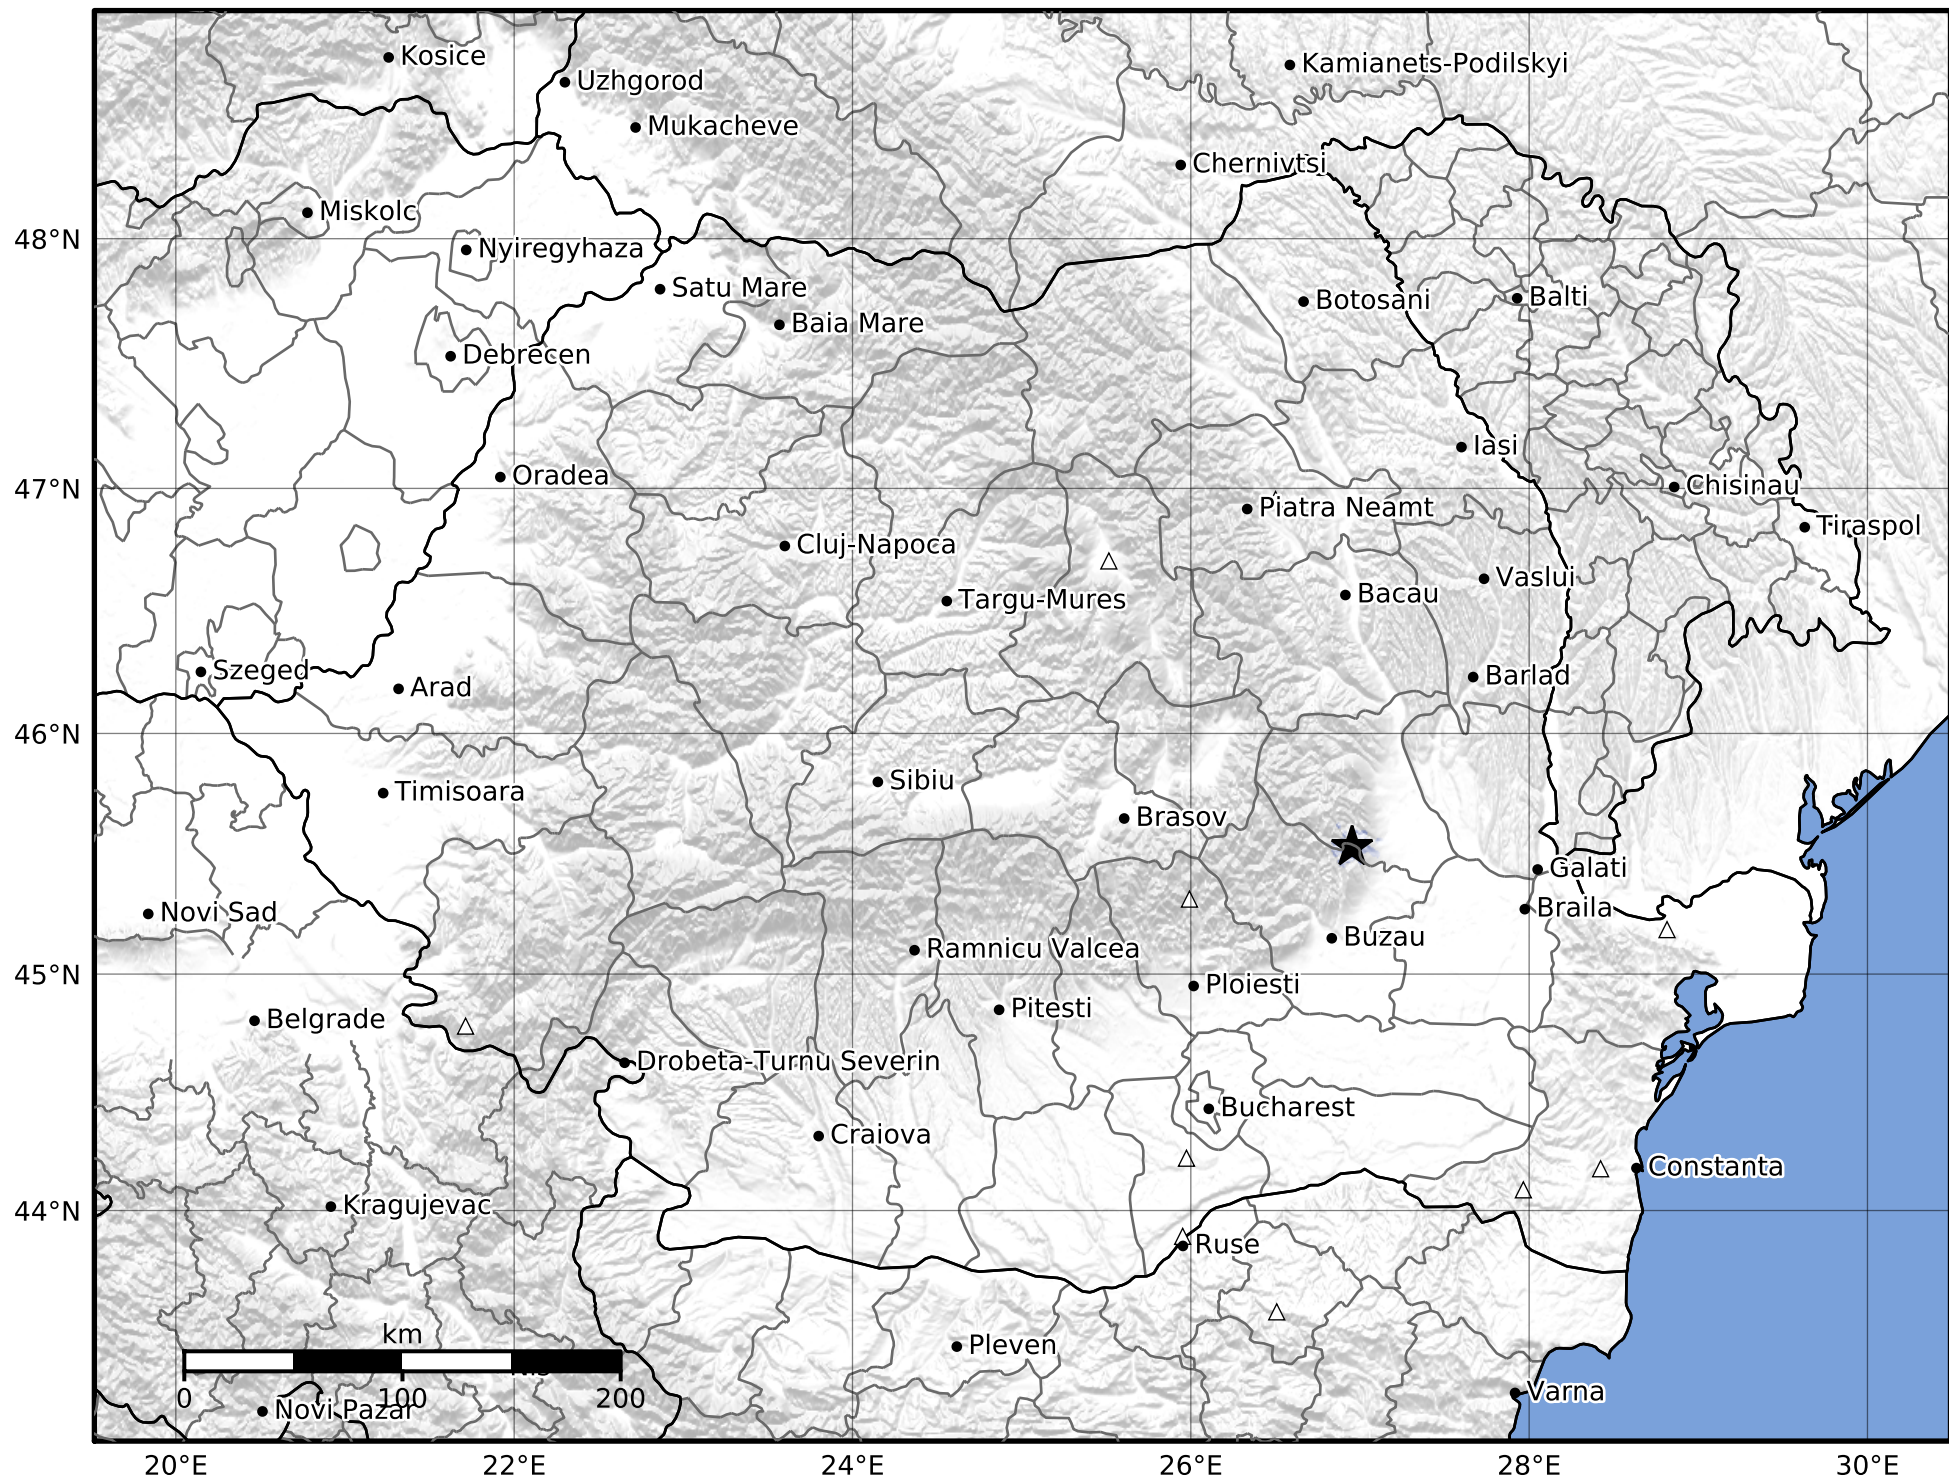

Macroseismic Intensity Map  
 INFP ShakeMap: Zona seismică Vrancea - Vrancea  
 Jul 01, 2022 17:16:40 UTC M2.8 N45.53 E26.95 Depth: 15.0km  
 ID:2022070117164009

SHAKING	Not felt	Weak	Light	Moderate	Strong	Very strong	Severe	Violent	Extreme
DAMAGE	None	None	None	Very light	Light	Moderate	Moderate/heavy	Heavy	Very heavy
PGA(%g)	<0.05	0.3	2.76	6.2	11.5	21.5	40.1	74.7	>139
PGV(cm/s)	<0.02	0.13	1.41	4.65	9.64	20	41.4	85.8	>178
INTENSITY	<b>I</b>	<b>II-III</b>	<b>IV</b>	<b>V</b>	<b>VI</b>	<b>VII</b>	<b>VIII</b>	<b>IX</b>	<b>X+</b>

Scale based on Worden et al. (2012)

Version 1: Processed 2022-09-29T09:35:33Z

△ Seismic Instrument

○ Macroseismic Observation

★ Epicenter