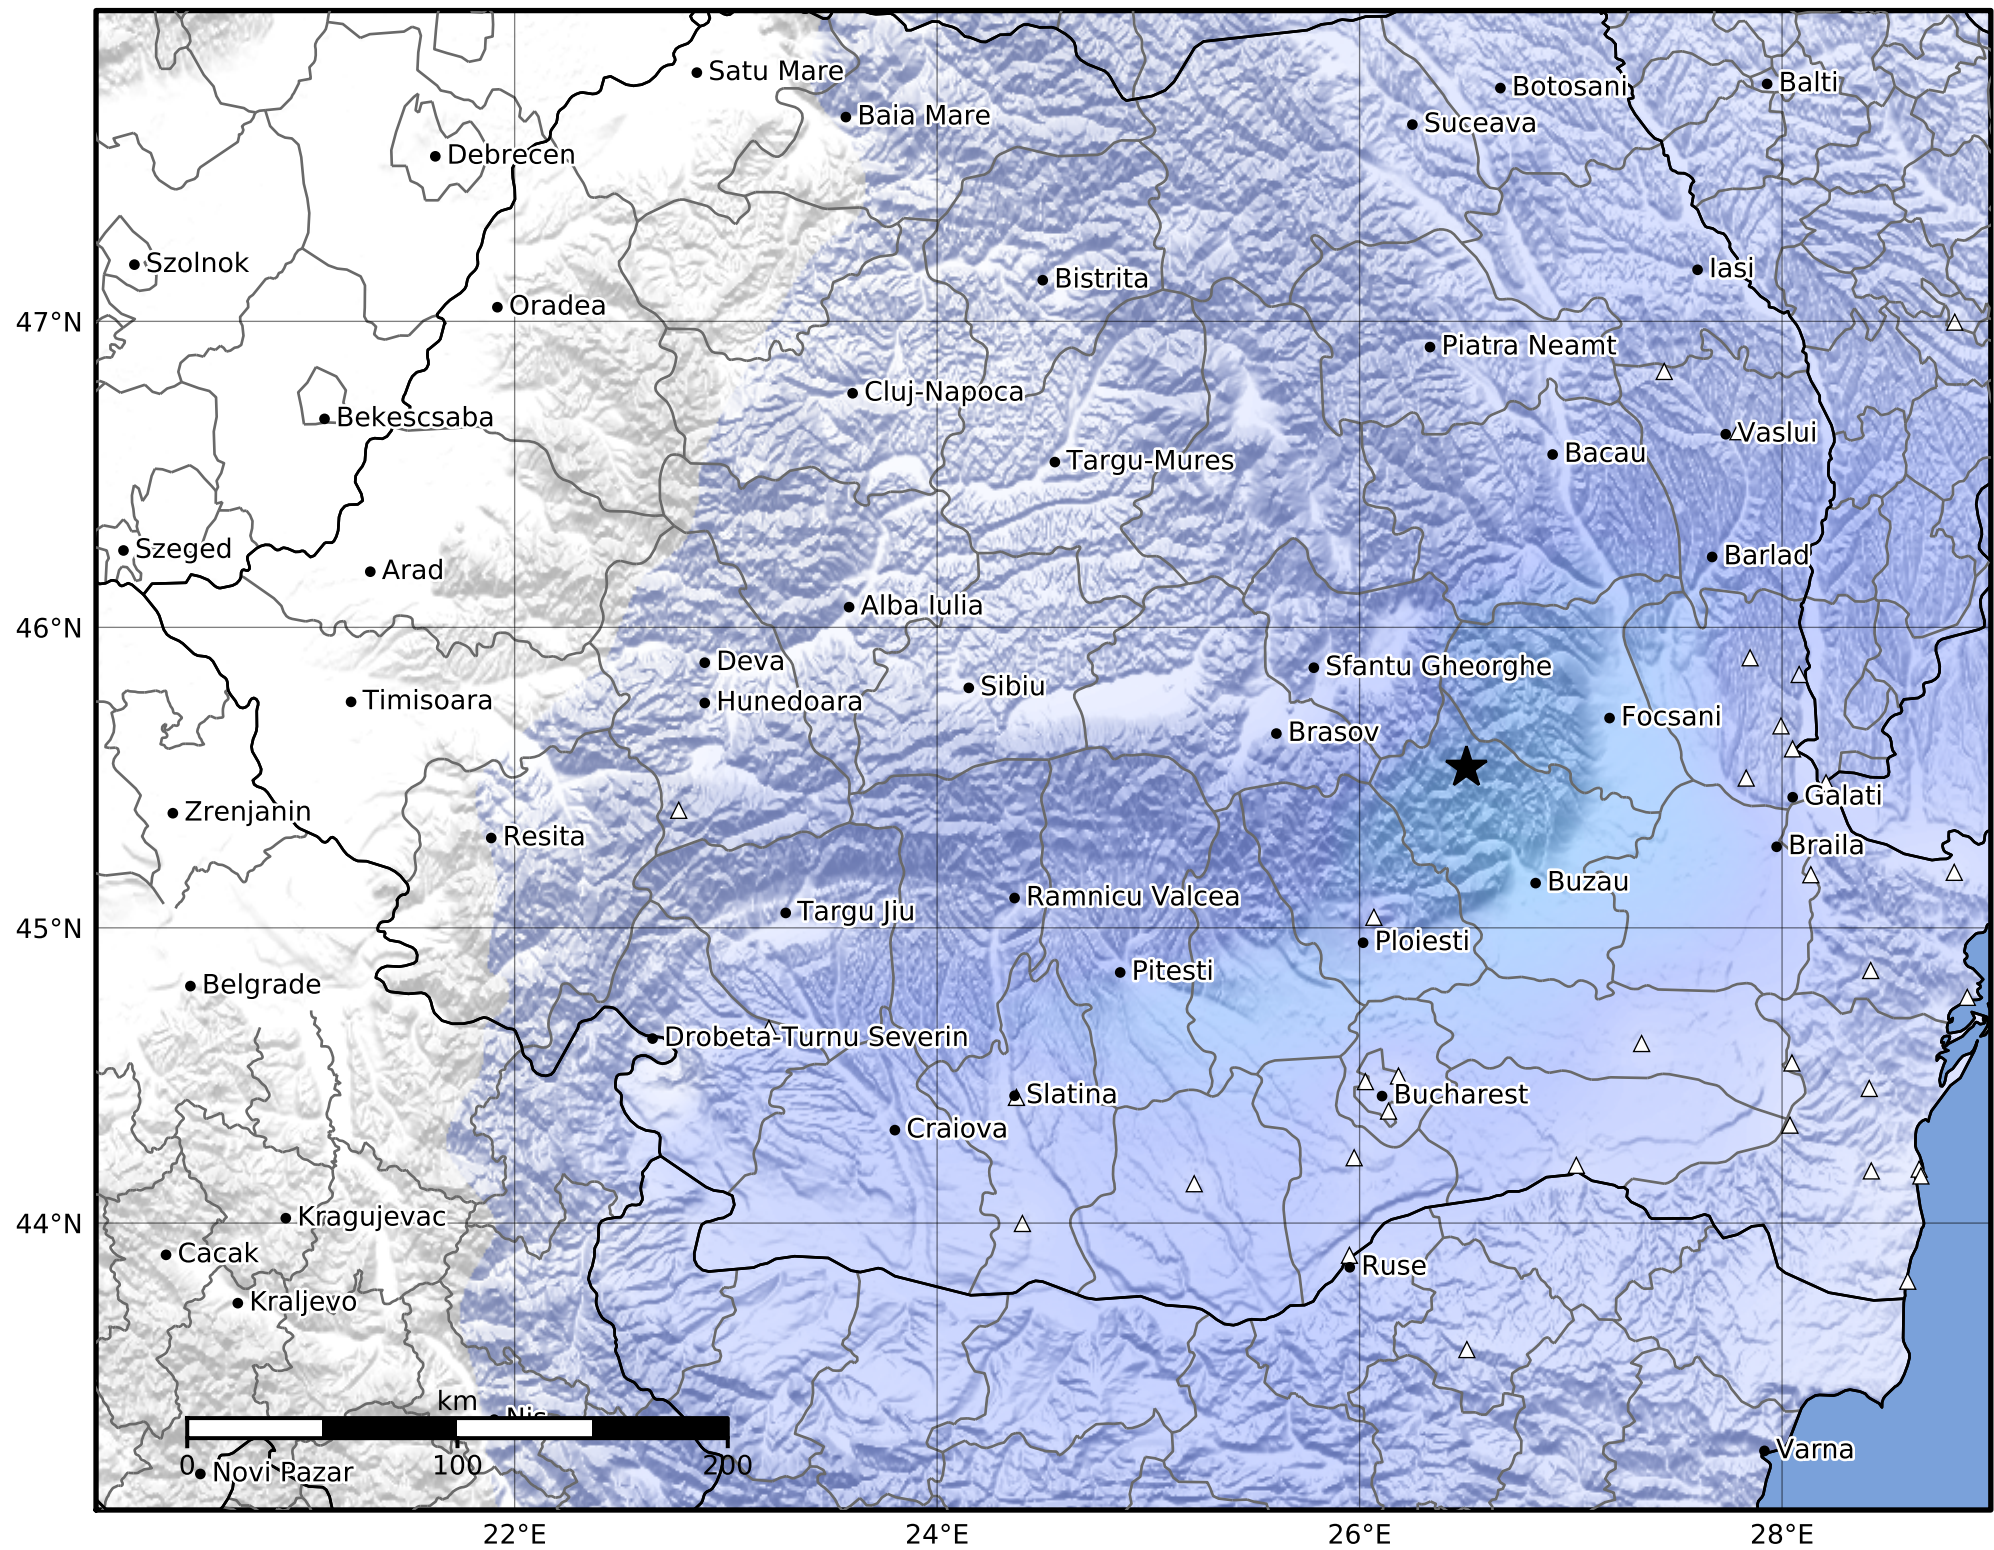

Macroseismic Intensity Map  
 INFP ShakeMap: Zona seismică Vrancea - Buzău  
 Jul 04, 2022 10:56:45 UTC M4.0 N45.54 E26.51 Depth: 140.0km  
 ID:2022070410564552

SHAKING	Not felt	Weak	Light	Moderate	Strong	Very strong	Severe	Violent	Extreme
DAMAGE	None	None	None	Very light	Light	Moderate	Moderate/heavy	Heavy	Very heavy
PGA(%g)	<0.05	0.3	2.76	6.2	11.5	21.5	40.1	74.7	>139
PGV(cm/s)	<0.02	0.13	1.41	4.65	9.64	20	41.4	85.8	>178
INTENSITY	<b>I</b>	<b>II-III</b>	<b>IV</b>	<b>V</b>	<b>VI</b>	<b>VII</b>	<b>VIII</b>	<b>IX</b>	<b>X+</b>

Scale based on Worden et al. (2012)

Version 1: Processed 2022-09-29T06:21:58Z

△ Seismic Instrument      ○ Macroseismic Observation      ★ Epicenter