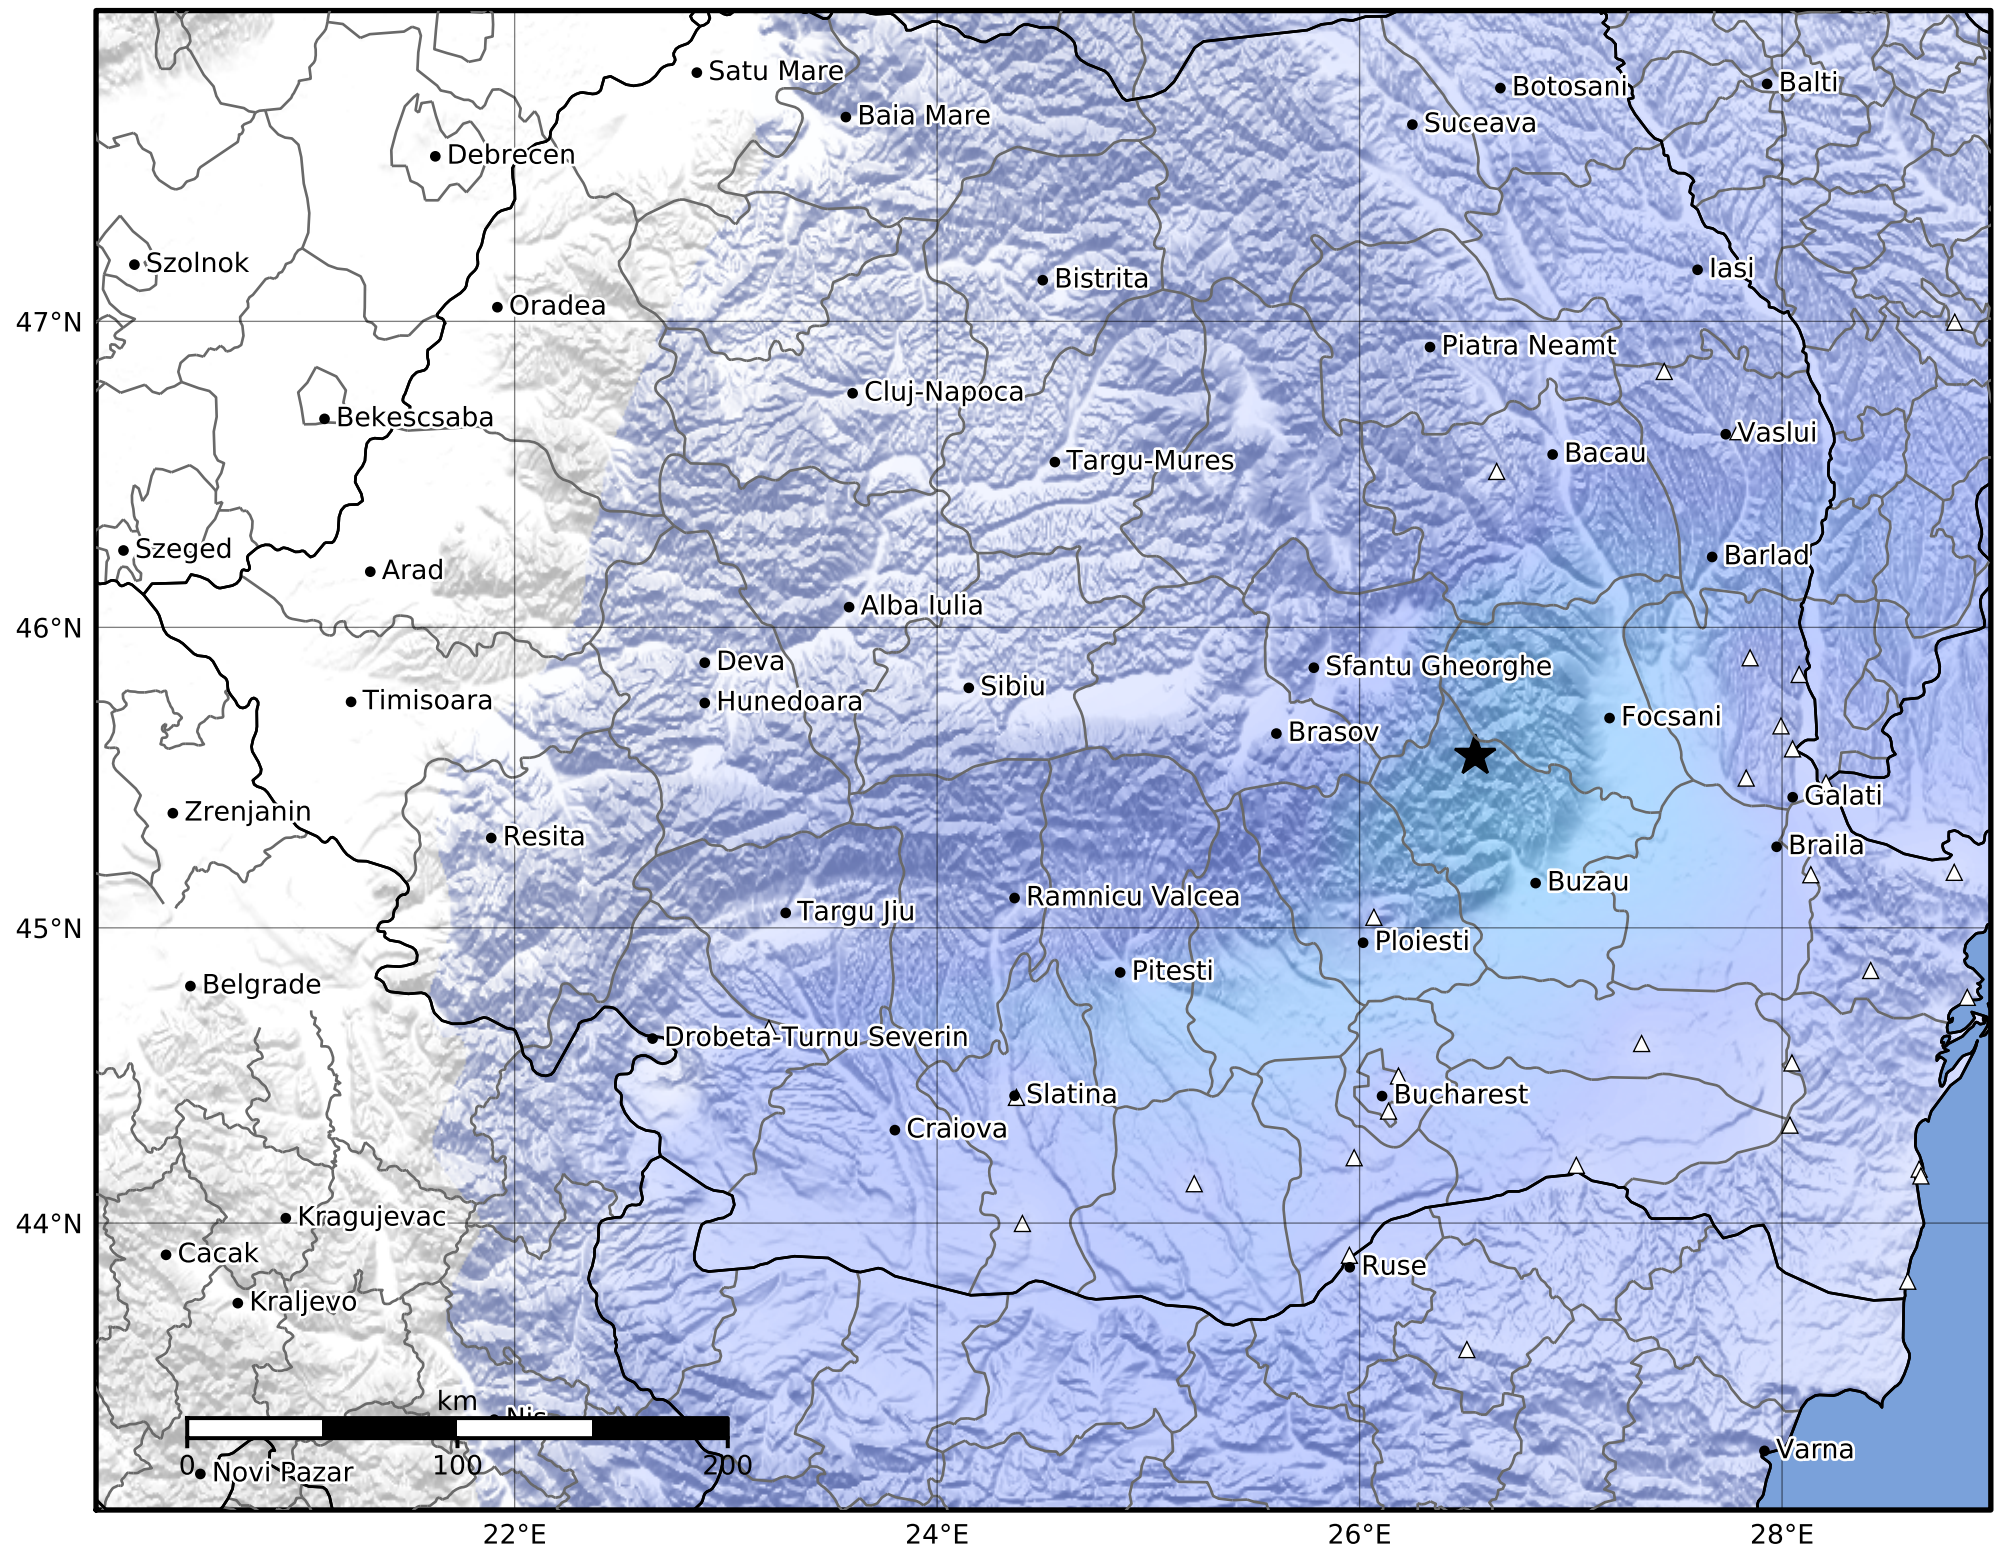

Macroseismic Intensity Map
 INFP ShakeMap: Zona seismică Vrancea - Buzau
 Jul 04, 2022 10:56:46 UTC M4.1 N45.58 E26.55 Depth: 130.0km
 ID:2022070410564651

SHAKING	Not felt	Weak	Light	Moderate	Strong	Very strong	Severe	Violent	Extreme
DAMAGE	None	None	None	Very light	Light	Moderate	Moderate/heavy	Heavy	Very heavy
PGA(%g)	<0.05	0.3	2.76	6.2	11.5	21.5	40.1	74.7	>139
PGV(cm/s)	<0.02	0.13	1.41	4.65	9.64	20	41.4	85.8	>178
INTENSITY	I	II-III	IV	V	VI	VII	VIII	IX	X+

Scale based on Worden et al. (2012)

Version 1: Processed 2022-09-29T06:12:30Z

△ Seismic Instrument ○ Macroseismic Observation ★ Epicenter