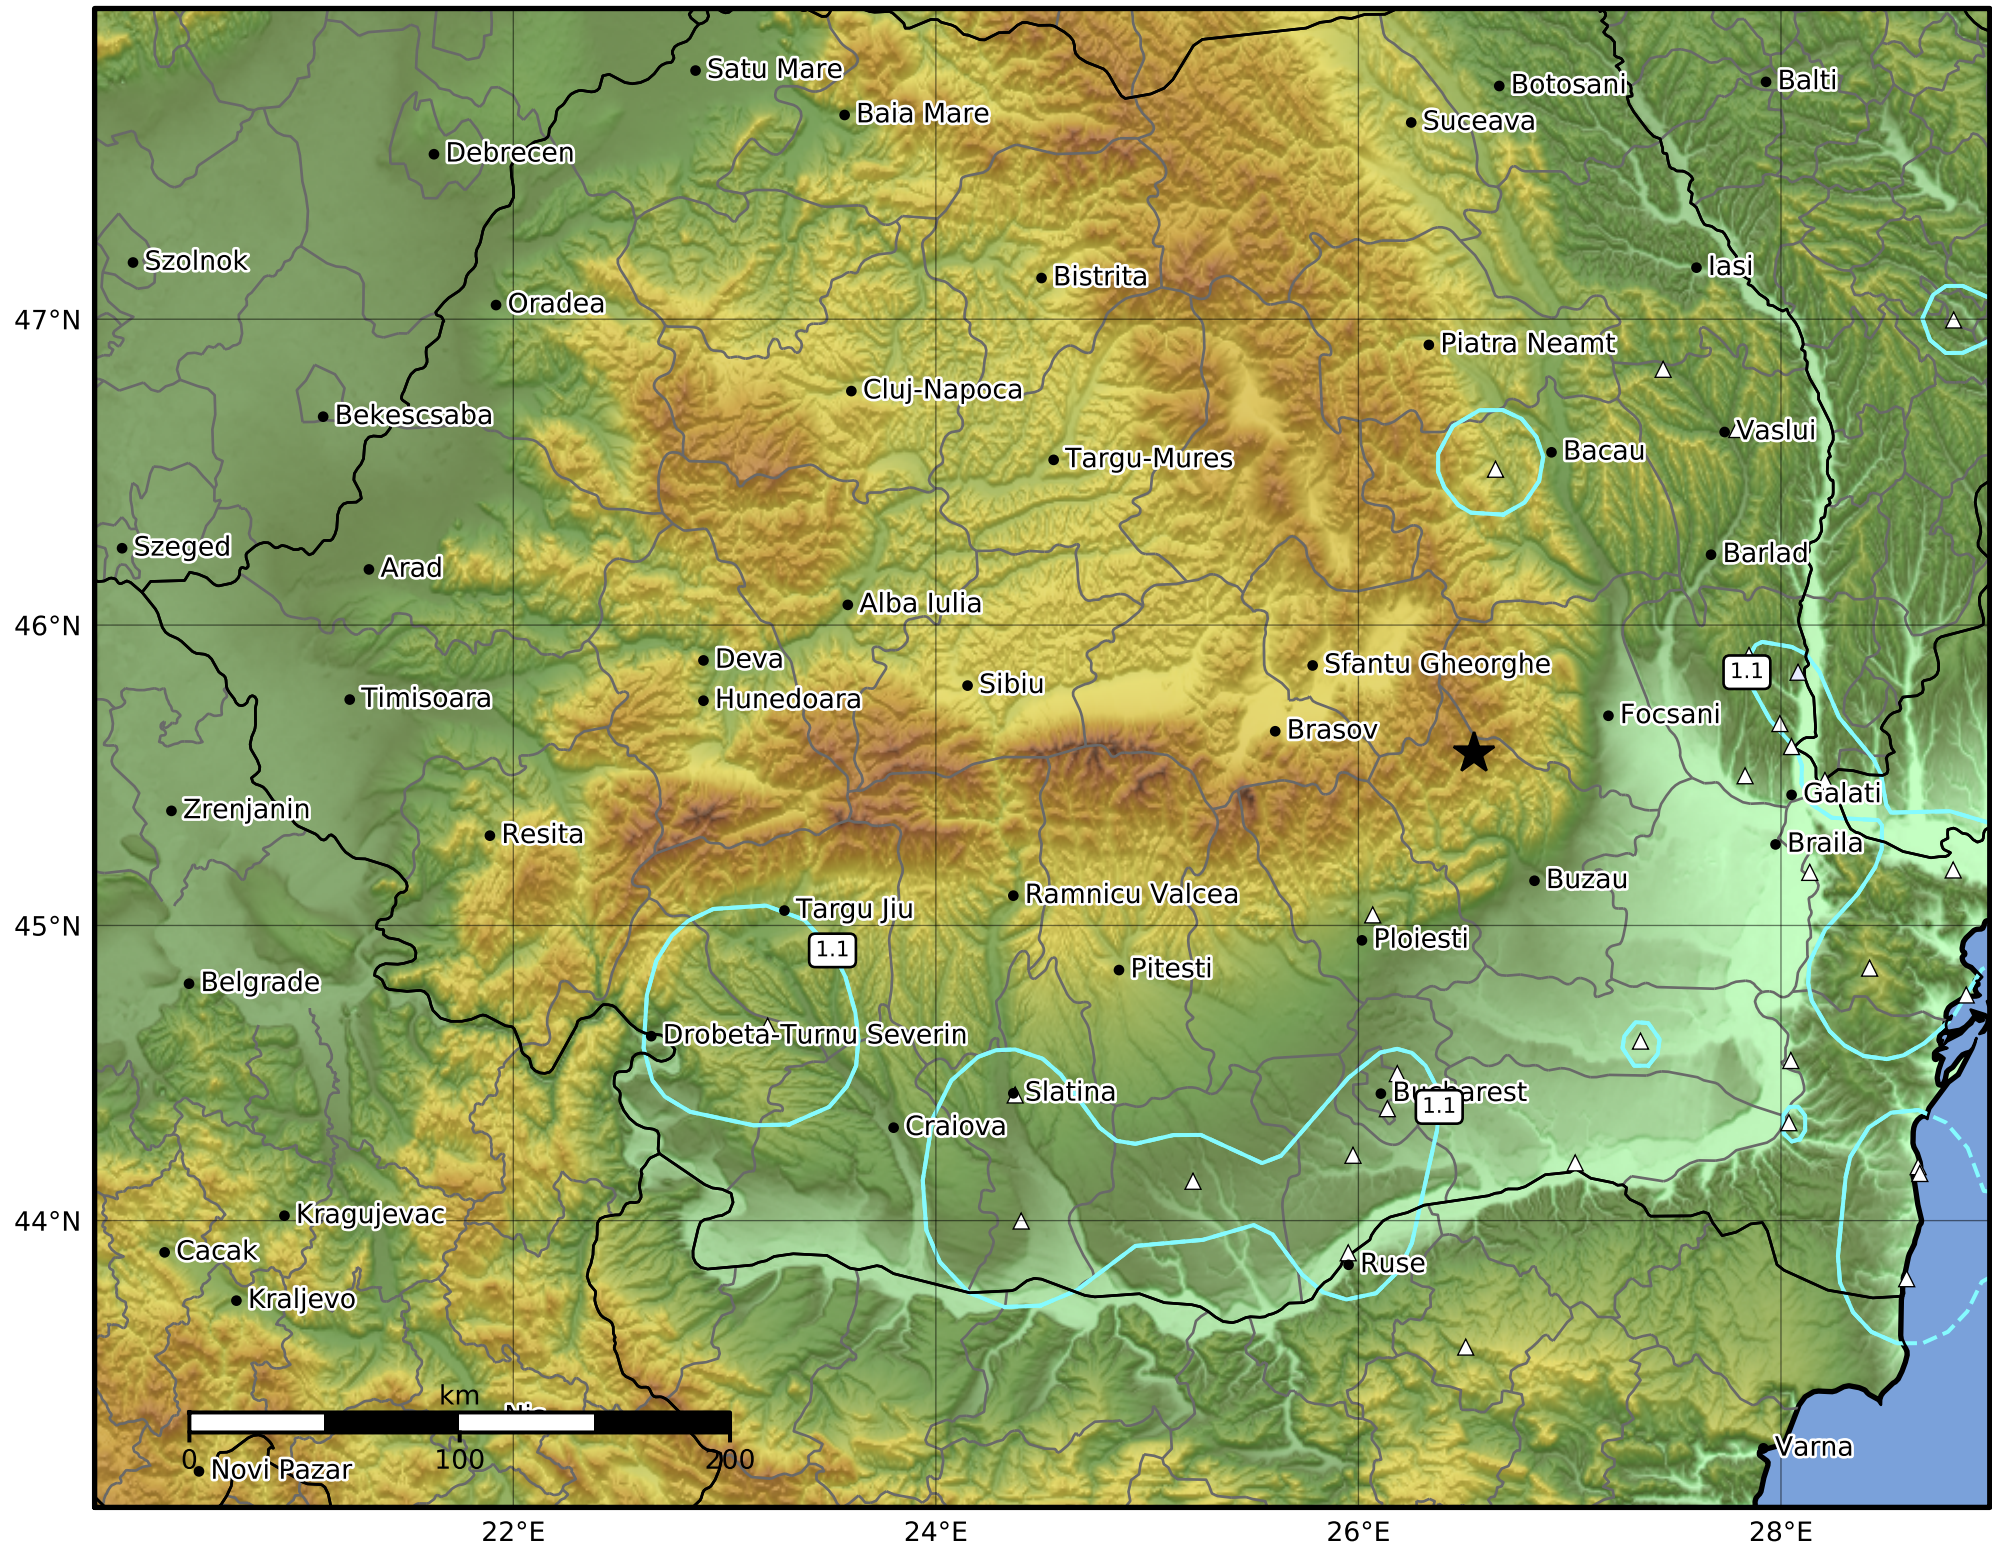

Peak Ground Velocity Map
 INFP ShakeMap: Zona seismica Vrancea - Buzau
 Jul 04, 2022 10:56:46 UTC M4.1 N45.58 E26.55 Depth: 130.0km
 ID:2022070410564651

PGV (cm/s)	0.1	0.3	0.5	0.7	1	3	5	7	10	30	50	70
------------	-----	-----	-----	-----	---	---	---	---	----	----	----	----

Scale based on Worden et al. (2012)

Version 1: Processed 2022-09-29T06:12:30Z

△ Seismic Instrument ○ Macroseismic Observation ★ Epicenter