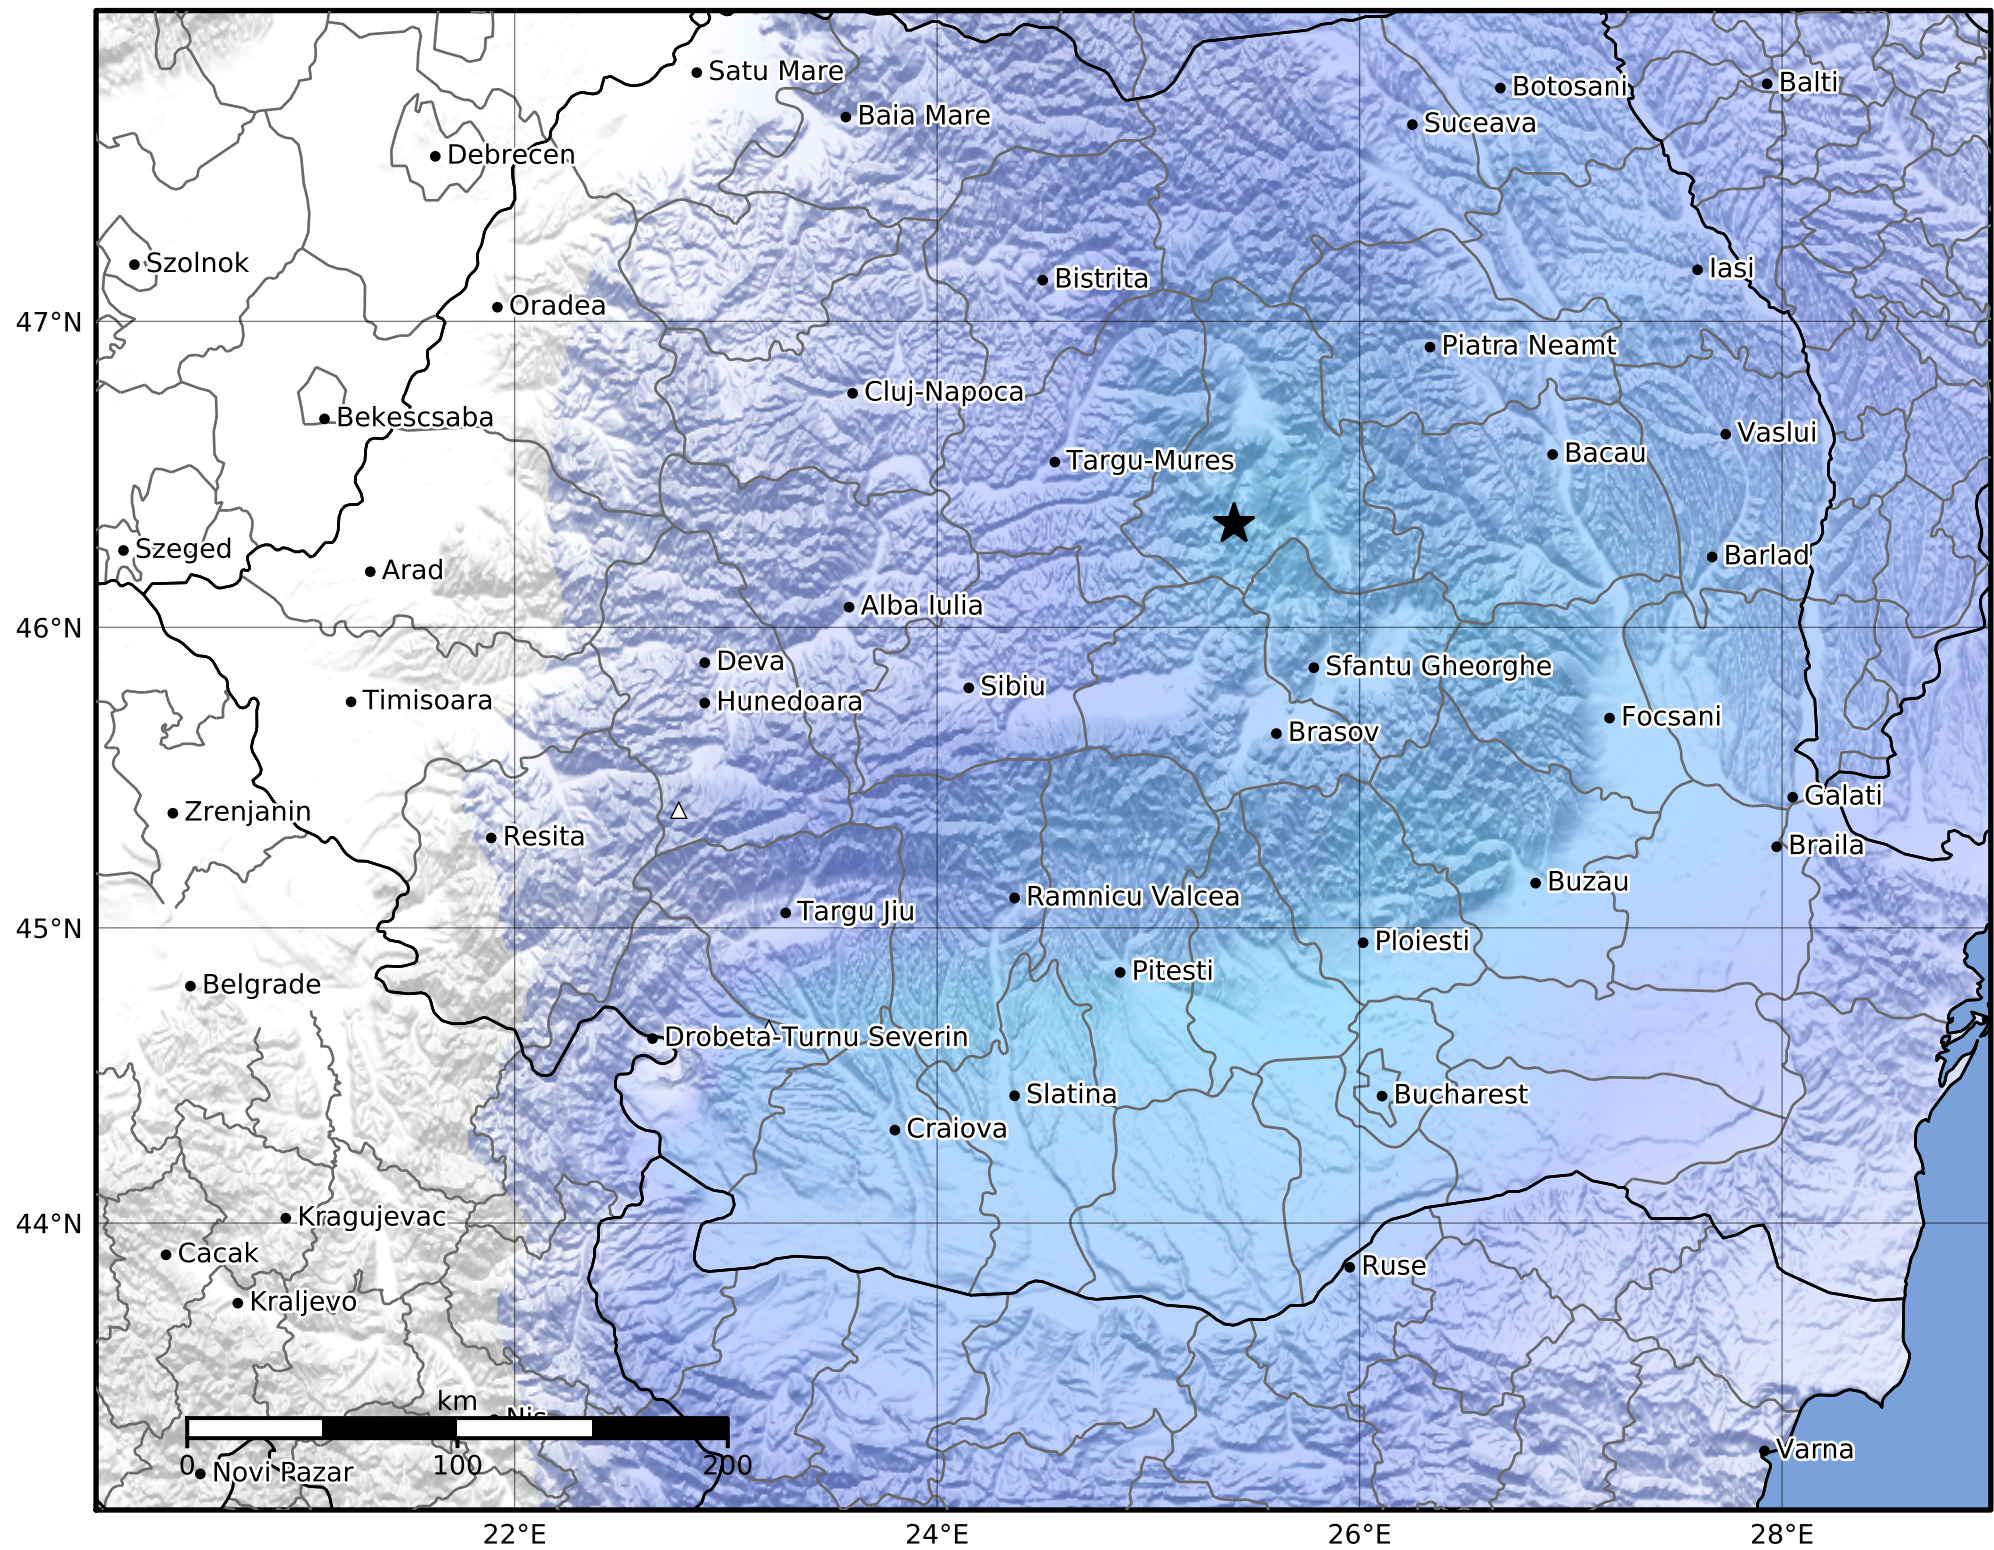

Macroseismic Intensity Map
 INFP ShakeMap: Transilvania - Harghita
 Jul 04, 2022 10:56:56 UTC M4.8 N46.34 E25.41 Depth: 85.0km
 ID:2022070410565676

SHAKING	Not felt	Weak	Light	Moderate	Strong	Very strong	Severe	Violent	Extreme
DAMAGE	None	None	None	Very light	Light	Moderate	Moderate/heavy	Heavy	Very heavy
PGA(%g)	<0.05	0.3	2.76	6.2	11.5	21.5	40.1	74.7	>139
PGV(cm/s)	<0.02	0.13	1.41	4.65	9.64	20	41.4	85.8	>178
INTENSITY	I	II-III	IV	V	VI	VII	VIII	IX	X+

Scale based on Worden et al. (2012)

Version 2: Processed 2022-09-29T06:05:04Z

△ Seismic Instrument ○ Macroseismic Observation ★ Epicenter