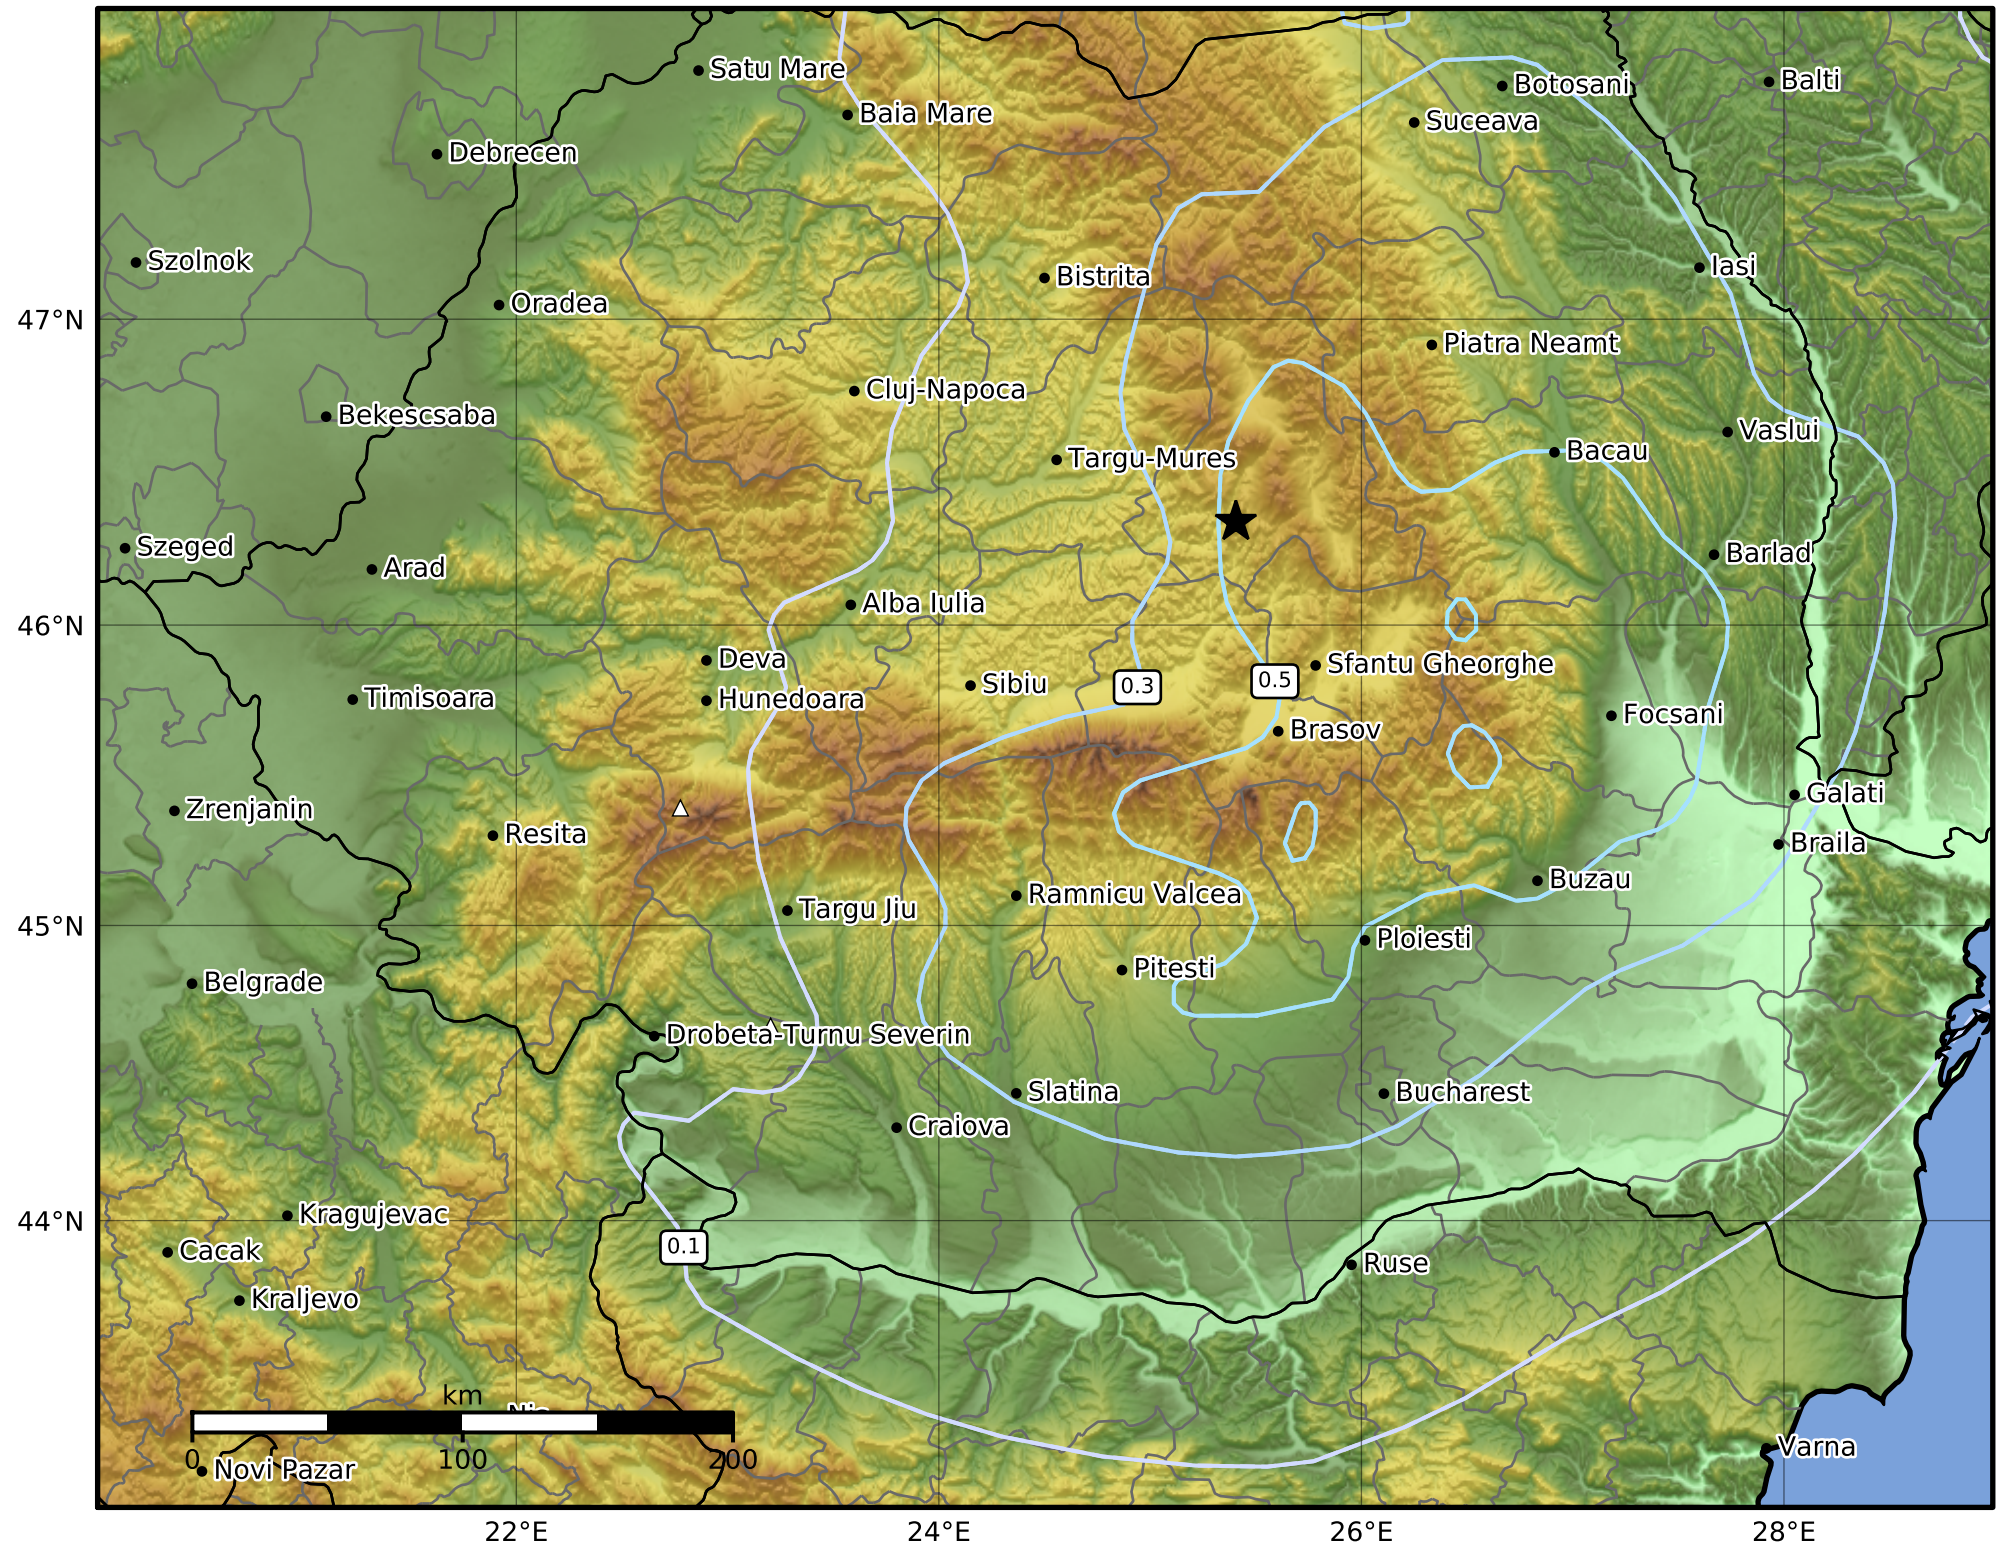

Peak Ground Acceleration Map
 INFP ShakeMap: Transilvania - Harghita
 Jul 04, 2022 10:56:56 UTC M4.8 N46.34 E25.41 Depth: 85.0km
 ID:2022070410565676

PGA (%g)	0.1	0.3	0.5	0.7	1	3	5	7	10	30	50	70
----------	-----	-----	-----	-----	---	---	---	---	----	----	----	----

Scale based on Worden et al. (2012)

Version 2: Processed 2022-09-29T06:05:04Z

△ Seismic Instrument ○ Macroseismic Observation ★ Epicenter