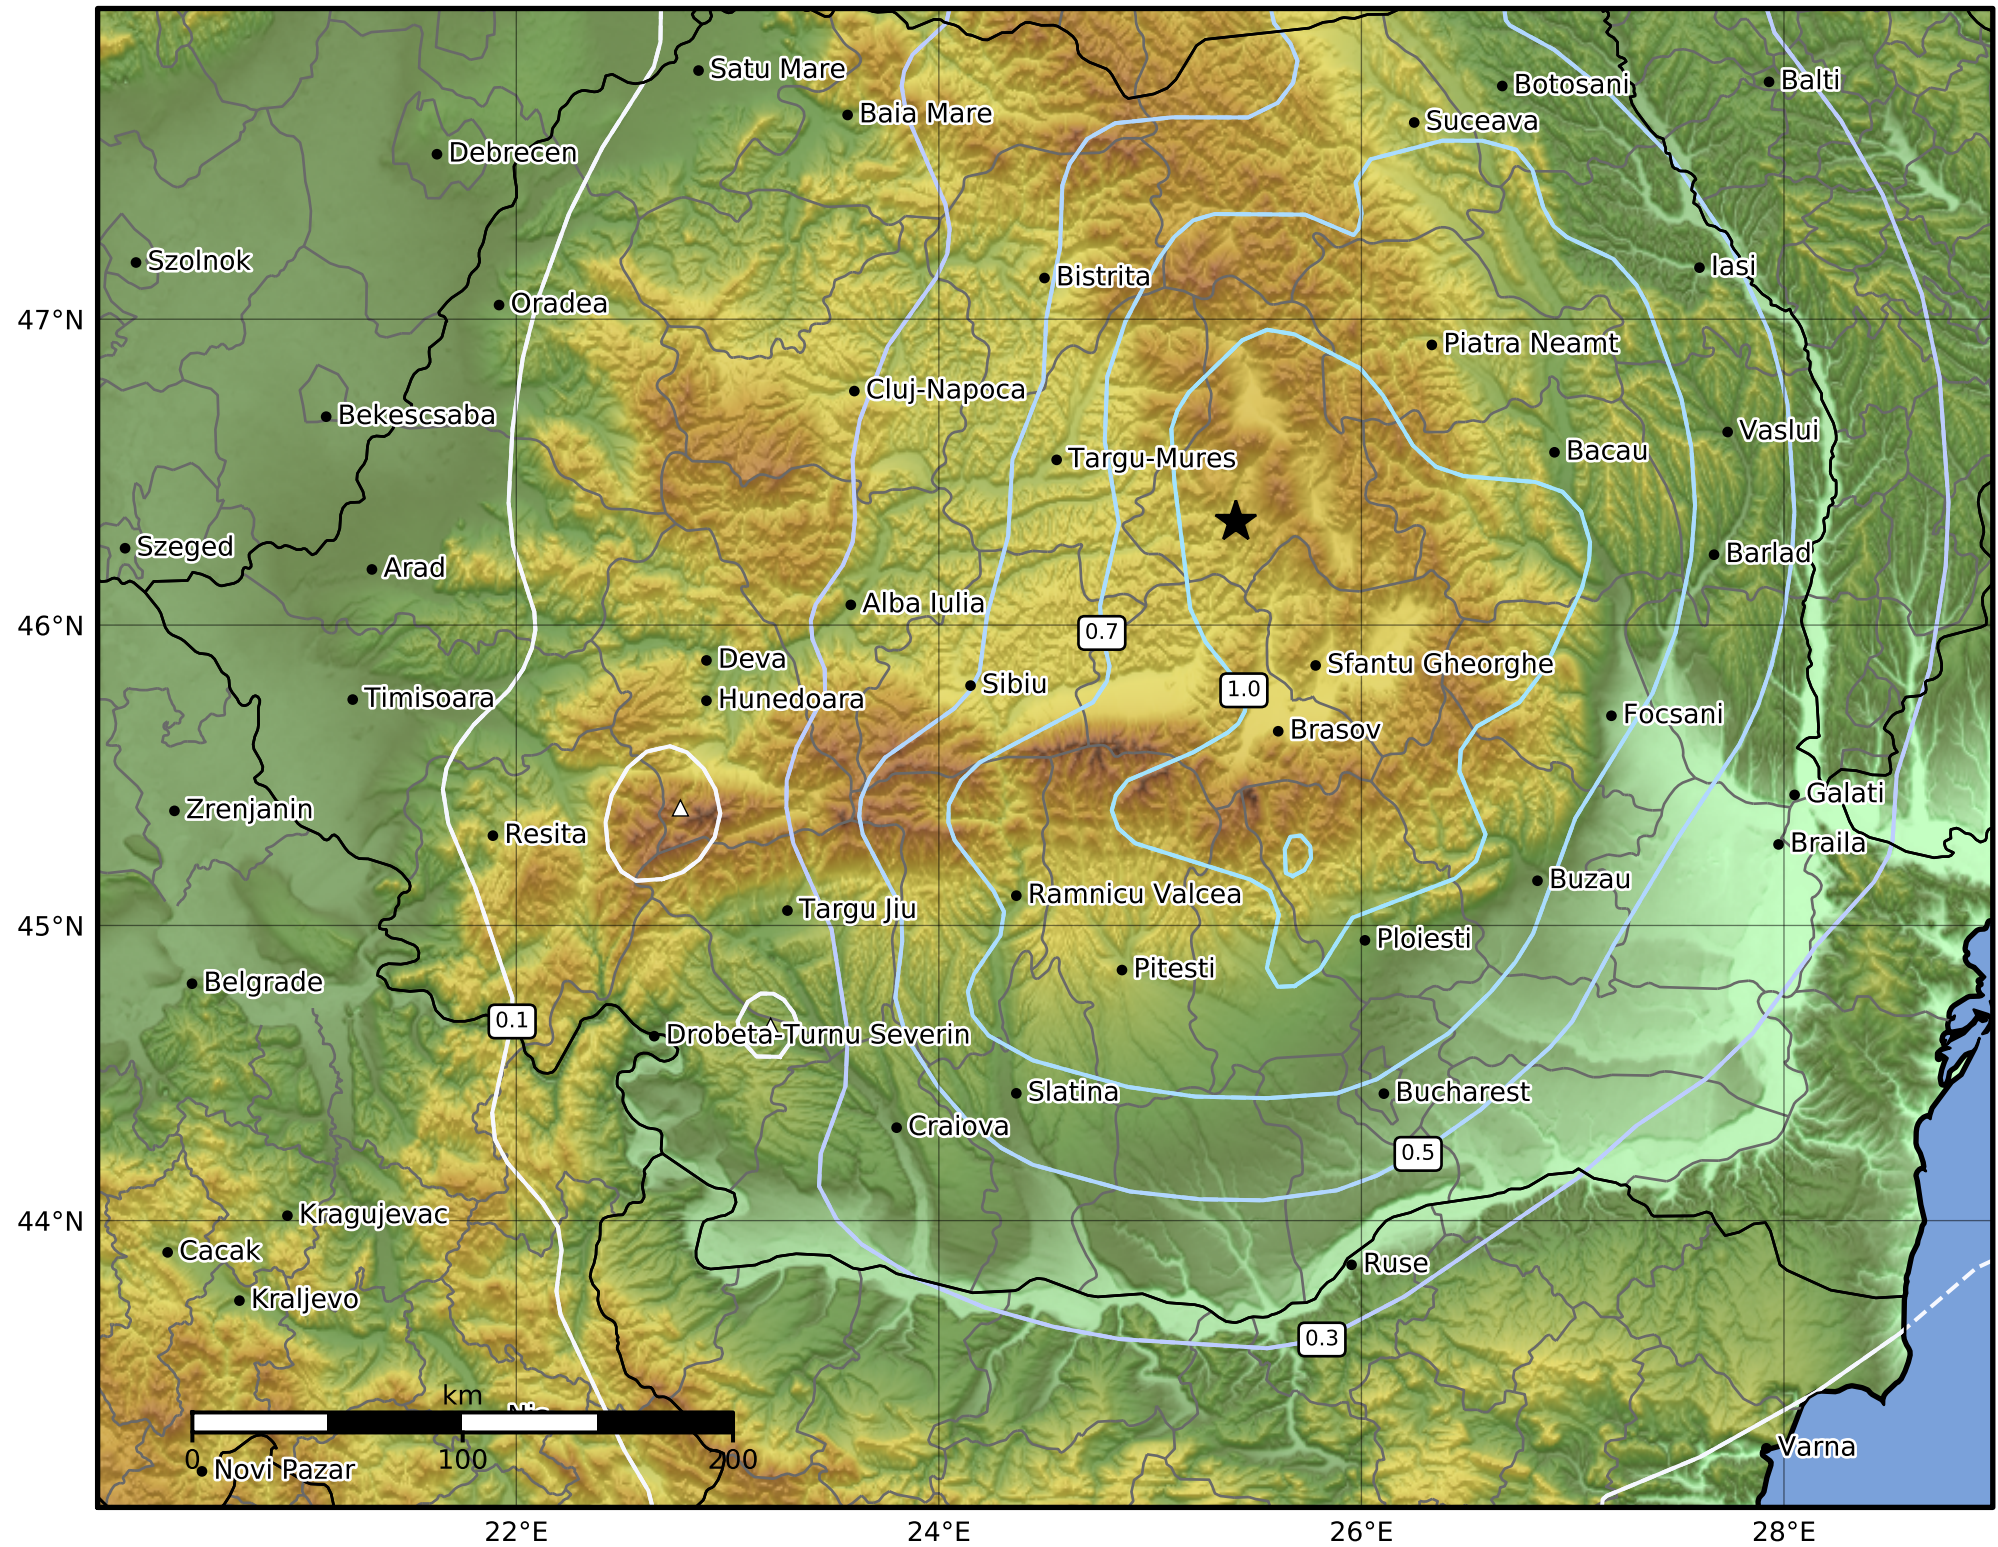

0.3 Second Peak Spectral Acceleration Map  
 INFP ShakeMap: Transilvania - Harghita  
 Jul 04, 2022 10:56:56 UTC M4.8 N46.34 E25.41 Depth: 85.0km  
 ID:2022070410565676

SA(0.3) (%g)	0.1	0.3	0.5	0.7	1	3	5	7	10	30	50	70
--------------	-----	-----	-----	-----	---	---	---	---	----	----	----	----

Scale based on Worden et al. (2012)

Version 2: Processed 2022-09-29T06:05:04Z

- △ Seismic Instrument
- Macroseismic Observation
- ★ Epicenter