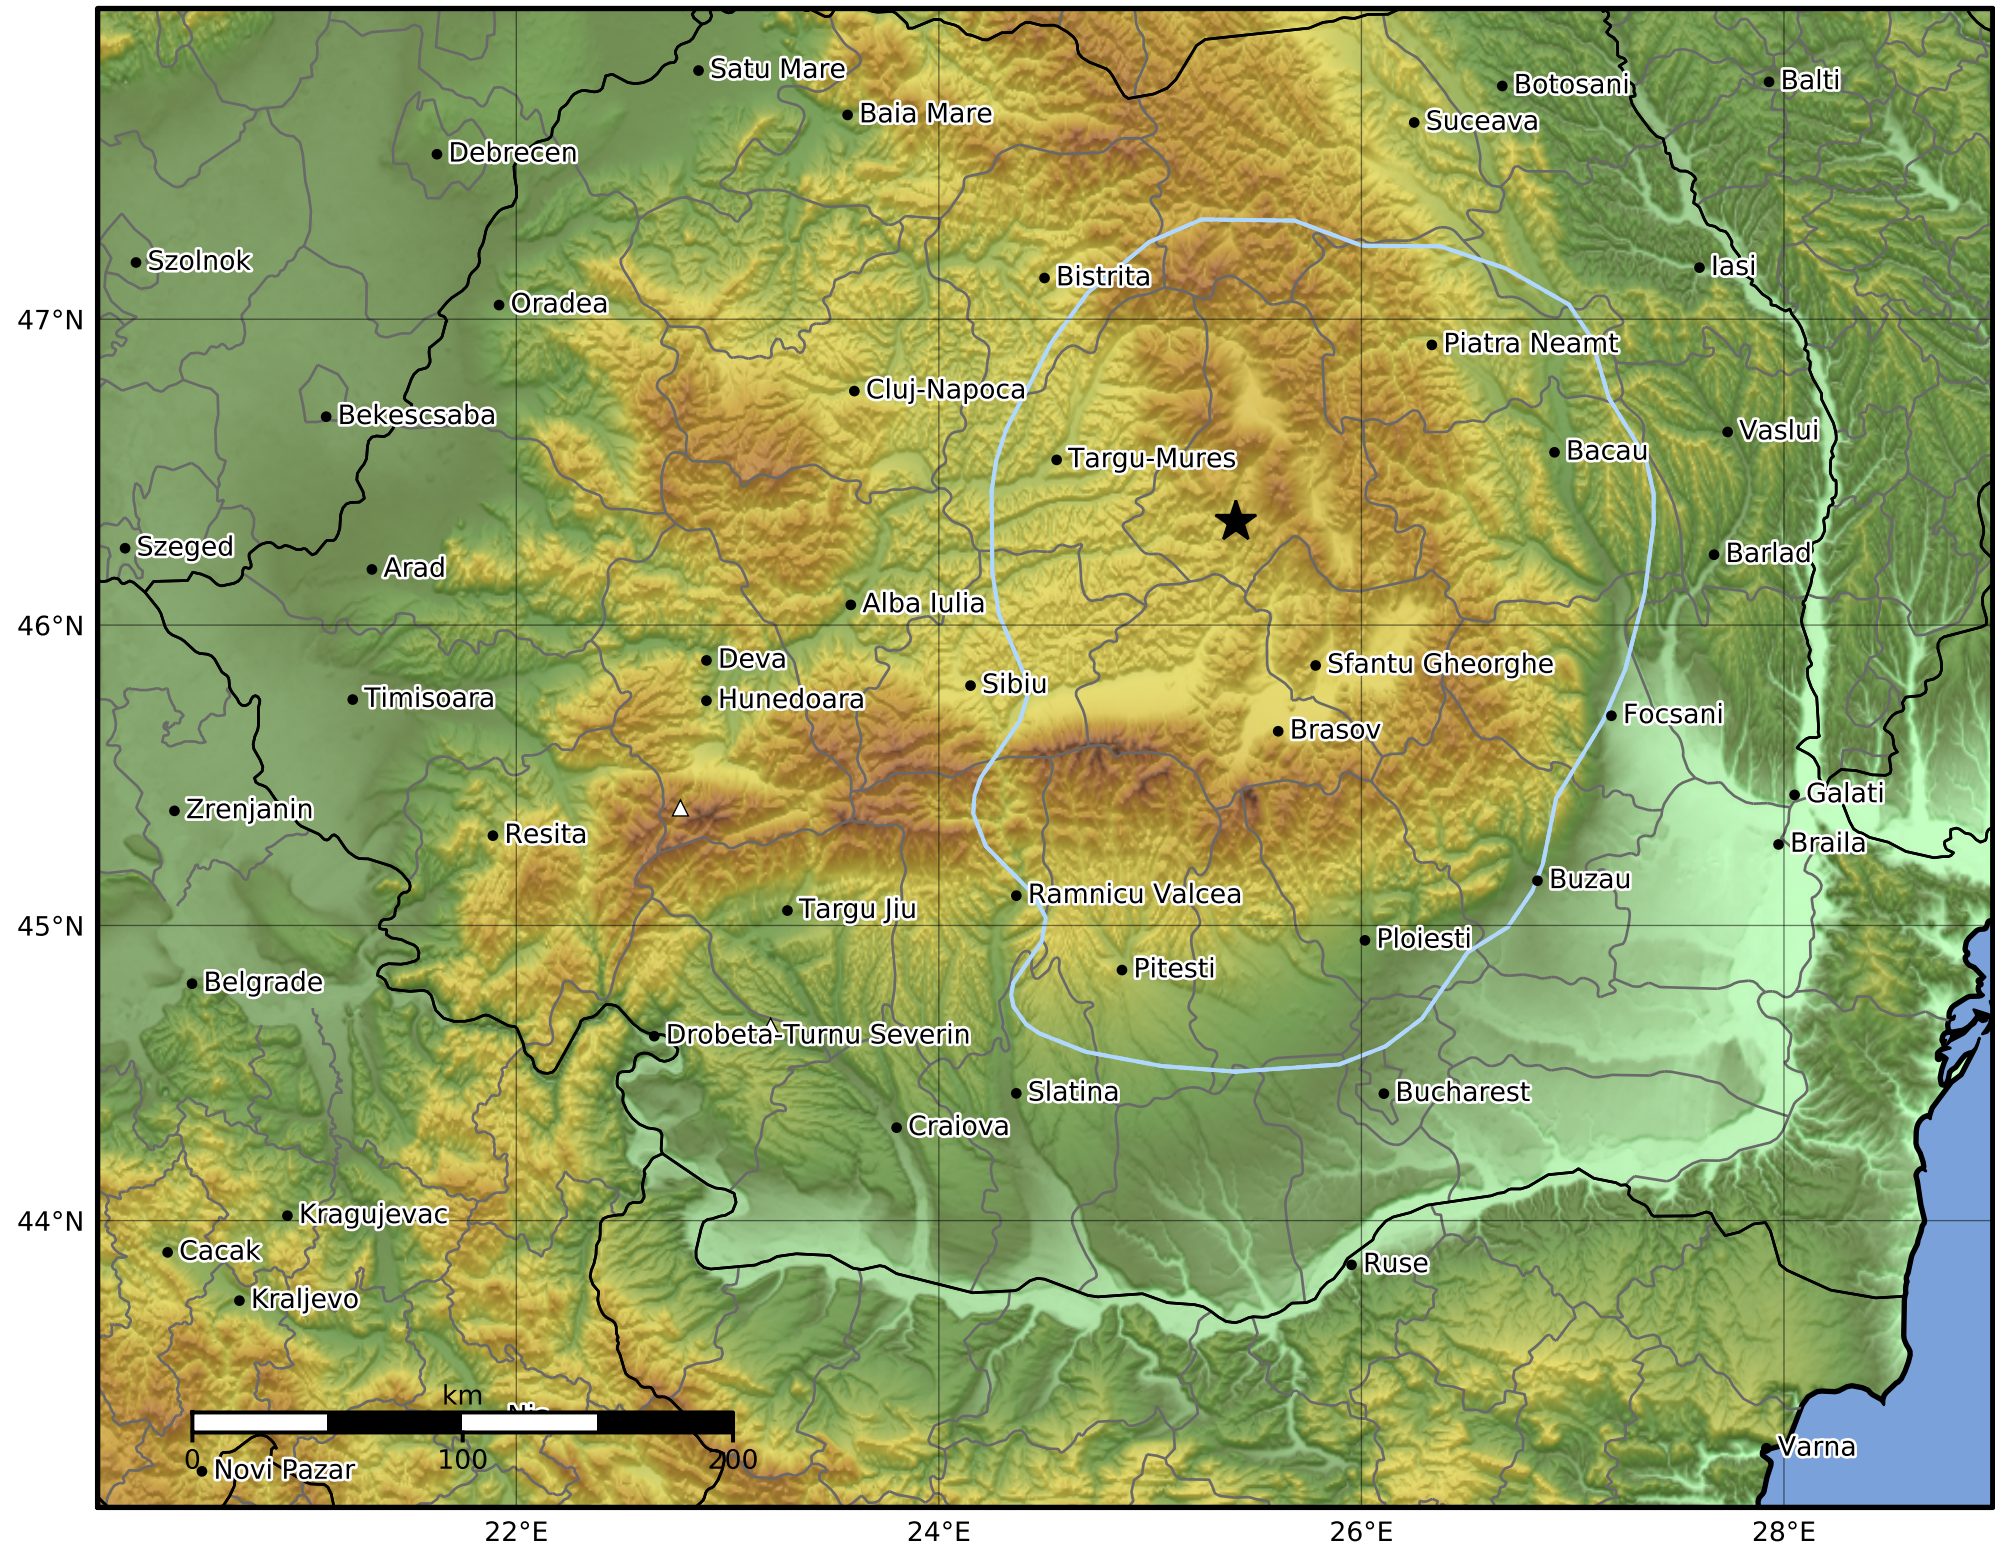

1.0 Second Peak Spectral Acceleration Map
 INFP ShakeMap: Transilvania - Harghita
 Jul 04, 2022 10:56:56 UTC M4.8 N46.34 E25.41 Depth: 85.0km
 ID:2022070410565676

SA(1.0) (%g)	0.1	0.3	0.5	0.7	1	3	5	7	10	30	50	70
--------------	-----	-----	-----	-----	---	---	---	---	----	----	----	----

Scale based on Worden et al. (2012)

Version 2: Processed 2022-09-29T06:05:04Z

△ Seismic Instrument ○ Macroseismic Observation ★ Epicenter