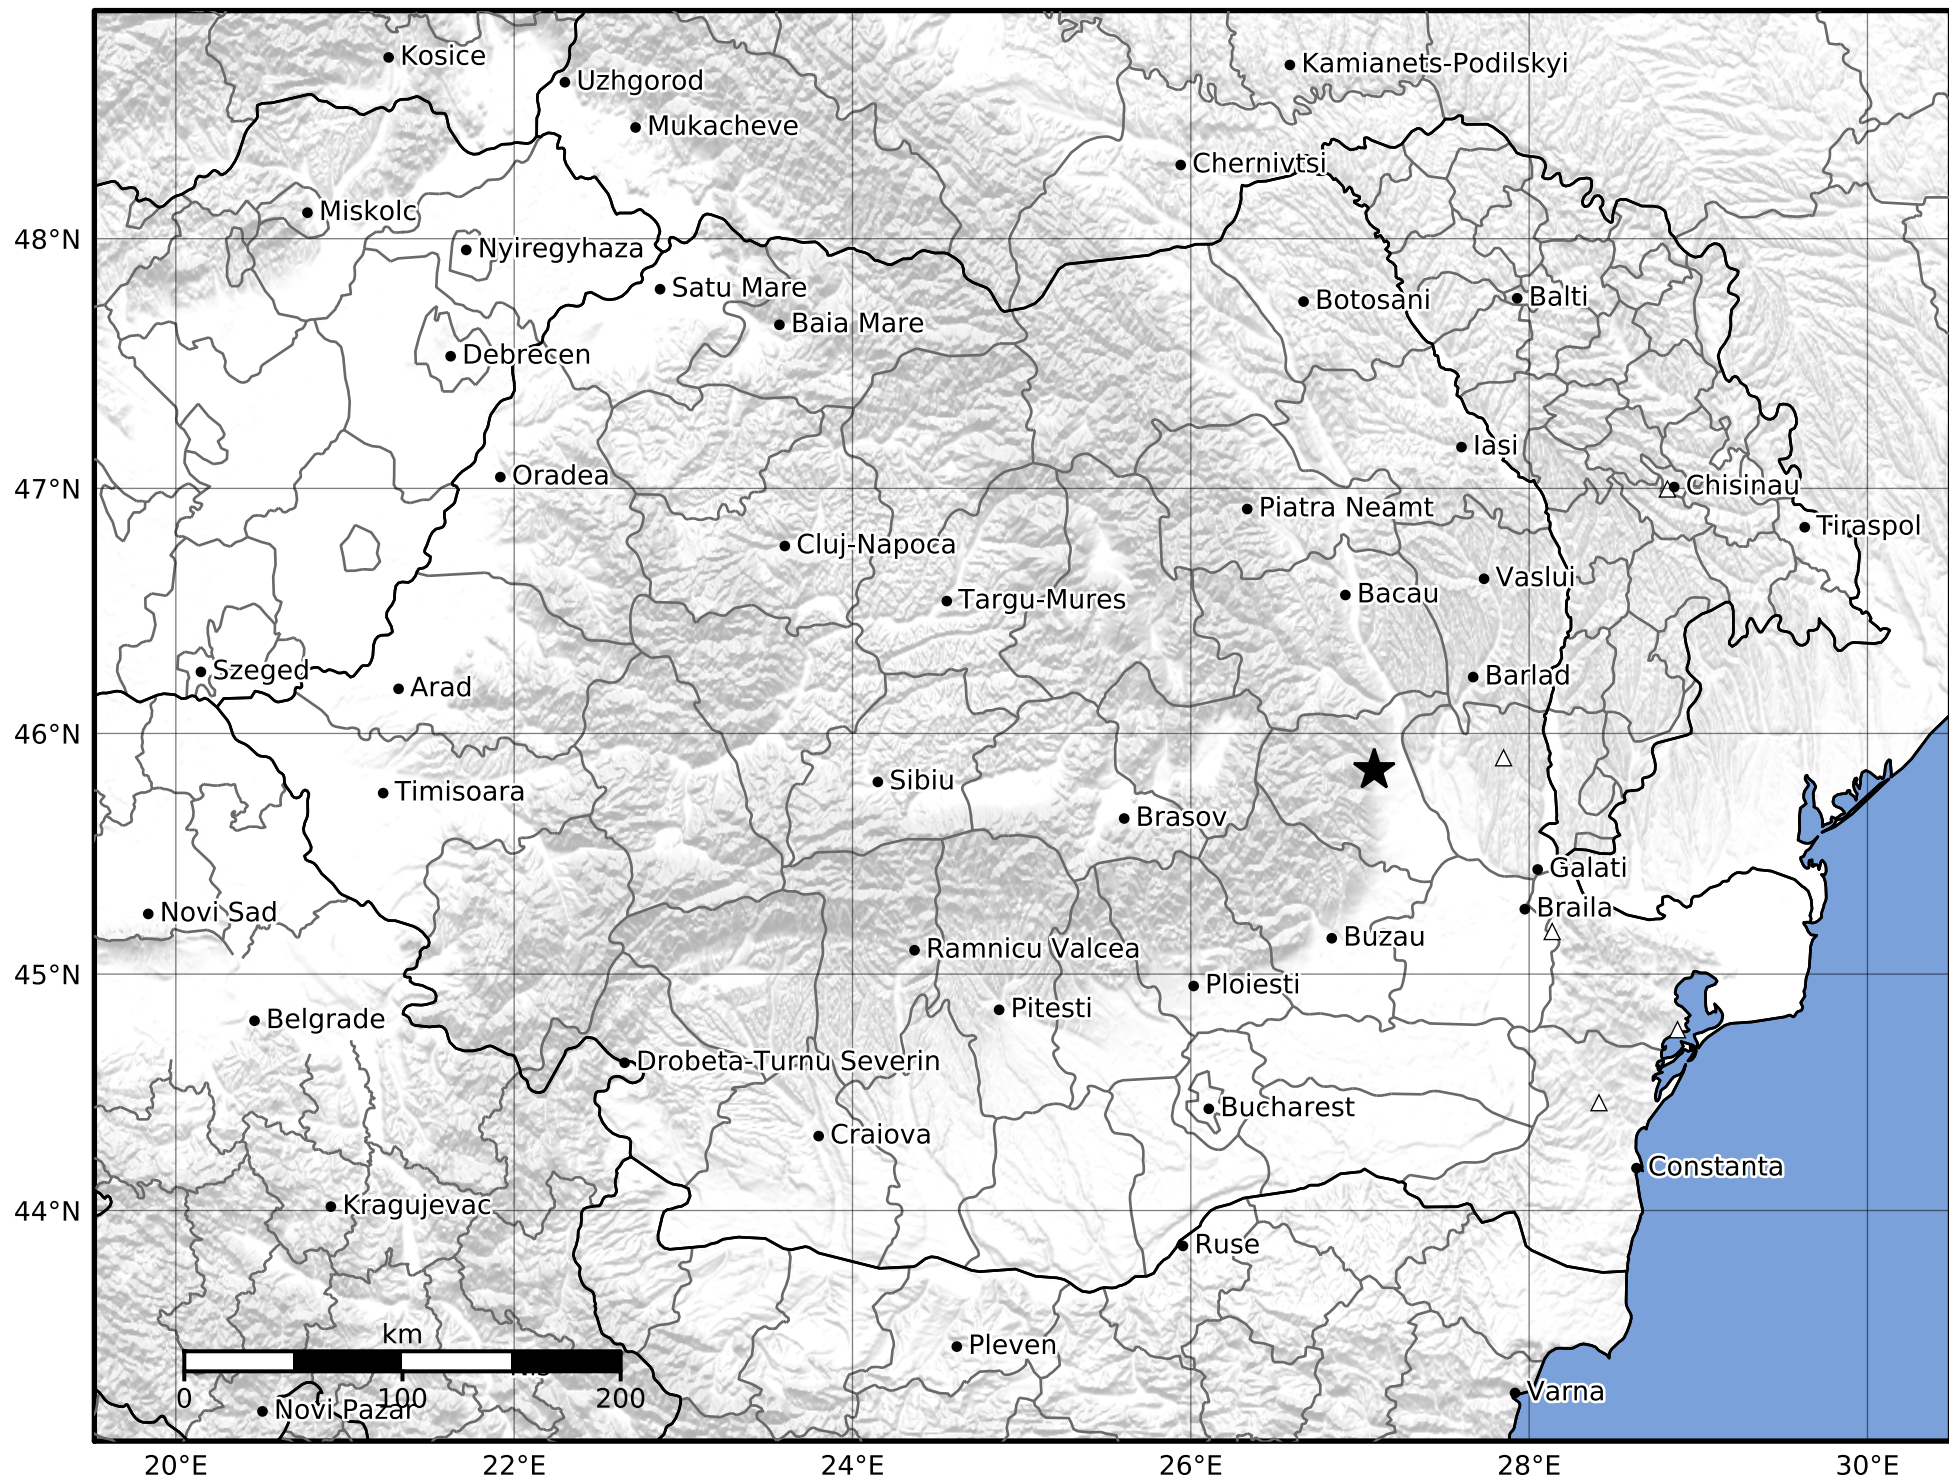

Macroseismic Intensity Map
 INFP ShakeMap: Zona seismică Vrancea - Vrancea
 Jul 12, 2022 00:34:58 UTC M2.7 N45.85 E27.08 Depth: 40.0km
 ID:2022071200345851

SHAKING	Not felt	Weak	Light	Moderate	Strong	Very strong	Severe	Violent	Extreme
DAMAGE	None	None	None	Very light	Light	Moderate	Moderate/heavy	Heavy	Very heavy
PGA(%g)	<0.05	0.3	2.76	6.2	11.5	21.5	40.1	74.7	>139
PGV(cm/s)	<0.02	0.13	1.41	4.65	9.64	20	41.4	85.8	>178
INTENSITY	I	II-III	IV	V	VI	VII	VIII	IX	X+

Scale based on Worden et al. (2012)

Version 1: Processed 2022-09-29T06:01:50Z

△ Seismic Instrument ○ Macroseismic Observation ★ Epicenter