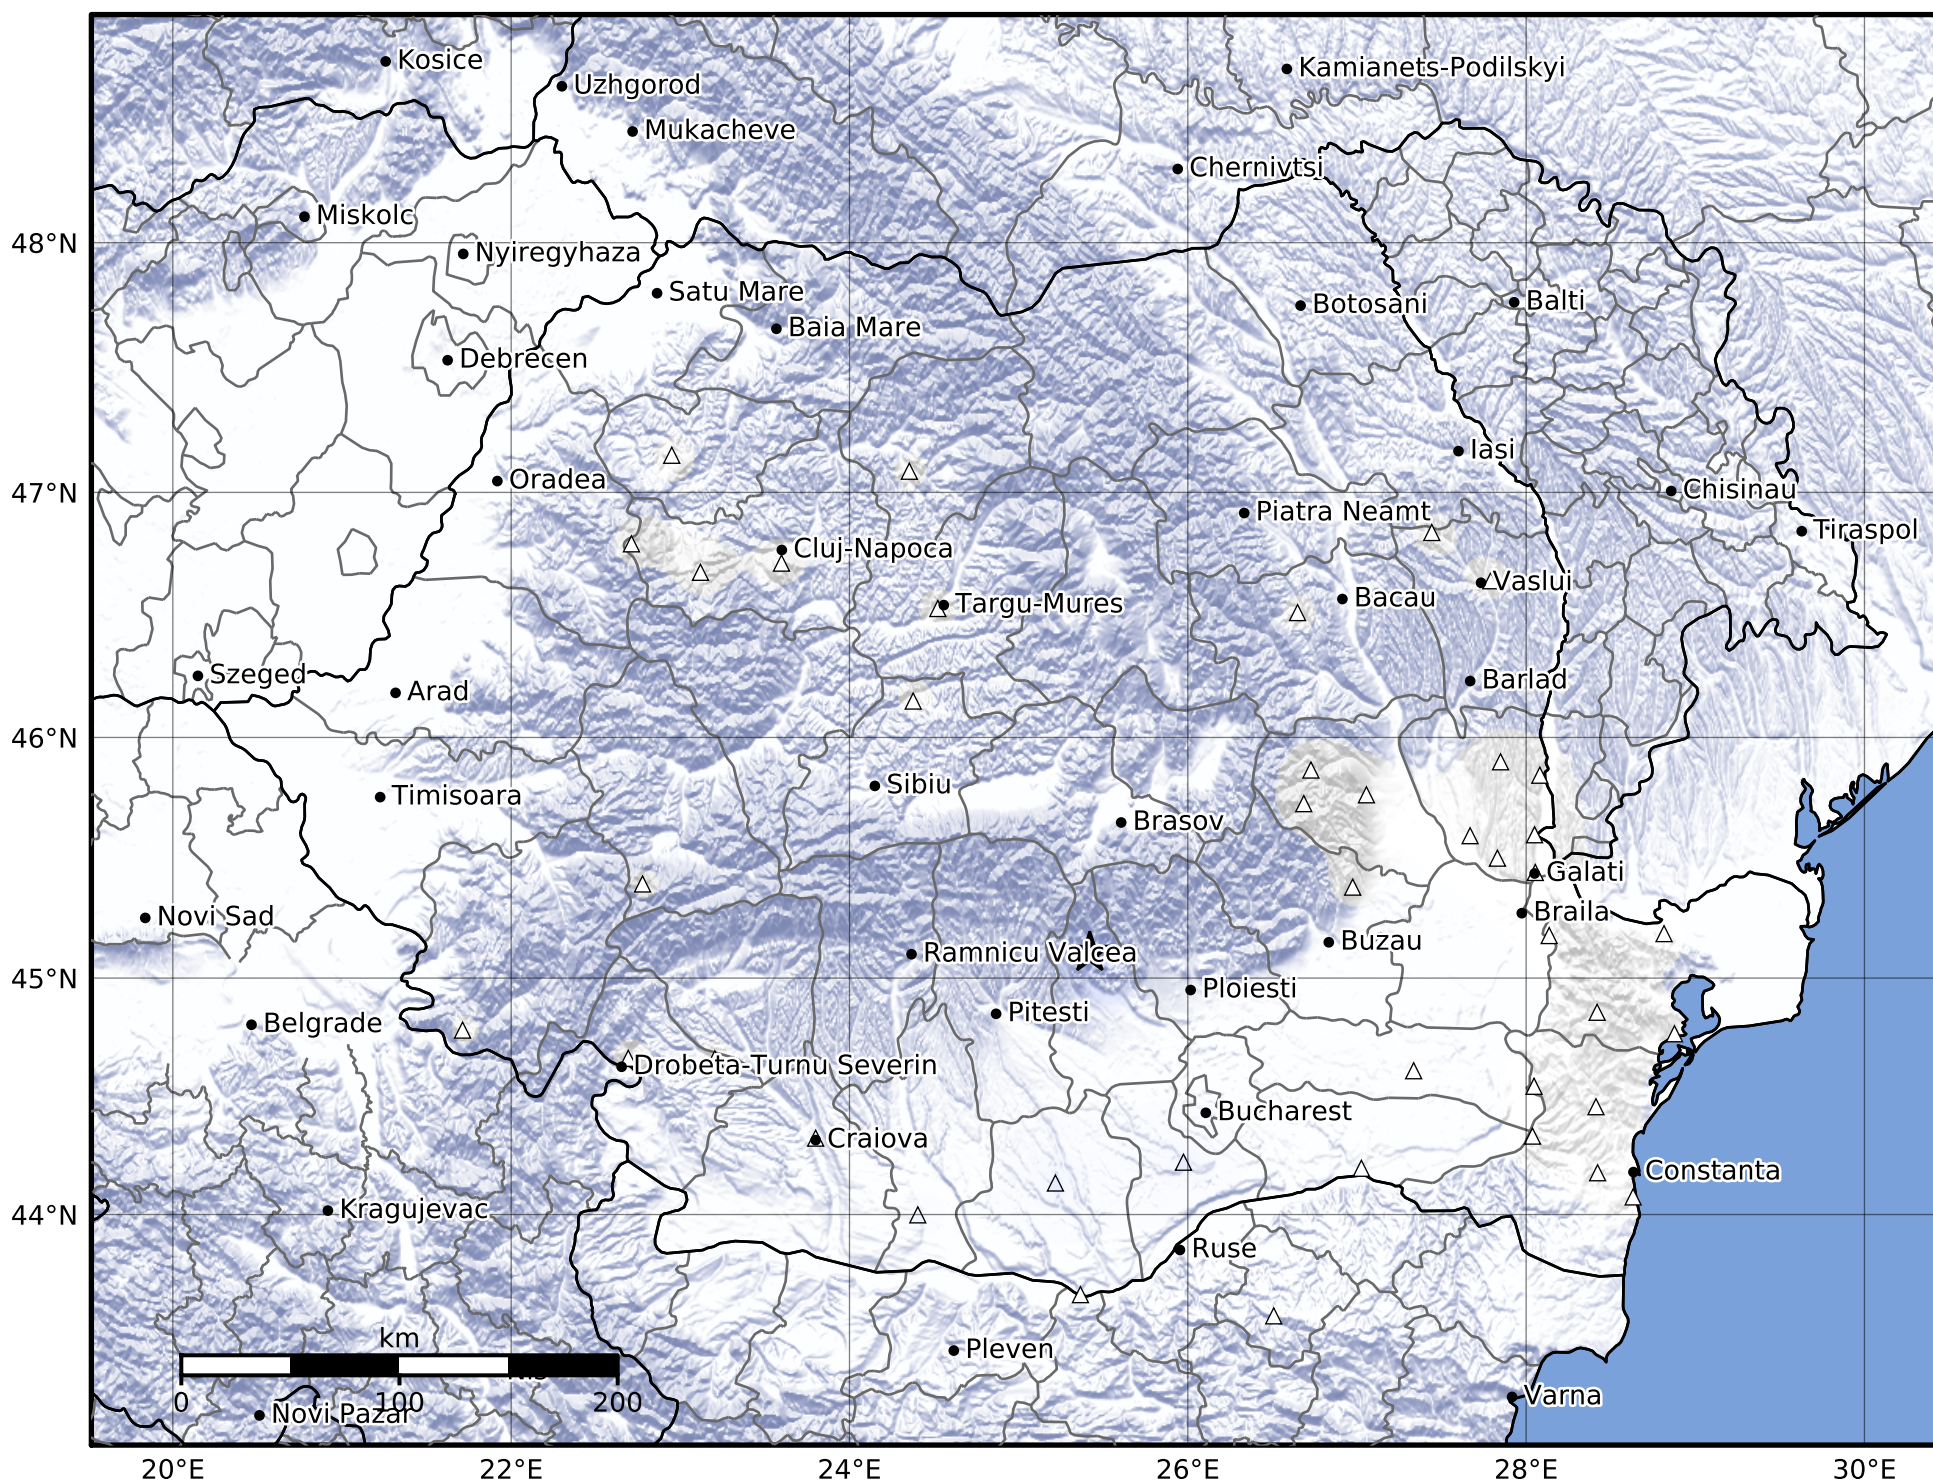

Macroseismic Intensity Map
 INFP ShakeMap: Muntenia - Dambovita
 Sep 18, 2022 17:55:25 UTC M3.2 N45.11 E25.42 Depth: 23.0km
 ID:2022091817552574

SHAKING	Not felt	Weak	Light	Moderate	Strong	Very strong	Severe	Violent	Extreme
DAMAGE	None	None	None	Very light	Light	Moderate	Moderate/heavy	Heavy	Very heavy
PGA(%g)	<0.05	0.3	2.76	6.2	11.5	21.5	40.1	74.7	>139
PGV(cm/s)	<0.02	0.13	1.41	4.65	9.64	20	41.4	85.8	>178
INTENSITY	I	II-III	IV	V	VI	VII	VIII	IX	X+

Scale based on Worden et al. (2012)

Version 1: Processed 2022-09-19T11:49:41Z

△ Seismic Instrument ○ Macroseismic Observation ★ Epicenter