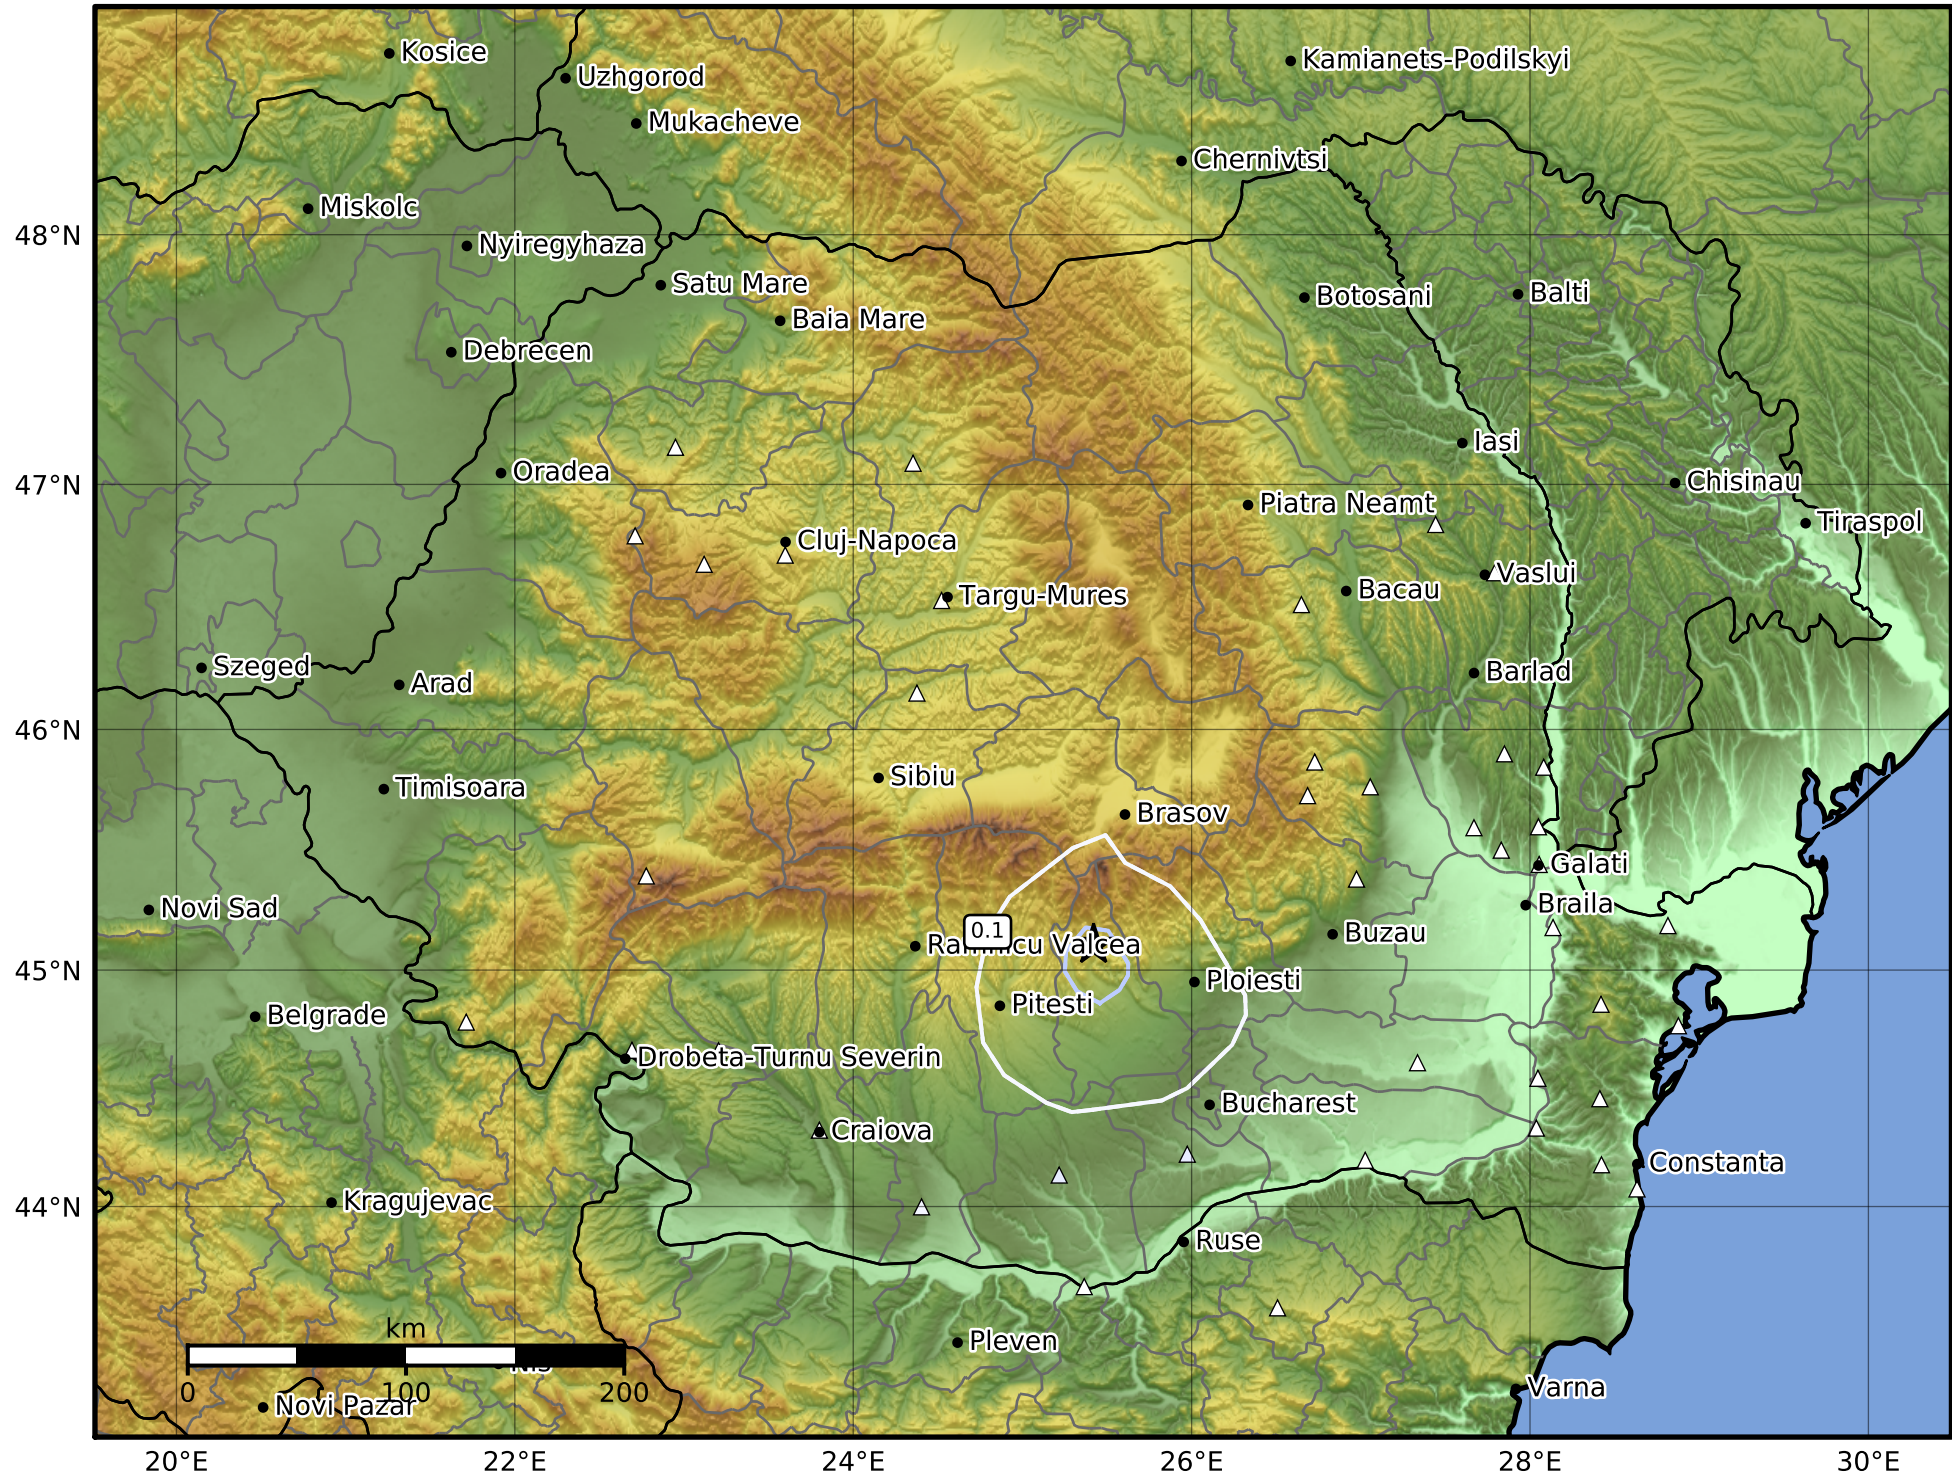

0.3 Second Peak Spectral Acceleration Map  
 INFP ShakeMap: Muntenia - Dambovita  
 Sep 18, 2022 17:55:25 UTC M3.2 N45.11 E25.42 Depth: 23.0km  
 ID:2022091817552574

SA(0.3) (%g)	0.1	0.3	0.5	0.7	1	3	5	7	10	30	50	70
--------------	-----	-----	-----	-----	---	---	---	---	----	----	----	----

Scale based on Worden et al. (2012)

Version 1: Processed 2022-09-19T11:49:41Z

△ Seismic Instrument      ○ Macroseismic Observation      ★ Epicenter