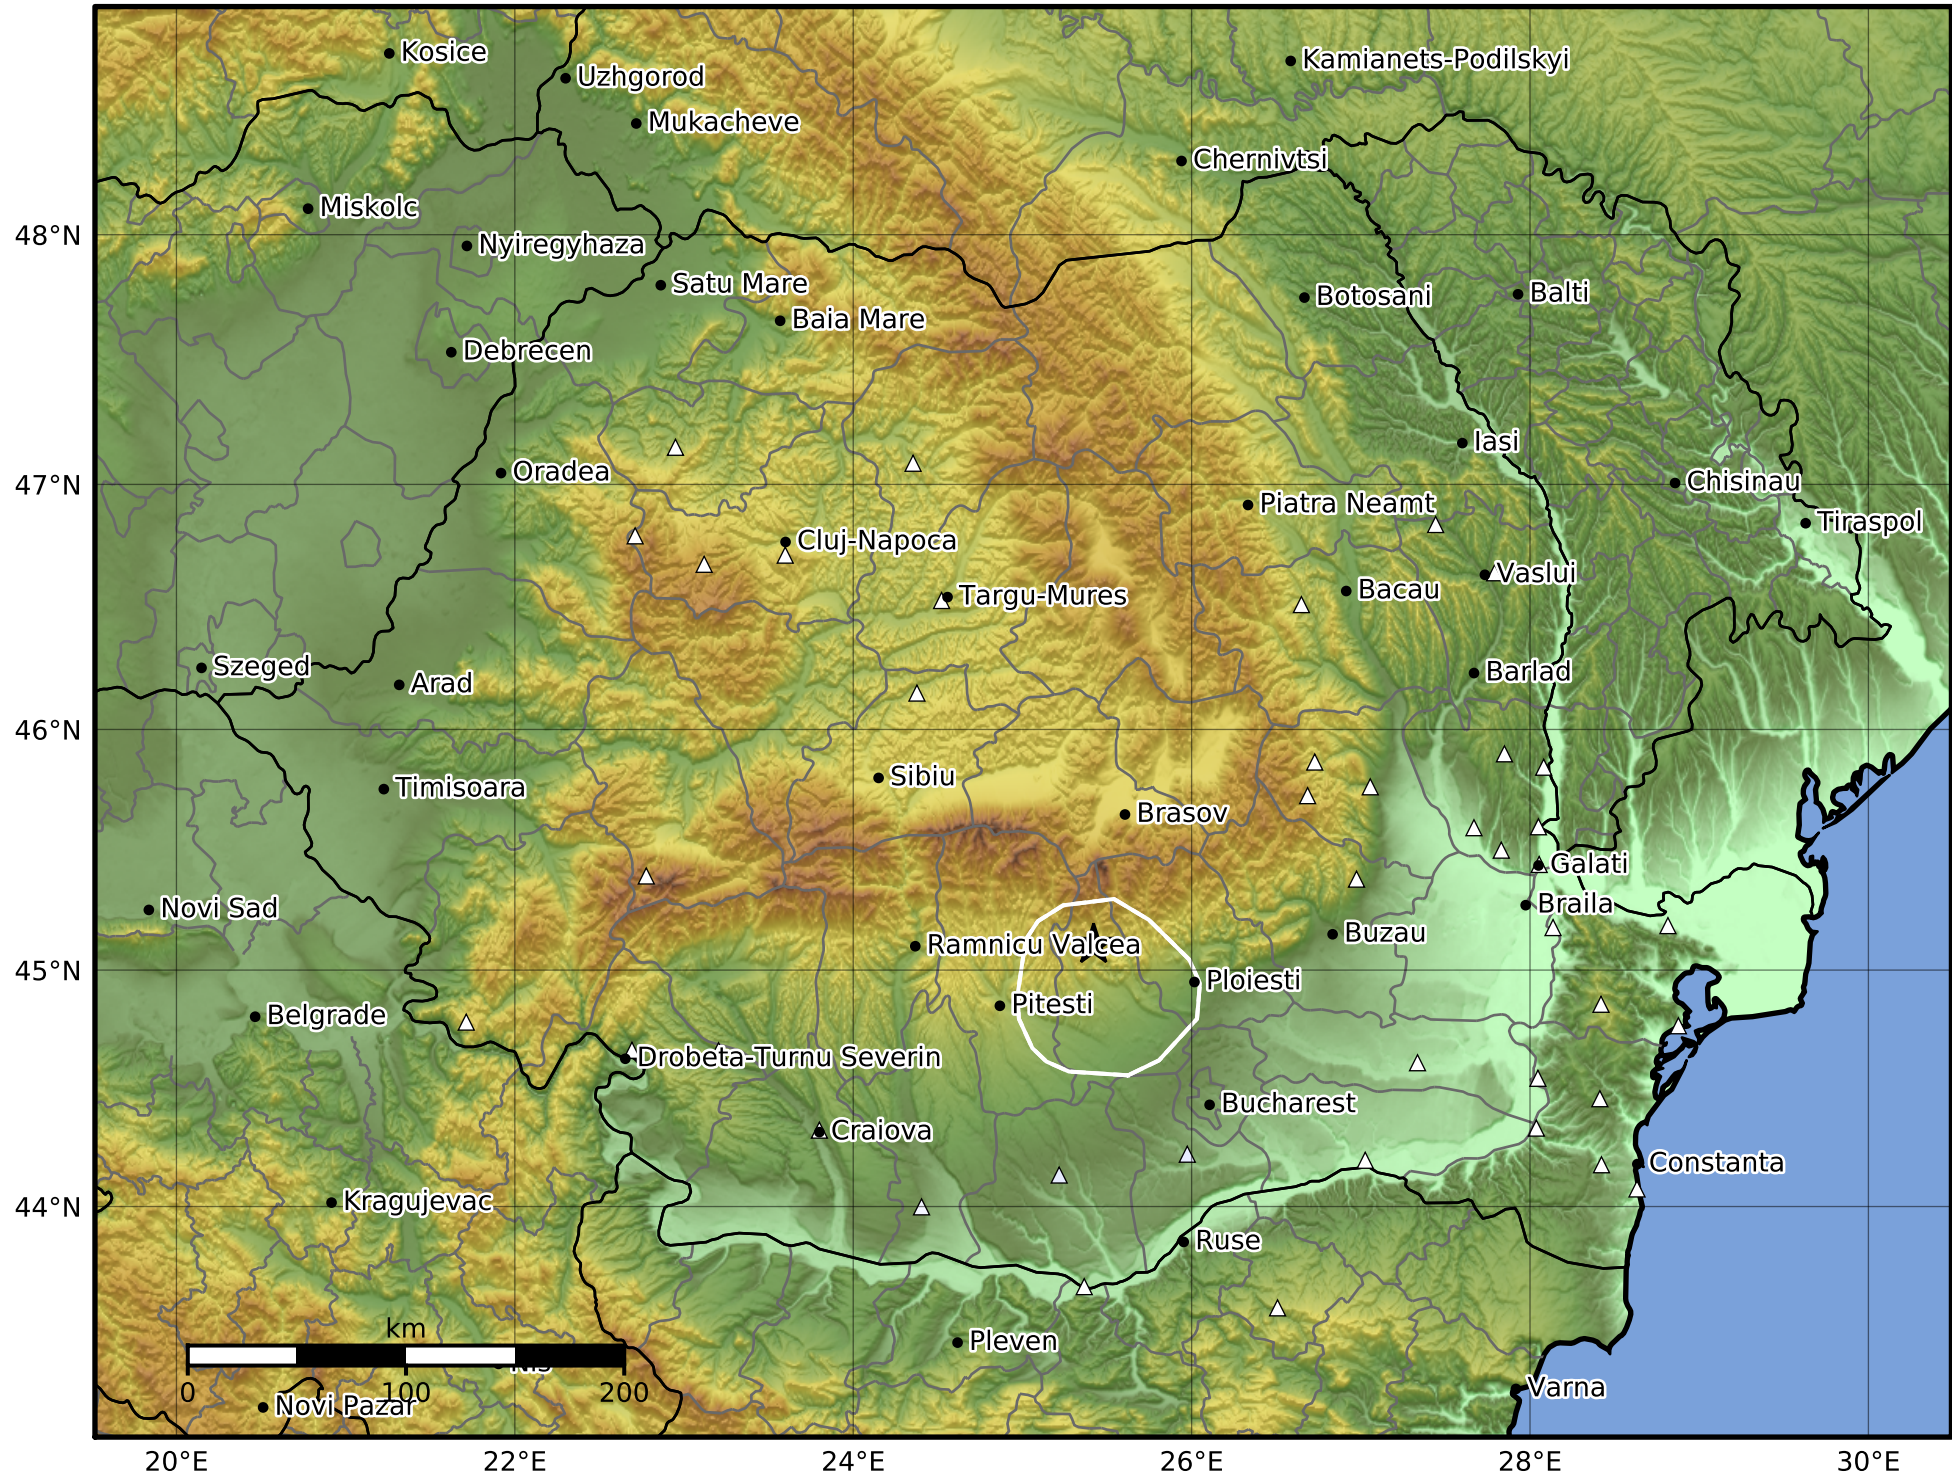

1.0 Second Peak Spectral Acceleration Map
 INFP ShakeMap: Muntenia - Dambovita
 Sep 18, 2022 17:55:25 UTC M3.2 N45.11 E25.42 Depth: 23.0km
 ID:2022091817552574

Scale based on Worden et al. (2012)

Version 1: Processed 2022-09-19T11:49:41Z

△ Seismic Instrument ○ Macroseismic Observation ★ Epicenter