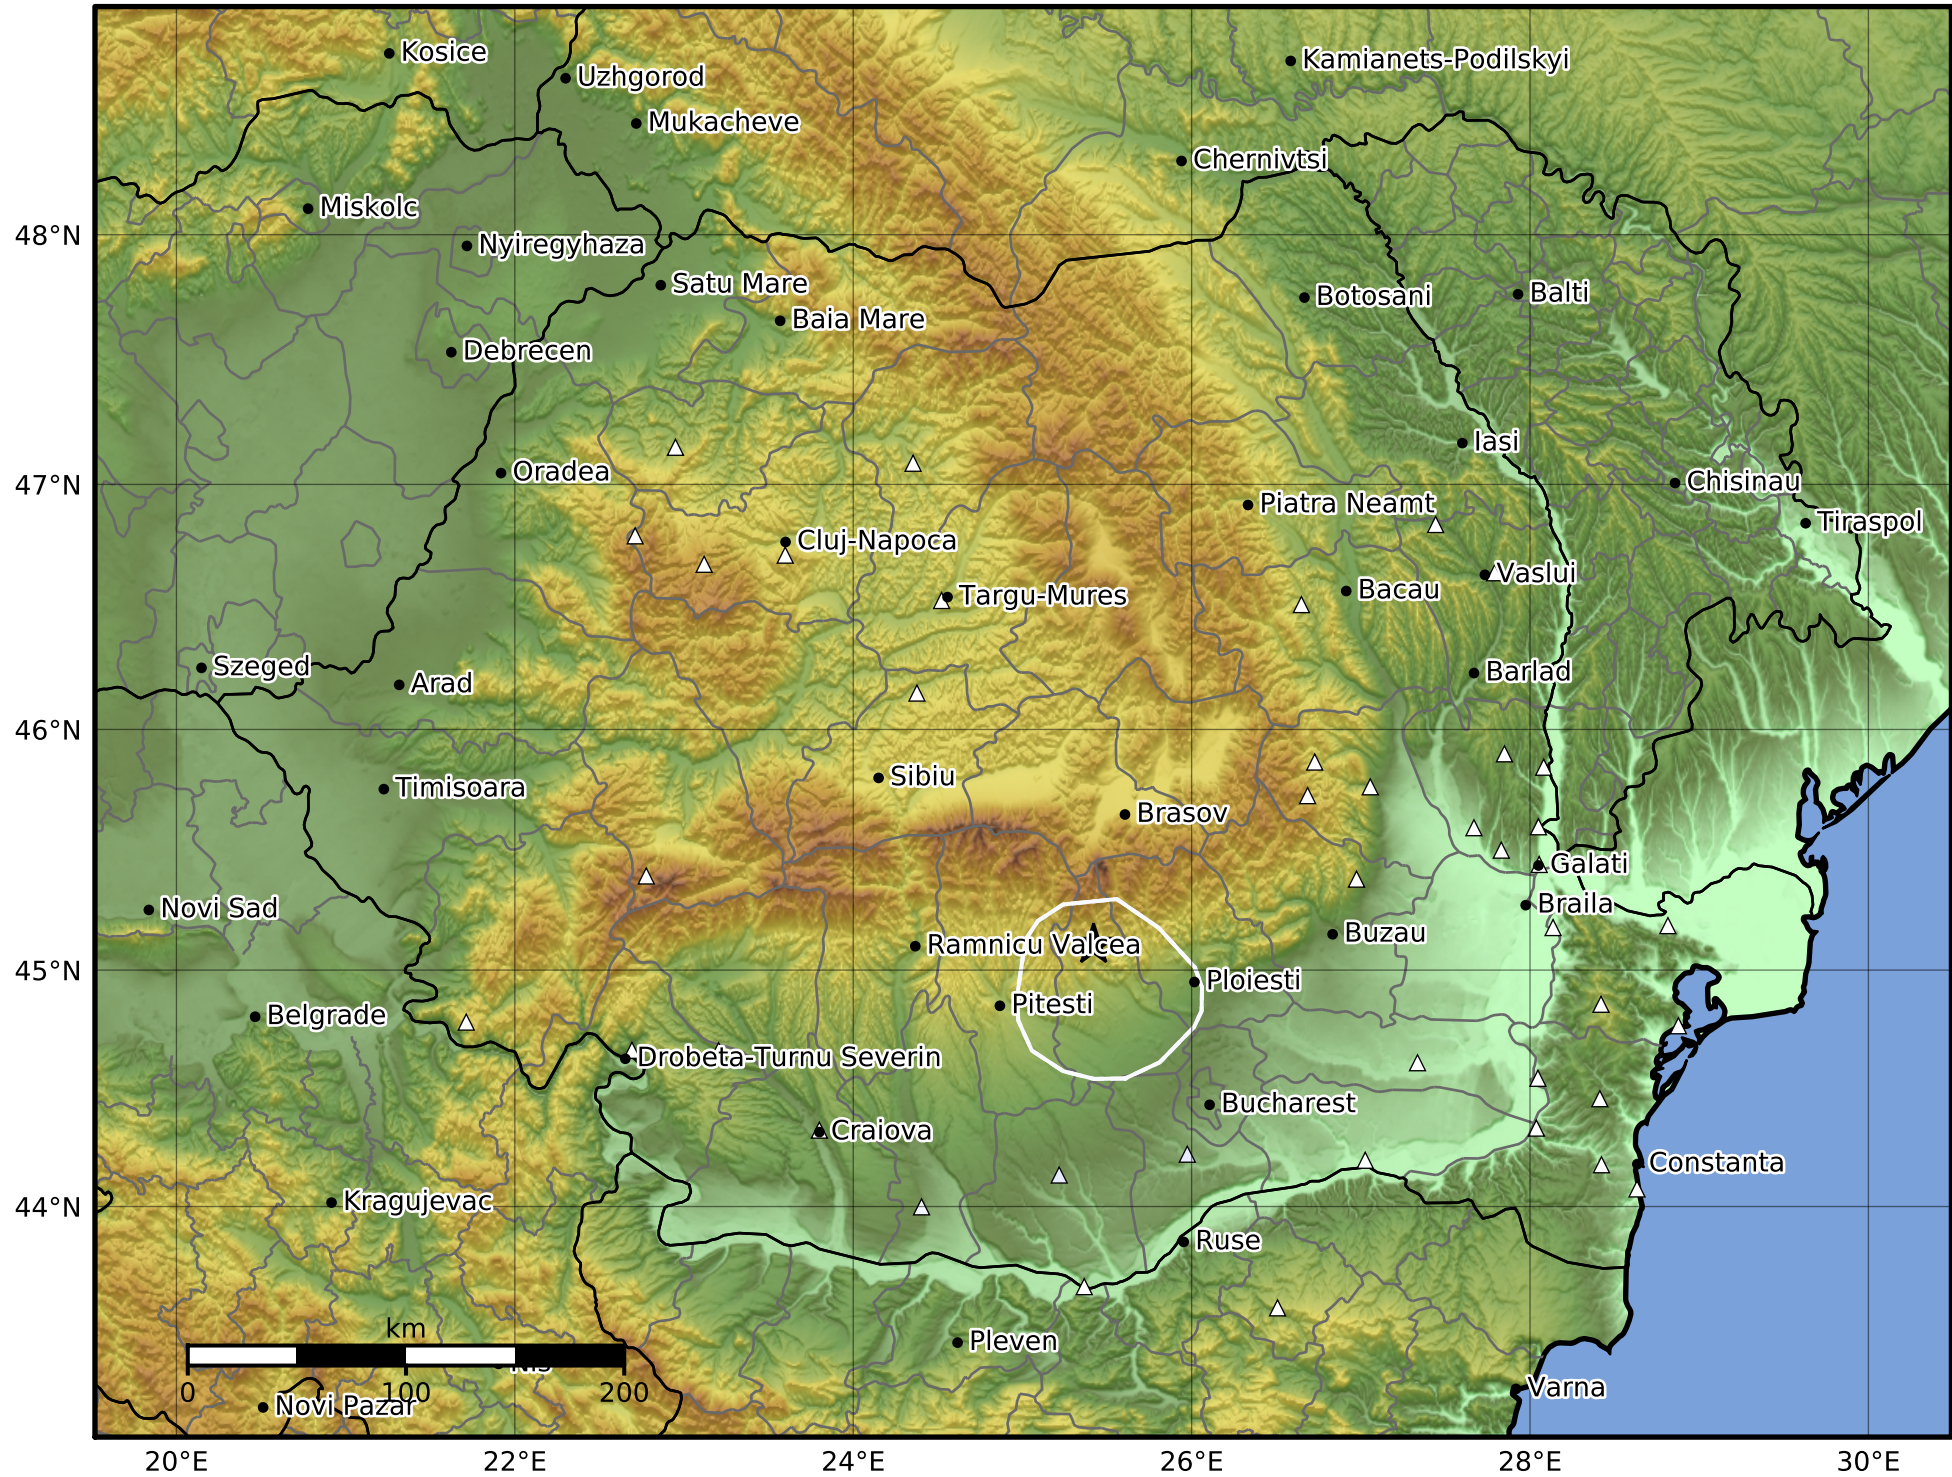

3.0 Second Peak Spectral Acceleration Map
 INFP ShakeMap: Muntenia - Dambovita
 Sep 18, 2022 17:55:25 UTC M3.2 N45.11 E25.42 Depth: 23.0km
 ID:2022091817552574

Scale based on Worden et al. (2012)

Version 1: Processed 2022-09-19T11:49:41Z

△ Seismic Instrument ○ Macroseismic Observation ★ Epicenter