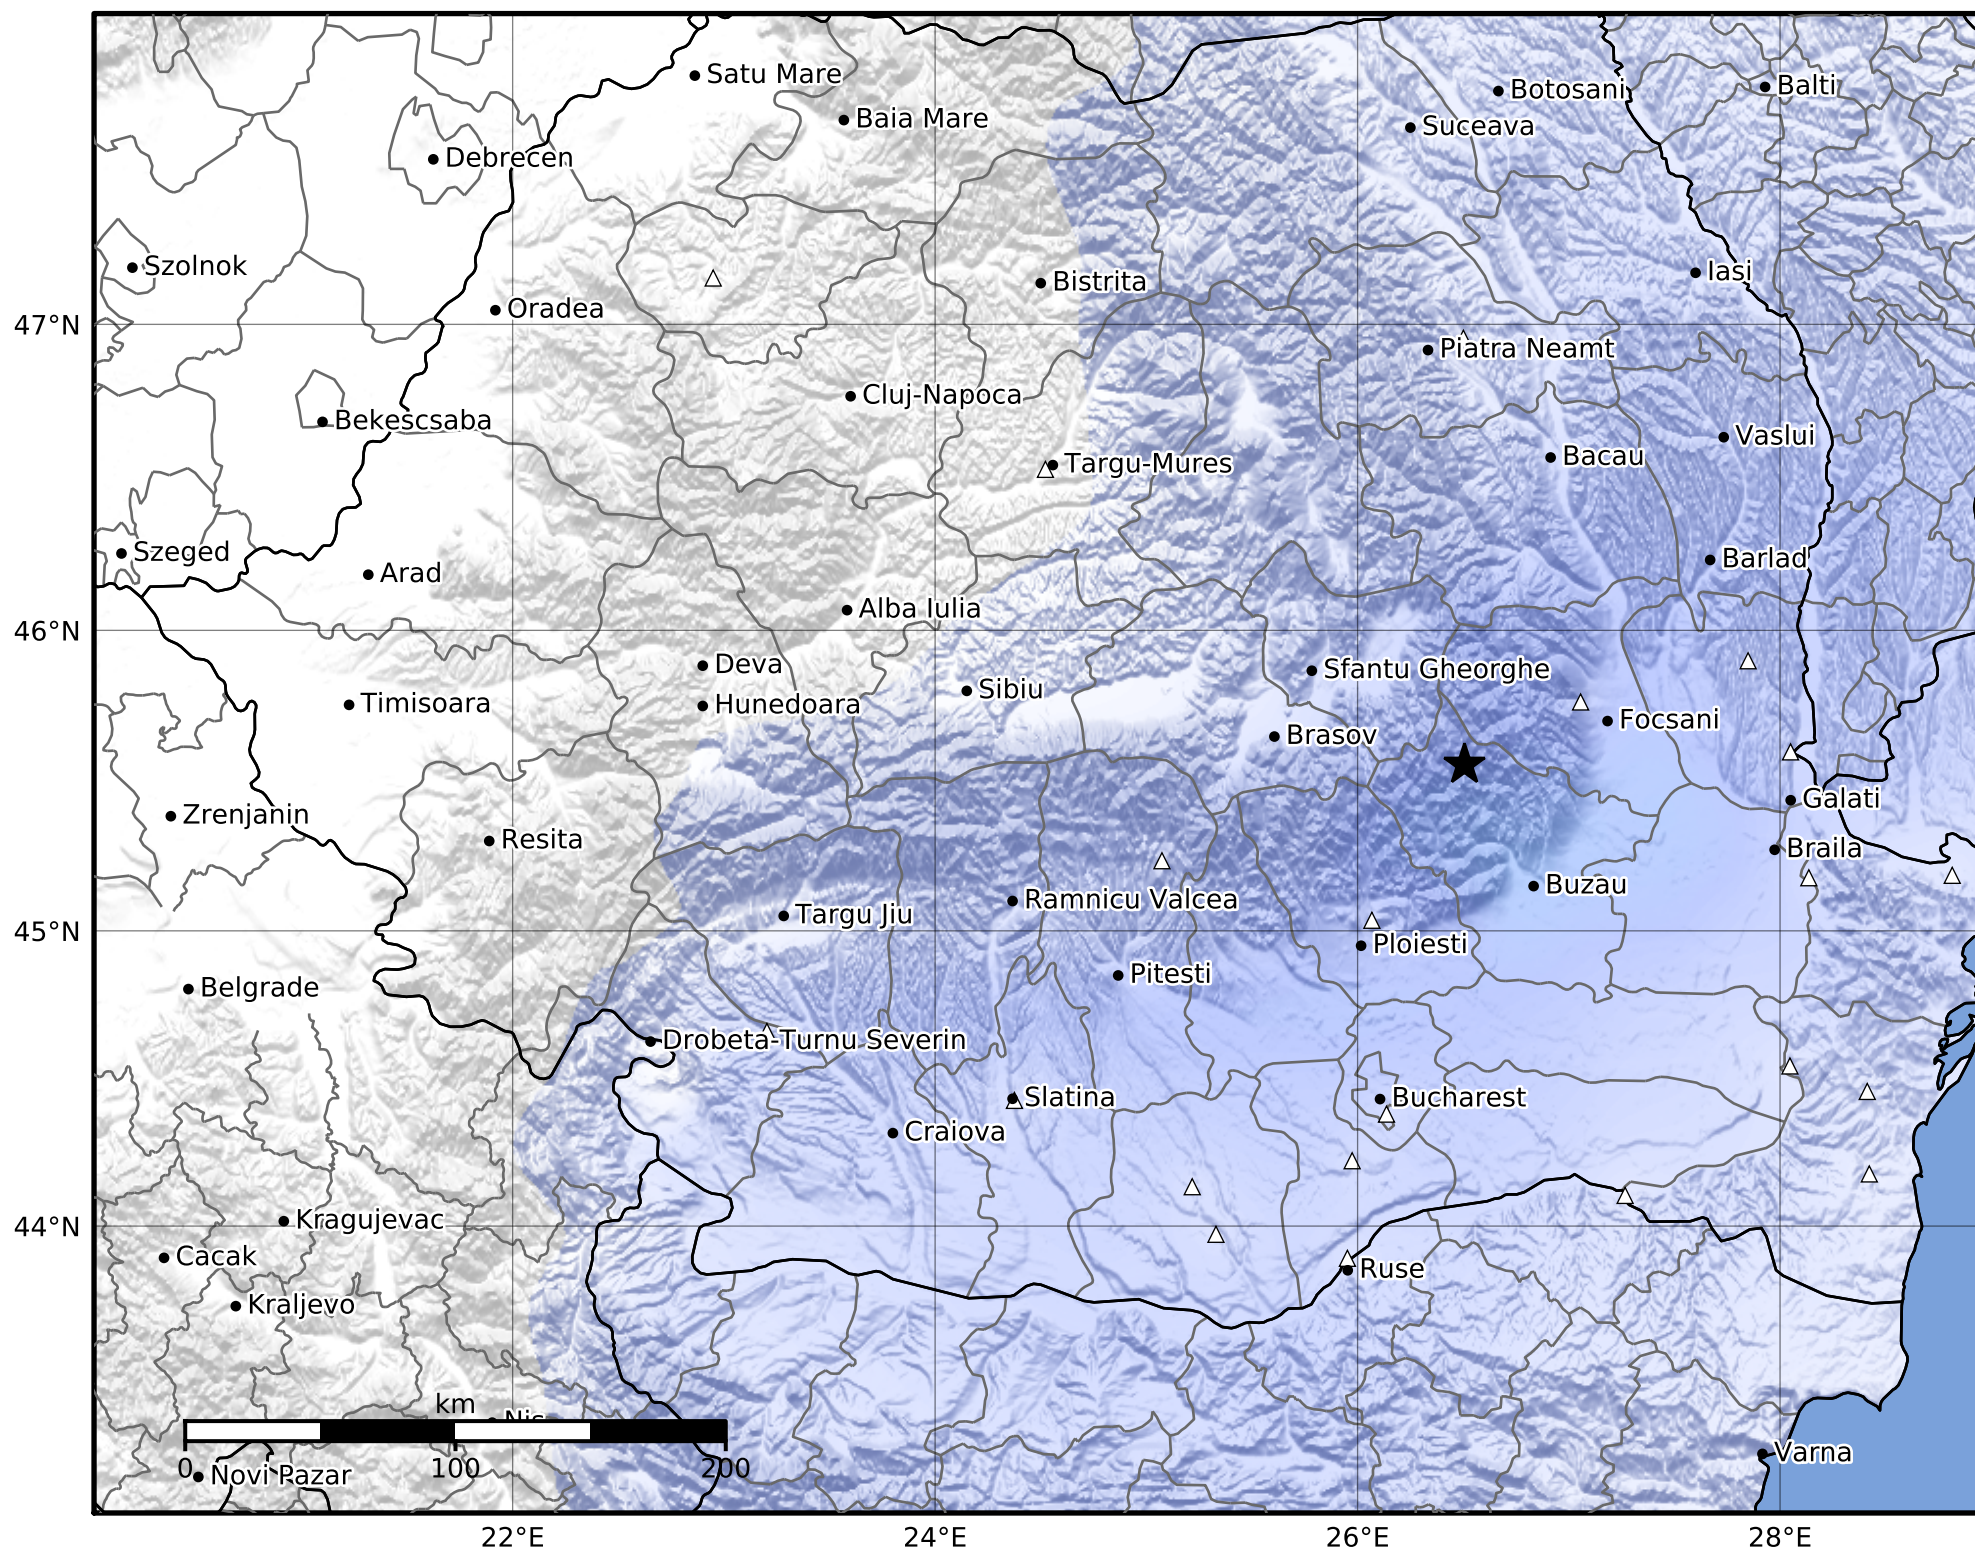

Macroseismic Intensity Map
 INFP ShakeMap: Zona seismică Vrancea - Buzău
 Sep 24, 2022 11:57:47 UTC M3.7 N45.56 E26.51 Depth: 130.0km
 ID:2022092411574724

SHAKING	Not felt	Weak	Light	Moderate	Strong	Very strong	Severe	Violent	Extreme
DAMAGE	None	None	None	Very light	Light	Moderate	Moderate/heavy	Heavy	Very heavy
PGA(%g)	<0.05	0.3	2.76	6.2	11.5	21.5	40.1	74.7	>139
PGV(cm/s)	<0.02	0.13	1.41	4.65	9.64	20	41.4	85.8	>178
INTENSITY	I	II-III	IV	V	VI	VII	VIII	IX	X+

Scale based on Worden et al. (2012)

Version 10: Processed 2022-09-29T05:57:36Z

△ Seismic Instrument ○ Macroseismic Observation ★ Epicenter