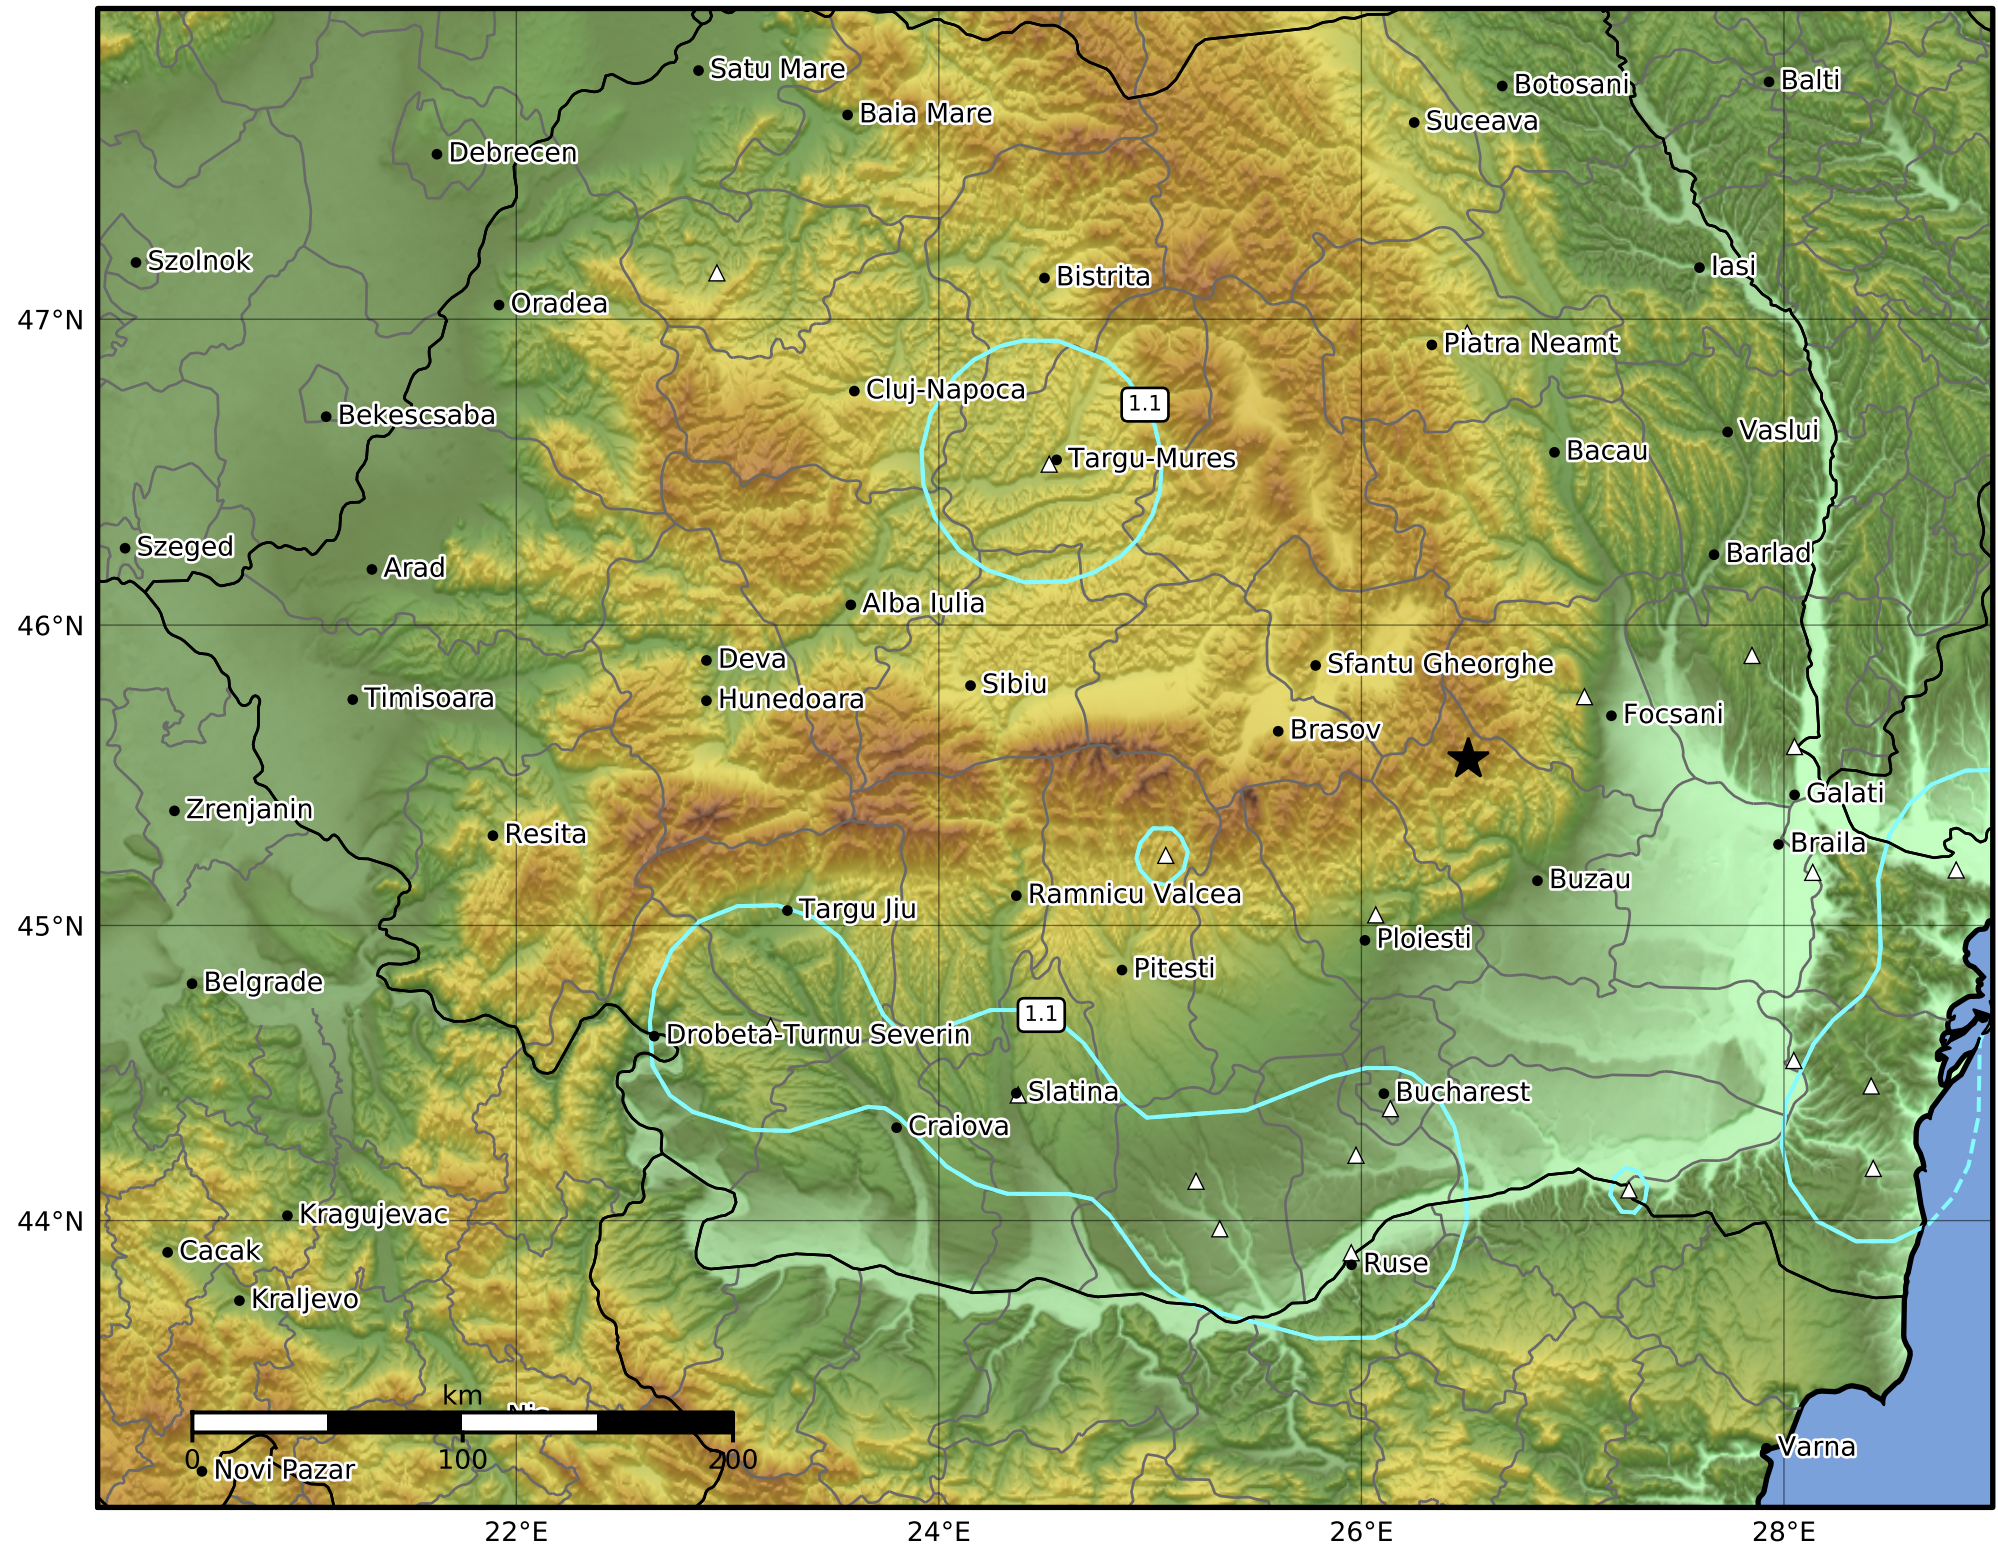

Peak Ground Velocity Map
 INFP ShakeMap: Zona seismica Vrancea - Buzau
 Sep 24, 2022 11:57:47 UTC M3.7 N45.56 E26.51 Depth: 130.0km
 ID:2022092411574724

PGV (cm/s)	0.1	0.3	0.5	0.7	1	3	5	7	10	30	50	70
------------	-----	-----	-----	-----	---	---	---	---	----	----	----	----

Scale based on Worden et al. (2012)

Version 10: Processed 2022-09-29T05:57:36Z

△ Seismic Instrument ○ Macroseismic Observation ★ Epicenter