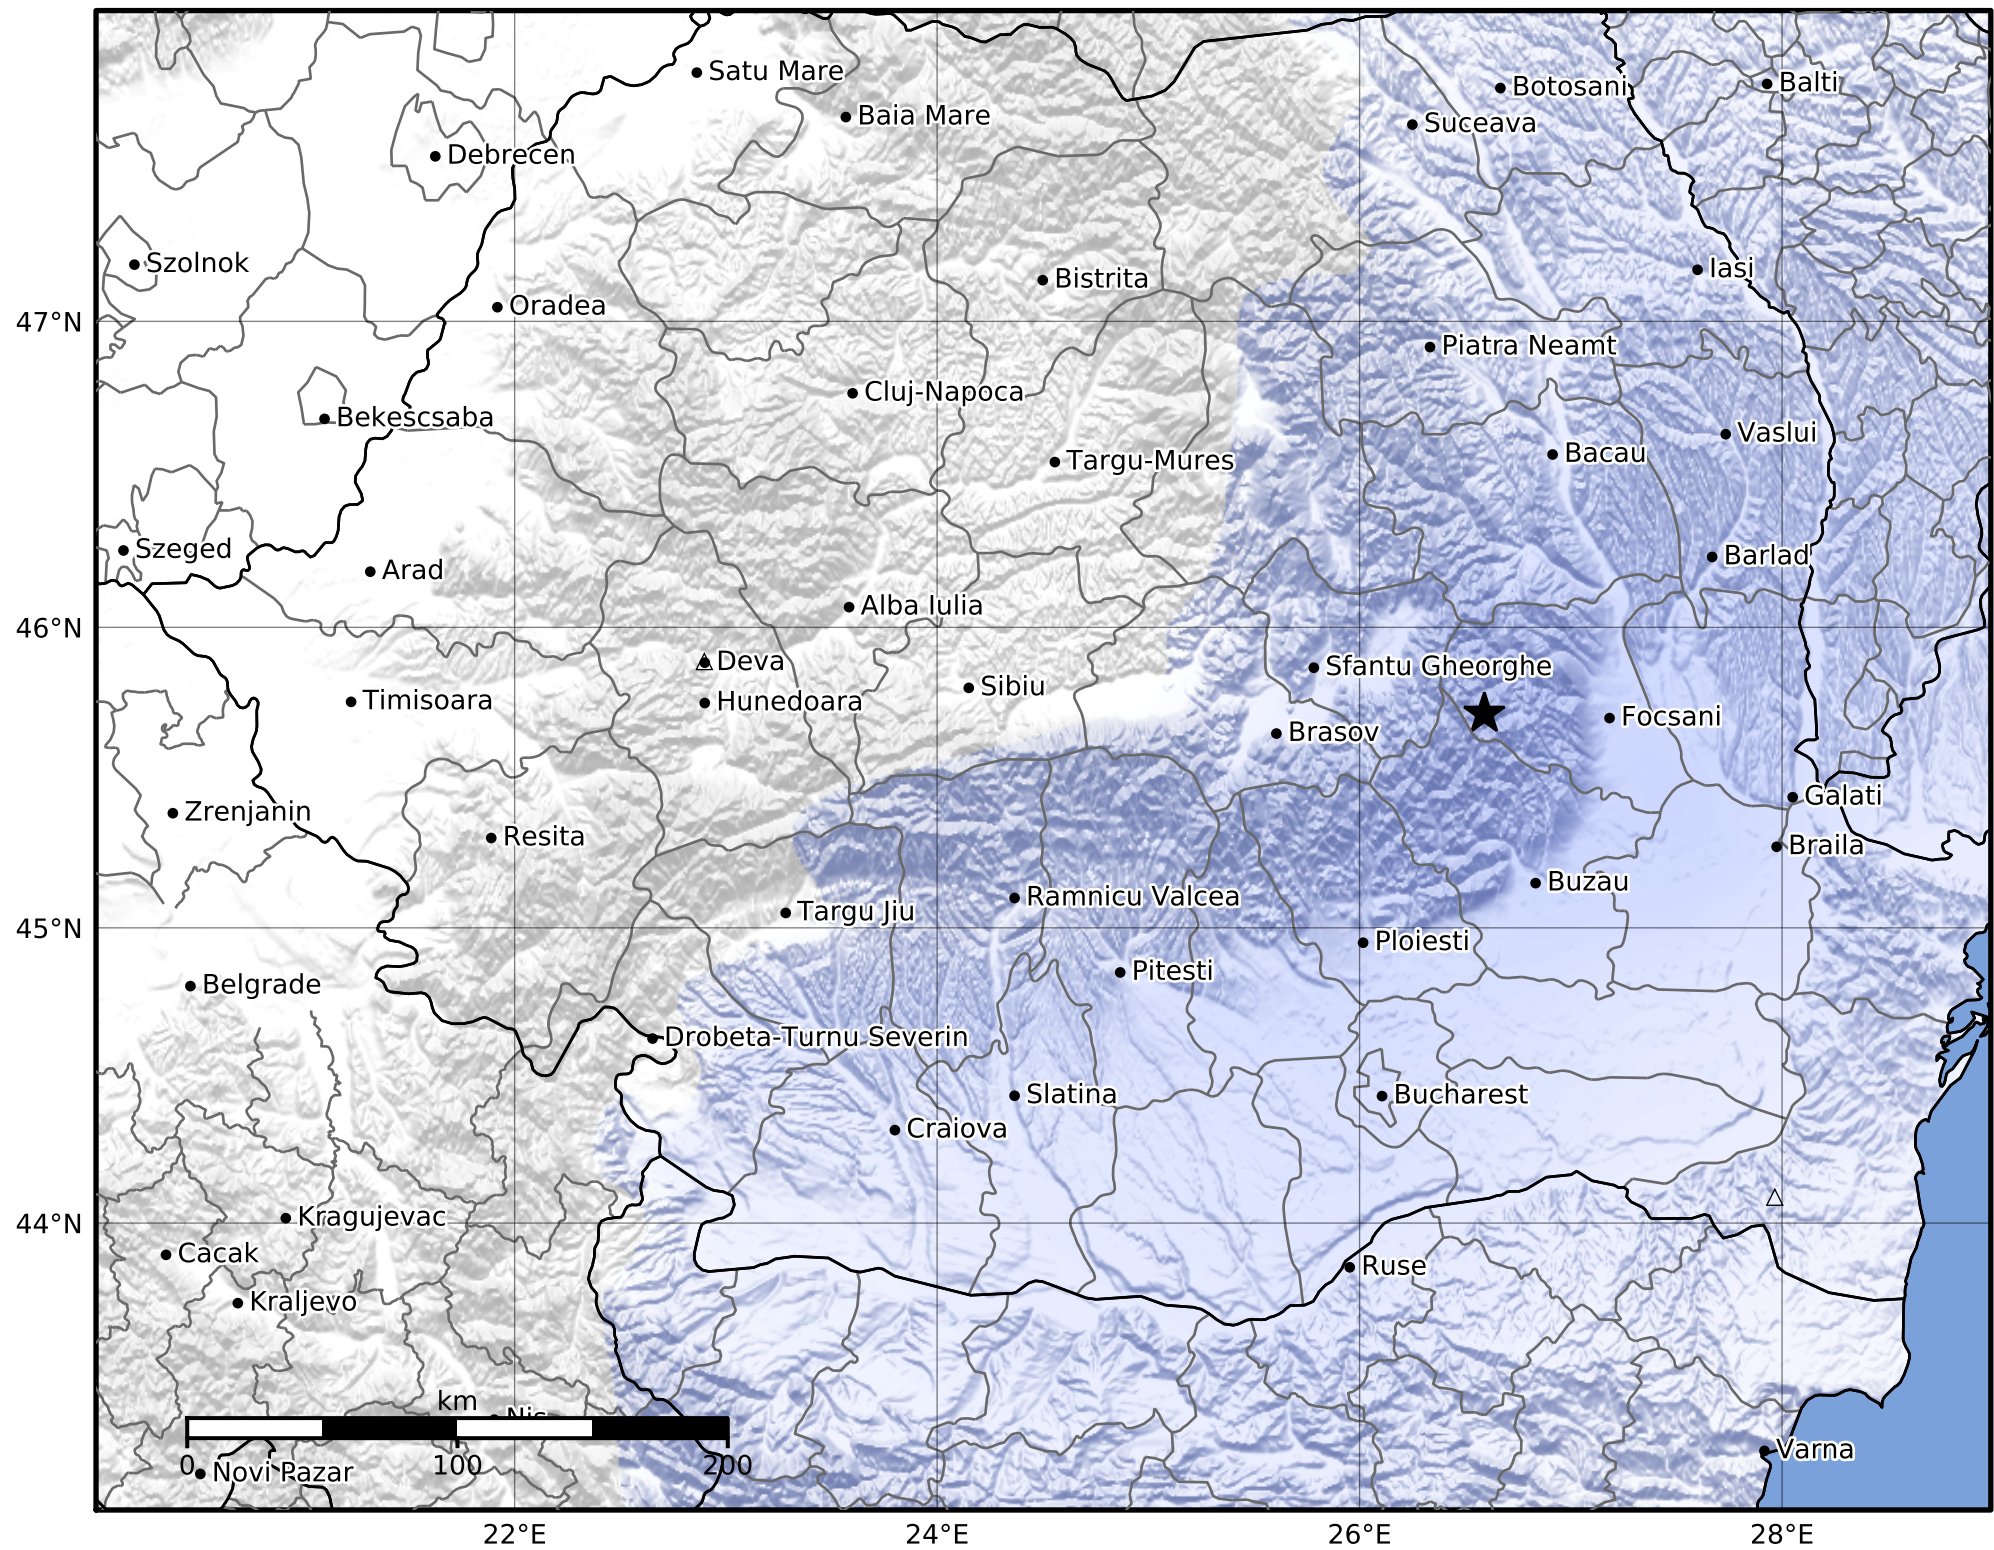

Macroseismic Intensity Map
 INFP ShakeMap: Zona seismică Vrancea - Vrancea
 Oct 03, 2022 15:14:48 UTC M3.0 N45.71 E26.59 Depth: 80.0km
 ID:2022100315144842

SHAKING	Not felt	Weak	Light	Moderate	Strong	Very strong	Severe	Violent	Extreme
DAMAGE	None	None	None	Very light	Light	Moderate	Moderate/heavy	Heavy	Very heavy
PGA(%g)	<0.05	0.3	2.76	6.2	11.5	21.5	40.1	74.7	>139
PGV(cm/s)	<0.02	0.13	1.41	4.65	9.64	20	41.4	85.8	>178
INTENSITY	I	II-III	IV	V	VI	VII	VIII	IX	X+

Scale based on Worden et al. (2012)

Version 1: Processed 2022-10-04T07:07:05Z

△ Seismic Instrument ○ Macroseismic Observation ★ Epicenter