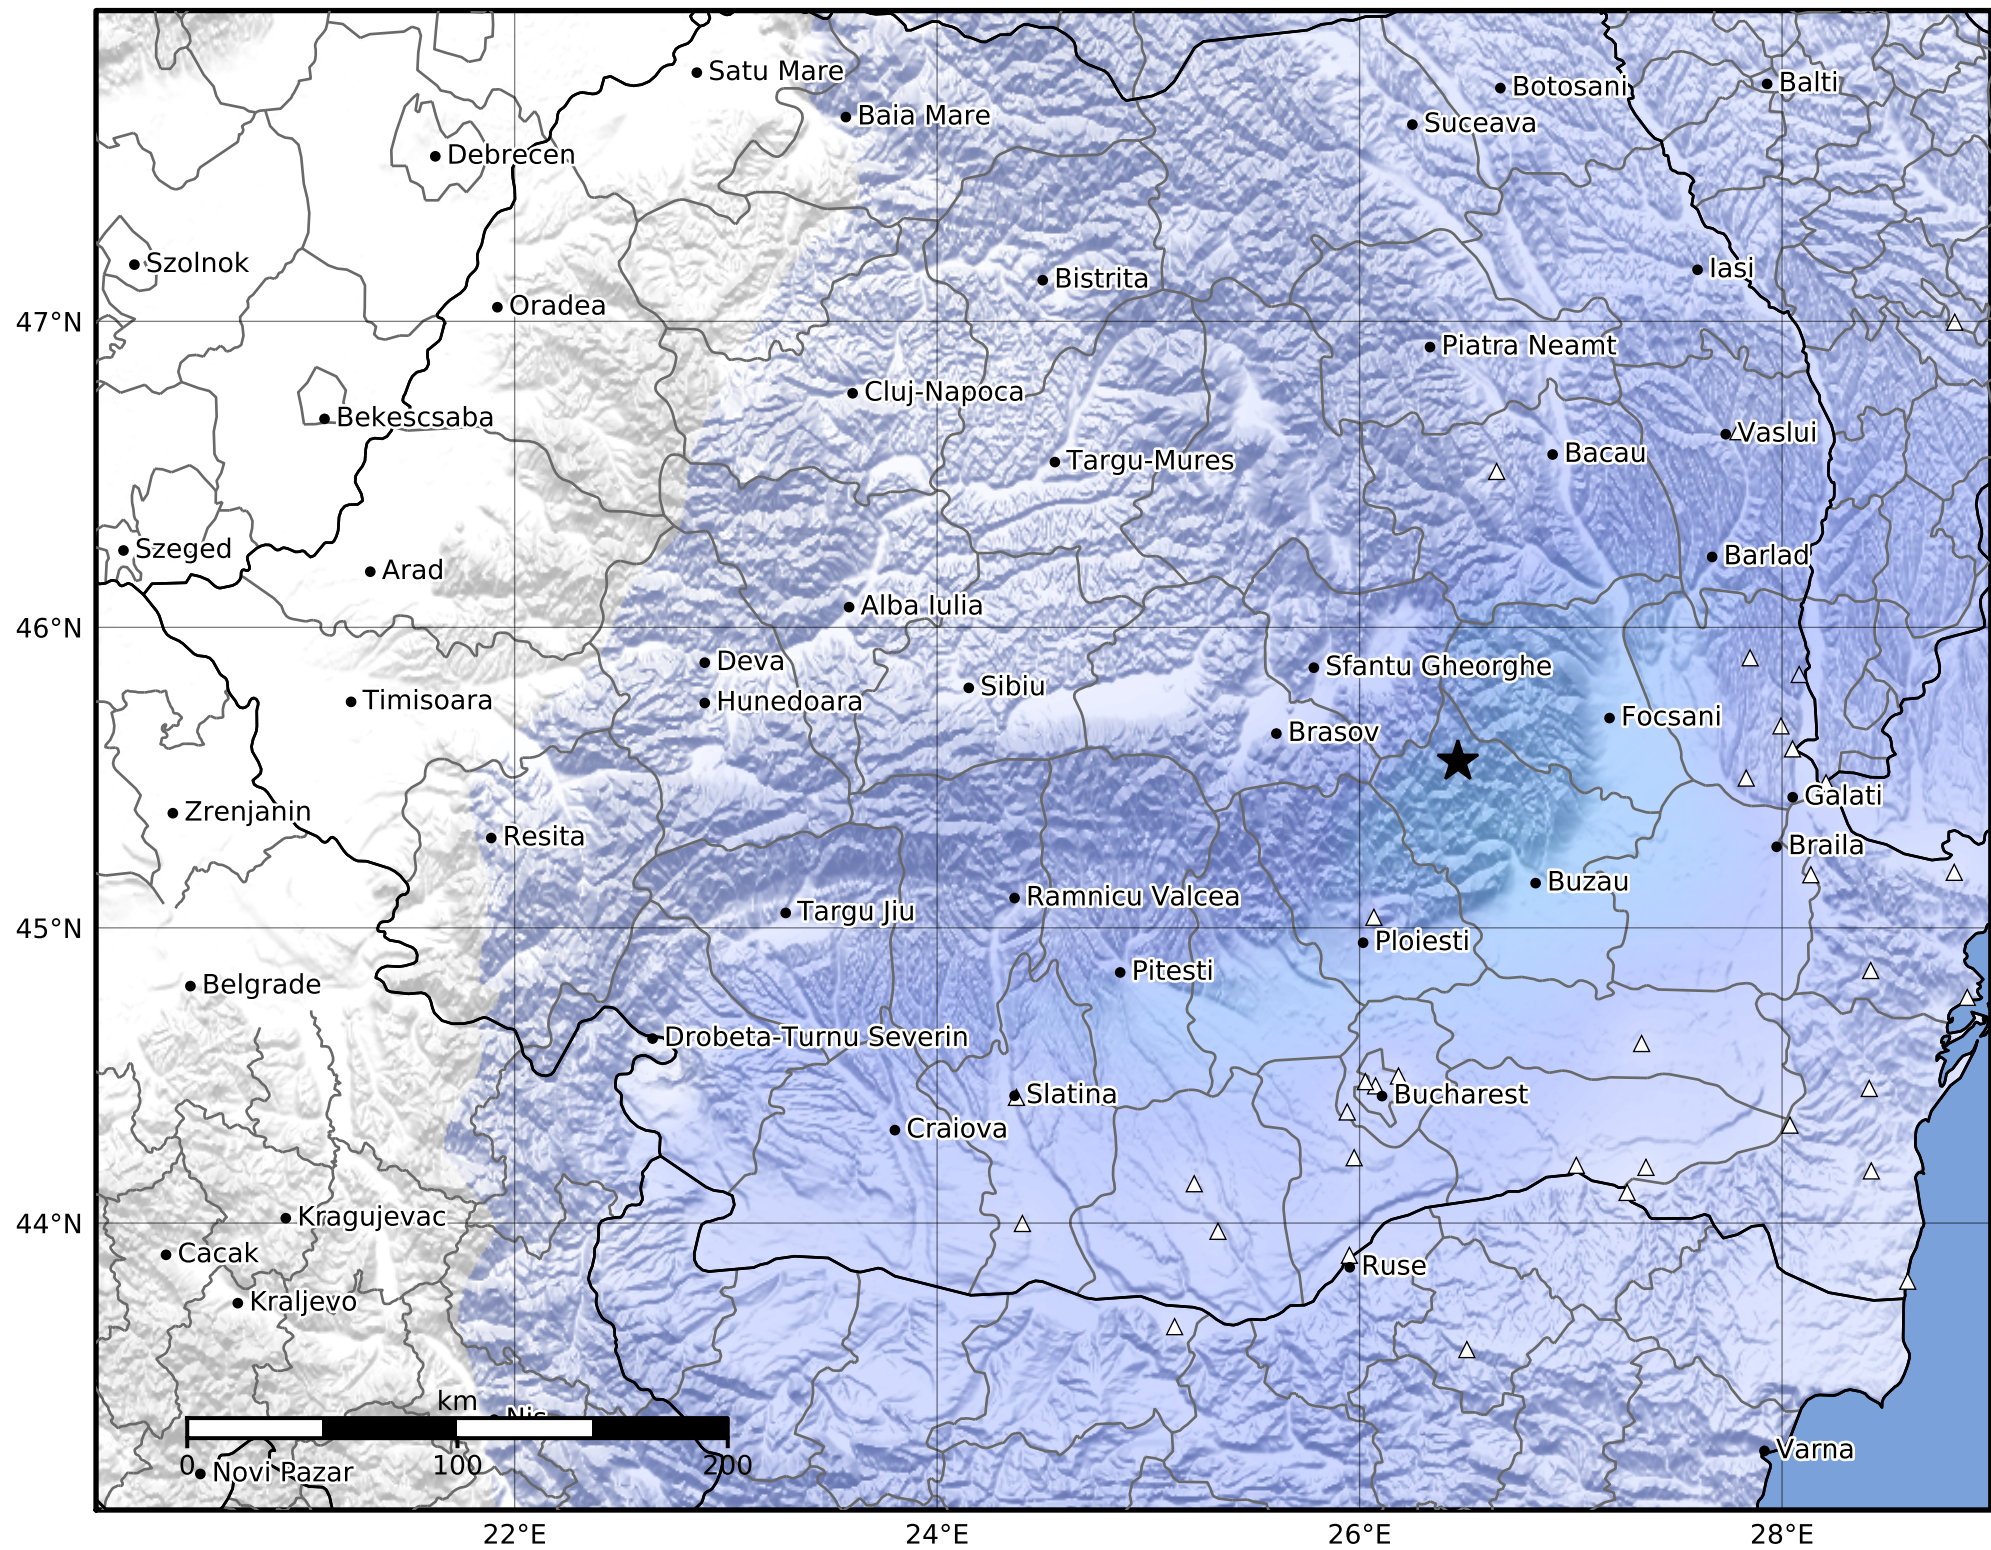

Macroseismic Intensity Map  
 INFP ShakeMap: Zona seismică Vrancea - Buzău  
 Oct 03, 2022 15:44:11 UTC M4.0 N45.56 E26.47 Depth: 140.0km  
 ID:2022100315441121

SHAKING	Not felt	Weak	Light	Moderate	Strong	Very strong	Severe	Violent	Extreme
DAMAGE	None	None	None	Very light	Light	Moderate	Moderate/heavy	Heavy	Very heavy
PGA(%g)	<0.05	0.3	2.76	6.2	11.5	21.5	40.1	74.7	>139
PGV(cm/s)	<0.02	0.13	1.41	4.65	9.64	20	41.4	85.8	>178
INTENSITY	<b>I</b>	<b>II-III</b>	<b>IV</b>	<b>V</b>	<b>VI</b>	<b>VII</b>	<b>VIII</b>	<b>IX</b>	<b>X+</b>

Scale based on Worden et al. (2012)

Version 1: Processed 2022-10-04T07:21:33Z

△ Seismic Instrument      ○ Macroseismic Observation      ★ Epicenter