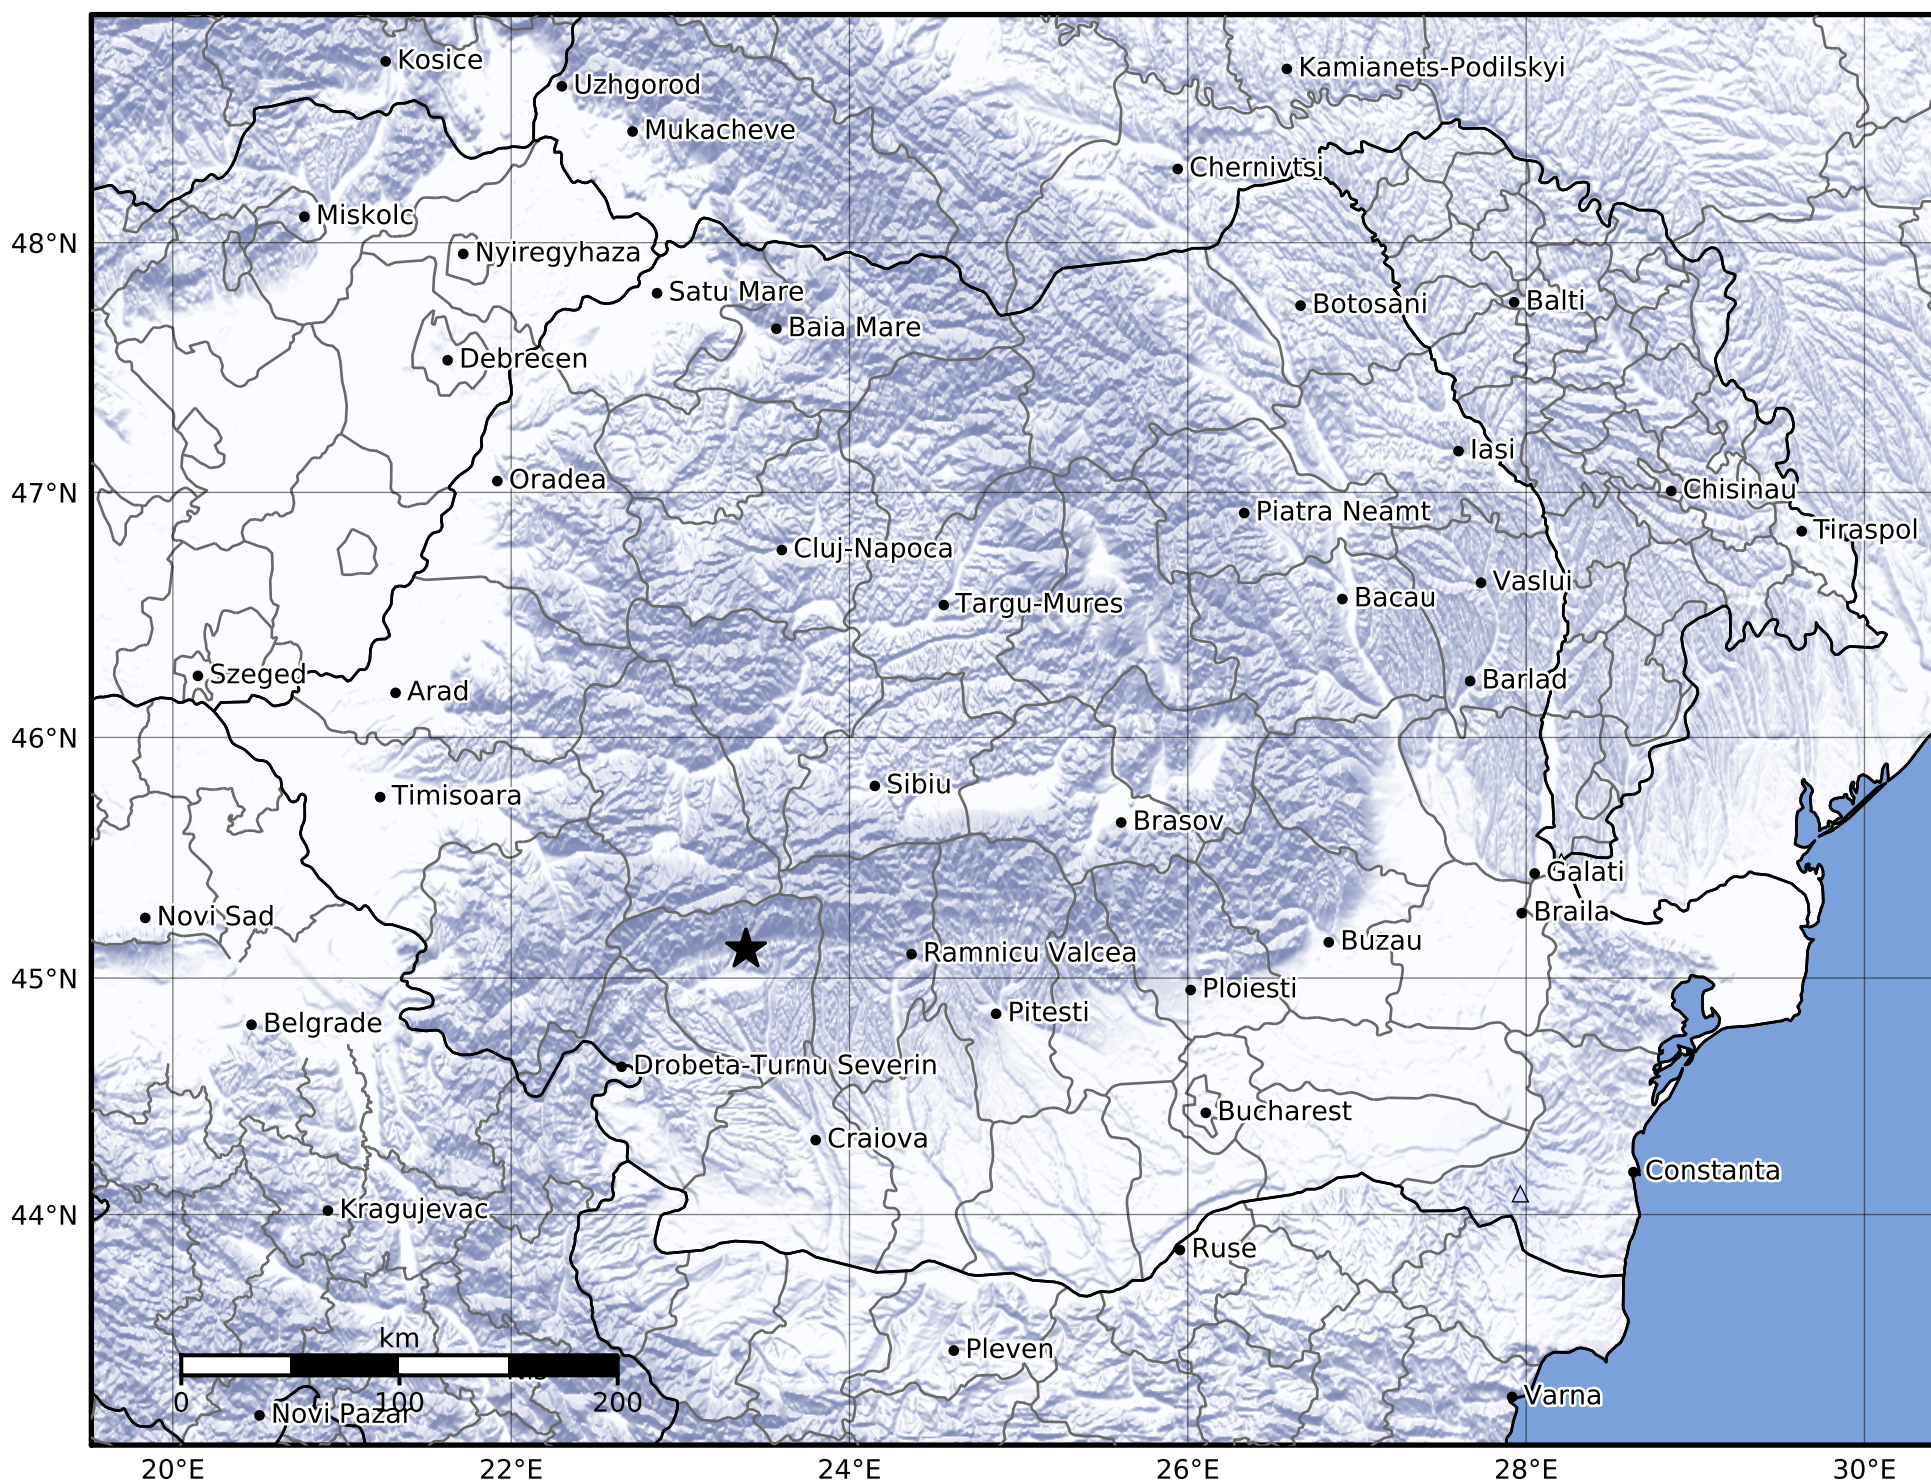

Macroseismic Intensity Map
 INFP ShakeMap: Oltenia - Gorj
 Oct 04, 2022 12:36:19 UTC M2.2 N45.12 E23.39 Depth: 5.0km
 ID:2022100412361947

| | | | | | | | | | |
|-----------|----------|---------------|-----------|------------|-----------|-------------|----------------|-----------|------------|
| SHAKING | Not felt | Weak | Light | Moderate | Strong | Very strong | Severe | Violent | Extreme |
| DAMAGE | None | None | None | Very light | Light | Moderate | Moderate/heavy | Heavy | Very heavy |
| PGA(%g) | <0.05 | 0.3 | 2.76 | 6.2 | 11.5 | 21.5 | 40.1 | 74.7 | >139 |
| PGV(cm/s) | <0.02 | 0.13 | 1.41 | 4.65 | 9.64 | 20 | 41.4 | 85.8 | >178 |
| INTENSITY | I | II-III | IV | V | VI | VII | VIII | IX | X+ |

Scale based on Worden et al. (2012)

Version 1: Processed 2022-10-04T12:48:21Z

△ Seismic Instrument

○ Macroseismic Observation

★ Epicenter