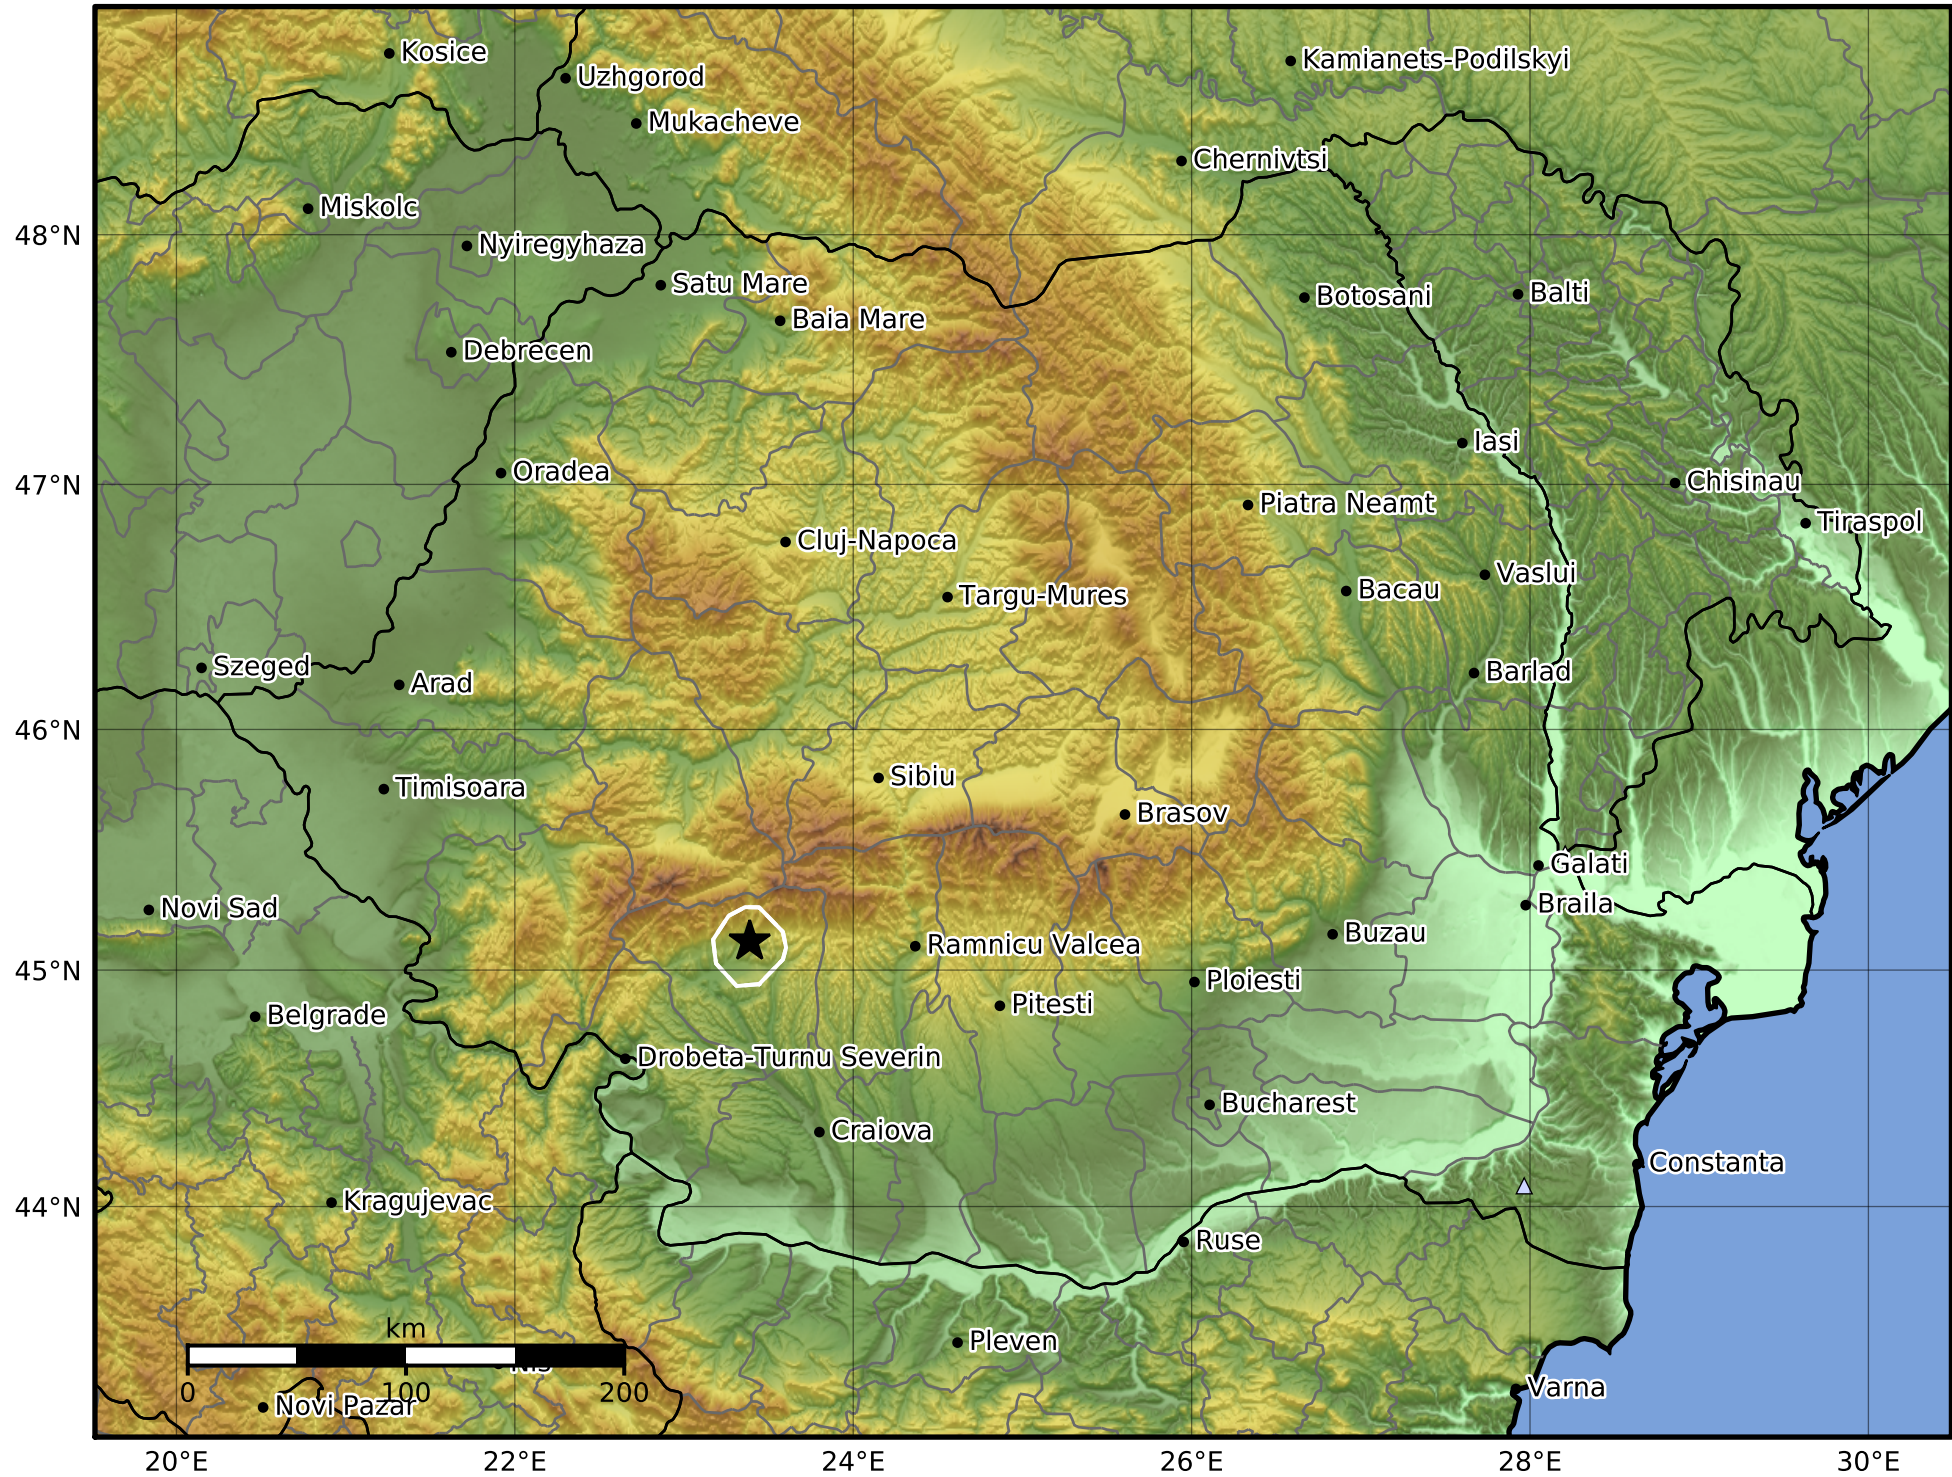

Peak Ground Acceleration Map
 INFP ShakeMap: Oltenia - Gorj
 Oct 04, 2022 12:36:19 UTC M2.2 N45.12 E23.39 Depth: 5.0km
 ID:2022100412361947

Scale based on Worden et al. (2012)

Version 1: Processed 2022-10-04T12:48:21Z

△ Seismic Instrument ○ Macroseismic Observation ★ Epicenter