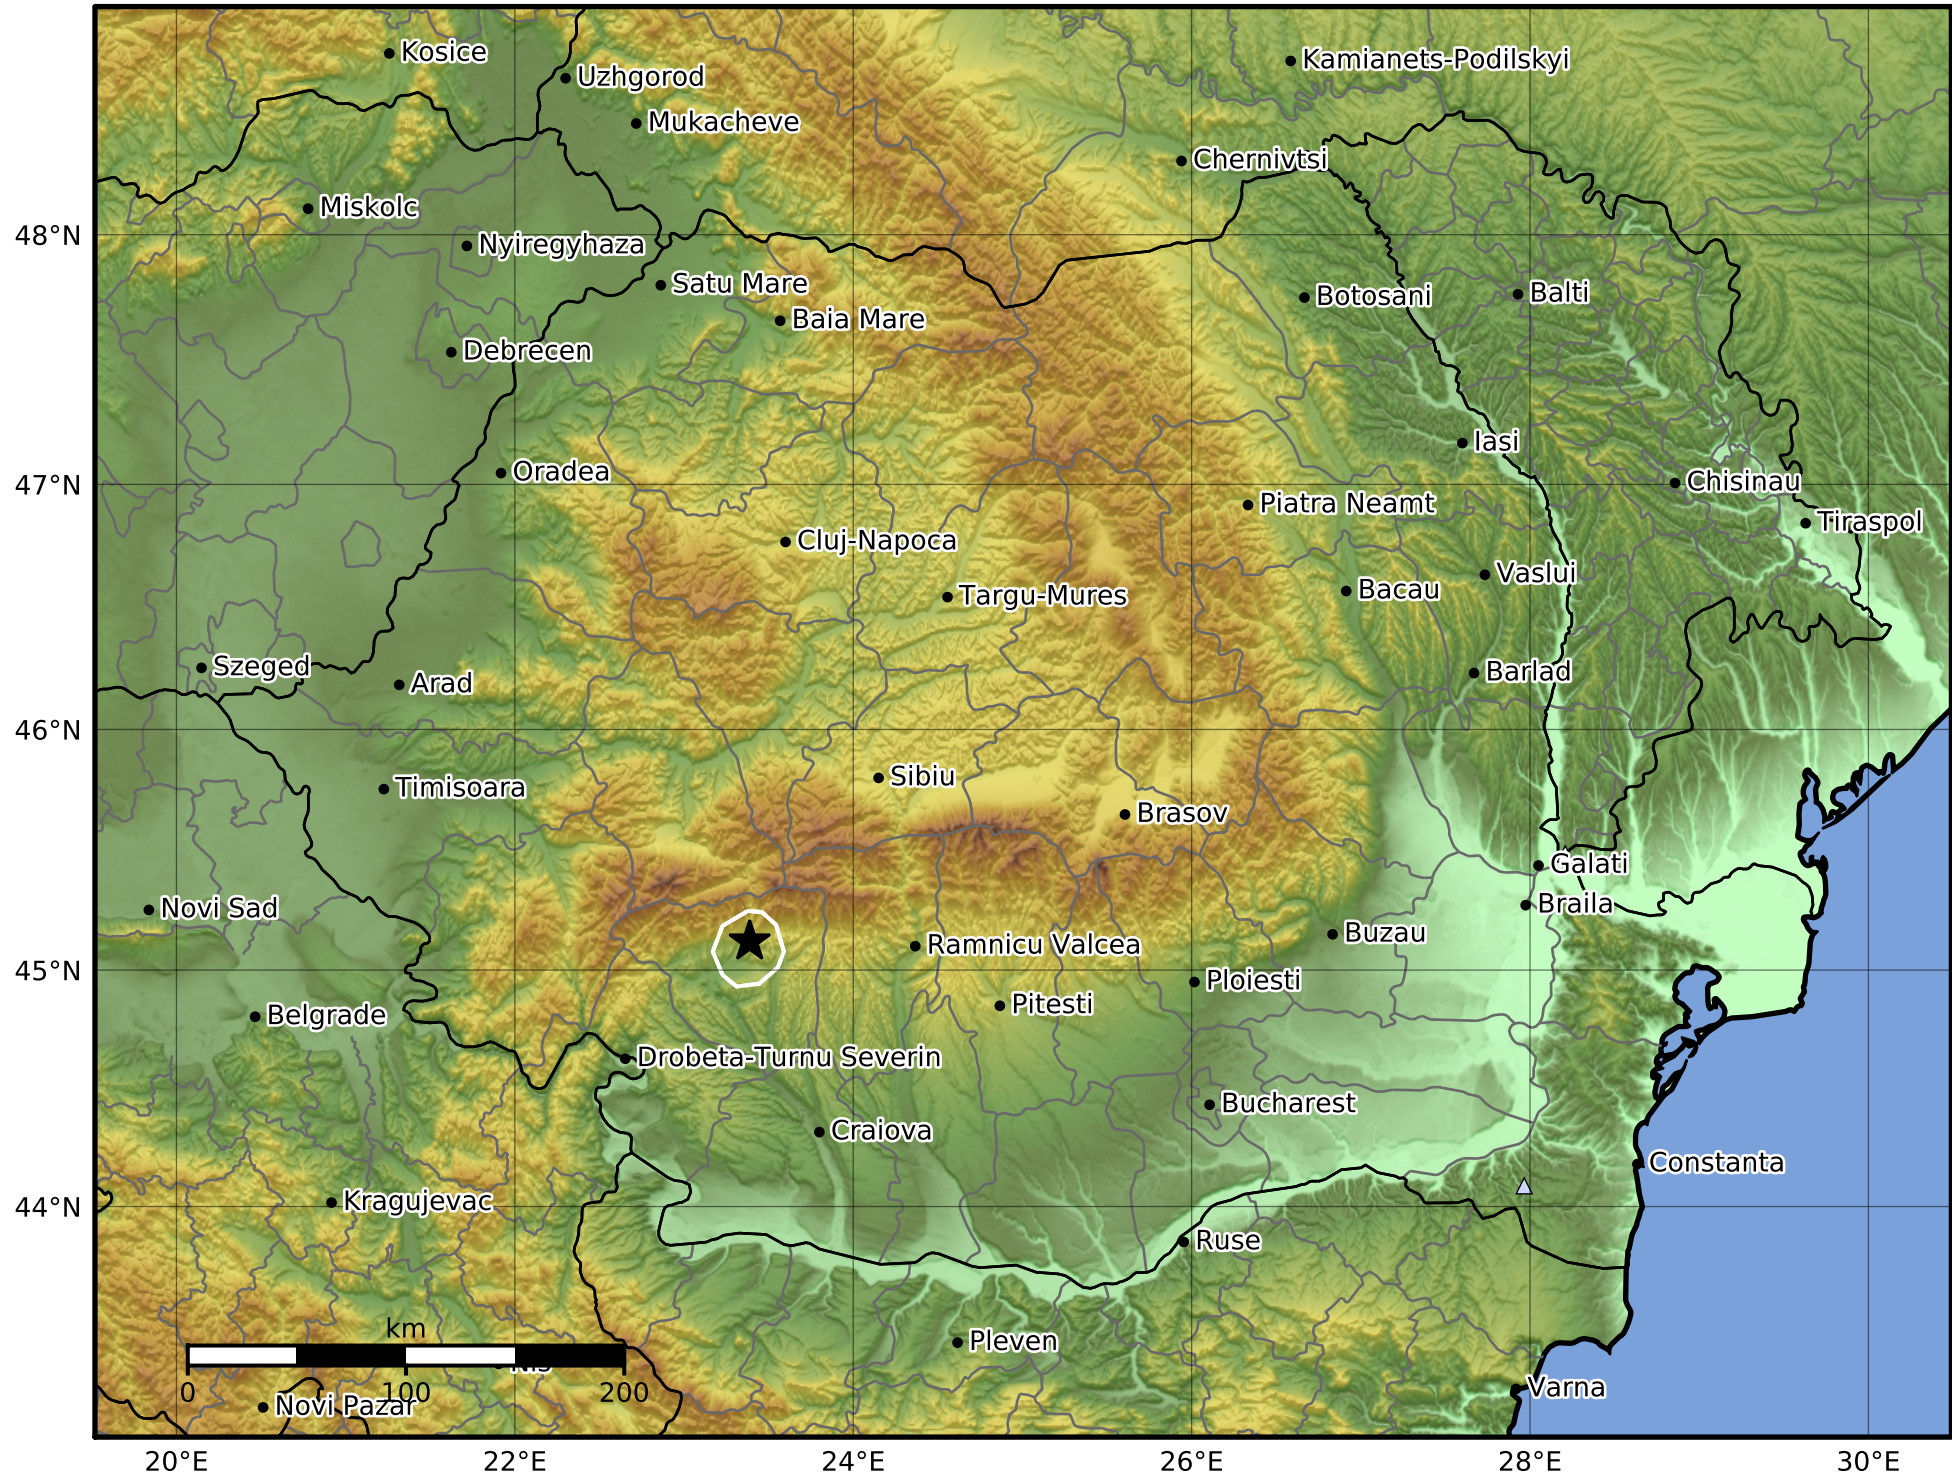

Peak Ground Velocity Map
 INFP ShakeMap: Oltenia - Gorj
 Oct 04, 2022 12:36:19 UTC M2.2 N45.12 E23.39 Depth: 5.0km
 ID:2022100412361947

Scale based on Worden et al. (2012)

Version 1: Processed 2022-10-04T12:48:21Z

△ Seismic Instrument ○ Macro seismic Observation ★ Epicenter