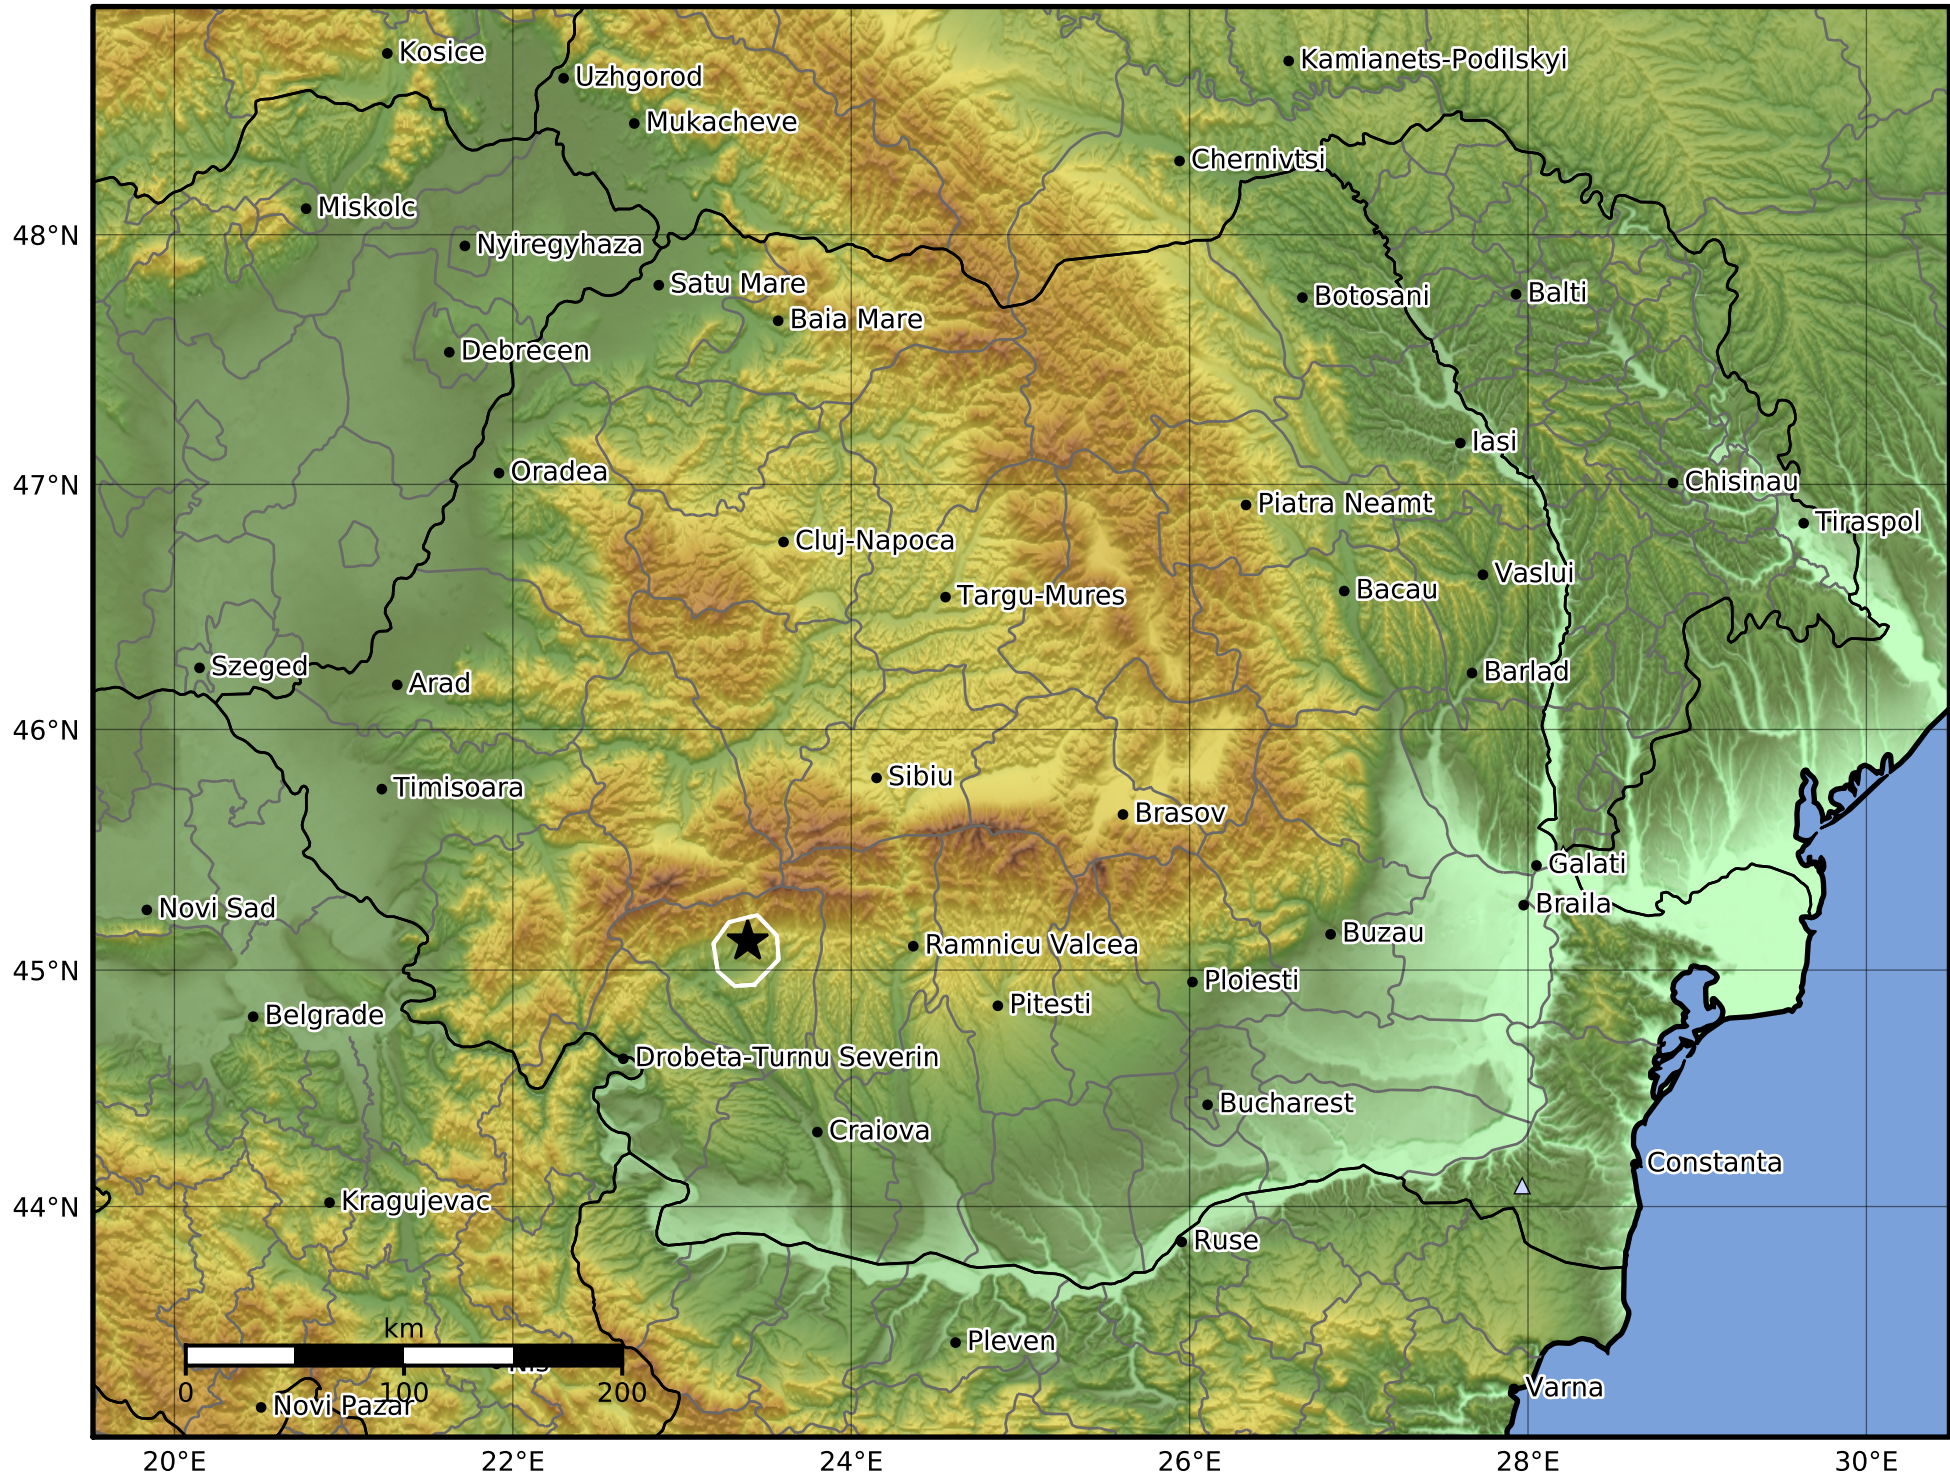

0.3 Second Peak Spectral Acceleration Map
 INFP ShakeMap: Oltenia - Gorj
 Oct 04, 2022 12:36:19 UTC M2.2 N45.12 E23.39 Depth: 5.0km
 ID:2022100412361947

Scale based on Worden et al. (2012)

Version 1: Processed 2022-10-04T12:48:21Z

△ Seismic Instrument ○ Macroseismic Observation ★ Epicenter