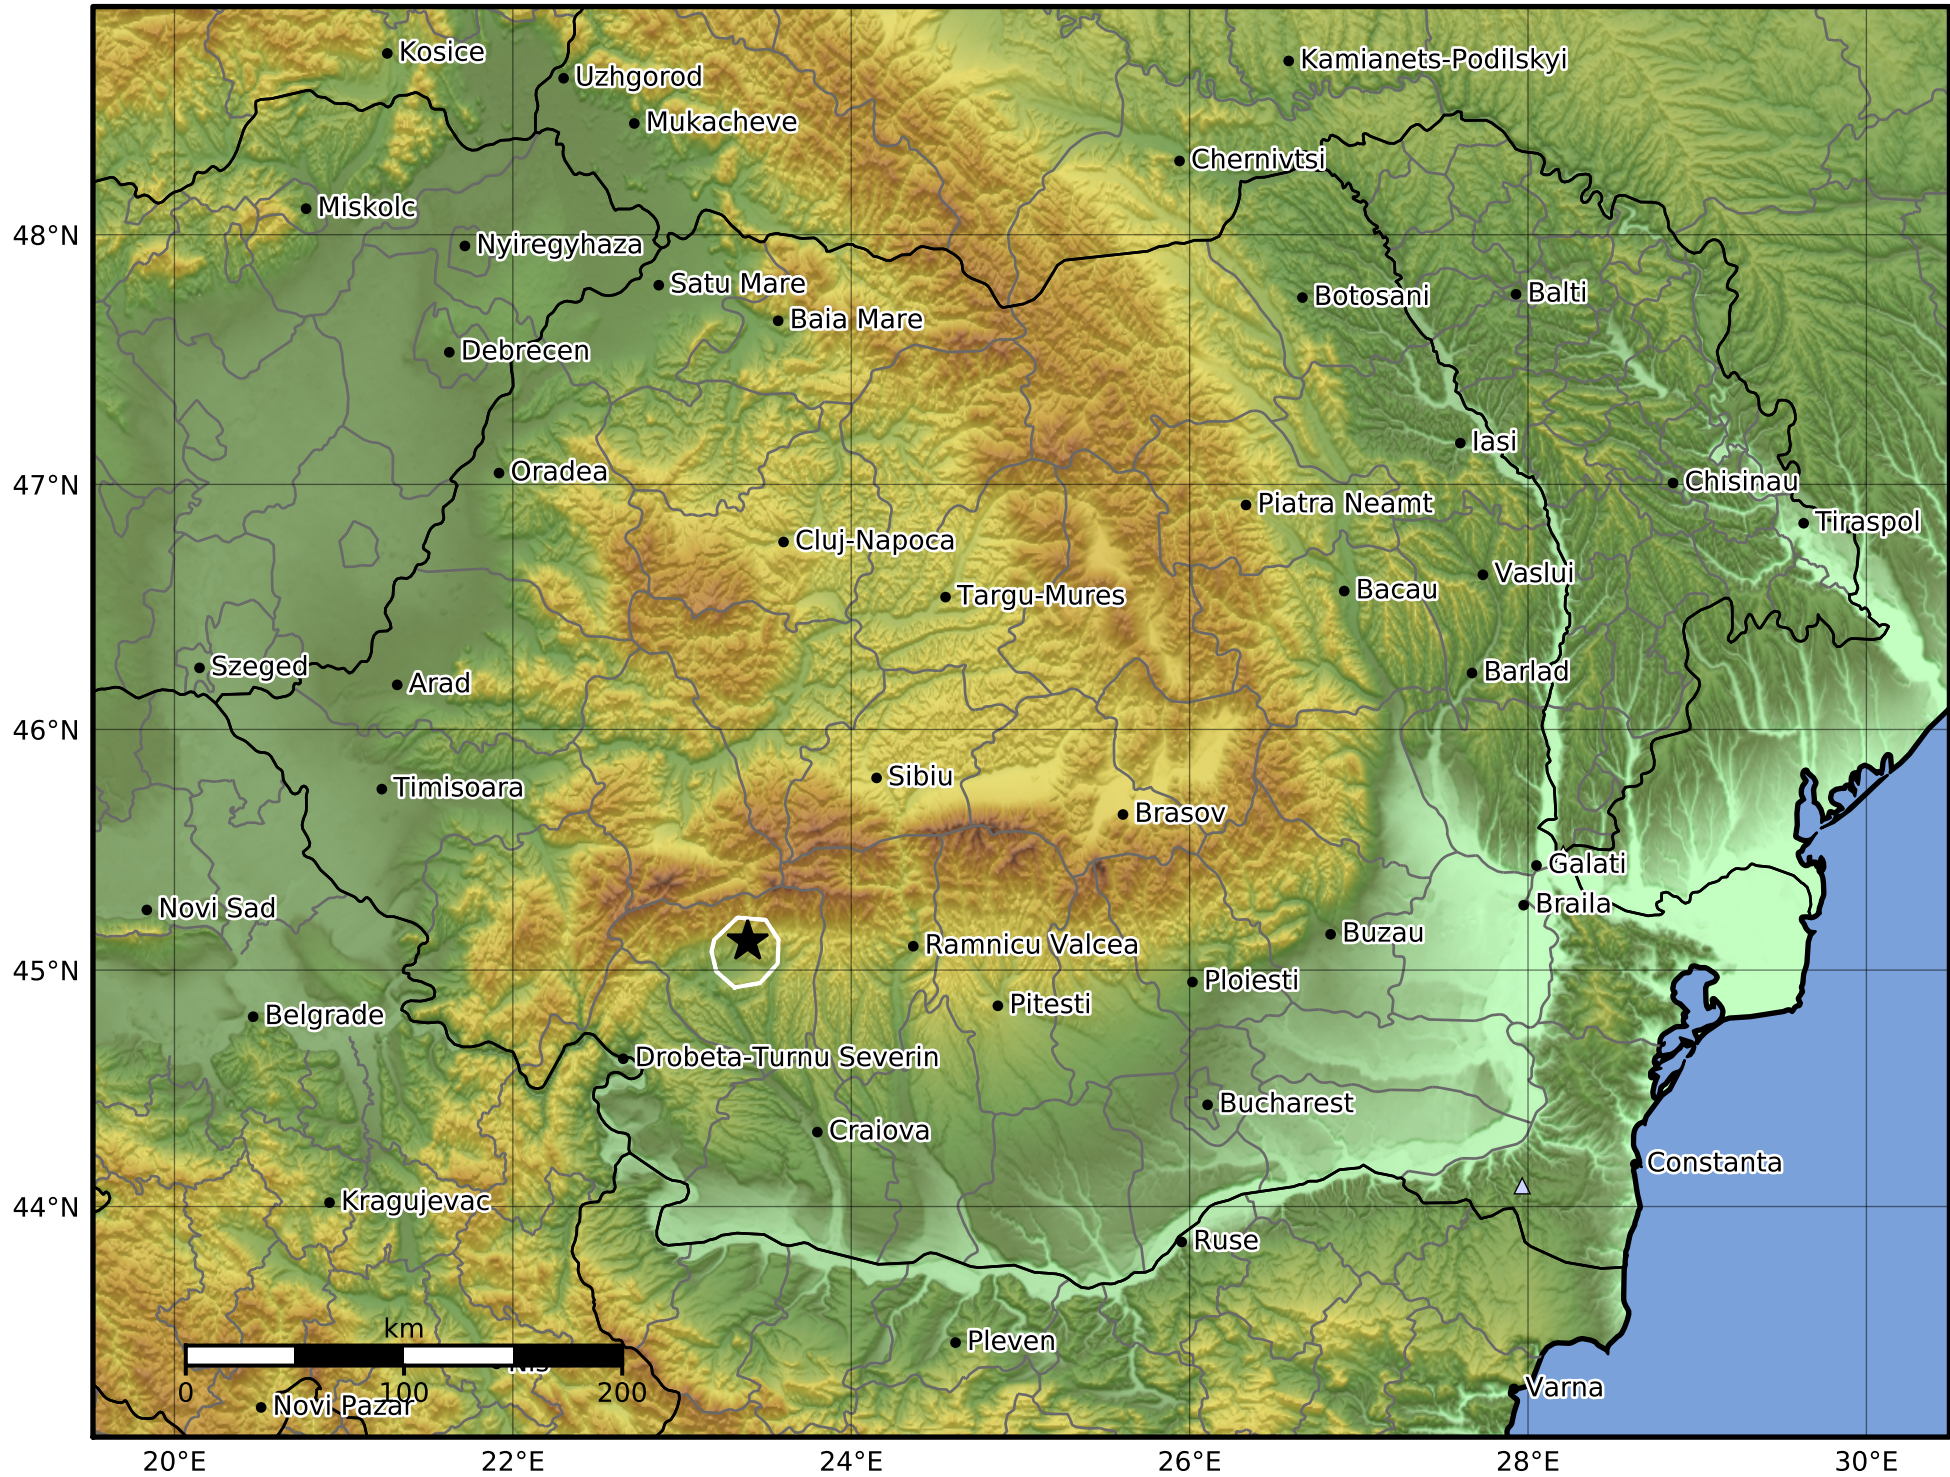

3.0 Second Peak Spectral Acceleration Map  
 INFP ShakeMap: Oltenia - Gorj  
 Oct 04, 2022 12:36:19 UTC M2.2 N45.12 E23.39 Depth: 5.0km  
 ID:2022100412361947

Scale based on Worden et al. (2012)

Version 1: Processed 2022-10-04T12:48:21Z

△ Seismic Instrument      ○ Macroseismic Observation      ★ Epicenter