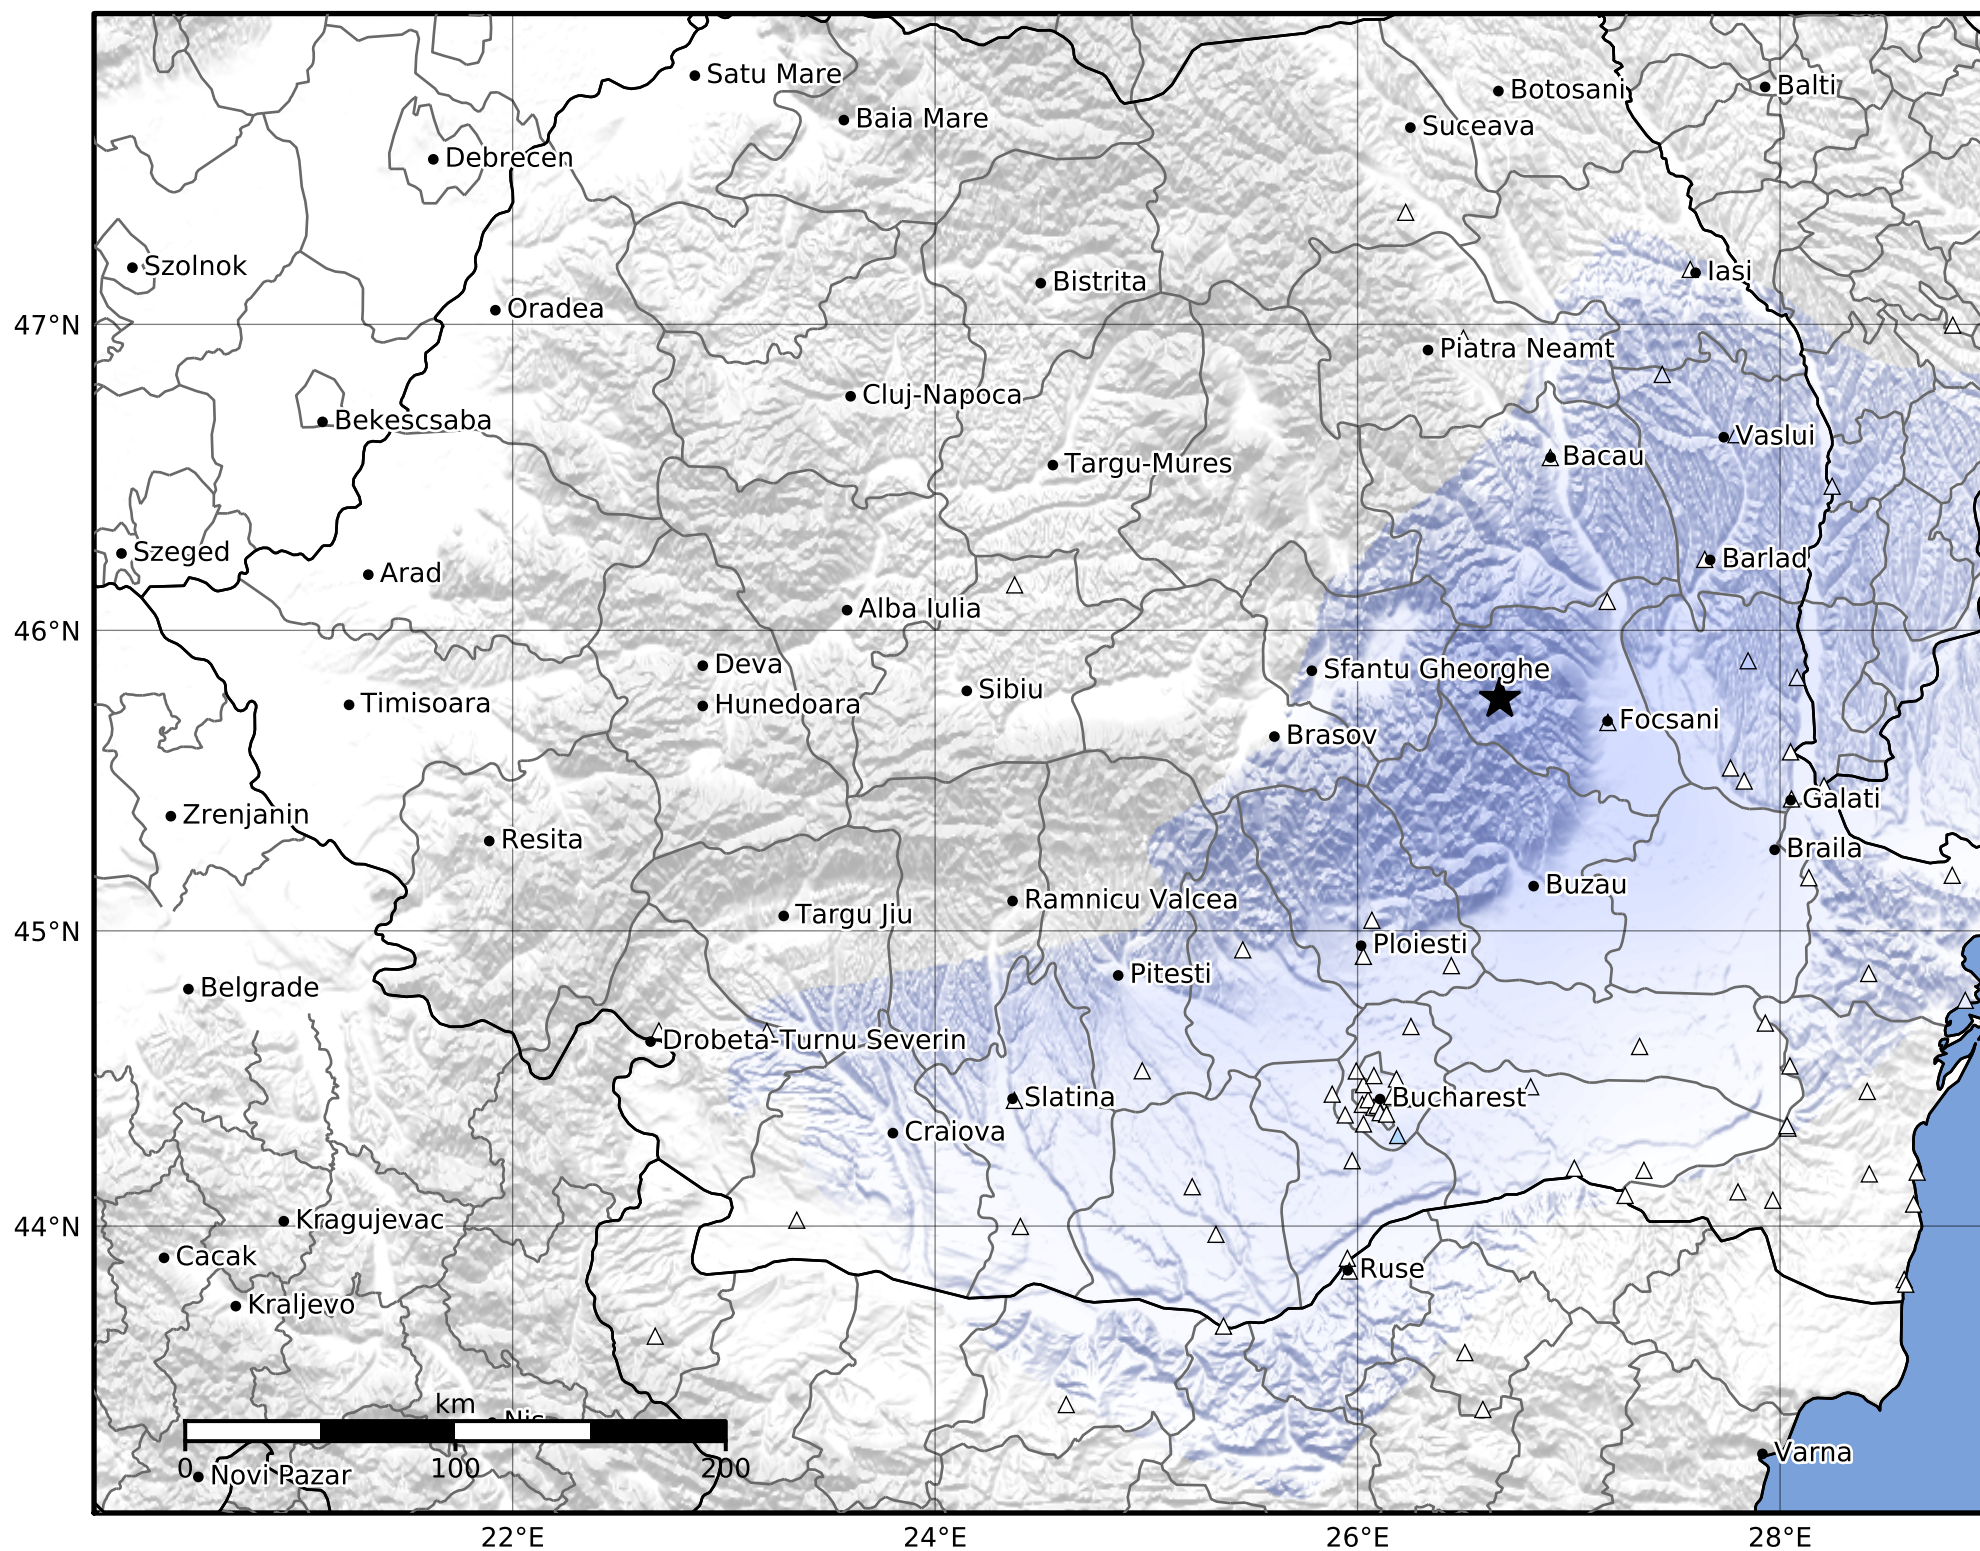

Macroseismic Intensity Map  
 INFP ShakeMap: Zona seismică Vrancea - Vrancea  
 Dec 15, 2022 23:47:13 UTC M4.0 N45.77 E26.67 Depth: 90.0km  
 ID:2022121523471383

SHAKING	Not felt	Weak	Light	Moderate	Strong	Very strong	Severe	Violent	Extreme
DAMAGE	None	None	None	Very light	Light	Moderate	Moderate/heavy	Heavy	Very heavy
PGA(%g)	<0.05	0.3	2.76	6.2	11.5	21.5	40.1	74.7	>139
PGV(cm/s)	<0.02	0.13	1.41	4.65	9.64	20	41.4	85.8	>178
INTENSITY	<b>I</b>	<b>II-III</b>	<b>IV</b>	<b>V</b>	<b>VI</b>	<b>VII</b>	<b>VIII</b>	<b>IX</b>	<b>X+</b>

Scale based on Worden et al. (2012)

Version 1: Processed 2022-12-16T00:05:04Z

△ Seismic Instrument      ○ Macroseismic Observation      ★ Epicenter