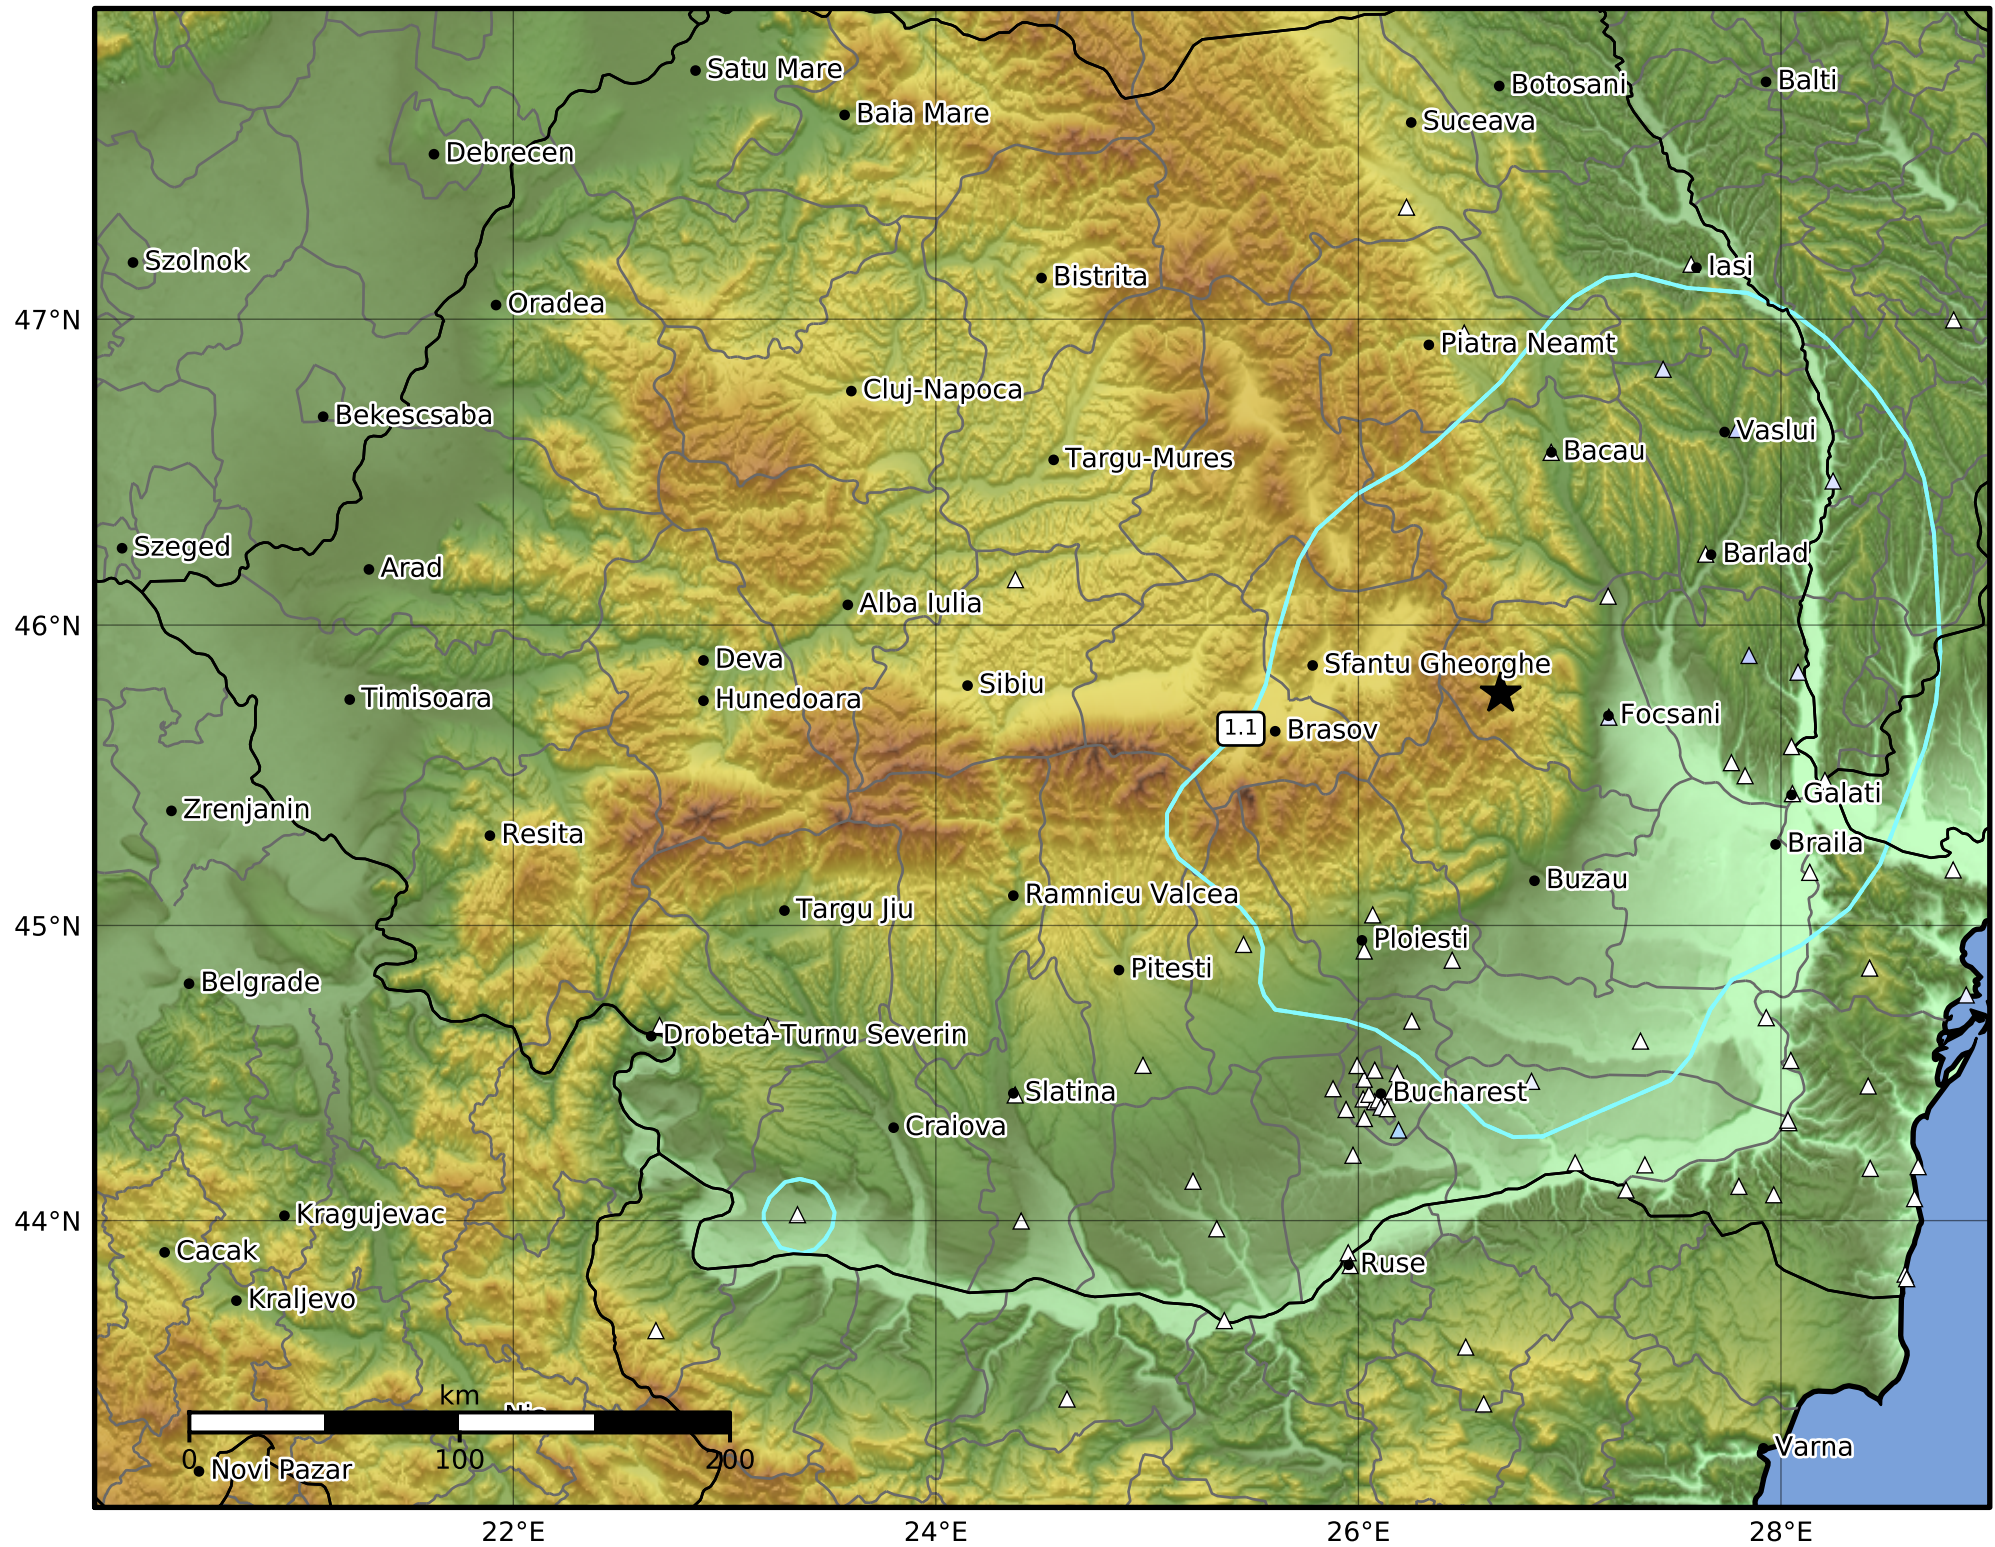

Peak Ground Velocity Map
 INFP ShakeMap: Zona seismică Vrancea - Vrancea
 Dec 15, 2022 23:47:13 UTC M4.0 N45.77 E26.67 Depth: 90.0km
 ID:2022121523471383

PGV (cm/s)	0.1	0.3	0.5	0.7	1	3	5	7	10	30	50	70
------------	-----	-----	-----	-----	---	---	---	---	----	----	----	----

Scale based on Worden et al. (2012)

Version 1: Processed 2022-12-16T00:05:04Z

△ Seismic Instrument ○ Macro seismic Observation ★ Epicenter