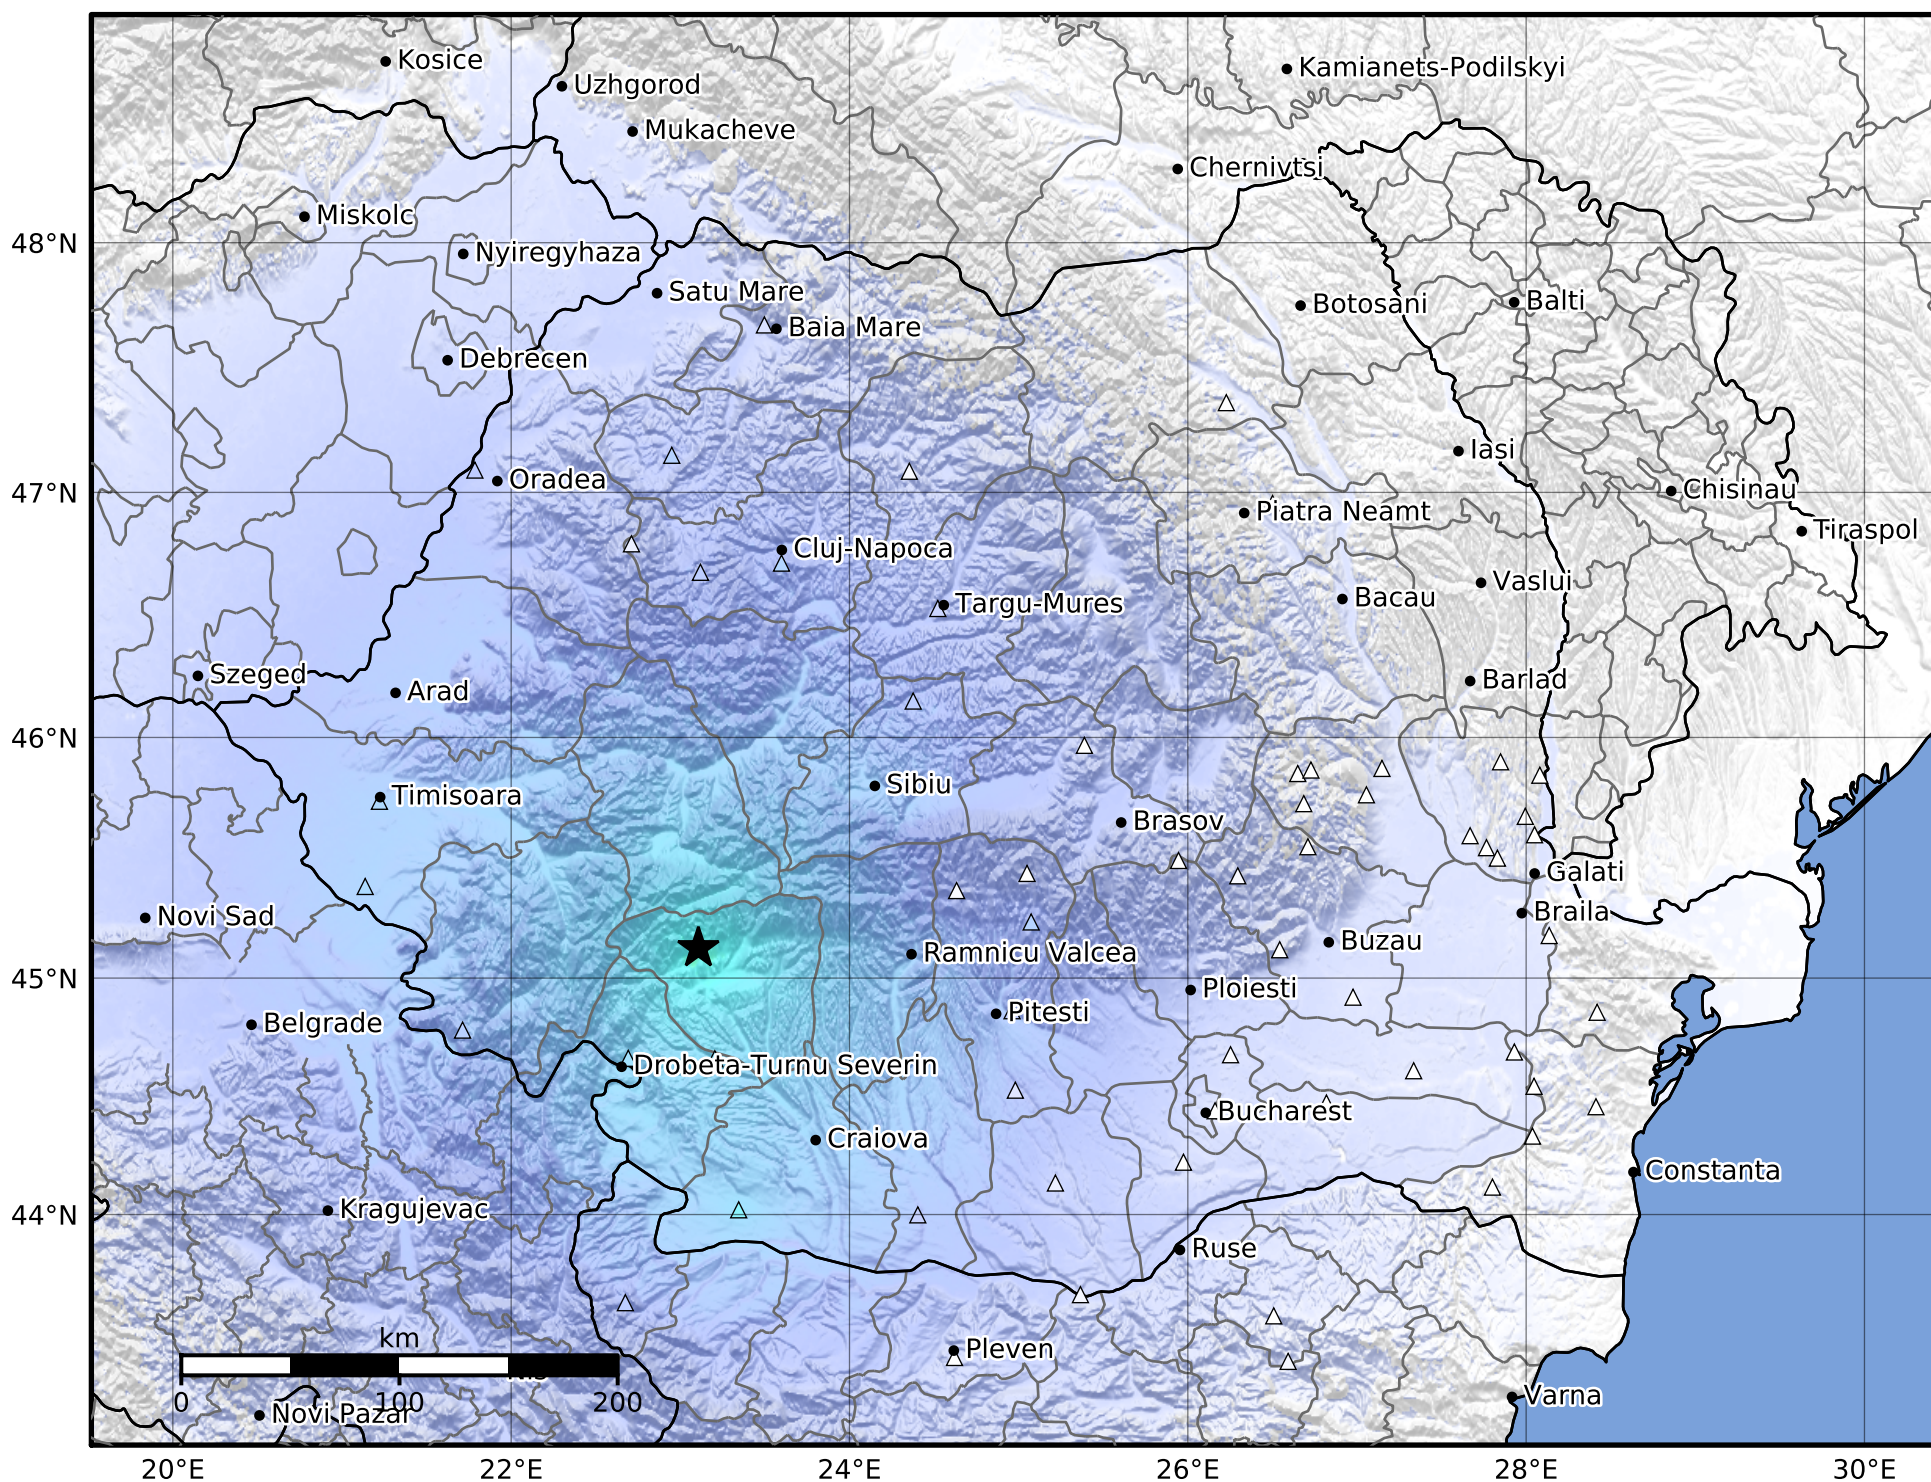

Macroseismic Intensity Map  
 INFP ShakeMap: Oltenia - Gorj  
 Feb 13, 2023 14:58:08 UTC M5.2 N45.13 E23.11 Depth: 18.0km  
 ID:2023021314580806

SHAKING	Not felt	Weak	Light	Moderate	Strong	Very strong	Severe	Violent	Extreme
DAMAGE	None	None	None	Very light	Light	Moderate	Moderate/heavy	Heavy	Very heavy
PGA(%g)	<0.05	0.3	2.76	6.2	11.5	21.5	40.1	74.7	>139
PGV(cm/s)	<0.02	0.13	1.41	4.65	9.64	20	41.4	85.8	>178
INTENSITY	<b>I</b>	<b>II-III</b>	<b>IV</b>	<b>V</b>	<b>VI</b>	<b>VII</b>	<b>VIII</b>	<b>IX</b>	<b>X+</b>

Scale based on Worden et al. (2012)

Version 1: Processed 2023-02-13T17:19:30Z

△ Seismic Instrument      ○ Macroseismic Observation      ★ Epicenter