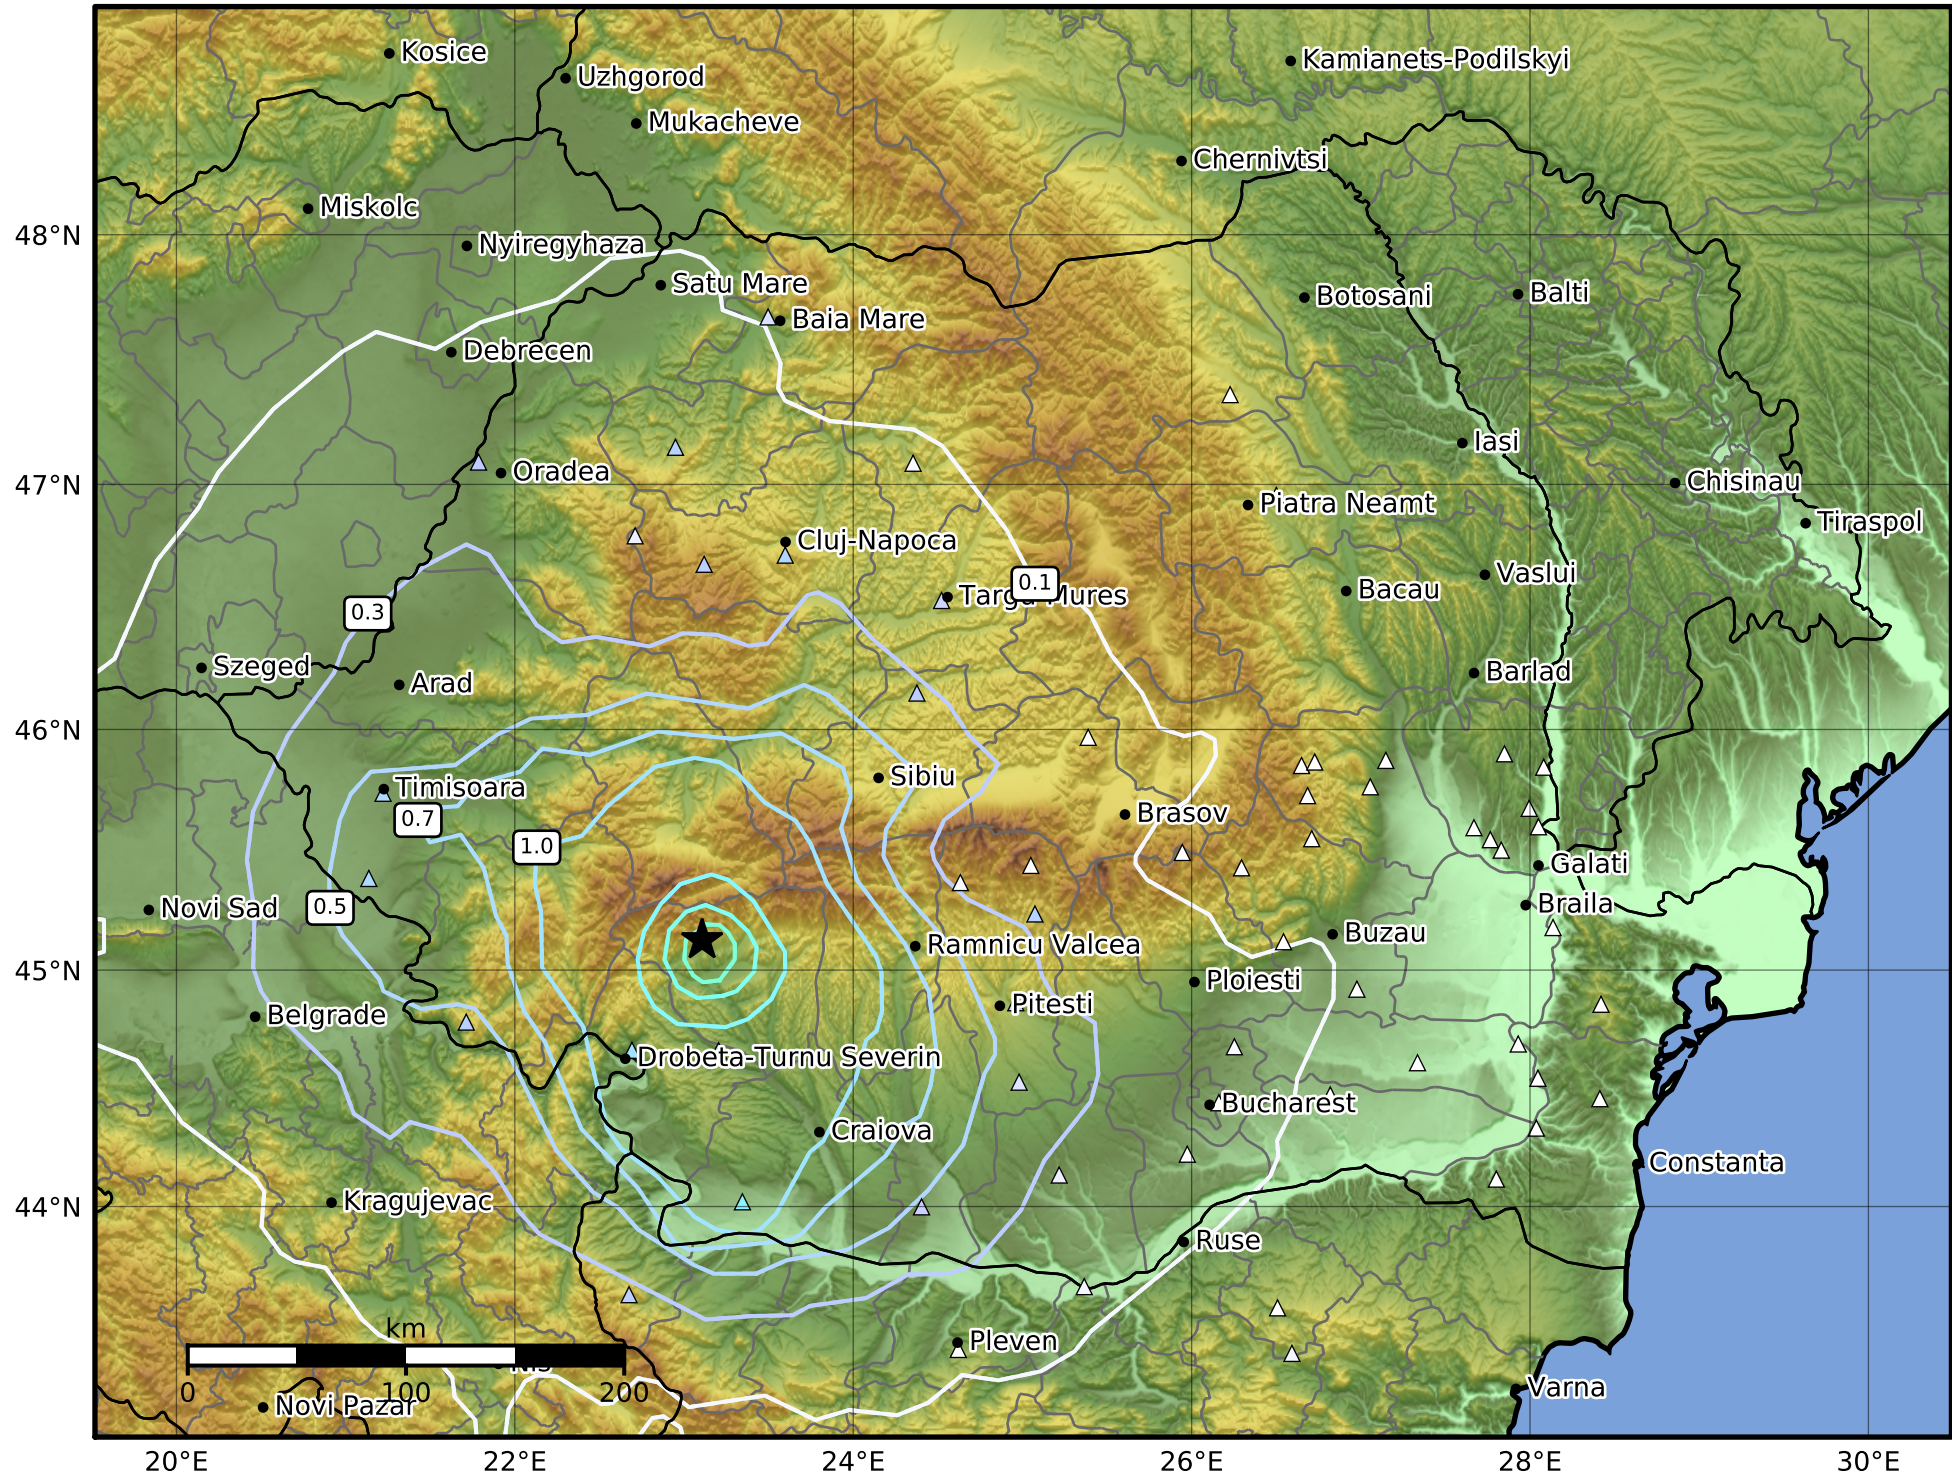

0.3 Second Peak Spectral Acceleration Map  
 INFP ShakeMap: Oltenia - Gorj  
 Feb 13, 2023 14:58:08 UTC M5.2 N45.13 E23.11 Depth: 18.0km  
 ID:2023021314580806

SA(0.3) (%g)	0.1	0.3	0.5	0.7	1	3	5	7	10	30	50	70
--------------	-----	-----	-----	-----	---	---	---	---	----	----	----	----

Scale based on Worden et al. (2012)

Version 1: Processed 2023-02-13T17:19:30Z

△ Seismic Instrument      ○ Macroseismic Observation      ★ Epicenter