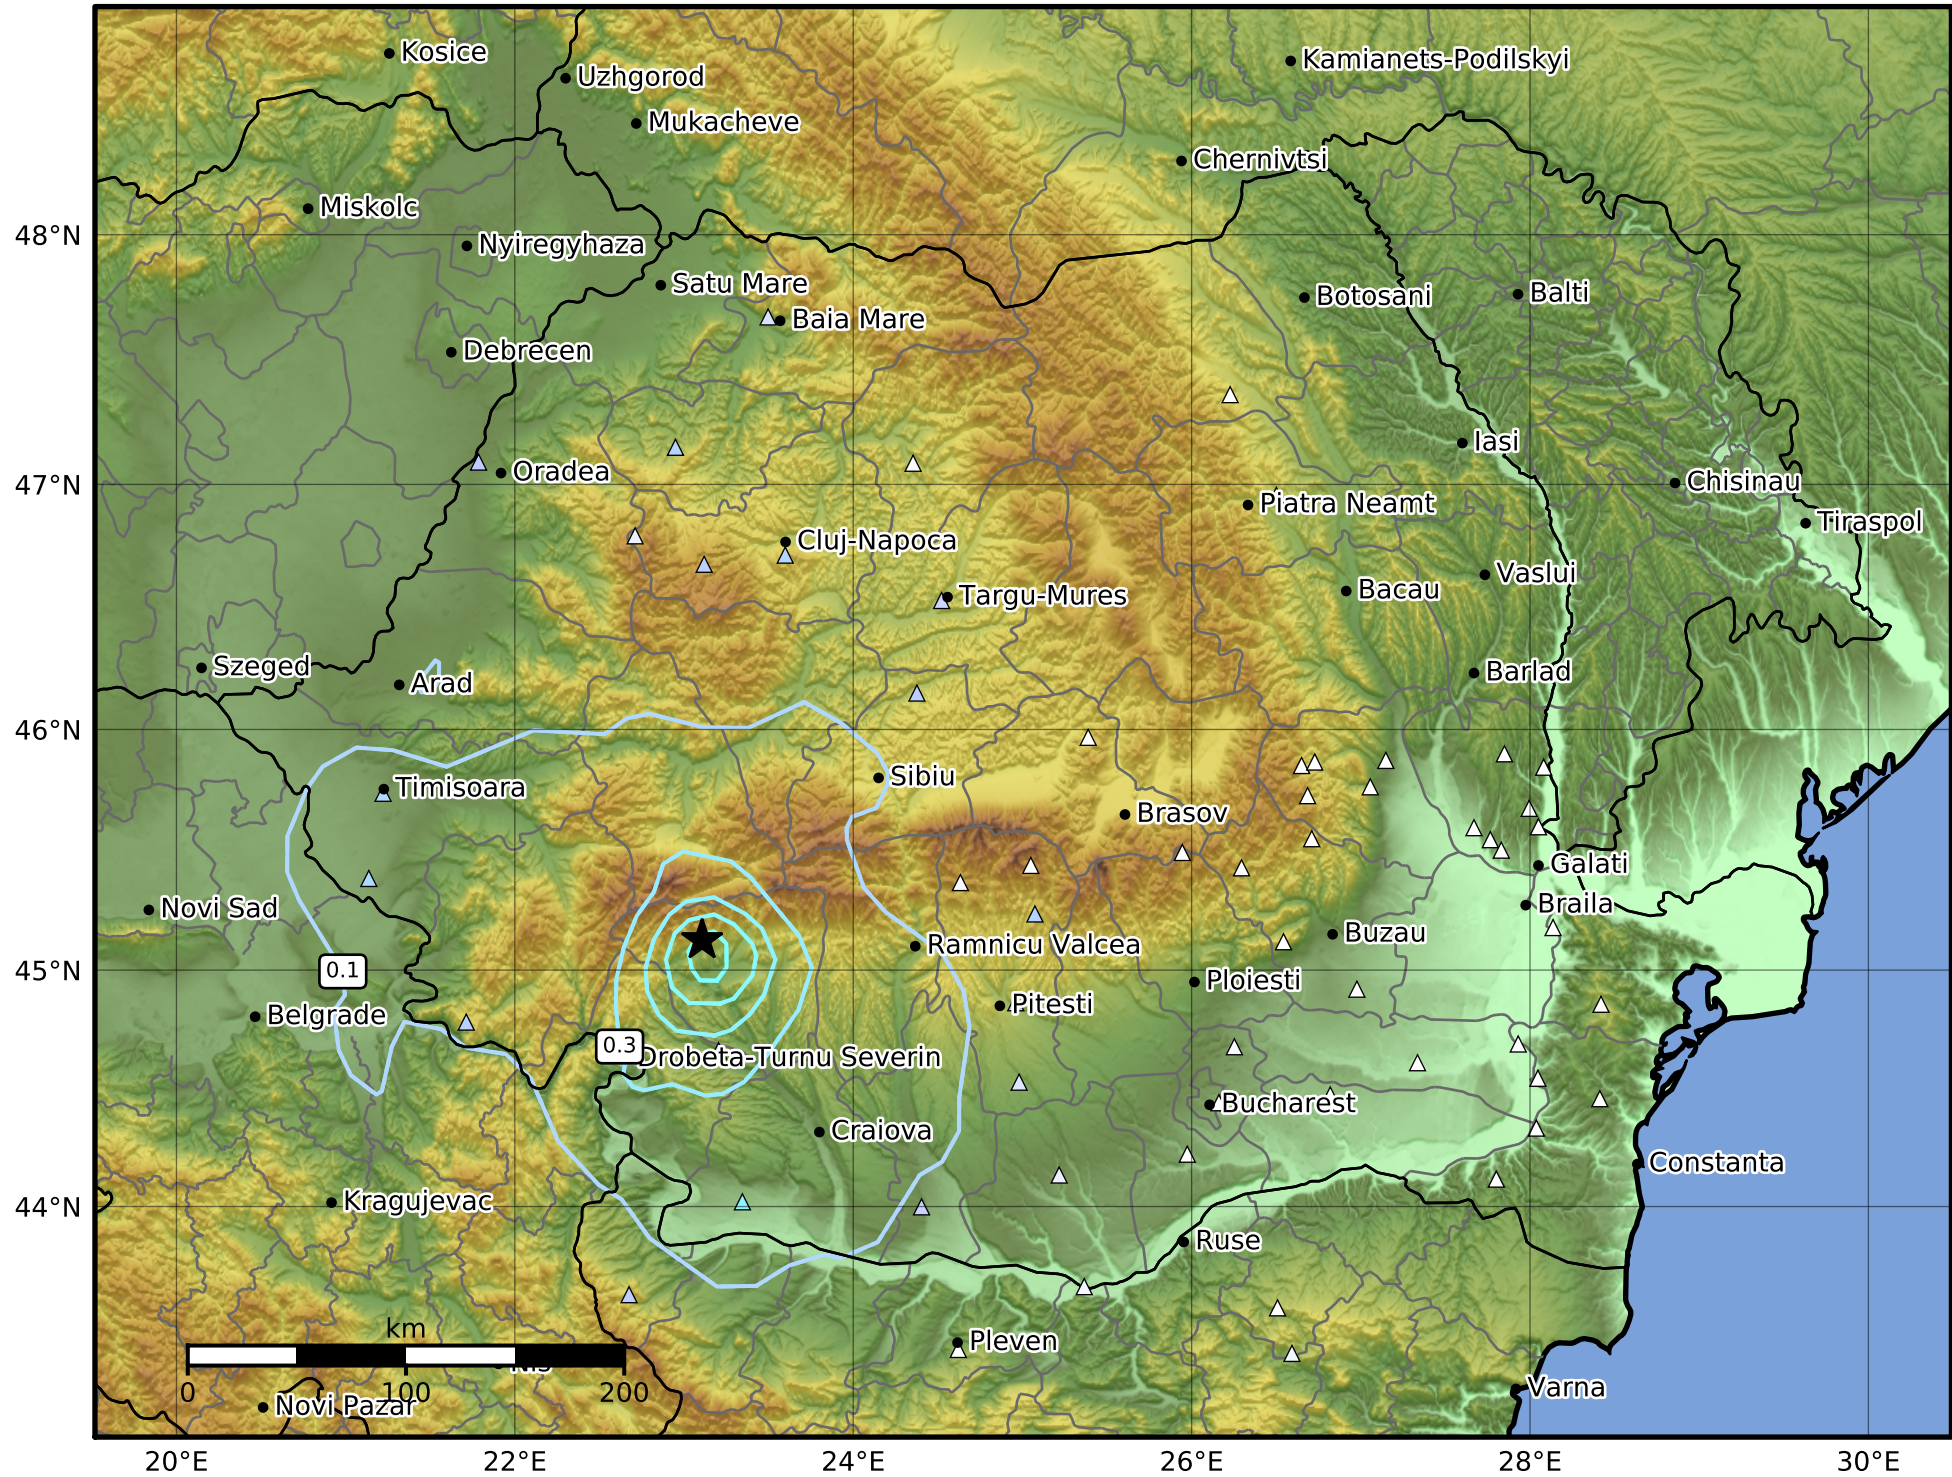

1.0 Second Peak Spectral Acceleration Map
 INFP ShakeMap: Oltenia - Gorj
 Feb 13, 2023 14:58:08 UTC M5.2 N45.13 E23.11 Depth: 18.0km
 ID:2023021314580806

SA(1.0) (%g)	0.1	0.3	0.5	0.7	1	3	5	7	10	30	50	70
--------------	-----	-----	-----	-----	---	---	---	---	----	----	----	----

Scale based on Worden et al. (2012)

Version 1: Processed 2023-02-13T17:19:30Z

△ Seismic Instrument ○ Macroseismic Observation ★ Epicenter