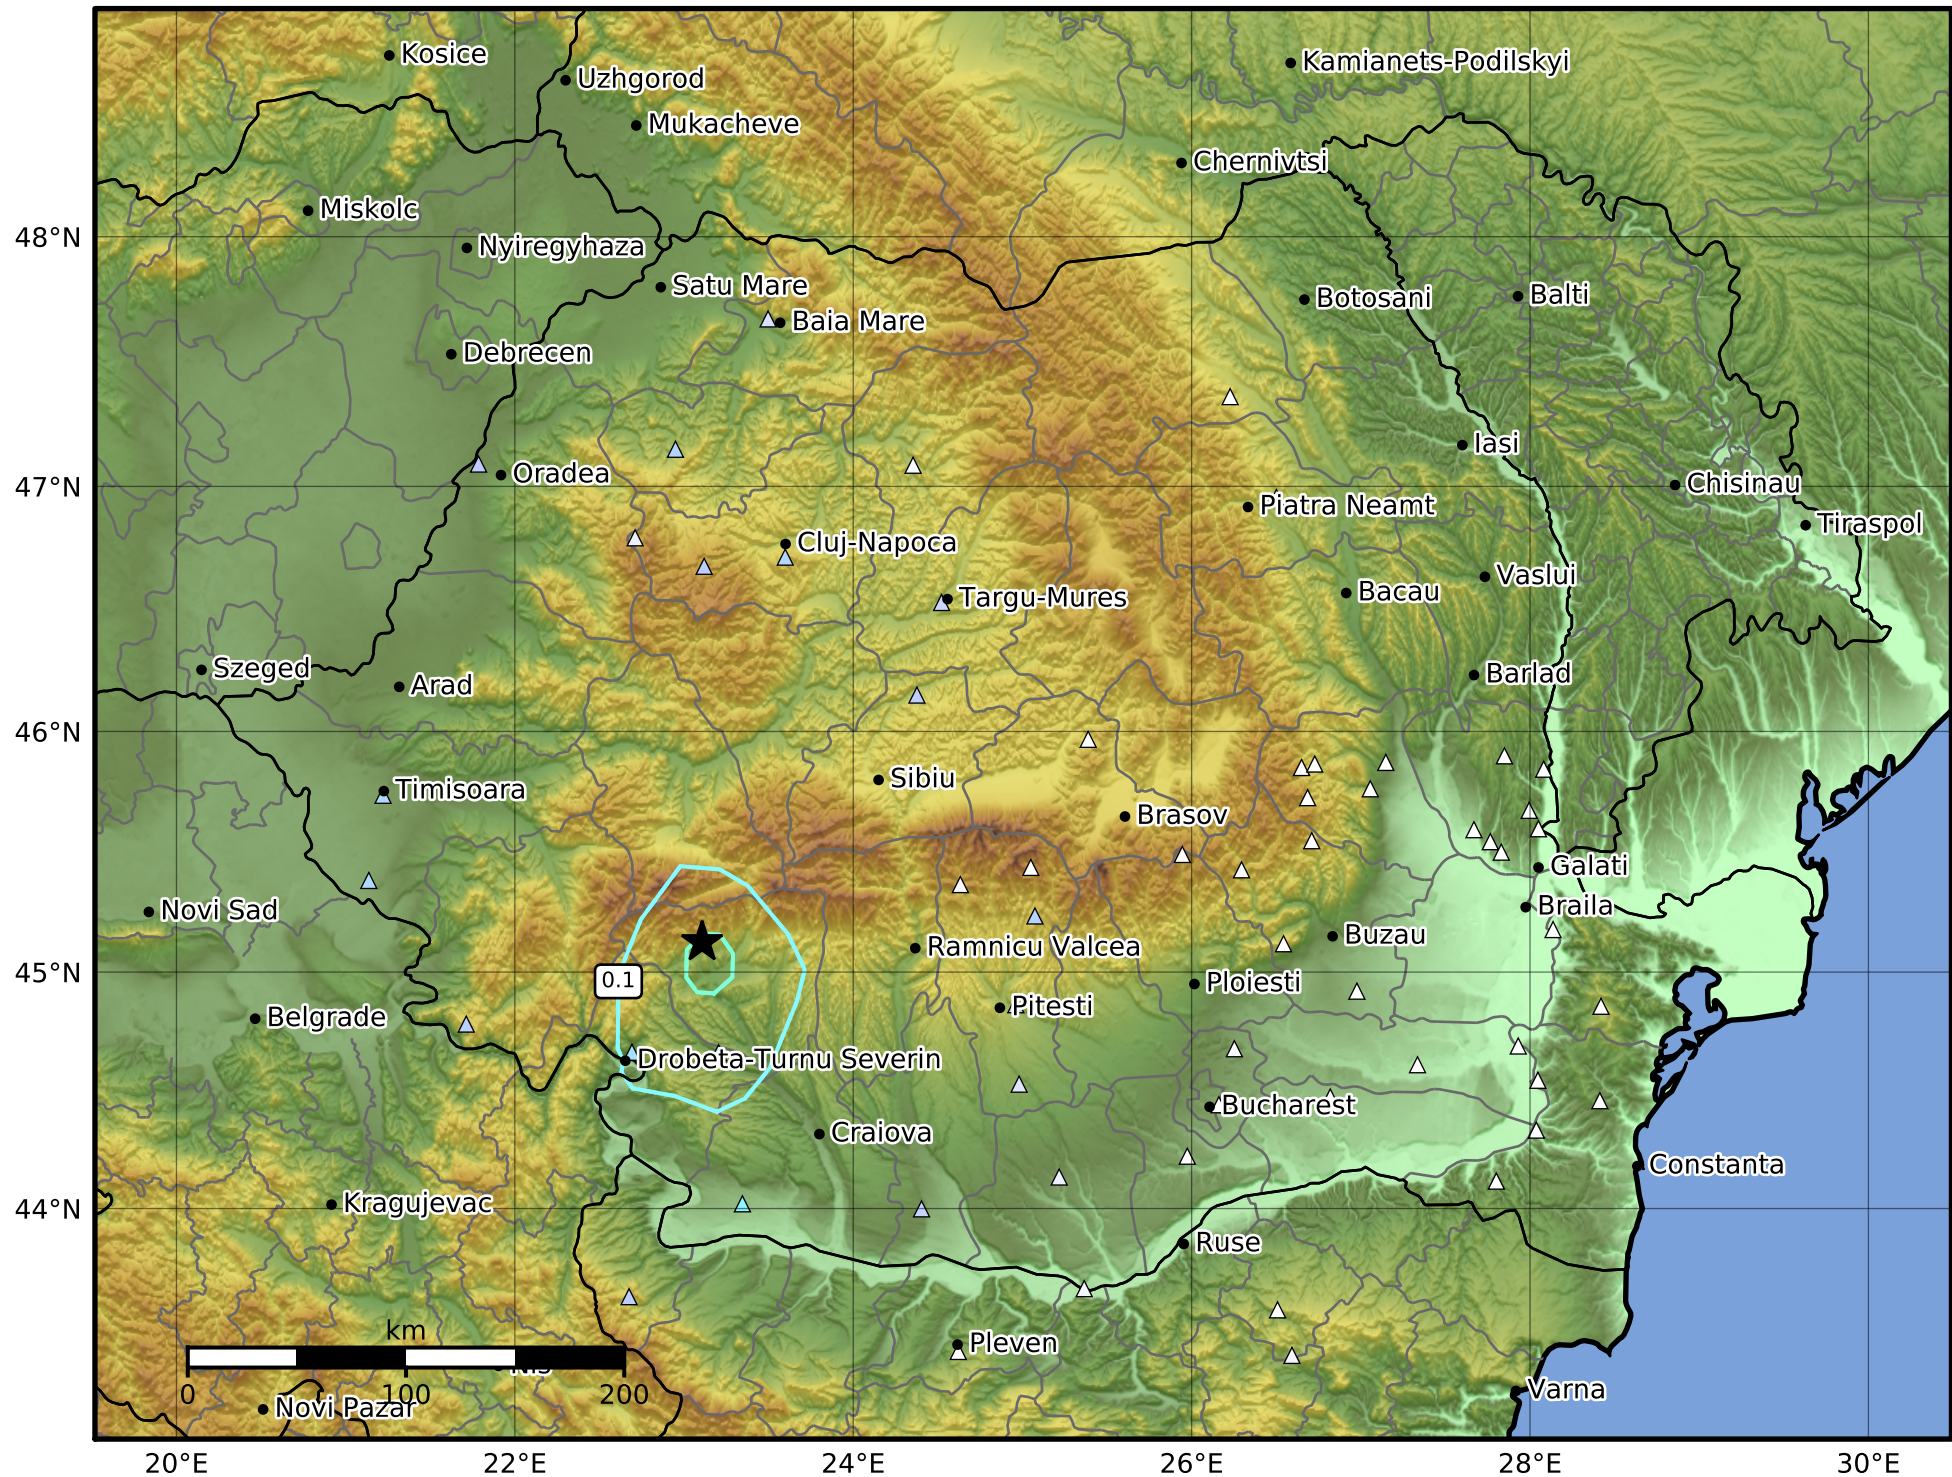

3.0 Second Peak Spectral Acceleration Map
 INFP ShakeMap: Oltenia - Gorj
 Feb 13, 2023 14:58:08 UTC M5.2 N45.13 E23.11 Depth: 18.0km
 ID:2023021314580806

Scale based on Worden et al. (2012)

Version 1: Processed 2023-02-13T17:19:30Z

△ Seismic Instrument ○ Macroseismic Observation ★ Epicenter