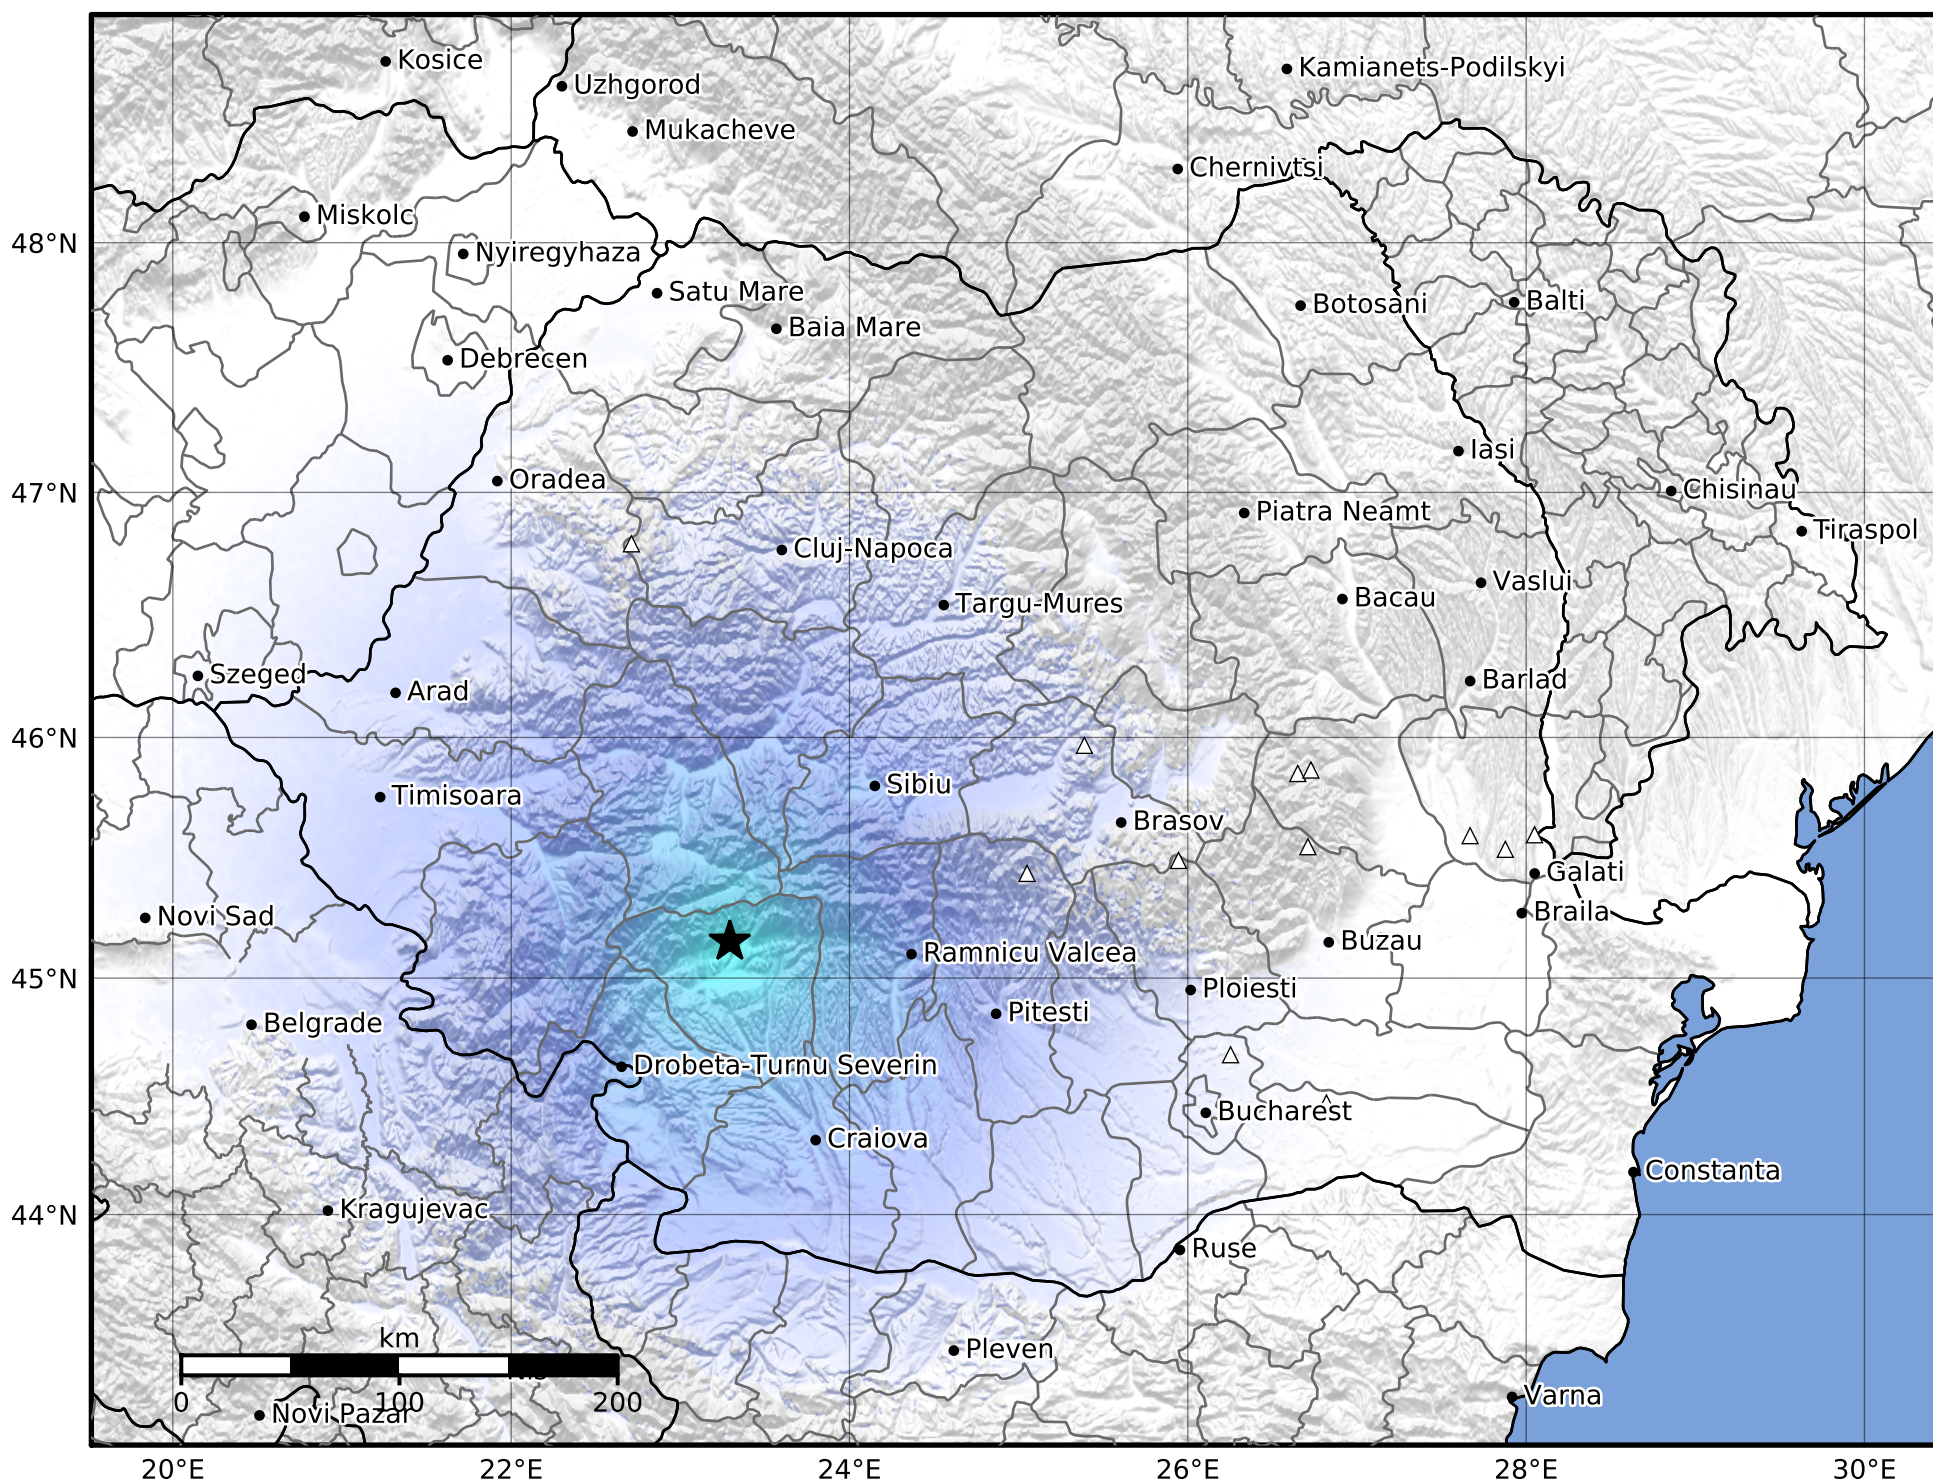

Macroseismic Intensity Map
 INFP ShakeMap: Oltenia - Gorj
 Aug 20, 2023 21:39:28 UTC M4.5 N45.15 E23.29 Depth: 16.0km
 ID:2023082021392893

SHAKING	Not felt	Weak	Light	Moderate	Strong	Very strong	Severe	Violent	Extreme
DAMAGE	None	None	None	Very light	Light	Moderate	Moderate/heavy	Heavy	Very heavy
PGA(%g)	<0.05	0.3	2.76	6.2	11.5	21.5	40.1	74.7	>139
PGV(cm/s)	<0.02	0.13	1.41	4.65	9.64	20	41.4	85.8	>178
INTENSITY	I	II-III	IV	V	VI	VII	VIII	IX	X+

Scale based on Worden et al. (2012)

Version 1: Processed 2023-09-07T11:44:18Z

△ Seismic Instrument ○ Macroseismic Observation ★ Epicenter