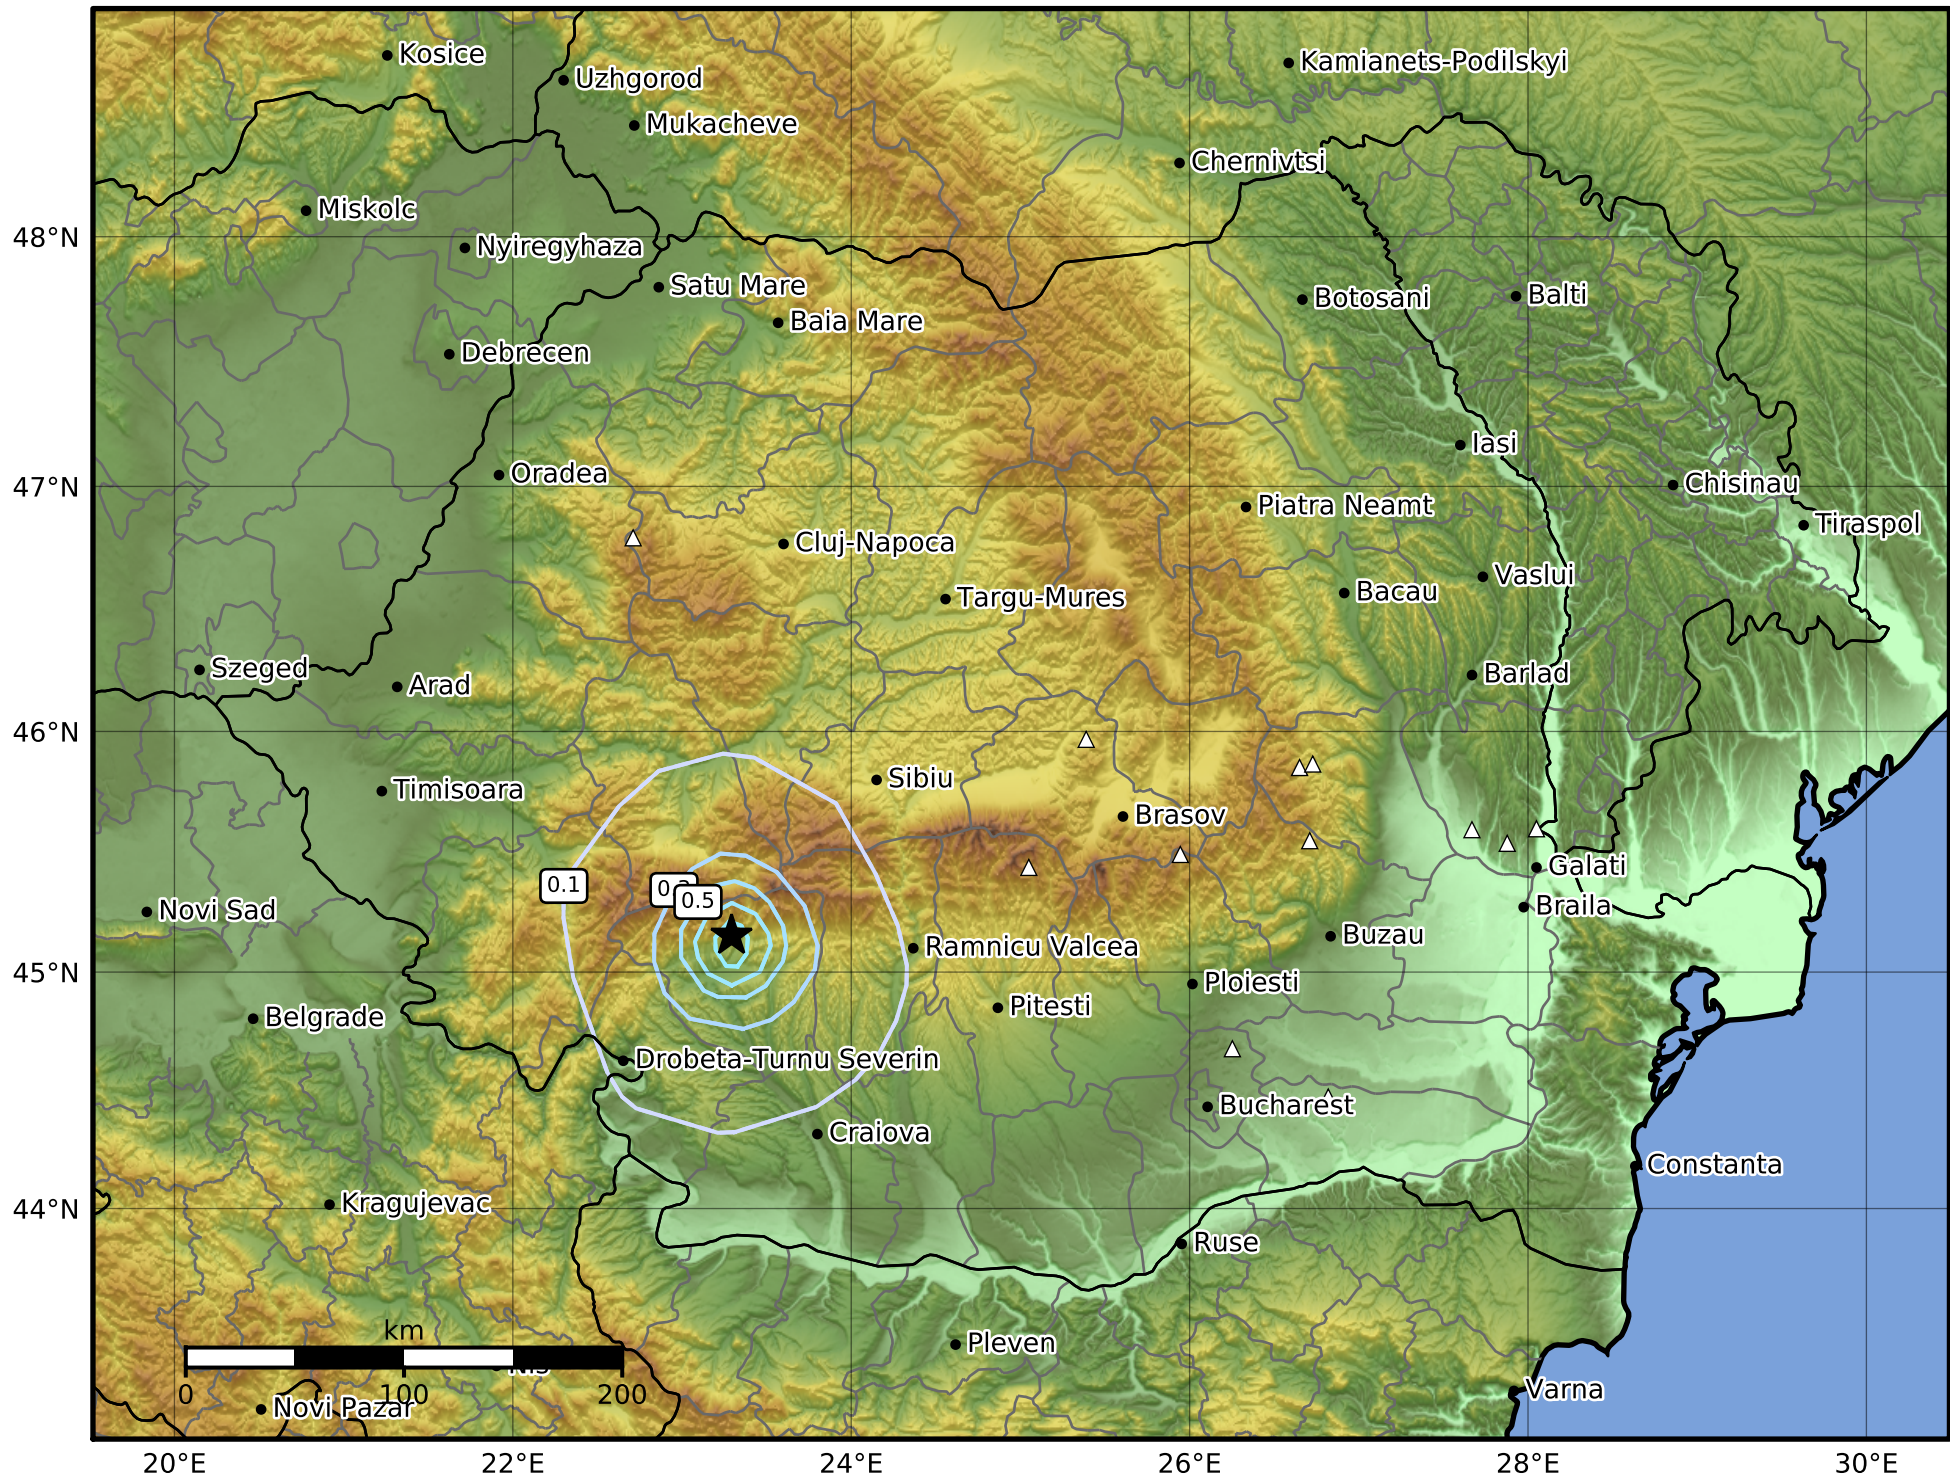

Peak Ground Acceleration Map
 INFP ShakeMap: Oltenia - Gorj
 Aug 20, 2023 21:39:28 UTC M4.5 N45.15 E23.29 Depth: 16.0km
 ID:2023082021392893

| PGA (%g) | 0.1 | 0.3 | 0.5 | 0.7 | 1 | 3 | 5 | 7 | 10 | 30 | 50 | 70 |
|----------|-----|-----|-----|-----|---|---|---|---|----|----|----|----|
|----------|-----|-----|-----|-----|---|---|---|---|----|----|----|----|

Scale based on Worden et al. (2012)

Version 1: Processed 2023-09-07T11:44:18Z

△ Seismic Instrument ○ Macroseismic Observation ★ Epicenter