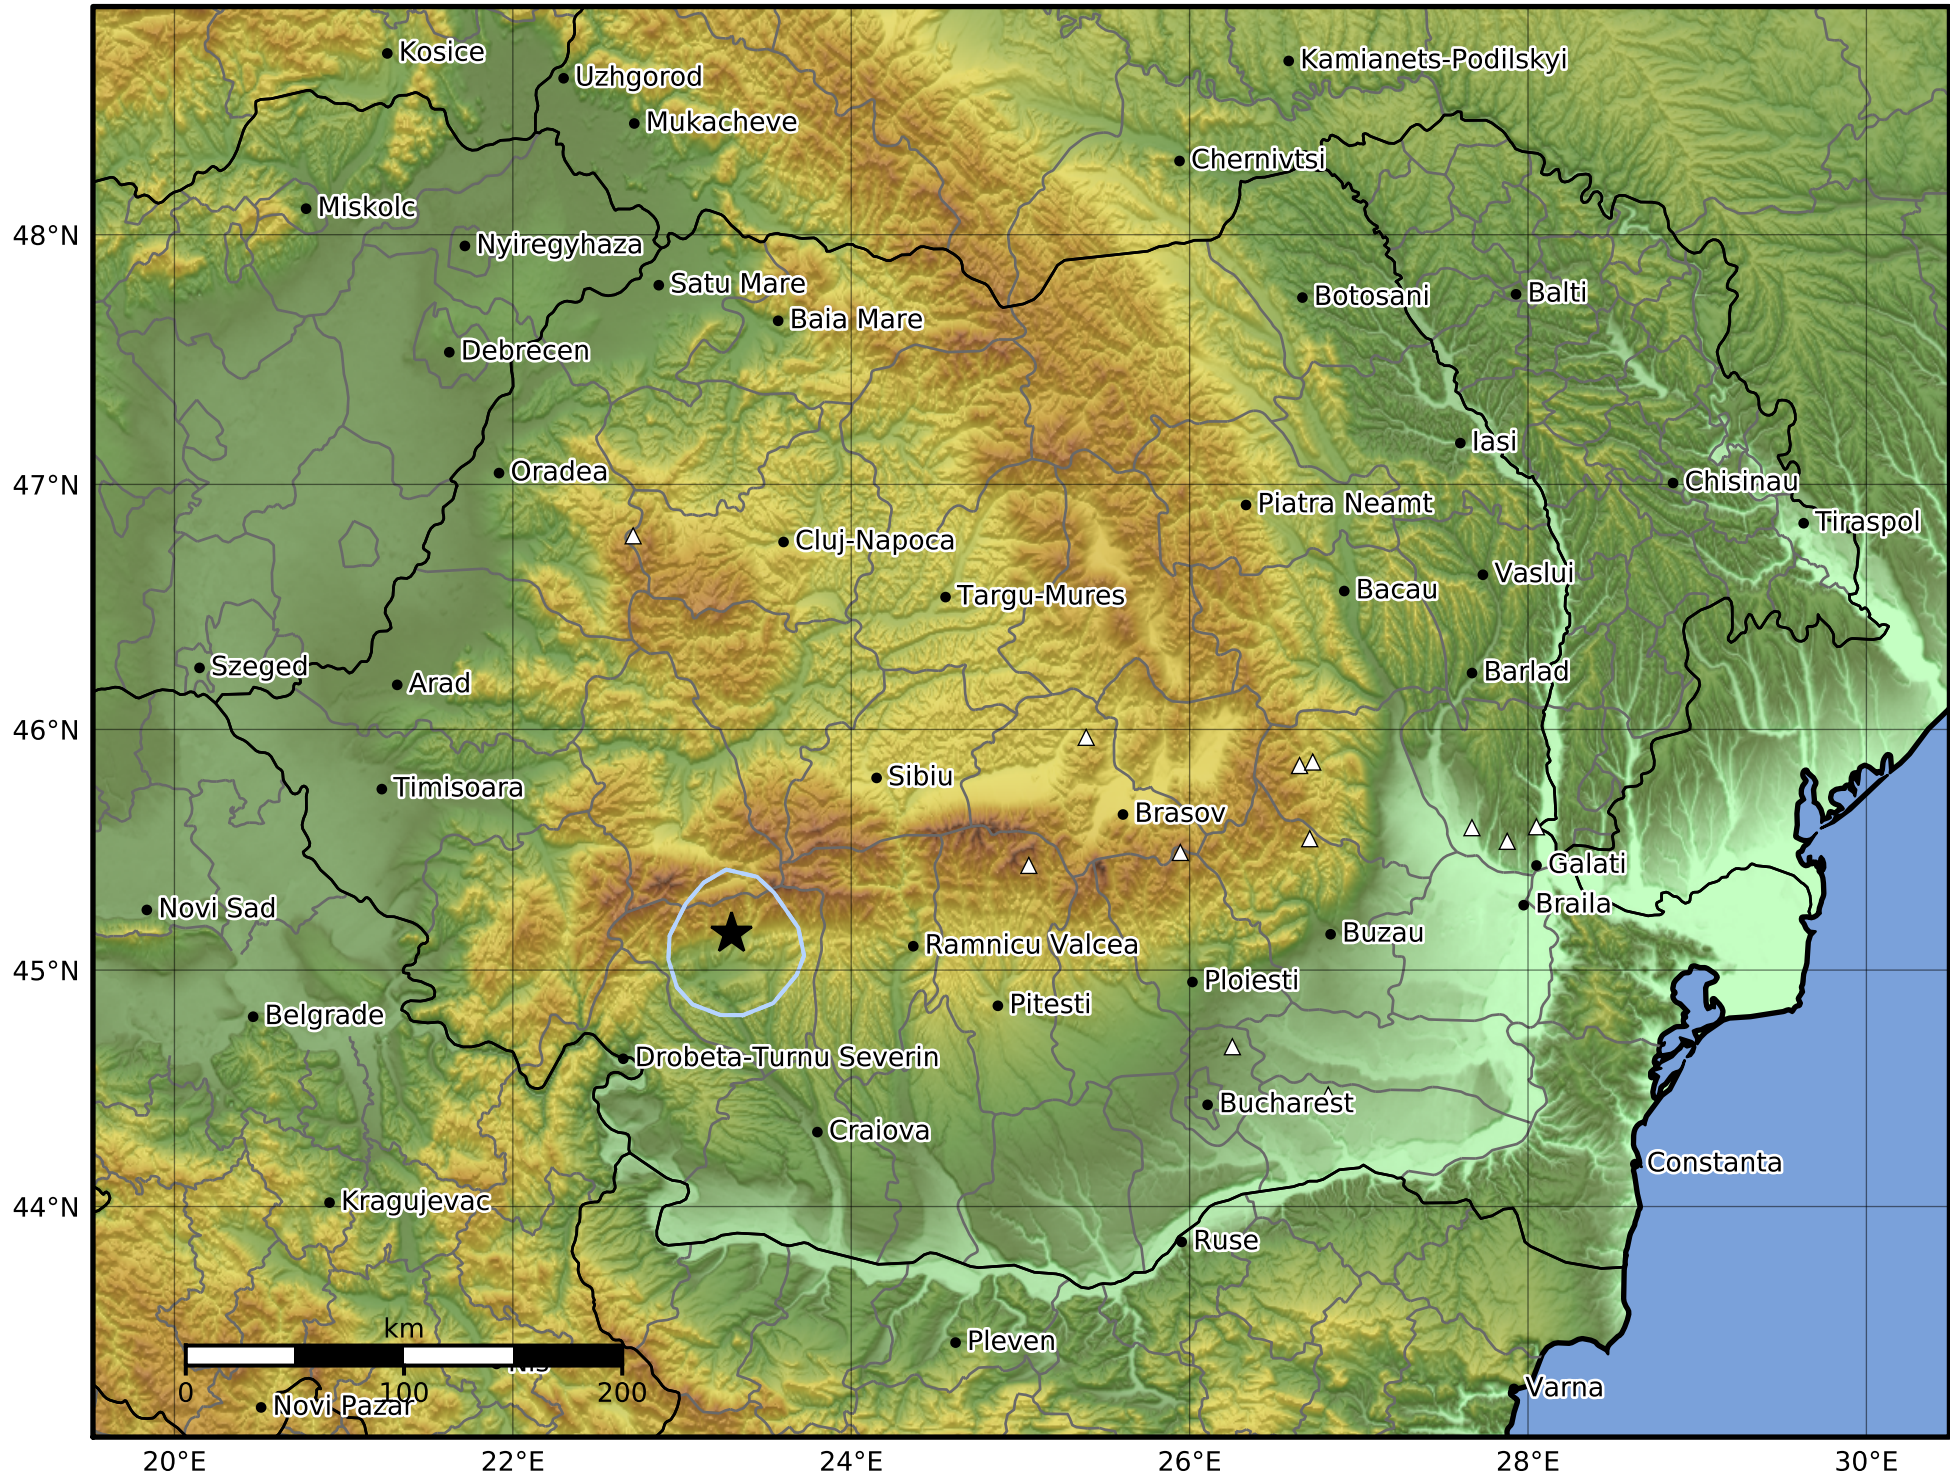

Peak Ground Velocity Map
 INFP ShakeMap: Oltenia - Gorj
 Aug 20, 2023 21:39:28 UTC M4.5 N45.15 E23.29 Depth: 16.0km
 ID:2023082021392893

Scale based on Worden et al. (2012)

Version 1: Processed 2023-09-07T11:44:18Z

△ Seismic Instrument ○ Macroseismic Observation ★ Epicenter