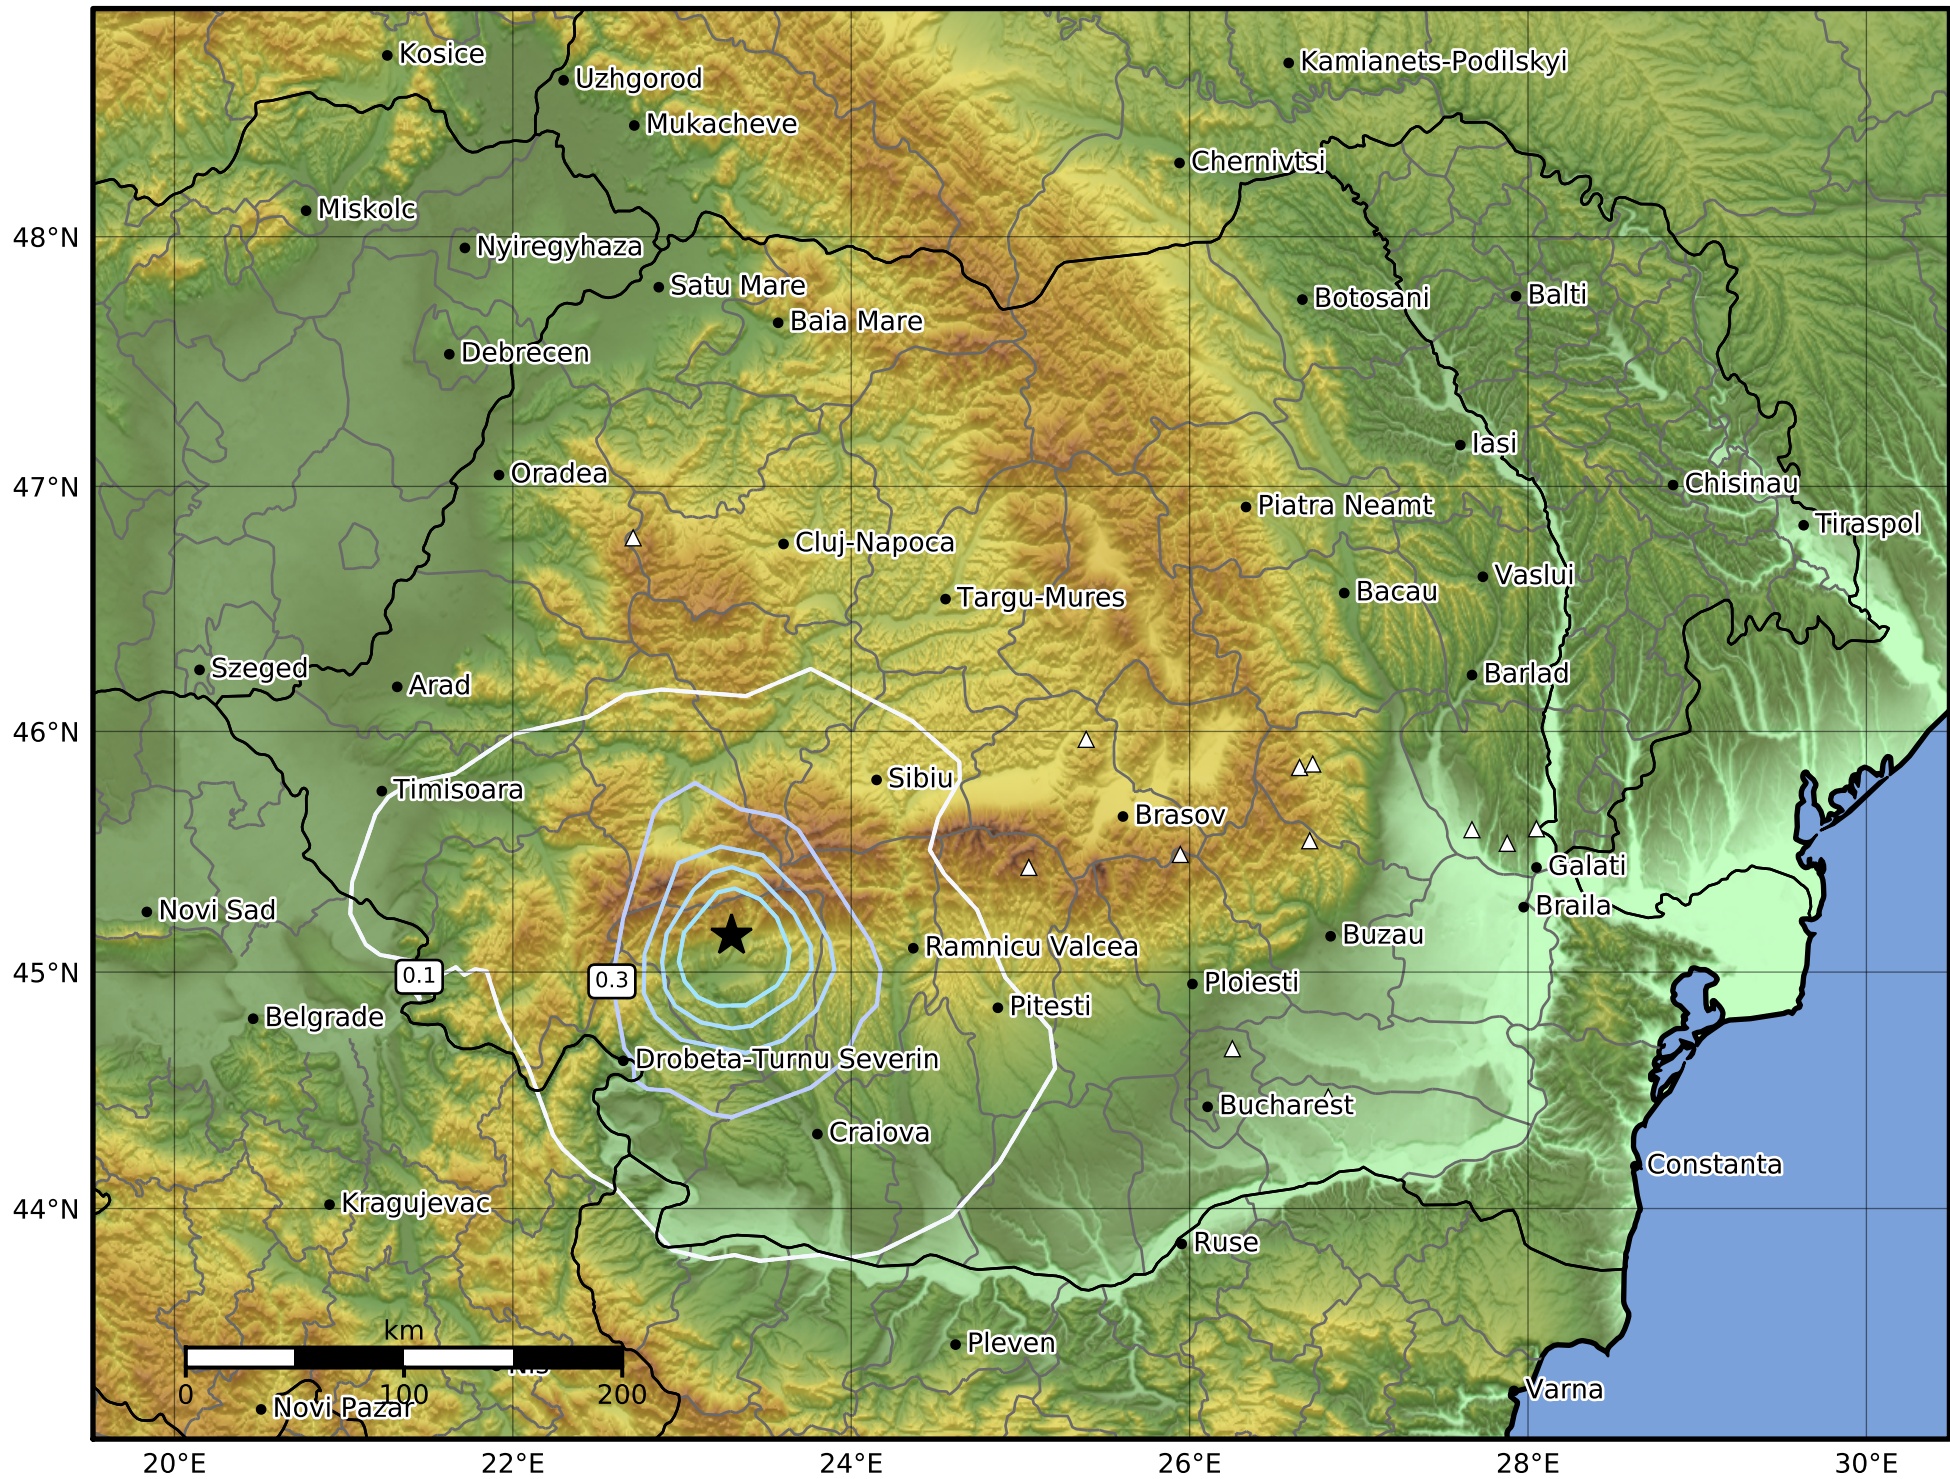

0.3 Second Peak Spectral Acceleration Map
 INFP ShakeMap: Oltenia - Gorj
 Aug 20, 2023 21:39:28 UTC M4.5 N45.15 E23.29 Depth: 16.0km
 ID:2023082021392893

SA(0.3) (%g)	0.1	0.3	0.5	0.7	1	3	5	7	10	30	50	70
--------------	-----	-----	-----	-----	---	---	---	---	----	----	----	----

Scale based on Worden et al. (2012)

Version 1: Processed 2023-09-07T11:44:18Z

△ Seismic Instrument ○ Macroseismic Observation ★ Epicenter