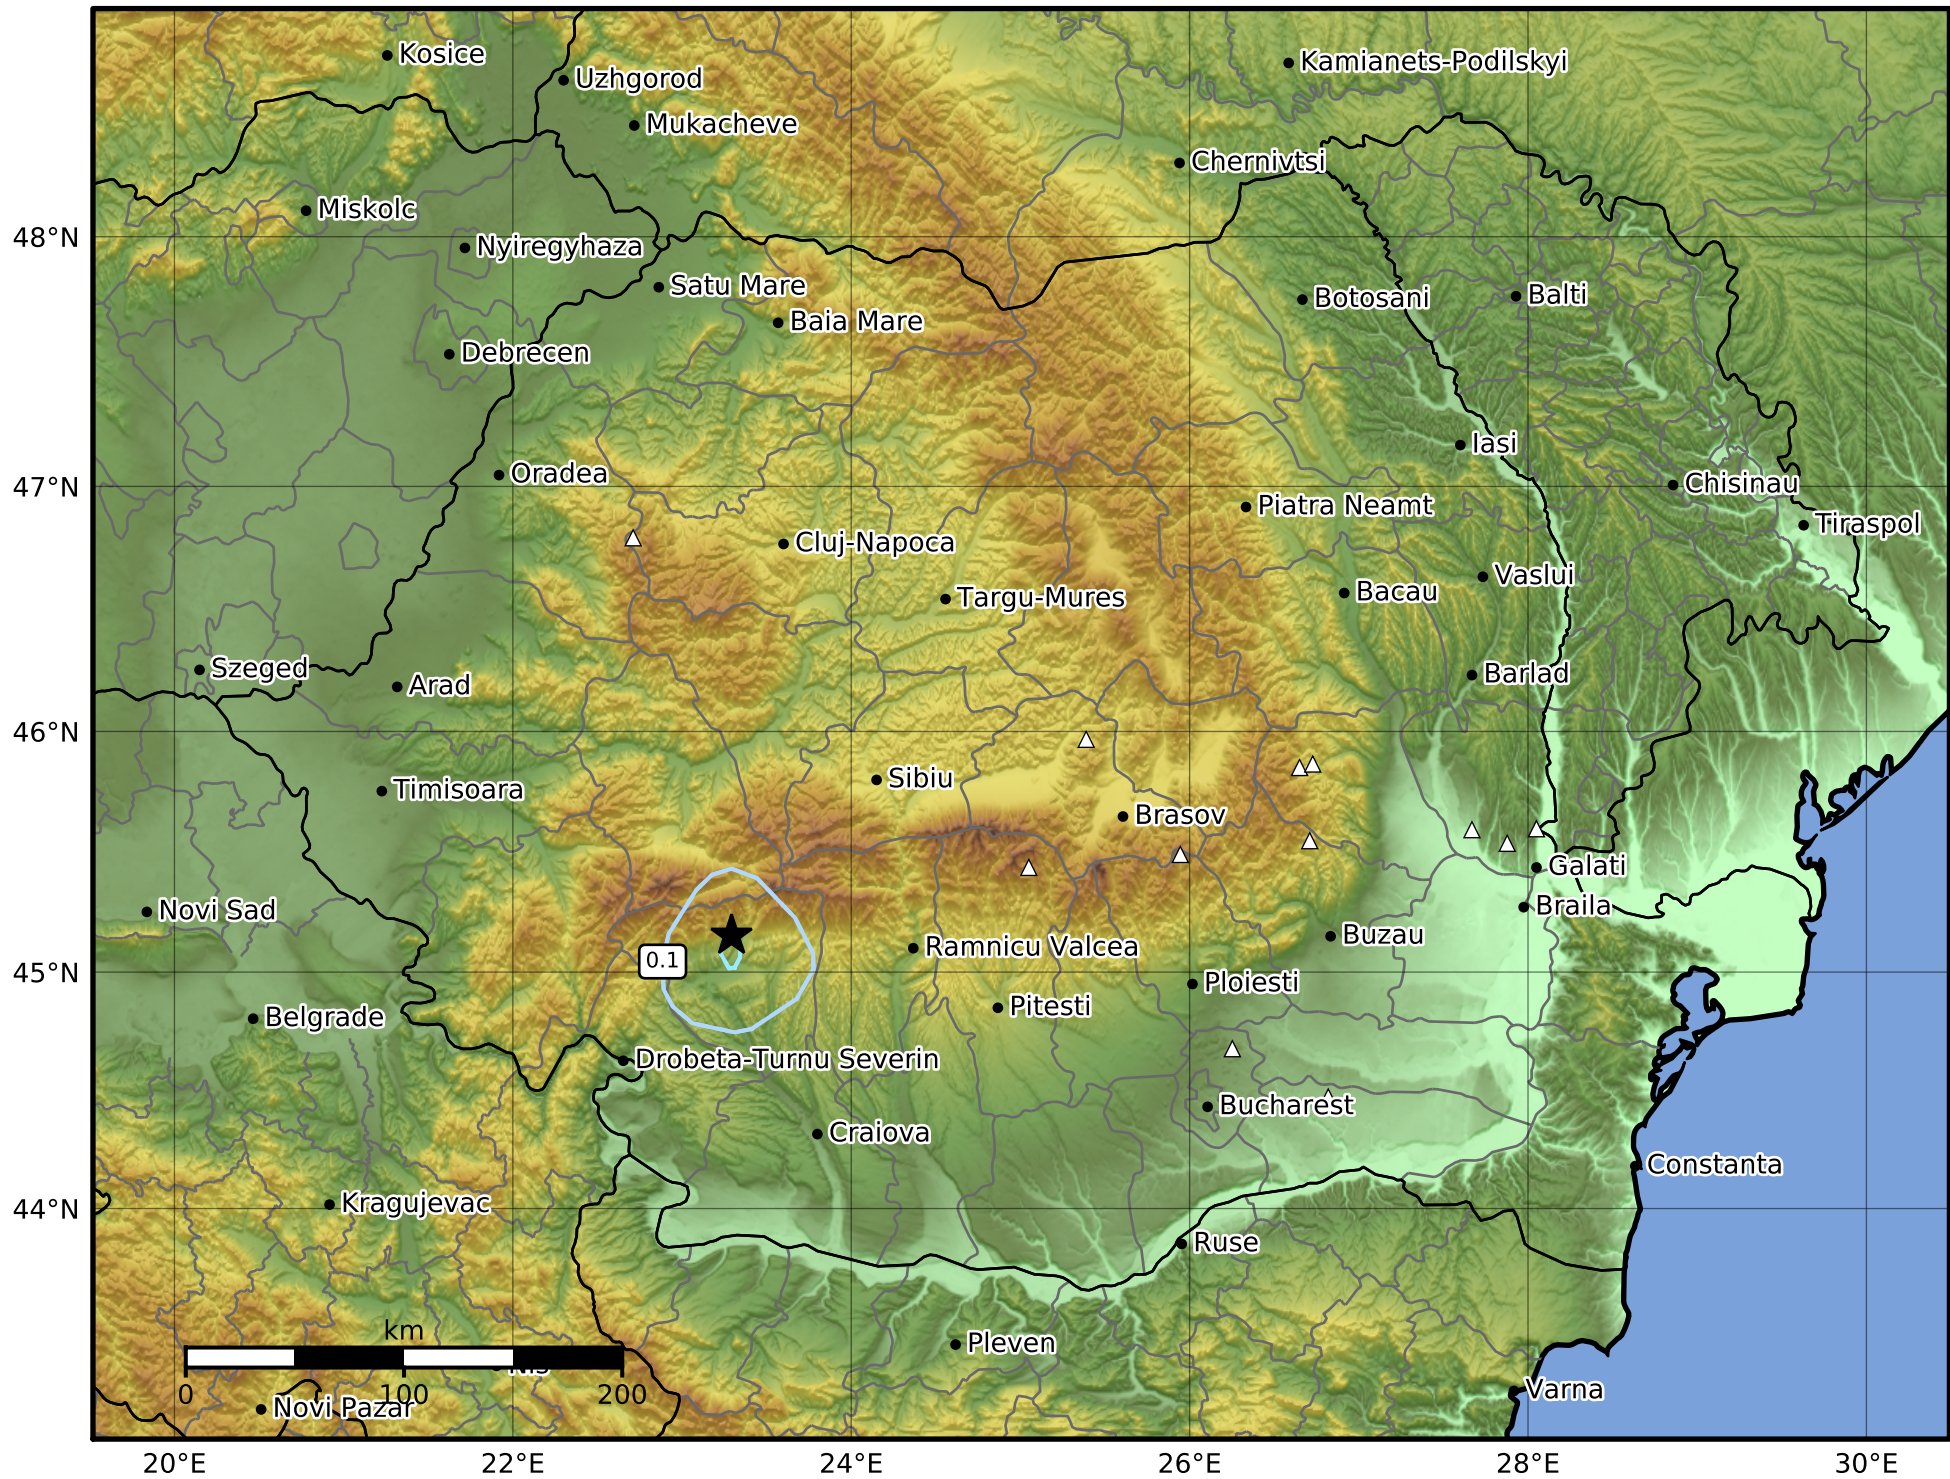

1.0 Second Peak Spectral Acceleration Map
 INFP ShakeMap: Oltenia - Gorj
 Aug 20, 2023 21:39:28 UTC M4.5 N45.15 E23.29 Depth: 16.0km
 ID:2023082021392893

Scale based on Worden et al. (2012)

Version 1: Processed 2023-09-07T11:44:18Z

△ Seismic Instrument ○ Macroseismic Observation ★ Epicenter