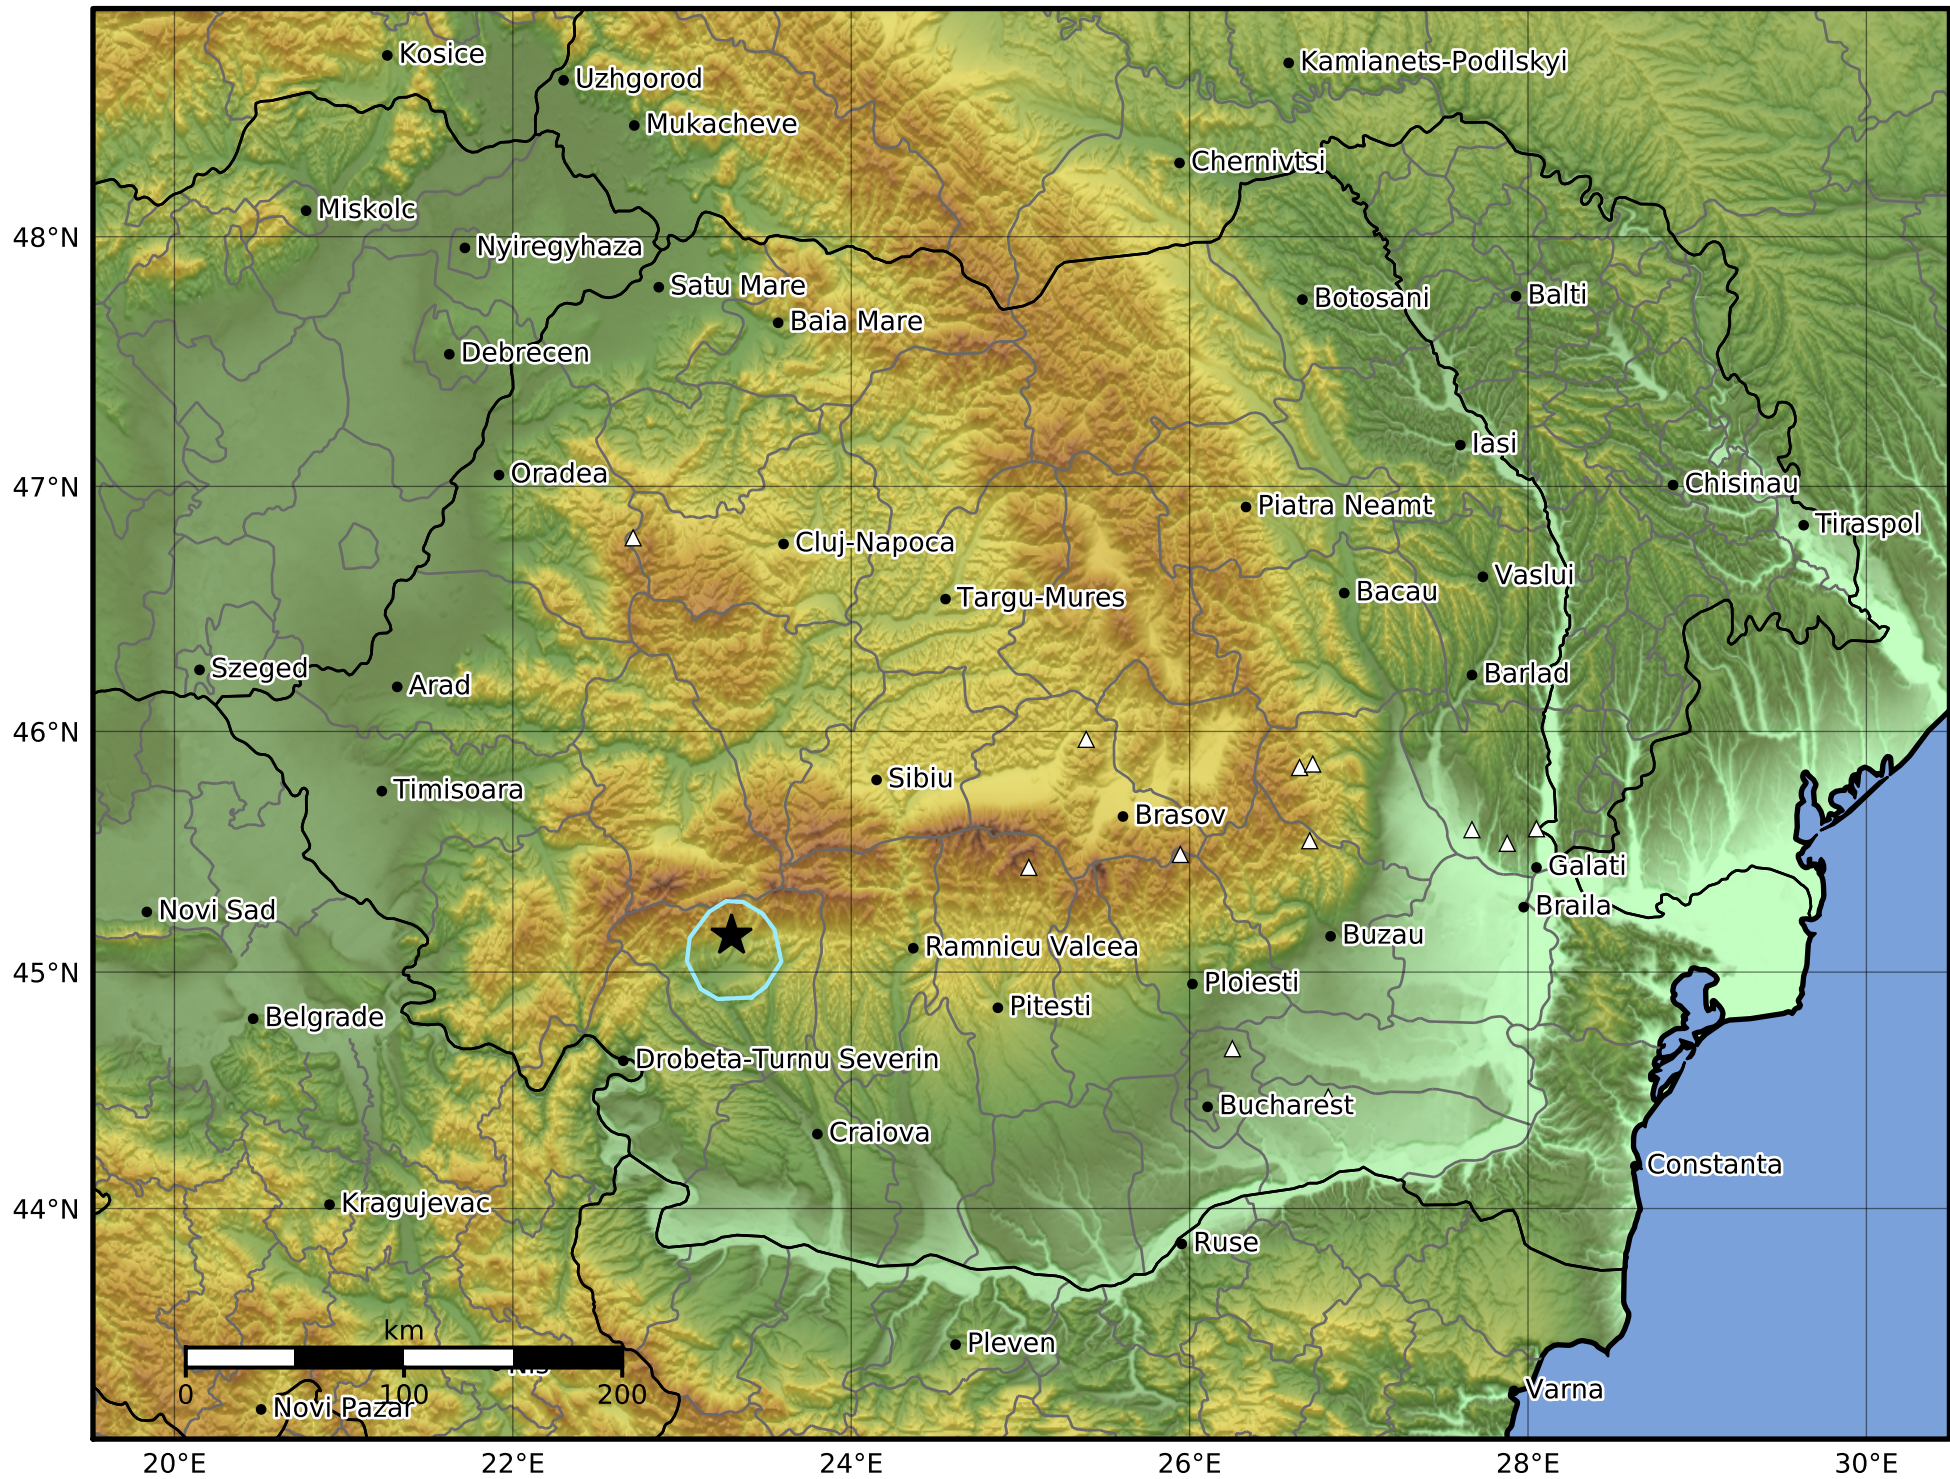

3.0 Second Peak Spectral Acceleration Map
 INFP ShakeMap: Oltenia - Gorj
 Aug 20, 2023 21:39:28 UTC M4.5 N45.15 E23.29 Depth: 16.0km
 ID:2023082021392893

Scale based on Worden et al. (2012)

Version 1: Processed 2023-09-07T11:44:18Z

△ Seismic Instrument ○ Macroseismic Observation ★ Epicenter