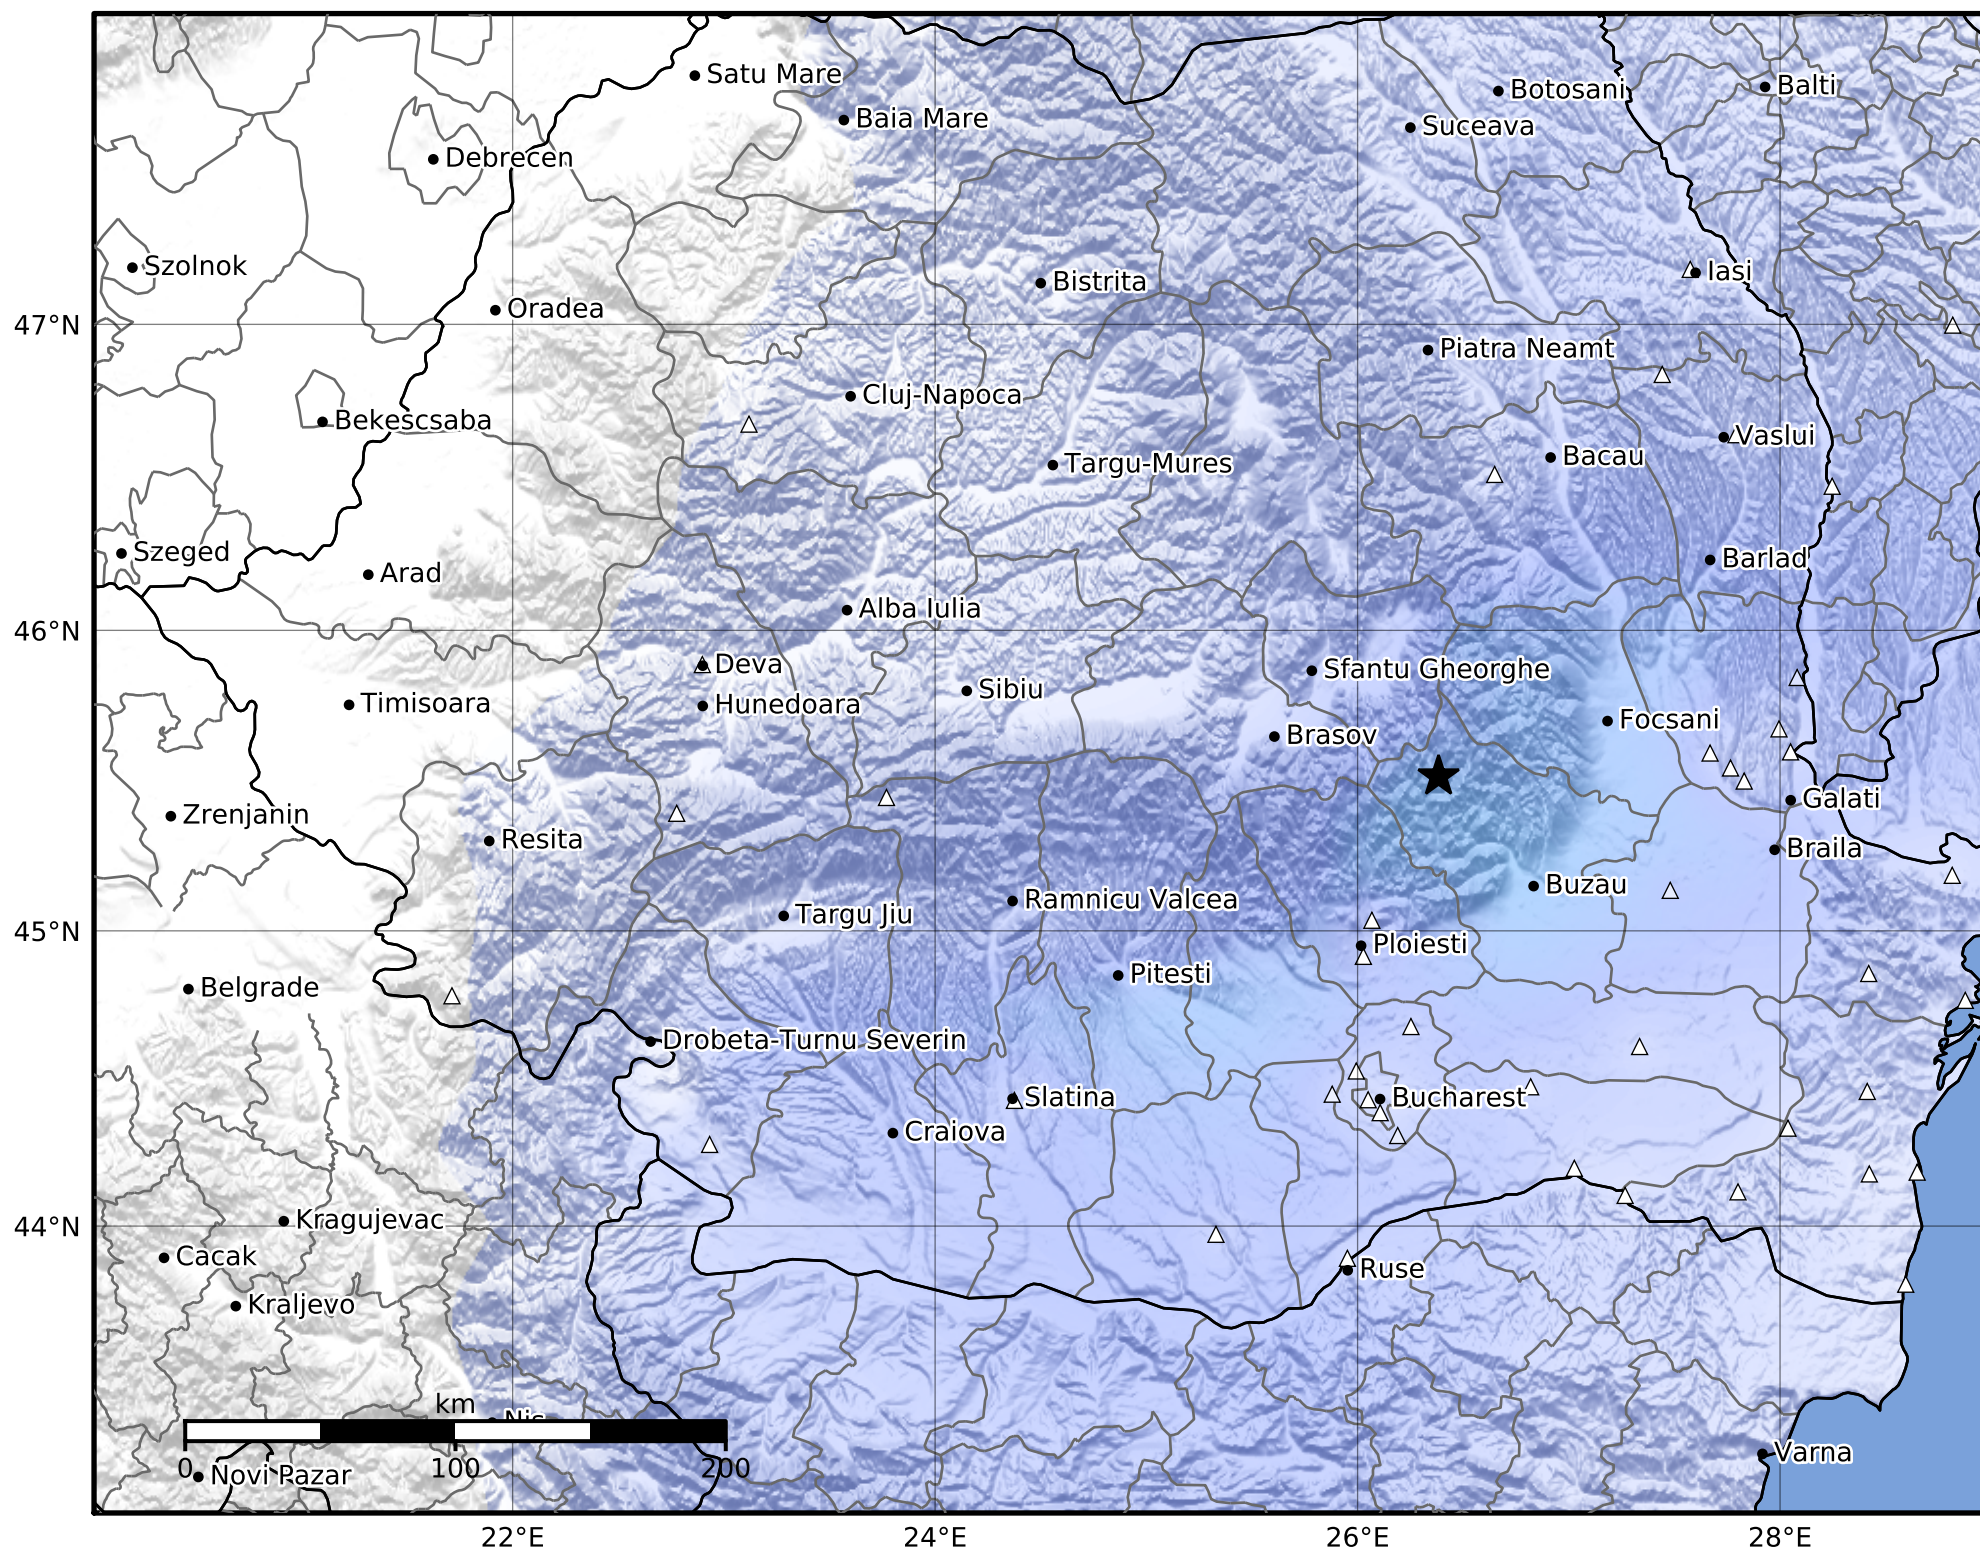

Macroseismic Intensity Map  
 INFP ShakeMap: Zona seismică Vrancea - Buzau  
 Sep 16, 2023 06:16:00 UTC M4.0 N45.52 E26.38 Depth: 140.0km  
 ID:2023091606160092

SHAKING	Not felt	Weak	Light	Moderate	Strong	Very strong	Severe	Violent	Extreme
DAMAGE	None	None	None	Very light	Light	Moderate	Moderate/heavy	Heavy	Very heavy
PGA(%g)	<0.05	0.3	2.76	6.2	11.5	21.5	40.1	74.7	>139
PGV(cm/s)	<0.02	0.13	1.41	4.65	9.64	20	41.4	85.8	>178
INTENSITY	<b>I</b>	<b>II-III</b>	<b>IV</b>	<b>V</b>	<b>VI</b>	<b>VII</b>	<b>VIII</b>	<b>IX</b>	<b>X+</b>

Scale based on Worden et al. (2012)

Version 1: Processed 2023-09-16T12:23:25Z

△ Seismic Instrument      ○ Macroseismic Observation      ★ Epicenter