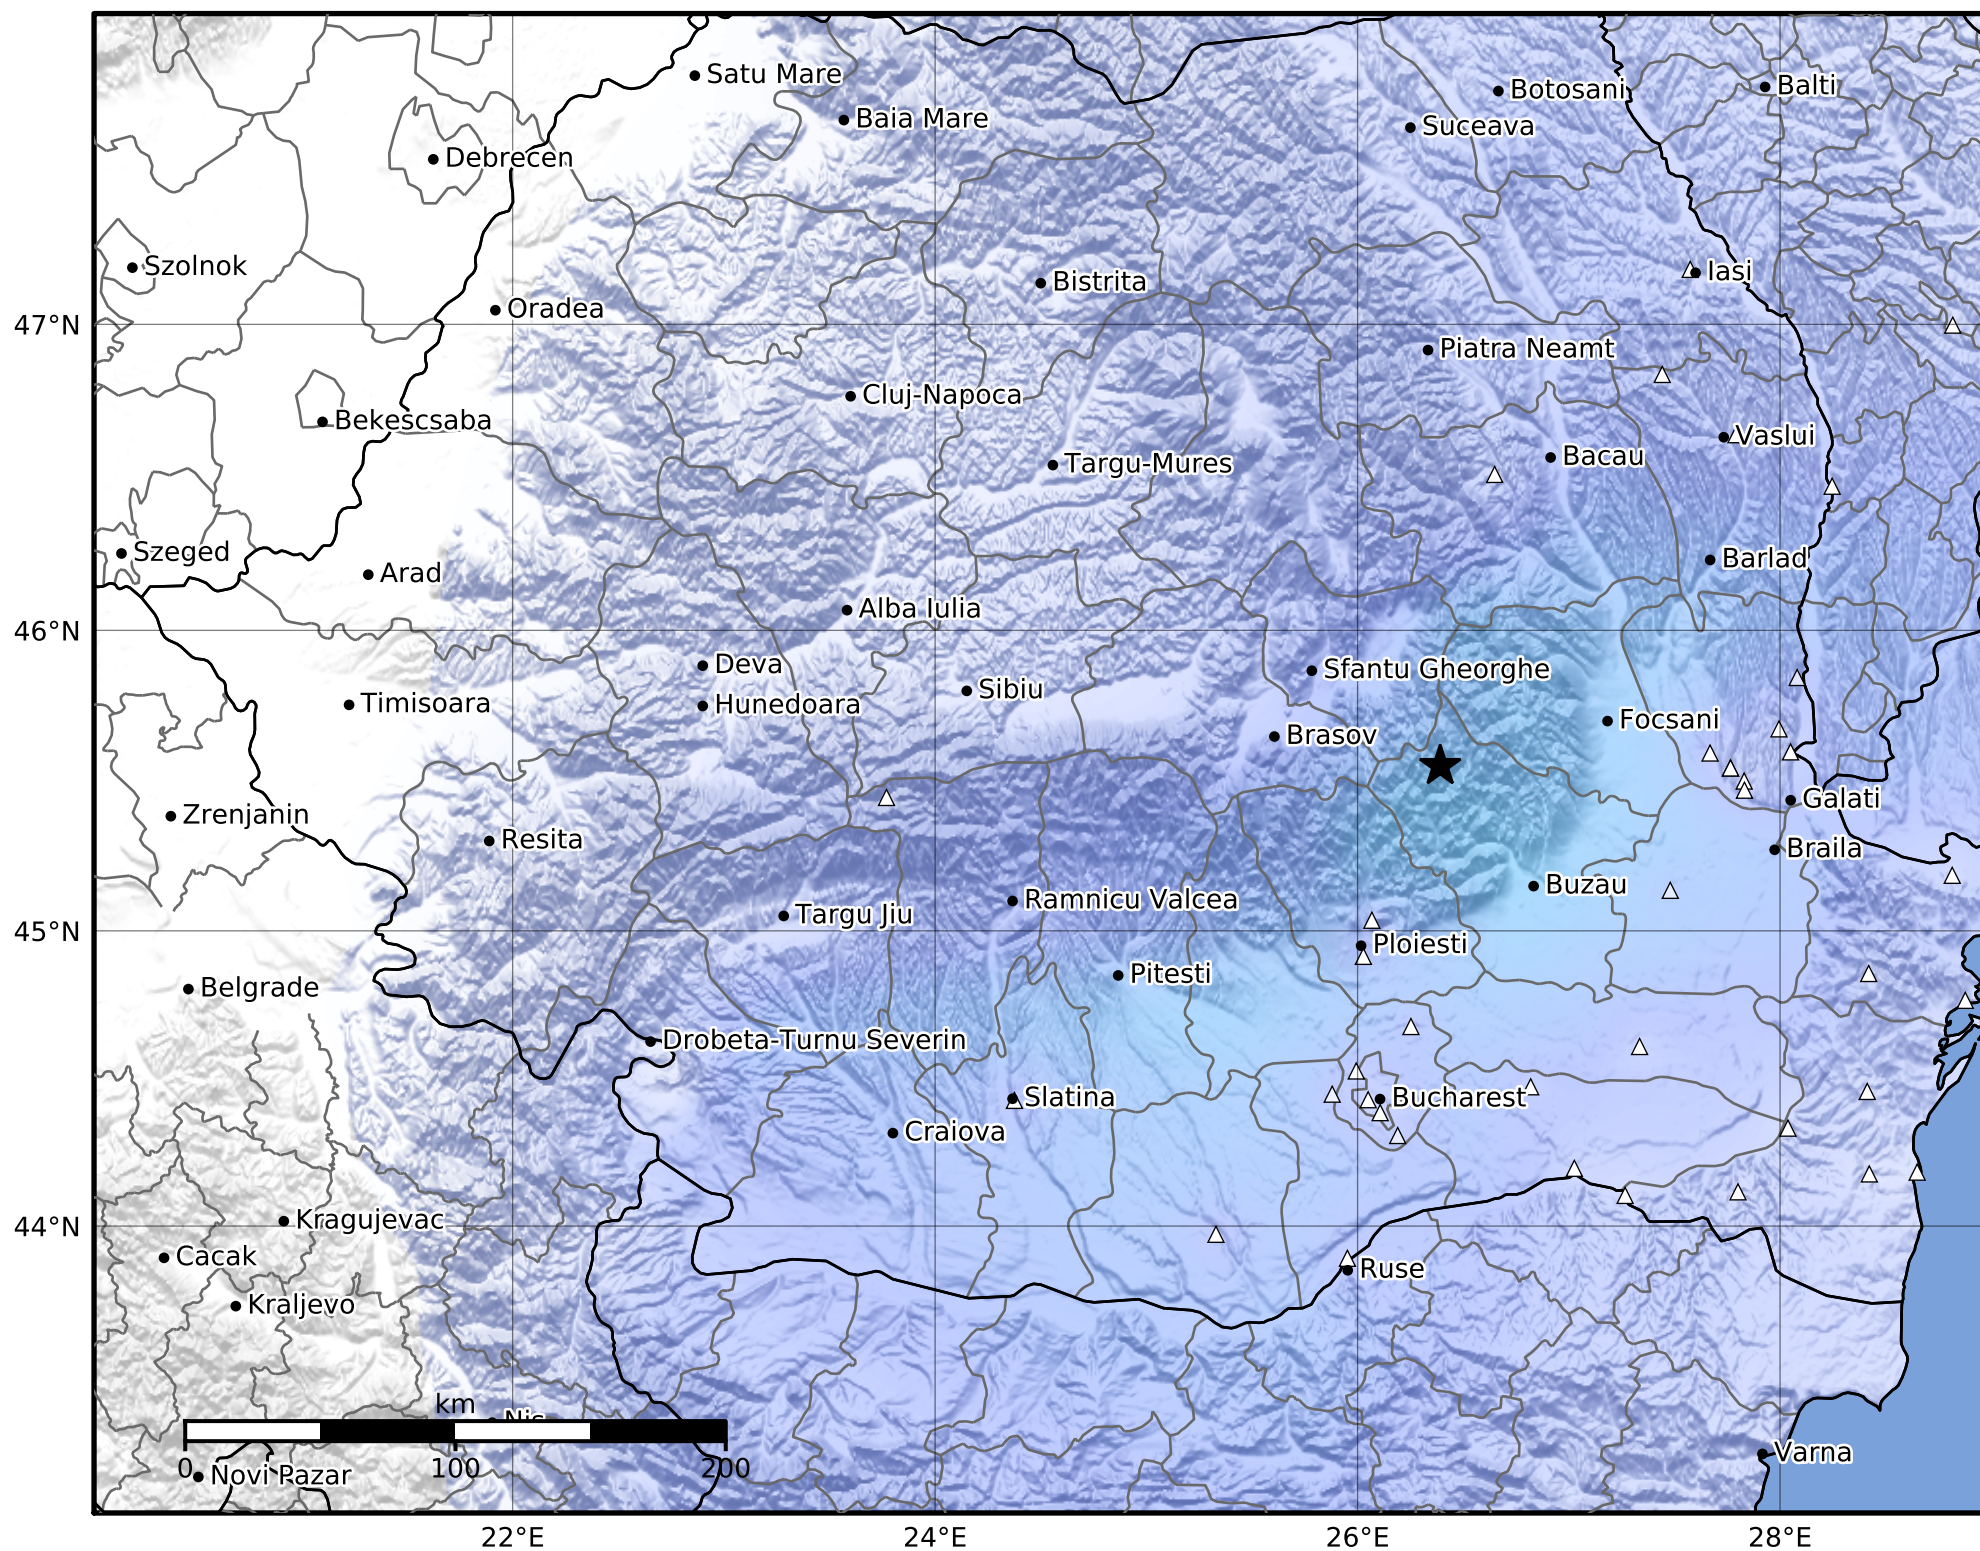

Macroseismic Intensity Map
 INFP ShakeMap: Zona seismică Vrancea - Buzău
 Sep 16, 2023 06:16:01 UTC M4.2 N45.55 E26.39 Depth: 130.0km
 ID:2023091606160140

SHAKING	Not felt	Weak	Light	Moderate	Strong	Very strong	Severe	Violent	Extreme
DAMAGE	None	None	None	Very light	Light	Moderate	Moderate/heavy	Heavy	Very heavy
PGA(%g)	<0.05	0.3	2.76	6.2	11.5	21.5	40.1	74.7	>139
PGV(cm/s)	<0.02	0.13	1.41	4.65	9.64	20	41.4	85.8	>178
INTENSITY	I	II-III	IV	V	VI	VII	VIII	IX	X+

Scale based on Worden et al. (2012)

Version 1: Processed 2023-09-18T07:38:31Z

△ Seismic Instrument ○ Macroseismic Observation ★ Epicenter