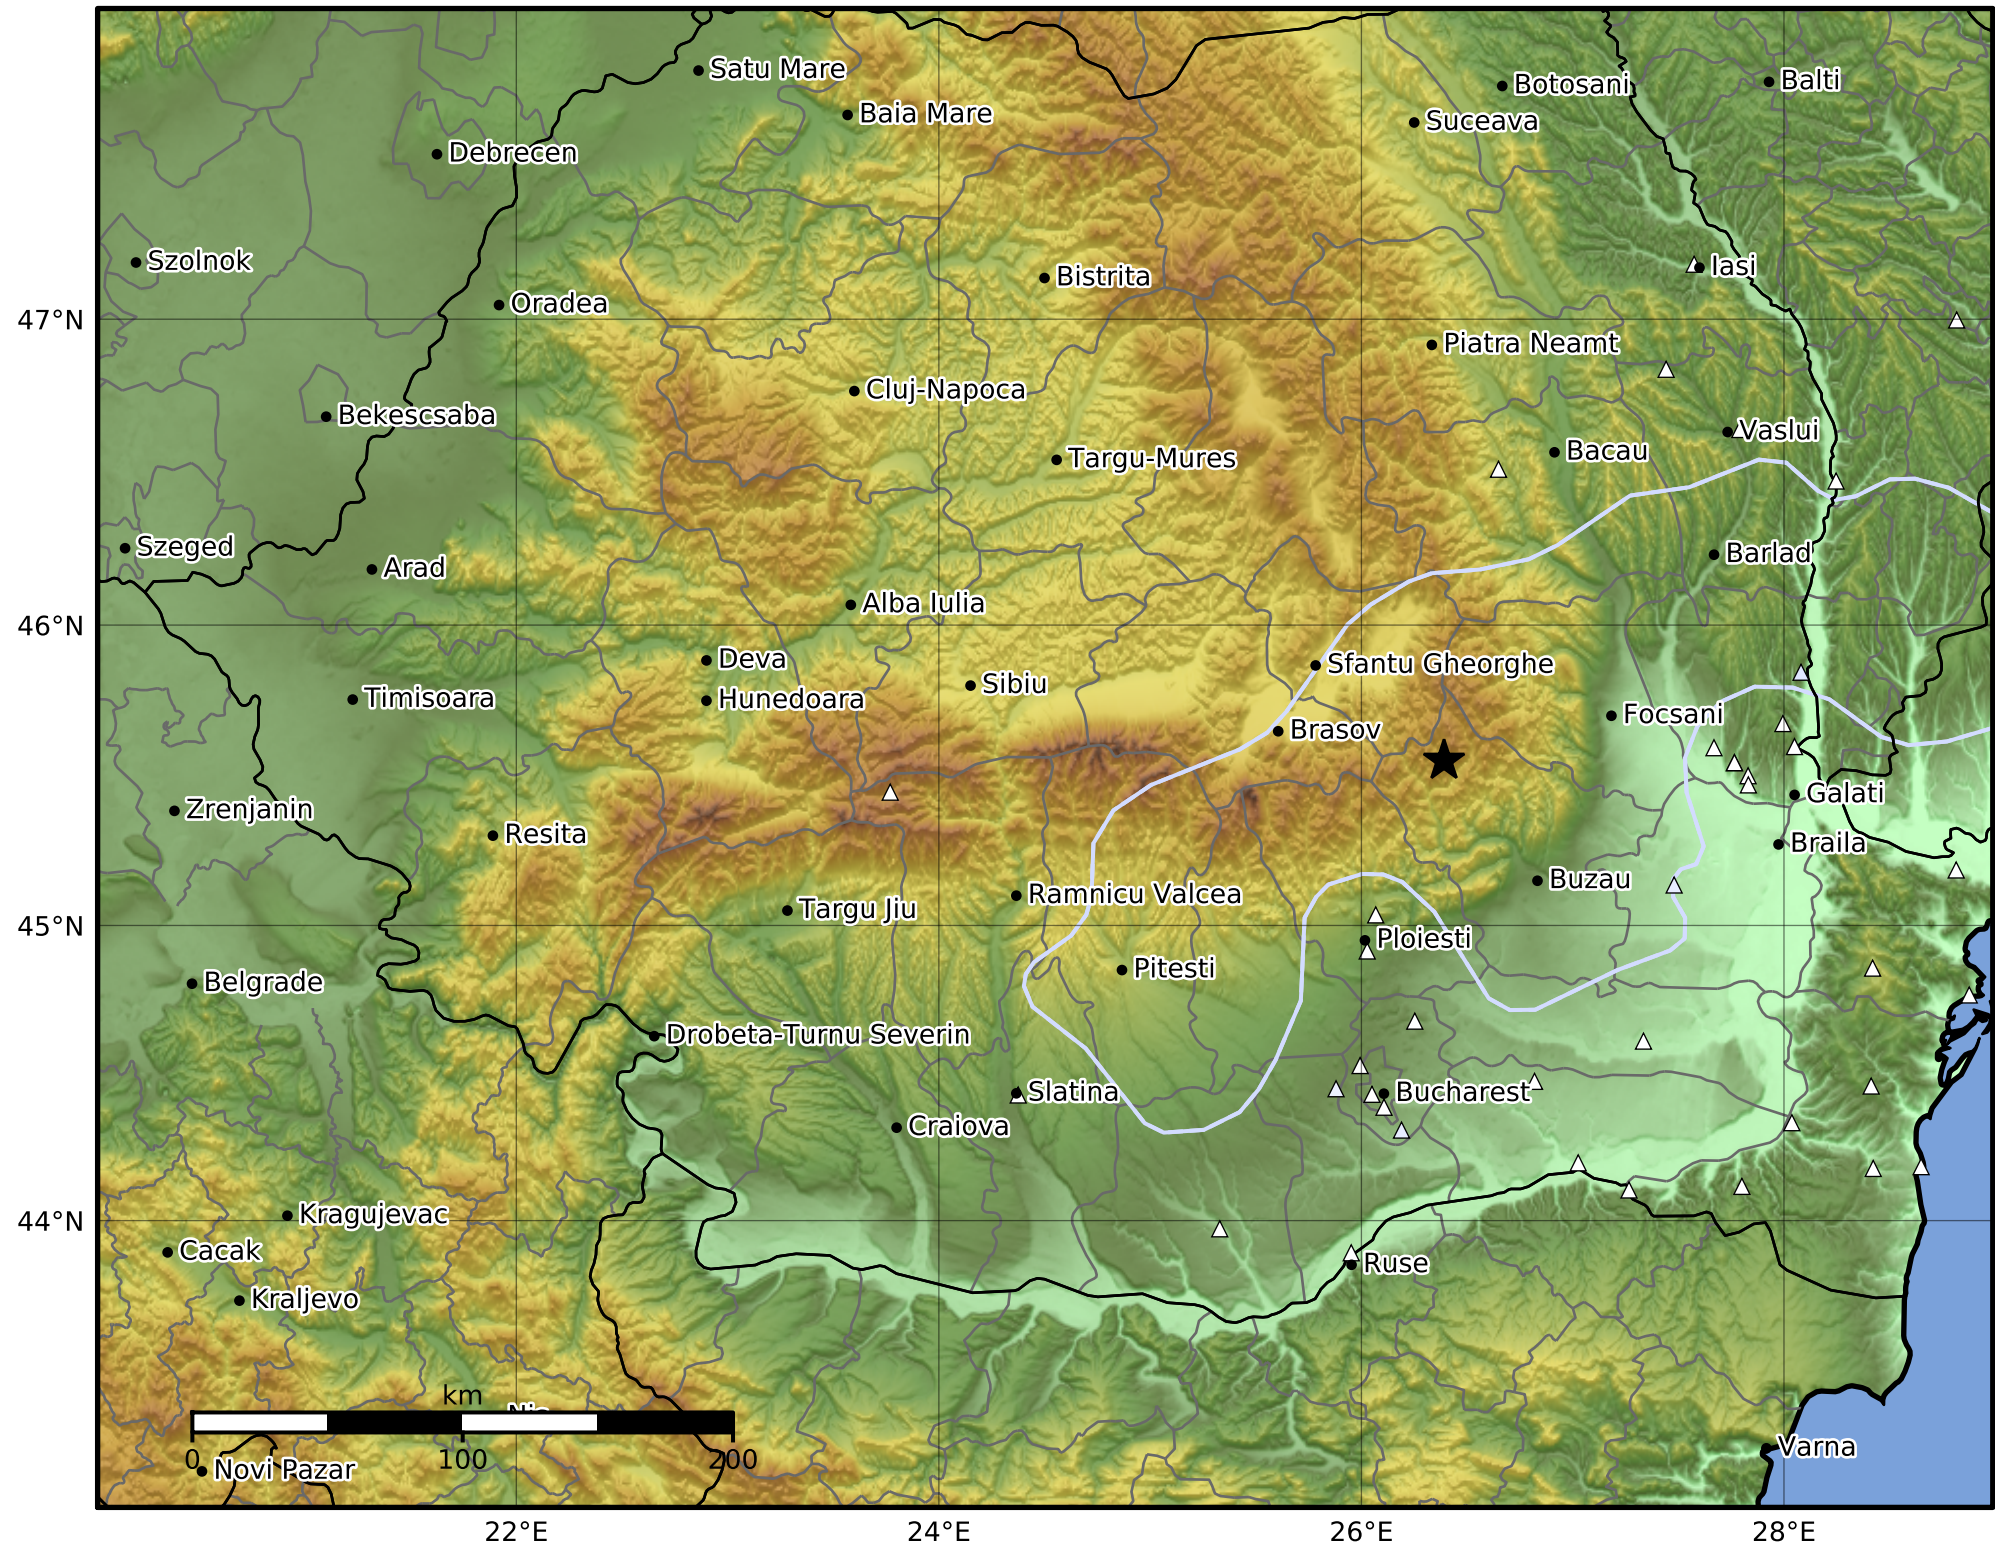

Peak Ground Acceleration Map  
 INFP ShakeMap: Zona seismica Vrancea - Buzau  
 Sep 16, 2023 06:16:01 UTC M4.2 N45.55 E26.39 Depth: 130.0km  
 ID:2023091606160140

Scale based on Worden et al. (2012)

Version 1: Processed 2023-09-18T07:38:31Z

△ Seismic Instrument      ○ Macroseismic Observation      ★ Epicenter